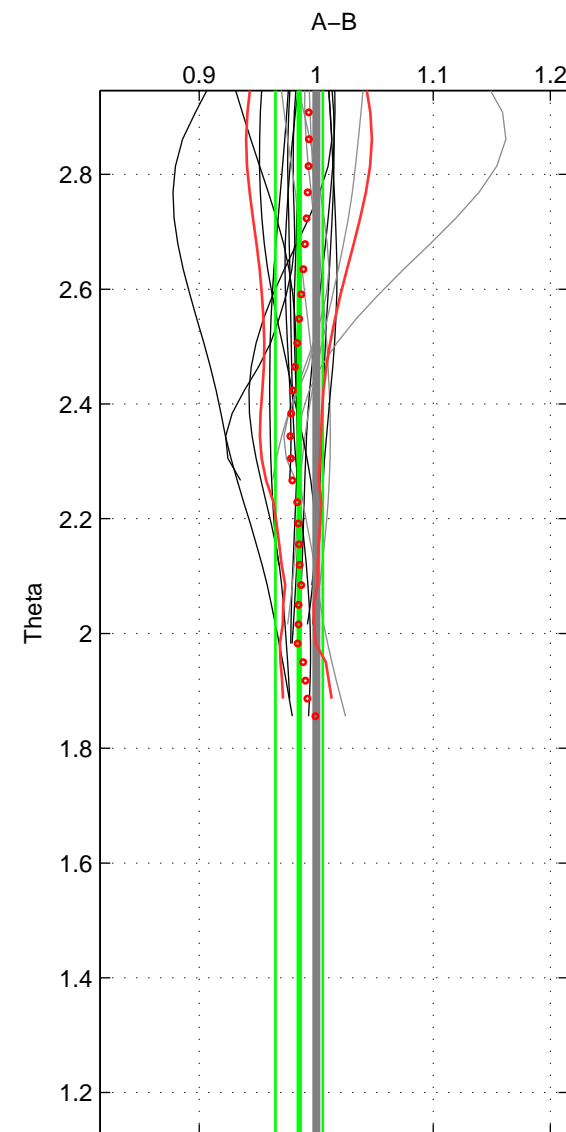

Cruise A (red). Date: Nov 2000 Cruisename: 692-49UP20001105

Cruise B (blue). Date: Feb 2008 Cruisename: 717-49UP20080122

\*\*\* "Favourite" values are those of space 1.

	Offset	O.StDev	Ratio	R.Stdev	Rating
SIGMA:	-1.028	1.861	0.990	0.018	5
THETA:	-1.467	2.024	0.985	0.020	4
DEPTH:	-0.496	0.476	0.995	0.005	3
FAV.:	-1.028	1.861	0.990	0.018	5

Profiles of A: 13  
 Profiles of B: 17  
 Diff profs : 18  
 WMoffset (A-B): -1.0276  
 WMoffset stdev: 1.8608  
 WMratio (A/B): 0.98979  
 WMratio stdev: 0.018233

Quality (1-5): 5

Profiles of A: 13  
 Profiles of B: 17  
 Diff profs : 18  
 WMoffset (A-B): -1.4672  
 WMoffset stdev: 2.0235  
 WMratio (A/B): 0.98533  
 WMratio stdev: 0.02026

Quality (1-5): 4

Profiles of A: 13  
 Profiles of B: 17  
 Diff profs : 18  
 WMoffset (A-B): -0.49616  
 WMoffset stdev: 0.47572  
 WMratio (A/B): 0.99489  
 WMratio stdev: 0.0051359

Quality (1-5): 3

Please note that statistics are bad.