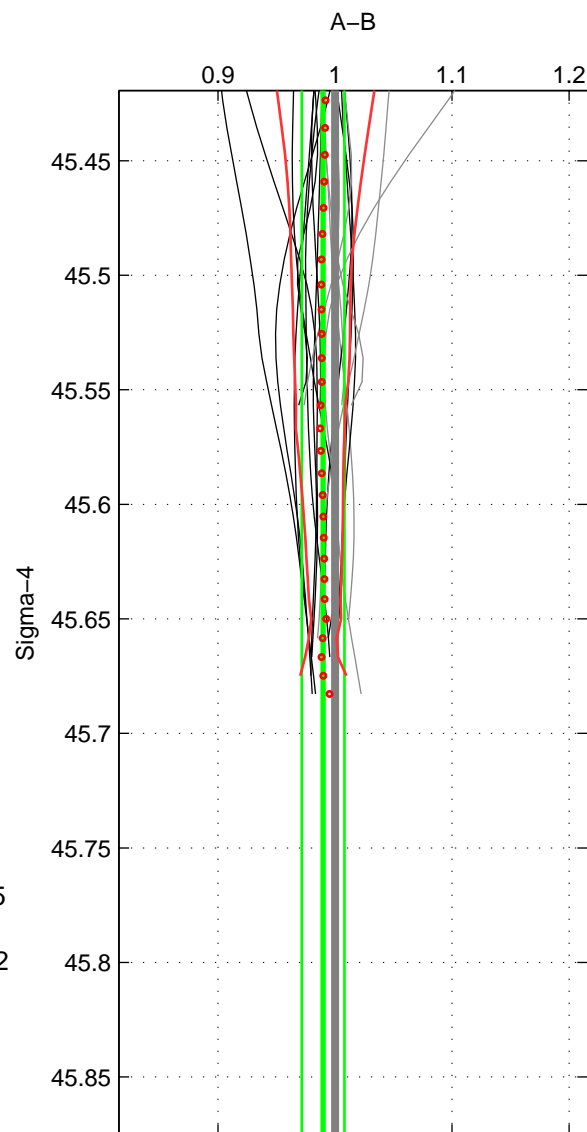

Cruise A (red). Date: Nov 2000 Cruisename: 692-49UP20001105

Cruise B (blue). Date: Feb 2008 Cruisename: 717-49UP20080122

\*\*\* "Favourite" values are those of space 1.

	Offset	O.StDev	Ratio	R.Stdev	Rating
SIGMA:	-1.028	1.861	0.990	0.018	5
THETA:	-1.467	2.024	0.985	0.020	4
DEPTH:	-0.496	0.476	0.995	0.005	3
FAV.:	-1.028	1.861	0.990	0.018	5

Profiles of A: 13  
 Profiles of B: 17  
 Diff profs : 18  
 WMoffset (A-B): -1.0276  
 WMoffset stdev: 1.8608  
 WMratio (A/B): 0.98979  
 WMratio stdev: 0.018233

Quality (1-5): 5

Profiles of A: 13  
 Profiles of B: 17  
 Diff profs : 18  
 WMoffset (A-B): -1.4672  
 WMoffset stdev: 2.0235  
 WMratio (A/B): 0.98533  
 WMratio stdev: 0.02026

Quality (1-5): 4

Profiles of A: 13  
 Profiles of B: 17  
 Diff profs : 18  
 WMoffset (A-B): -0.49616  
 WMoffset stdev: 0.47572  
 WMratio (A/B): 0.99489  
 WMratio stdev: 0.0051359

Quality (1-5): 3

Please note that statistics are bad.