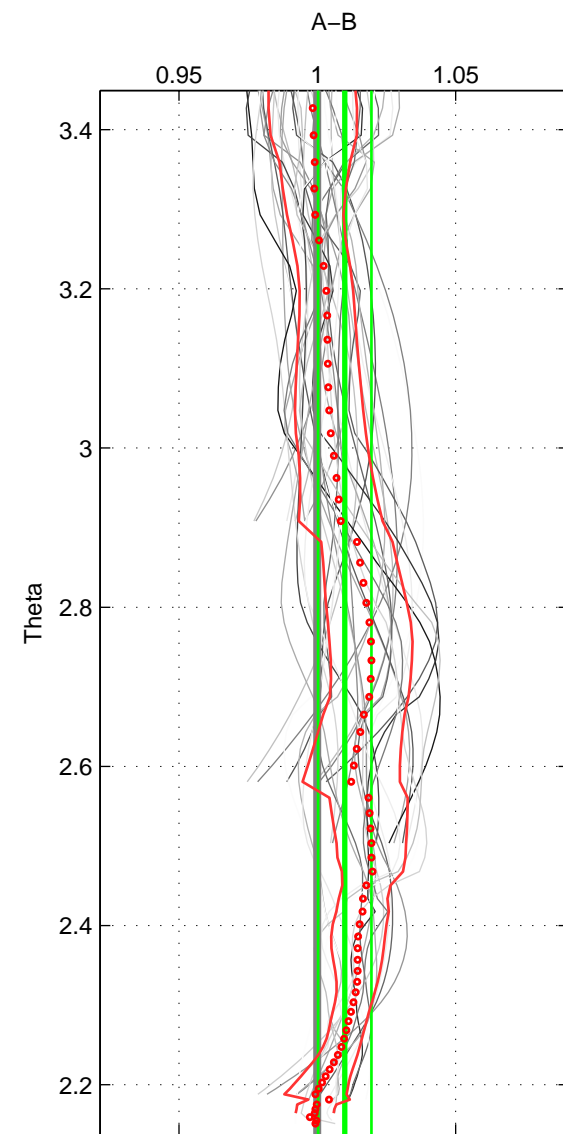

Cruise A (red). Date: Aug 1988 Cruisename: 241-32OC19880723

Cruise B (blue). Date: Jul 1990 Cruisename: 295-64TR19900701

*** "Favourite" values are means of spaces 1 2 3.

	Offset	O.StDev	Ratio	R.Stdev	Rating
SIGMA:	1.833	2.334	1.007	0.010	5
THETA:	2.512	2.381	1.010	0.010	5
DEPTH:	1.650	4.304	1.006	0.017	5
FAV.:	1.999	3.006	1.008	0.012	5

Profiles of A: 6
 Profiles of B: 8
 Diff profs : 37
 WMoffset (A-B): 1.8335
 WMoffset stdev: 2.3335
 WMratio (A/B): 1.0072
 WMratio stdev: 0.0095211

Quality (1-5): 5

Profiles of A: 6
 Profiles of B: 8
 Diff profs : 37
 WMoffset (A-B): 2.5118
 WMoffset stdev: 2.381
 WMratio (A/B): 1.0099
 WMratio stdev: 0.009614

Quality (1-5): 5

Profiles of A: 6
 Profiles of B: 8
 Diff profs : 37
 WMoffset (A-B): 1.6505
 WMoffset stdev: 4.3043
 WMratio (A/B): 1.0064
 WMratio stdev: 0.017013

Quality (1-5): 5