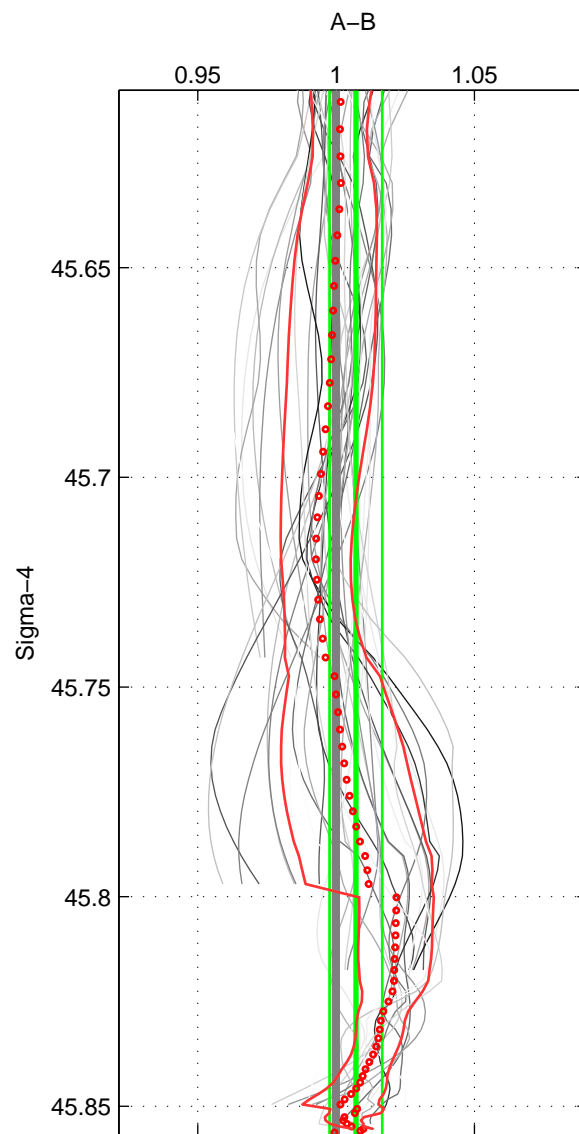

Cruise A (red). Date: Aug 1988 Cruisename: 241-32OC19880723

Cruise B (blue). Date: Jul 1990 Cruisename: 295-64TR19900701

*** "Favourite" values are means of spaces 1 2 3.

	Offset	O.StDev	Ratio	R.Stdev	Rating
SIGMA:	1.833	2.334	1.007	0.010	5
THETA:	2.512	2.381	1.010	0.010	5
DEPTH:	1.650	4.304	1.006	0.017	5
FAV.:	1.999	3.006	1.008	0.012	5

Profiles of A: 6
 Profiles of B: 8
 Diff profs : 37
 WMoffset (A-B): 1.8335
 WMoffset stdev: 2.3335
 WMratio (A/B): 1.0072
 WMratio stdev: 0.0095211

Quality (1-5): 5

Profiles of A: 6
 Profiles of B: 8
 Diff profs : 37
 WMoffset (A-B): 2.5118
 WMoffset stdev: 2.381
 WMratio (A/B): 1.0099
 WMratio stdev: 0.009614

Quality (1-5): 5

Profiles of A: 6
 Profiles of B: 8
 Diff profs : 37
 WMoffset (A-B): 1.6505
 WMoffset stdev: 4.3043
 WMratio (A/B): 1.0064
 WMratio stdev: 0.017013

Quality (1-5): 5