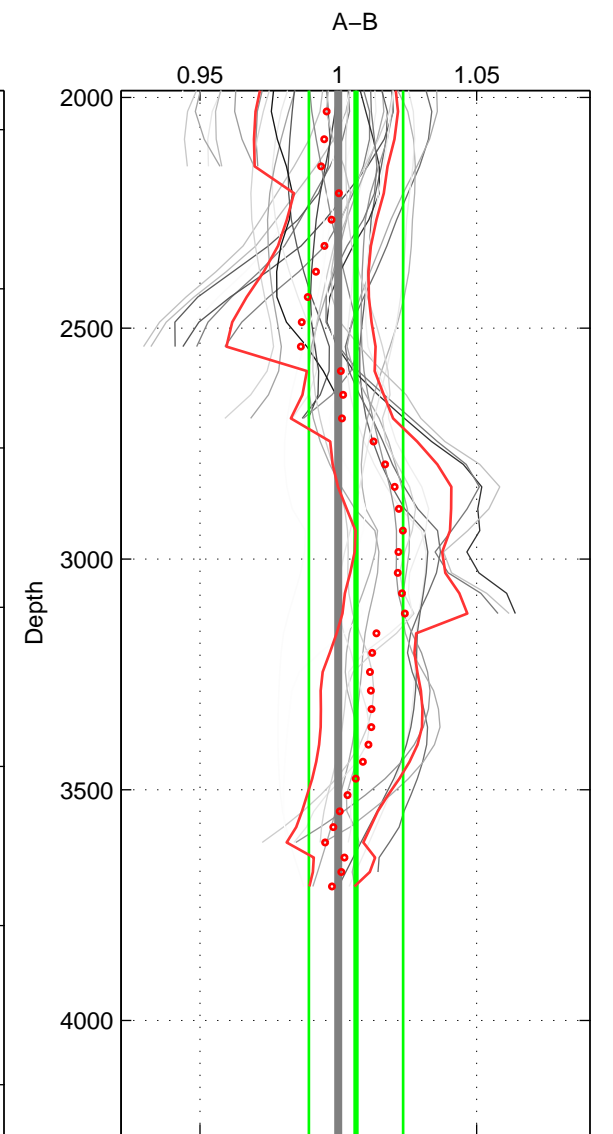

Cruise A (red). Date: Aug 1988 Cruisename: 241-32OC19880723

Cruise B (blue). Date: Jul 1990 Cruisename: 295-64TR19900701

*** "Favourite" values are means of spaces 1 2 3.

	Offset	O.StDev	Ratio	R.Stdev	Rating
SIGMA:	1.833	2.334	1.007	0.010	5
THETA:	2.512	2.381	1.010	0.010	5
DEPTH:	1.650	4.304	1.006	0.017	5
FAV.:	1.999	3.006	1.008	0.012	5

Profiles of A: 6
 Profiles of B: 8
 Diff profs : 37
 WMoffset (A-B): 1.8335
 WMoffset stdev: 2.3335
 WMratio (A/B): 1.0072
 WMratio stdev: 0.0095211

Quality (1-5): 5

Profiles of A: 6
 Profiles of B: 8
 Diff profs : 37
 WMoffset (A-B): 2.5118
 WMoffset stdev: 2.381
 WMratio (A/B): 1.0099
 WMratio stdev: 0.009614

Quality (1-5): 5

Profiles of A: 6
 Profiles of B: 8
 Diff profs : 37
 WMoffset (A-B): 1.6505
 WMoffset stdev: 4.3043
 WMratio (A/B): 1.0064
 WMratio stdev: 0.017013

Quality (1-5): 5