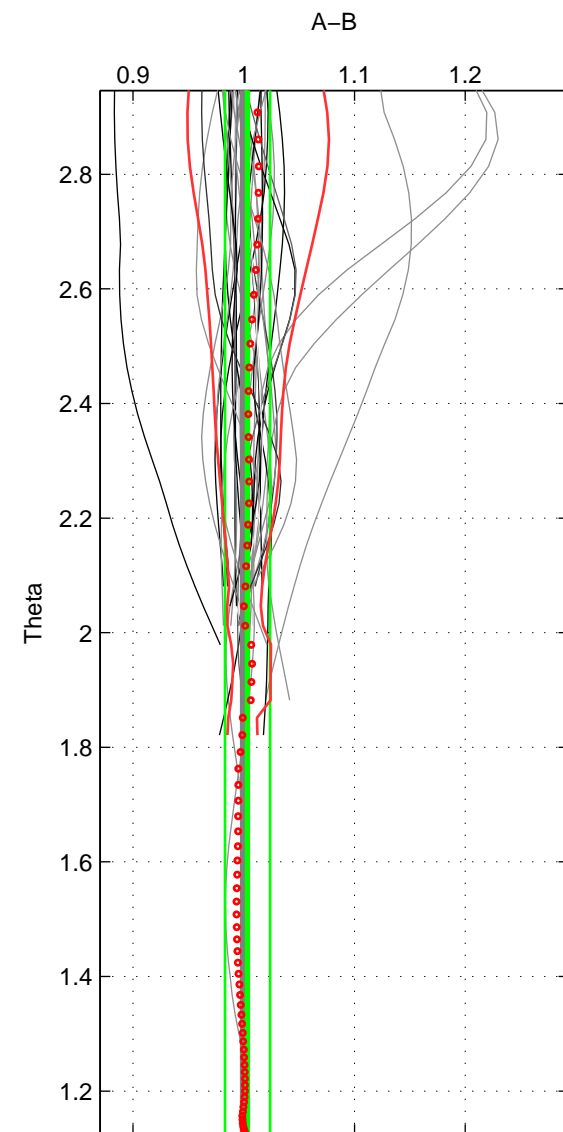

Cruise A (red). Date: Jul 2000 Cruisename: 690-49UP20000620

Cruise B (blue). Date: Feb 2008 Cruisename: 717-49UP20080122

*** "Favourite" values are means of spaces 1 2.

	Offset	O.StDev	Ratio	R.Stdev	Rating
SIGMA:	0.482	1.808	1.005	0.018	5
THETA:	0.348	2.106	1.003	0.020	5
DEPTH:	1.822	0.236	1.022	0.004	3
FAV.:	0.415	1.957	1.004	0.019	5

Profiles of A: 20
 Profiles of B: 17
 Diff profs : 34
 WMoffset (A-B): 0.48159
 WMoffset stdev: 1.8081
 WMratio (A/B): 1.0048
 WMratio stdev: 0.017558

Quality (1-5): 5

Profiles of A: 20
 Profiles of B: 17
 Diff profs : 34
 WMoffset (A-B): 0.34798
 WMoffset stdev: 2.1059
 WMratio (A/B): 1.0034
 WMratio stdev: 0.020382

Quality (1-5): 5

Profiles of A: 20
 Profiles of B: 17
 Diff profs : 34
 WMoffset (A-B): 1.8221
 WMoffset stdev: 0.23578
 WMratio (A/B): 1.0217
 WMratio stdev: 0.0037471

Quality (1-5): 3

Please note that statistics are bad.