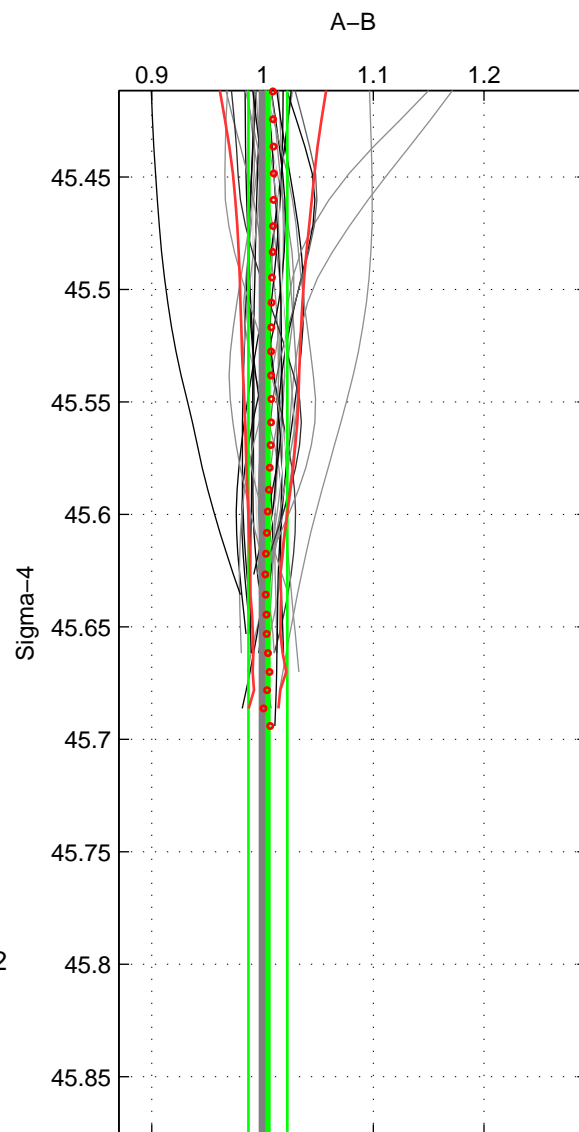

Cruise A (red). Date: Jul 2000 Cruisename: 690-49UP20000620

Cruise B (blue). Date: Feb 2008 Cruisename: 717-49UP20080122

*** "Favourite" values are means of spaces 1 2.

	Offset	O.StDev	Ratio	R.Stdev	Rating
SIGMA:	0.482	1.808	1.005	0.018	5
THETA:	0.348	2.106	1.003	0.020	5
DEPTH:	1.822	0.236	1.022	0.004	3
FAV.:	0.415	1.957	1.004	0.019	5

Profiles of A: 20
 Profiles of B: 17
 Diff profs : 34
 WMoffset (A-B): 0.48159
 WMoffset stdev: 1.8081
 WMratio (A/B): 1.0048
 WMratio stdev: 0.017558

Quality (1-5): 5

Profiles of A: 20
 Profiles of B: 17
 Diff profs : 34
 WMoffset (A-B): 0.34798
 WMoffset stdev: 2.1059
 WMratio (A/B): 1.0034
 WMratio stdev: 0.020382

Quality (1-5): 5

Profiles of A: 20
 Profiles of B: 17
 Diff profs : 34
 WMoffset (A-B): 1.8221
 WMoffset stdev: 0.23578
 WMratio (A/B): 1.0217
 WMratio stdev: 0.0037471

Quality (1-5): 3

Please note that statistics are bad.