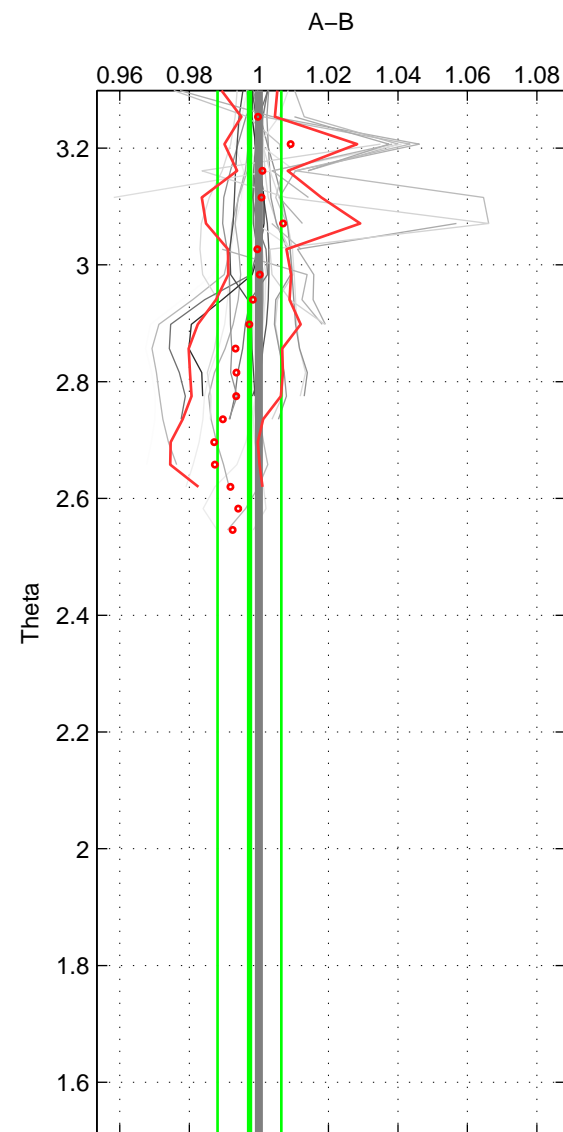

Cruise A (red). Date: Jul 1990 Cruisename: 295-64TR19900701

Cruise B (blue). Date: Apr 1991 Cruisename: 297-64TR19910408

*** "Favourite" values are means of spaces 1 2 3.

	Offset	O.StDev	Ratio	R.Stdev	Rating
SIGMA:	-0.258	1.857	0.999	0.007	3
THETA:	-0.736	2.521	0.997	0.009	3
DEPTH:	0.726	2.701	1.003	0.010	3
FAV.:	-0.090	2.360	1.000	0.009	3

Profiles of A: 7
 Profiles of B: 9
 Diff profs : 27
 WMoffset (A-B): -0.2583
 WMoffset stdev: 1.8565
 WMratio (A/B): 0.99905
 WMratio stdev: 0.006795

Quality (1-5): 3

Profiles of A: 7
 Profiles of B: 9
 Diff profs : 27
 WMoffset (A-B): -0.73641
 WMoffset stdev: 2.5213
 WMratio (A/B): 0.99732
 WMratio stdev: 0.0091702

Quality (1-5): 3

Profiles of A: 7
 Profiles of B: 9
 Diff profs : 27
 WMoffset (A-B): 0.72584
 WMoffset stdev: 2.7006
 WMratio (A/B): 1.0027
 WMratio stdev: 0.0098684

Quality (1-5): 3