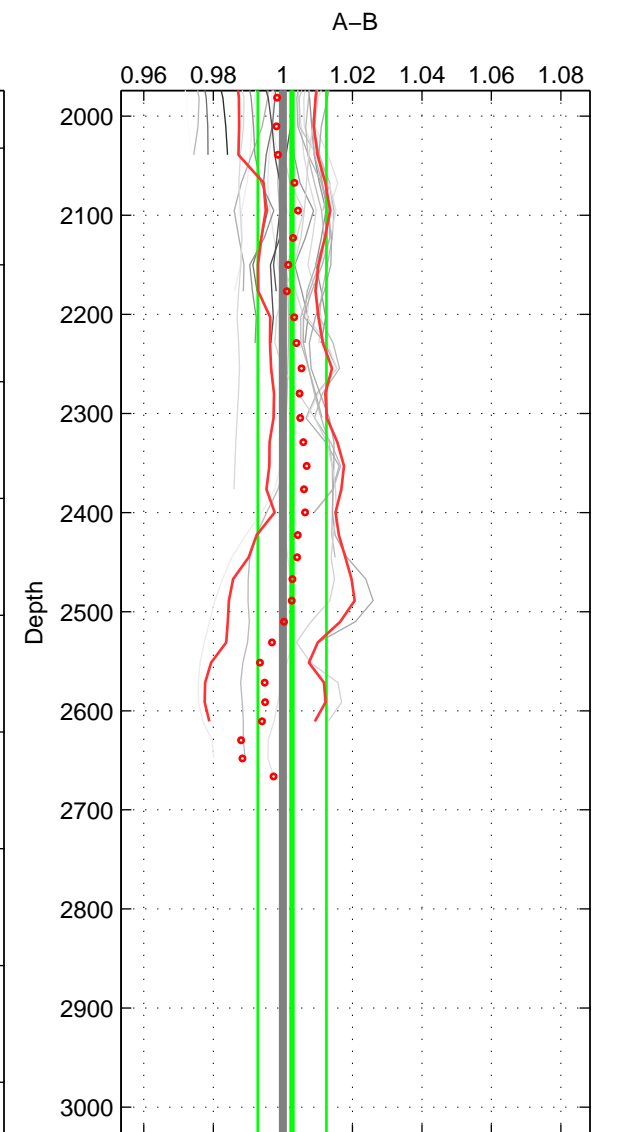

Cruise A (red). Date: Jul 1990 Cruisename: 295-64TR19900701

Cruise B (blue). Date: Apr 1991 Cruisename: 297-64TR19910408

*** "Favourite" values are means of spaces 1 2 3.

	Offset	O.StDev	Ratio	R.Stdev	Rating
SIGMA:	-0.258	1.857	0.999	0.007	3
THETA:	-0.736	2.521	0.997	0.009	3
DEPTH:	0.726	2.701	1.003	0.010	3
FAV.:	-0.090	2.360	1.000	0.009	3

Profiles of A: 7
 Profiles of B: 9
 Diff profs : 27
 WMoffset (A-B): -0.2583
 WMoffset stdev: 1.8565
 WMratio (A/B): 0.99905
 WMratio stdev: 0.006795

Quality (1-5): 3

Profiles of A: 7
 Profiles of B: 9
 Diff profs : 27
 WMoffset (A-B): -0.73641
 WMoffset stdev: 2.5213
 WMratio (A/B): 0.99732
 WMratio stdev: 0.0091702

Quality (1-5): 3

Profiles of A: 7
 Profiles of B: 9
 Diff profs : 27
 WMoffset (A-B): 0.72584
 WMoffset stdev: 2.7006
 WMratio (A/B): 1.0027
 WMratio stdev: 0.0098684

Quality (1-5): 3