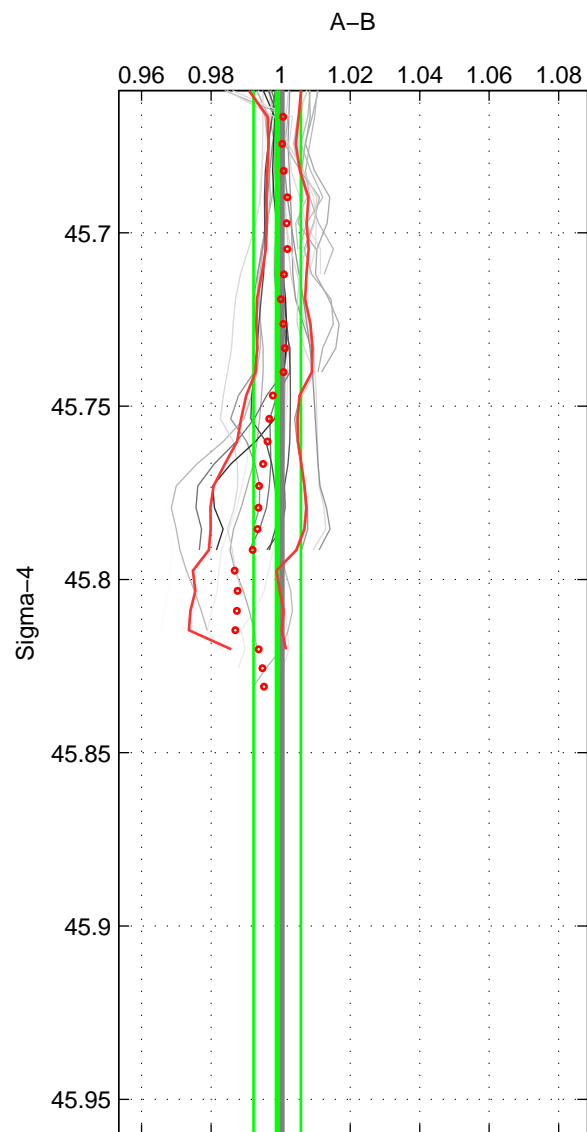

Cruise A (red). Date: Jul 1990 Cruisename: 295-64TR19900701

Cruise B (blue). Date: Apr 1991 Cruisename: 297-64TR19910408

*** "Favourite" values are means of spaces 1 2 3.

	Offset	O.StDev	Ratio	R.Stdev	Rating
SIGMA:	-0.258	1.857	0.999	0.007	3
THETA:	-0.736	2.521	0.997	0.009	3
DEPTH:	0.726	2.701	1.003	0.010	3
FAV.:	-0.090	2.360	1.000	0.009	3

Profiles of A: 7
 Profiles of B: 9
 Diff profs : 27
 WMoffset (A-B): -0.2583
 WMoffset stdev: 1.8565
 WMratio (A/B): 0.99905
 WMratio stdev: 0.006795

Quality (1-5): 3

Profiles of A: 7
 Profiles of B: 9
 Diff profs : 27
 WMoffset (A-B): -0.73641
 WMoffset stdev: 2.5213
 WMratio (A/B): 0.99732
 WMratio stdev: 0.0091702

Quality (1-5): 3

Profiles of A: 7
 Profiles of B: 9
 Diff profs : 27
 WMoffset (A-B): 0.72584
 WMoffset stdev: 2.7006
 WMratio (A/B): 1.0027
 WMratio stdev: 0.0098684

Quality (1-5): 3