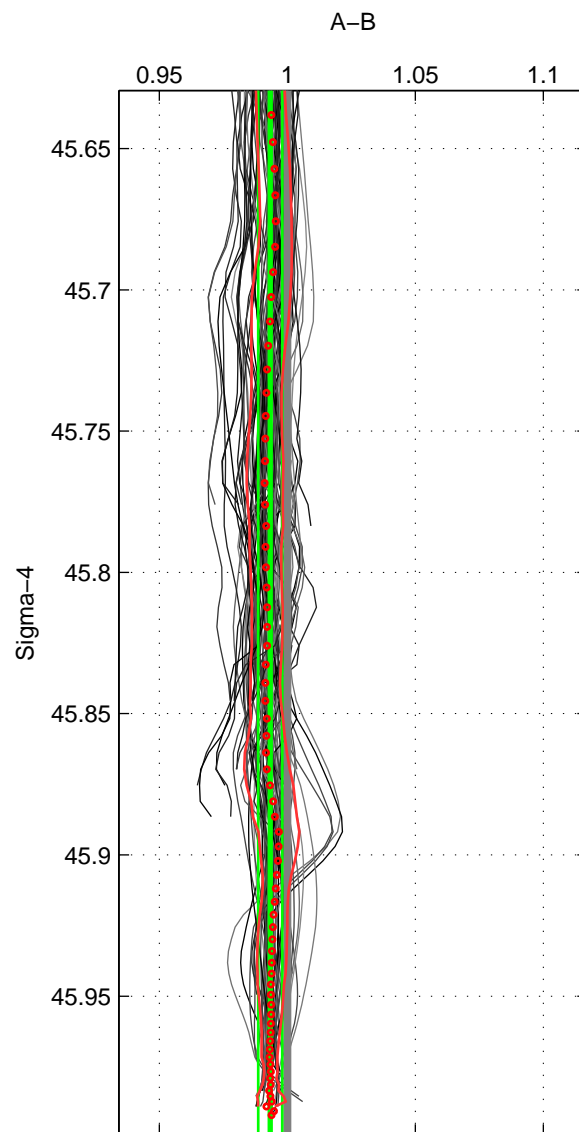

Cruise A (red). Date: Jun 2006 Cruisename: 197-18HU20060524

Cruise B (blue). Date: May 2010 Cruisename: 201-18HU20100513

\*\*\* "Favourite" values are means of spaces 1 2 3.

	Offset	O.StDev	Ratio	R.Stdev	Rating
SIGMA:	-1.946	1.376	0.993	0.005	5
THETA:	-2.273	1.448	0.992	0.005	5
DEPTH:	-2.343	2.628	0.992	0.009	5
FAV. :	-2.187	1.817	0.992	0.006	5

Profiles of A: 21  
 Profiles of B: 26  
 Diff profs : 100  
 WMoffset (A-B): -1.9458  
 WMoffset stdev: 1.3764  
 WMratio (A/B): 0.99333  
 WMratio stdev: 0.0046856

Quality (1-5): 5

Profiles of A: 21  
 Profiles of B: 26  
 Diff profs : 100  
 WMoffset (A-B): -2.2728  
 WMoffset stdev: 1.448  
 WMratio (A/B): 0.99219  
 WMratio stdev: 0.0049429

Quality (1-5): 5

Profiles of A: 21  
 Profiles of B: 26  
 Diff profs : 100  
 WMoffset (A-B): -2.3431  
 WMoffset stdev: 2.6278  
 WMratio (A/B): 0.9916  
 WMratio stdev: 0.0094617

Quality (1-5): 5