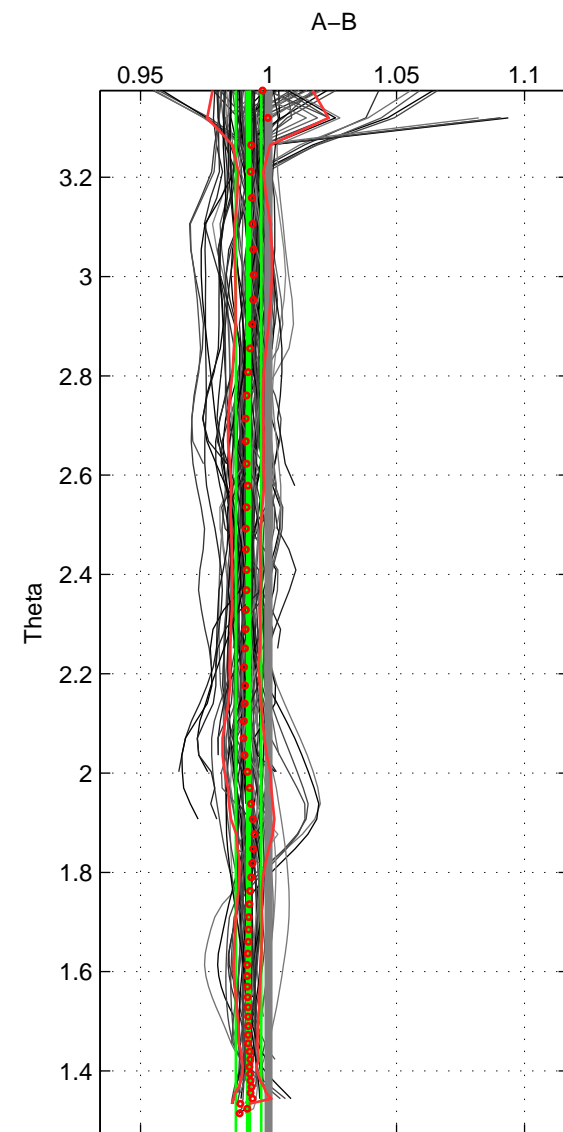

Cruise A (red). Date: Jun 2006 Cruisename: 197-18HU20060524

Cruise B (blue). Date: May 2010 Cruisename: 201-18HU20100513

\*\*\* "Favourite" values are means of spaces 1 2 3.

	Offset	O.StDev	Ratio	R.Stdev	Rating
SIGMA:	-1.946	1.376	0.993	0.005	5
THETA:	-2.273	1.448	0.992	0.005	5
DEPTH:	-2.343	2.628	0.992	0.009	5
FAV. :	-2.187	1.817	0.992	0.006	5

Profiles of A: 21  
 Profiles of B: 26  
 Diff profs : 100  
 WMoffset (A-B): -1.9458  
 WMoffset stdev: 1.3764  
 WMratio (A/B): 0.99333  
 WMratio stdev: 0.0046856

Quality (1-5): 5

Profiles of A: 21  
 Profiles of B: 26  
 Diff profs : 100  
 WMoffset (A-B): -2.2728  
 WMoffset stdev: 1.448  
 WMratio (A/B): 0.99219  
 WMratio stdev: 0.0049429

Quality (1-5): 5

Profiles of A: 21  
 Profiles of B: 26  
 Diff profs : 100  
 WMoffset (A-B): -2.3431  
 WMoffset stdev: 2.6278  
 WMratio (A/B): 0.9916  
 WMratio stdev: 0.0094617

Quality (1-5): 5