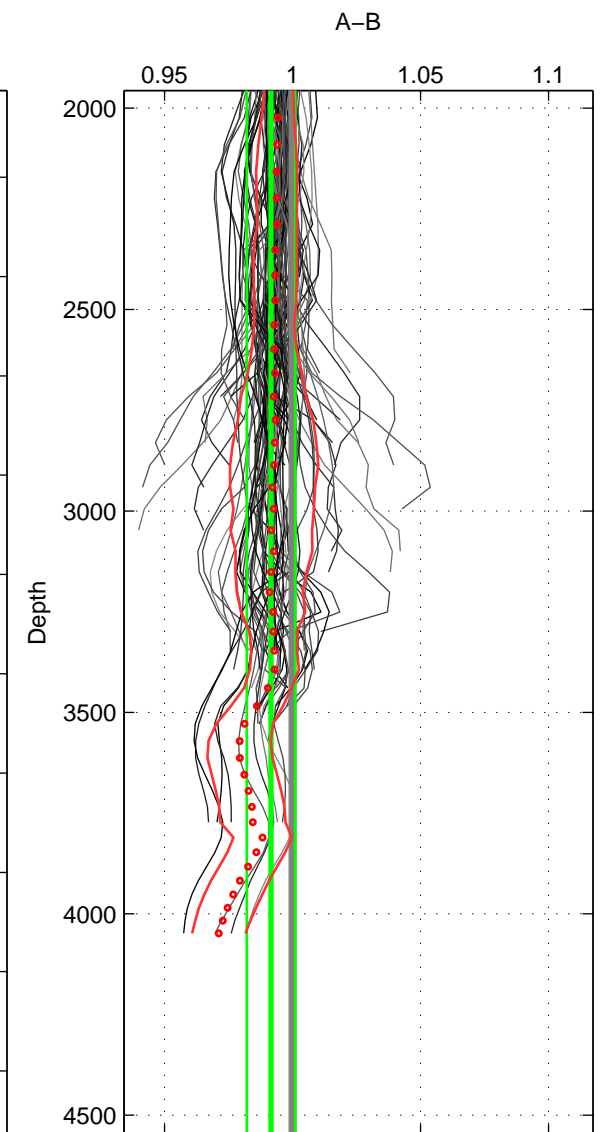

Cruise A (red). Date: Jun 2006 Cruisename: 197-18HU20060524

Cruise B (blue). Date: May 2010 Cruisename: 201-18HU20100513

\*\*\* "Favourite" values are means of spaces 1 2 3.

	Offset	O.StDev	Ratio	R.Stdev	Rating
SIGMA:	-1.946	1.376	0.993	0.005	5
THETA:	-2.273	1.448	0.992	0.005	5
DEPTH:	-2.343	2.628	0.992	0.009	5
FAV. :	-2.187	1.817	0.992	0.006	5

Profiles of A: 21  
 Profiles of B: 26  
 Diff profs : 100  
 WMoffset (A-B): -1.9458  
 WMoffset stdev: 1.3764  
 WMratio (A/B): 0.99333  
 WMratio stdev: 0.0046856

Quality (1-5): 5

Profiles of A: 21  
 Profiles of B: 26  
 Diff profs : 100  
 WMoffset (A-B): -2.2728  
 WMoffset stdev: 1.448  
 WMratio (A/B): 0.99219  
 WMratio stdev: 0.0049429

Quality (1-5): 5

Profiles of A: 21  
 Profiles of B: 26  
 Diff profs : 100  
 WMoffset (A-B): -2.3431  
 WMoffset stdev: 2.6278  
 WMratio (A/B): 0.9916  
 WMratio stdev: 0.0094617

Quality (1-5): 5