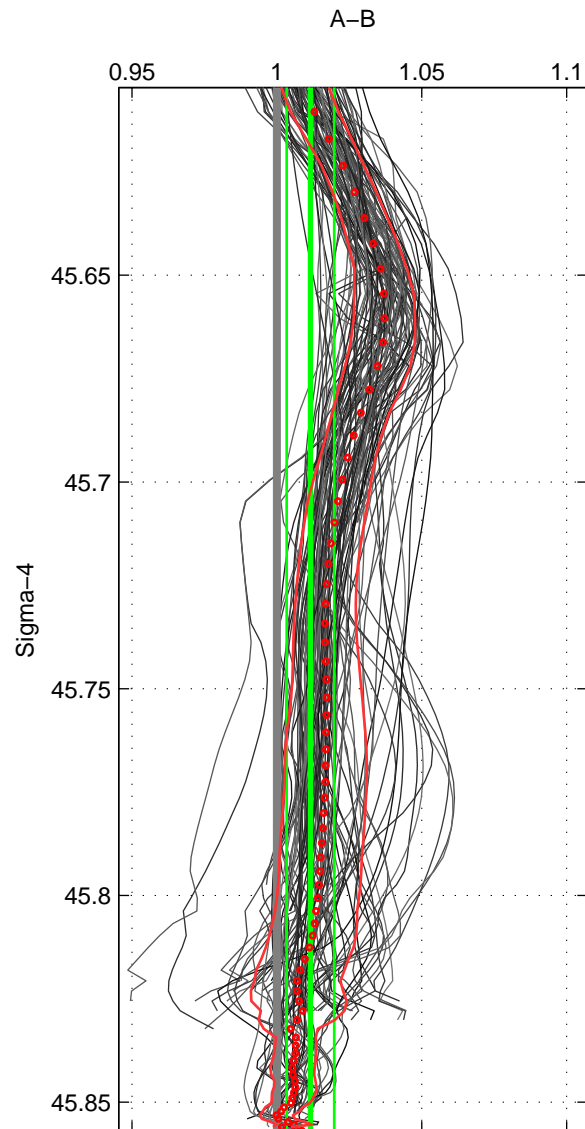

Cruise A (red). Date: Aug 1997 Cruisename: 155-06MT19970815

Cruise B (blue). Date: Jul 1990 Cruisename: 295-64TR19900701

\*\*\* "Favourite" values are means of spaces 1 2 3.

	Offset	O.StDev	Ratio	R.Stdev	Rating
SIGMA:	2.816	2.043	1.012	0.008	5
THETA:	2.437	2.049	1.010	0.008	5
DEPTH:	1.330	2.607	1.006	0.011	5
FAV.:	2.195	2.233	1.009	0.009	5

Profiles of A: 34  
 Profiles of B: 22  
 Diff profs : 97  
 WMoffset (A-B): 2.8162  
 WMoffset stdev: 2.0432  
 WMratio (A/B): 1.0116  
 WMratio stdev: 0.0082155

Quality (1-5): 5

Profiles of A: 34  
 Profiles of B: 22  
 Diff profs : 97  
 WMoffset (A-B): 2.4372  
 WMoffset stdev: 2.049  
 WMratio (A/B): 1.01  
 WMratio stdev: 0.0083075

Quality (1-5): 5

Profiles of A: 34  
 Profiles of B: 22  
 Diff profs : 97  
 WMoffset (A-B): 1.3302  
 WMoffset stdev: 2.6074  
 WMratio (A/B): 1.0057  
 WMratio stdev: 0.010706

Quality (1-5): 5