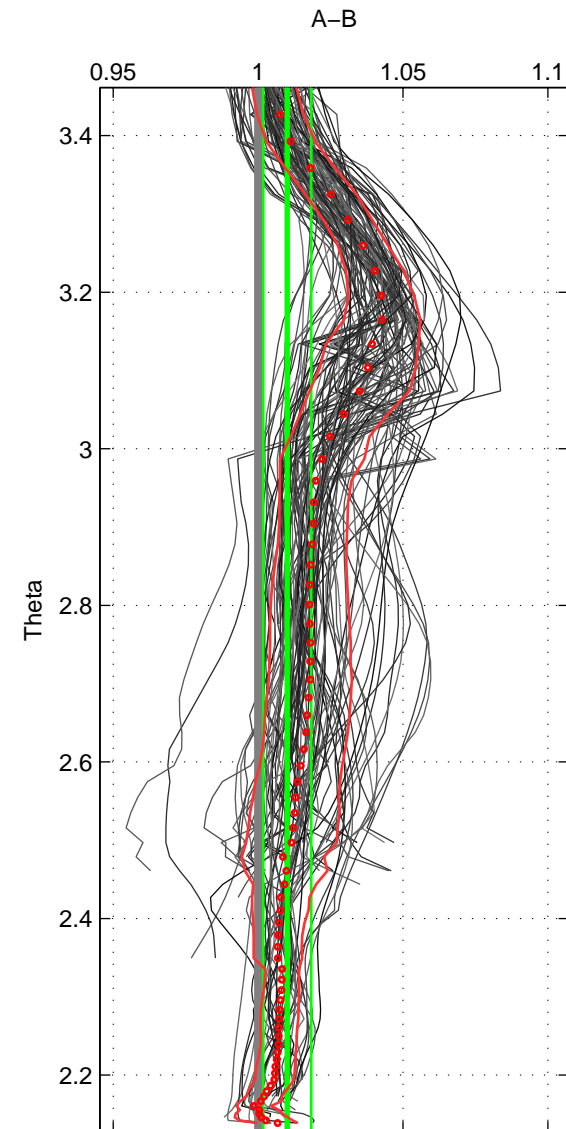

Cruise A (red). Date: Aug 1997 Cruisename: 155-06MT19970815

Cruise B (blue). Date: Jul 1990 Cruisename: 295-64TR19900701

\*\*\* "Favourite" values are means of spaces 1 2 3.

	Offset	O.StDev	Ratio	R.Stdev	Rating
SIGMA:	2.816	2.043	1.012	0.008	5
THETA:	2.437	2.049	1.010	0.008	5
DEPTH:	1.330	2.607	1.006	0.011	5
FAV.:	2.195	2.233	1.009	0.009	5

Profiles of A: 34  
 Profiles of B: 22  
 Diff profs : 97  
 WMoffset (A-B): 2.8162  
 WMoffset stdev: 2.0432  
 WMratio (A/B): 1.0116  
 WMratio stdev: 0.0082155

Quality (1-5): 5

Profiles of A: 34  
 Profiles of B: 22  
 Diff profs : 97  
 WMoffset (A-B): 2.4372  
 WMoffset stdev: 2.049  
 WMratio (A/B): 1.01  
 WMratio stdev: 0.0083075

Quality (1-5): 5

Profiles of A: 34  
 Profiles of B: 22  
 Diff profs : 97  
 WMoffset (A-B): 1.3302  
 WMoffset stdev: 2.6074  
 WMratio (A/B): 1.0057  
 WMratio stdev: 0.010706

Quality (1-5): 5