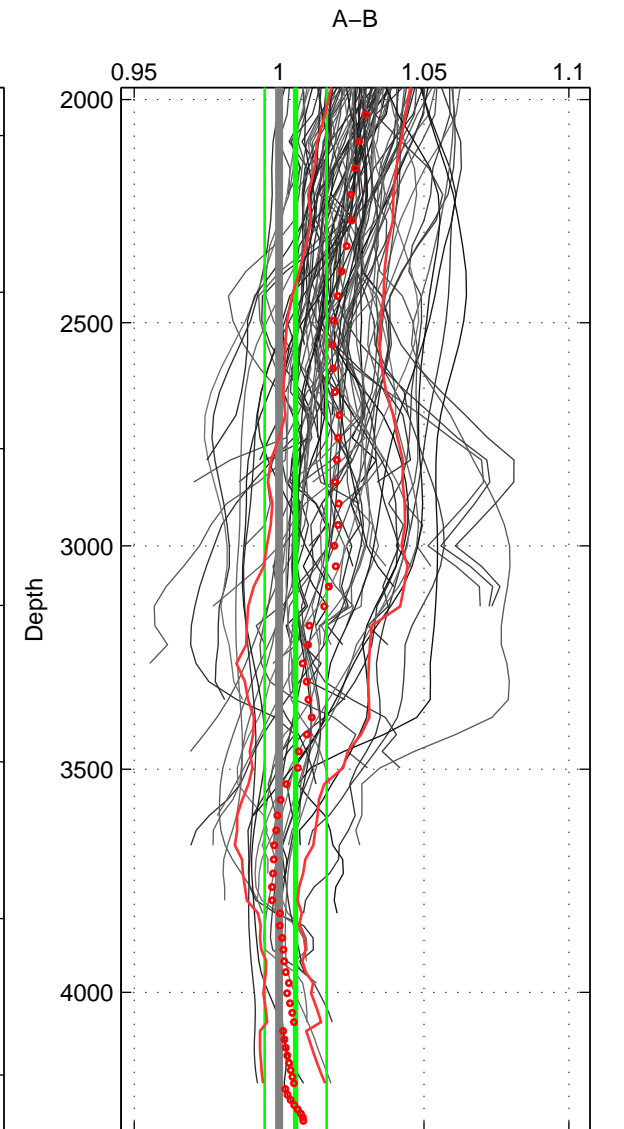

Cruise A (red). Date: Aug 1997 Cruisename: 155-06MT19970815

Cruise B (blue). Date: Jul 1990 Cruisename: 295-64TR19900701

\*\*\* "Favourite" values are means of spaces 1 2 3.

	Offset	O.StDev	Ratio	R.Stdev	Rating
SIGMA:	2.816	2.043	1.012	0.008	5
THETA:	2.437	2.049	1.010	0.008	5
DEPTH:	1.330	2.607	1.006	0.011	5
FAV.:	2.195	2.233	1.009	0.009	5

Profiles of A: 34  
 Profiles of B: 22  
 Diff profs : 97  
 WMoffset (A-B): 2.8162  
 WMoffset stdev: 2.0432  
 WMratio (A/B): 1.0116  
 WMratio stdev: 0.0082155

Quality (1-5): 5

Profiles of A: 34  
 Profiles of B: 22  
 Diff profs : 97  
 WMoffset (A-B): 2.4372  
 WMoffset stdev: 2.049  
 WMratio (A/B): 1.01  
 WMratio stdev: 0.0083075

Quality (1-5): 5

Profiles of A: 34  
 Profiles of B: 22  
 Diff profs : 97  
 WMoffset (A-B): 1.3302  
 WMoffset stdev: 2.6074  
 WMratio (A/B): 1.0057  
 WMratio stdev: 0.010706

Quality (1-5): 5