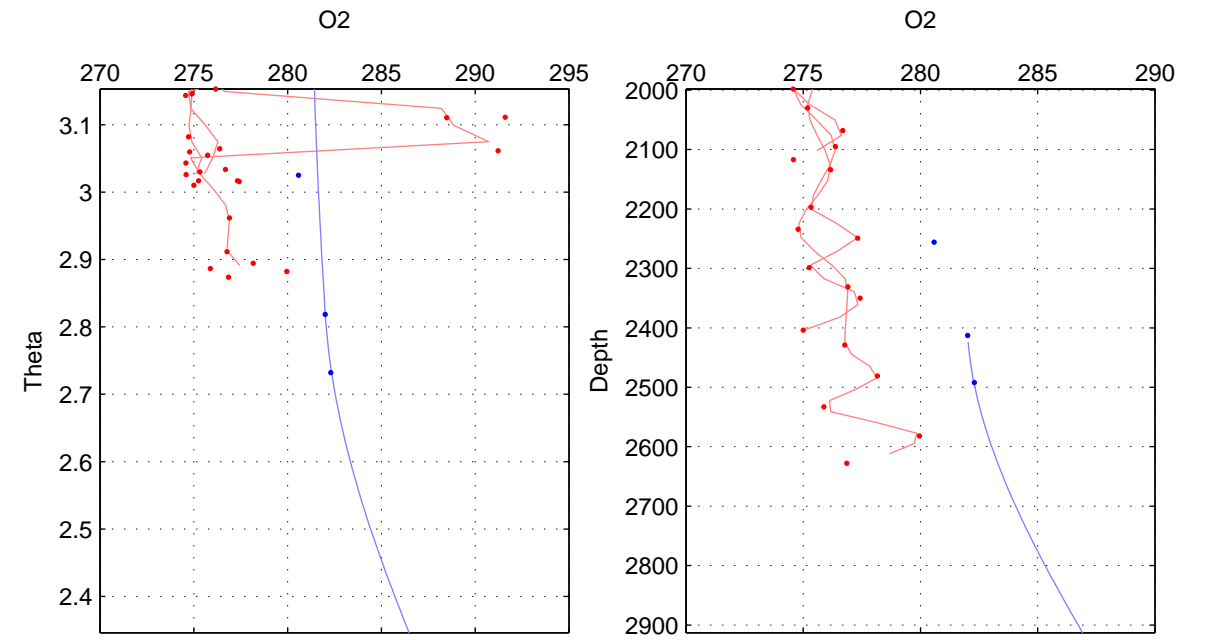

Cruise A (red). Date: Jul 1990 Cruisename: 295-64TR19900701

Cruise B (blue). Date: Sep 2008 Cruisename: 317-74DI20080820

*** "Favourite" values are means of spaces 2 3.

	Offset	O.StDev	Ratio	R.Stdev	Rating
SIGMA:	NaN	NaN	NaN	NaN	NaN
THETA:	-2.602	5.676	0.991	0.020	1
DEPTH:	-4.712	1.080	0.983	0.004	1
FAV.:	-3.657	3.378	0.987	0.012	1

Profiles of A: 3
 Profiles of B: 1
 Diff profs : 1
 WMOffset (A-B): -2.6024
 WMOffset stdev: 5.6758
 WMratio (A/B): 0.99076
 WMratio stdev: 0.02016

Quality (1-5): 1

Profiles of A: 3
 Profiles of B: 1
 Diff profs : 1
 WMOffset (A-B): -4.7124
 WMOffset stdev: 1.0801
 WMratio (A/B): 0.98332
 WMratio stdev: 0.0038299

Quality (1-5): 1