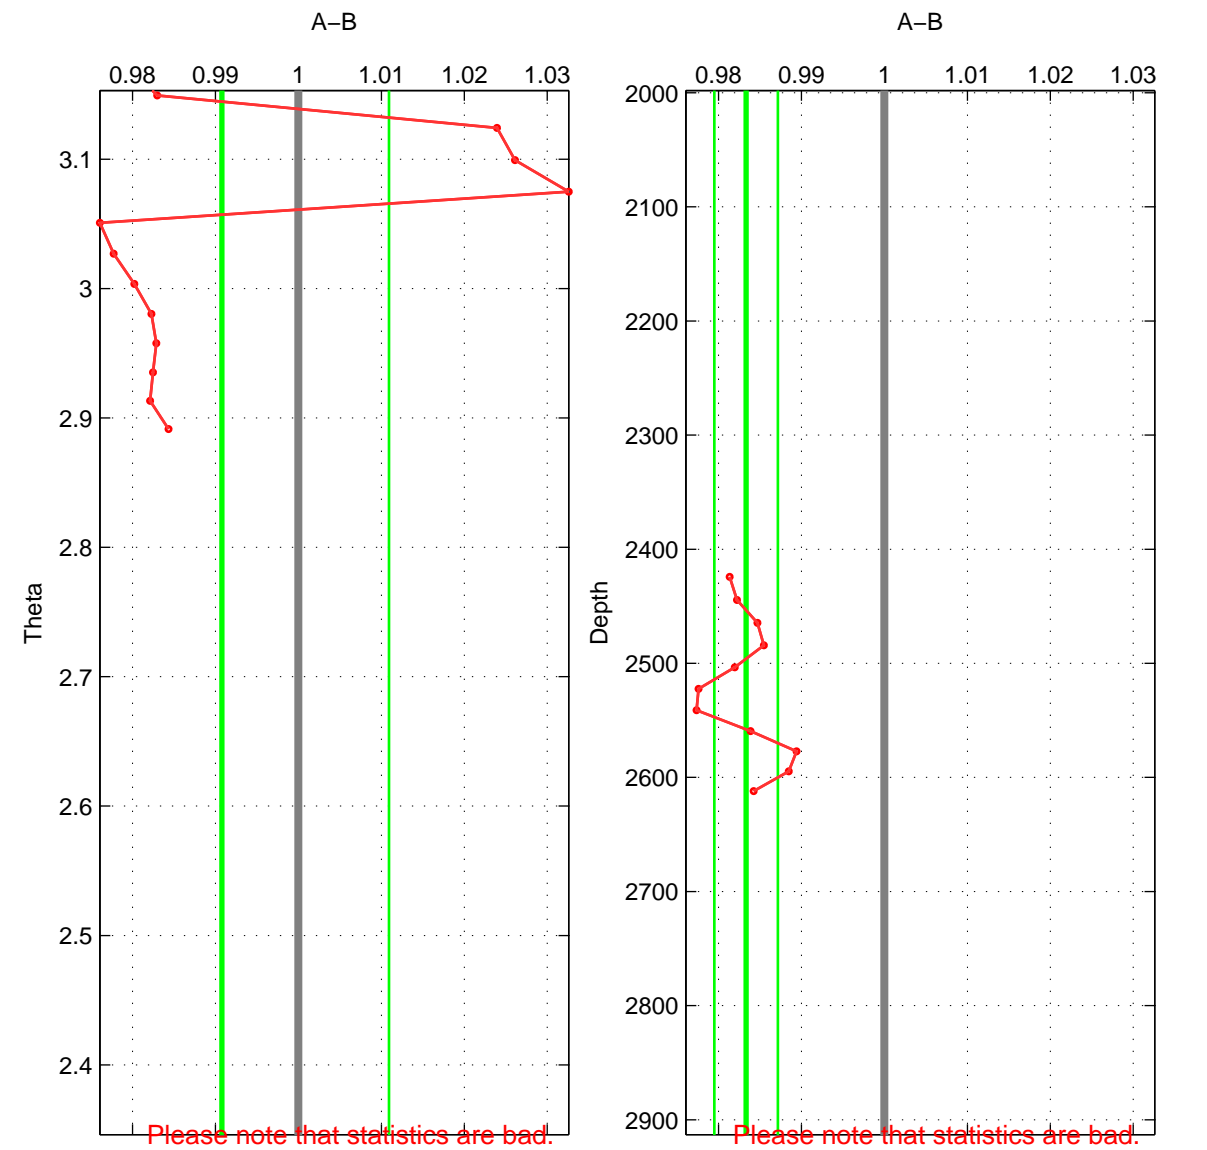

Cruise A (red). Date: Jul 1990 Cruisename: 295-64TR19900701

Cruise B (blue). Date: Sep 2008 Cruisename: 317-74DI20080820

*** "Favourite" values are means of spaces 2 3.

	Offset	O.StDev	Ratio	R.Stdev	Rating
SIGMA:	NaN	NaN	NaN	NaN	NaN
THETA:	-2.602	5.676	0.991	0.020	1
DEPTH:	-4.712	1.080	0.983	0.004	1
FAV.:	-3.657	3.378	0.987	0.012	1

Profiles of A: 3
 Profiles of B: 1
 Diff profs : 1
 WMOffset (A-B): -2.6024
 WMOffset stdev: 5.6758
 WMratio (A/B): 0.99076
 WMratio stdev: 0.02016

Quality (1-5): 1

Profiles of A: 3
 Profiles of B: 1
 Diff profs : 1
 WMOffset (A-B): -4.7124
 WMOffset stdev: 1.0801
 WMratio (A/B): 0.98332
 WMratio stdev: 0.0038299