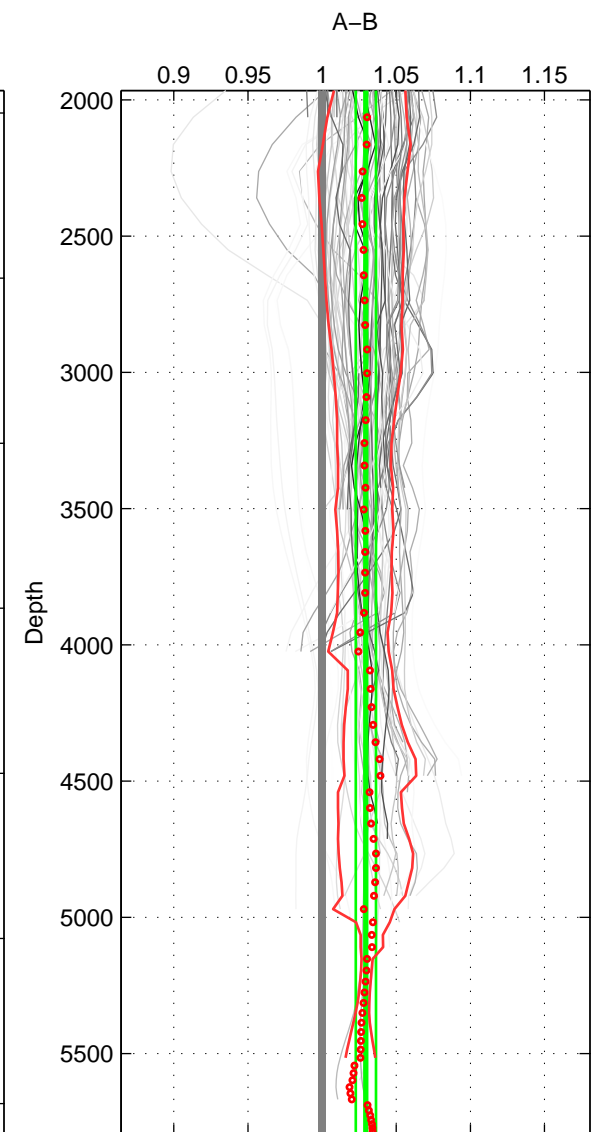

Cruise A (red). Date: Aug 1988 Cruisename: 225-316N19871123.1

Cruise B (blue). Date: Apr 1995 Cruisename: 320-74JC19950320

*** "Favourite" values are means of spaces 1 2 3.

	Offset	O.StDev	Ratio	R.Stdev	Rating
SIGMA:	5.026	1.142	1.023	0.005	5
THETA:	4.685	1.101	1.021	0.005	5
DEPTH:	6.444	1.463	1.030	0.007	5
FAV.:	5.385	1.235	1.024	0.006	5

Profiles of A: 9
 Profiles of B: 26
 Diff profs: 85
 WMoffset (A-B): 5.0257
 WMoffset stdev: 1.1423
 WMratio (A/B): 1.0228
 WMratio stdev: 0.005236

Quality (1-5): 5

Profiles of A: 9
 Profiles of B: 26
 Diff profs: 85
 WMoffset (A-B): 4.6849
 WMoffset stdev: 1.1005
 WMratio (A/B): 1.021
 WMratio stdev: 0.0049881

Quality (1-5): 5

Profiles of A: 9
 Profiles of B: 26
 Diff profs: 85
 WMoffset (A-B): 6.4438
 WMoffset stdev: 1.4628
 WMratio (A/B): 1.0295
 WMratio stdev: 0.0068269

Quality (1-5): 5