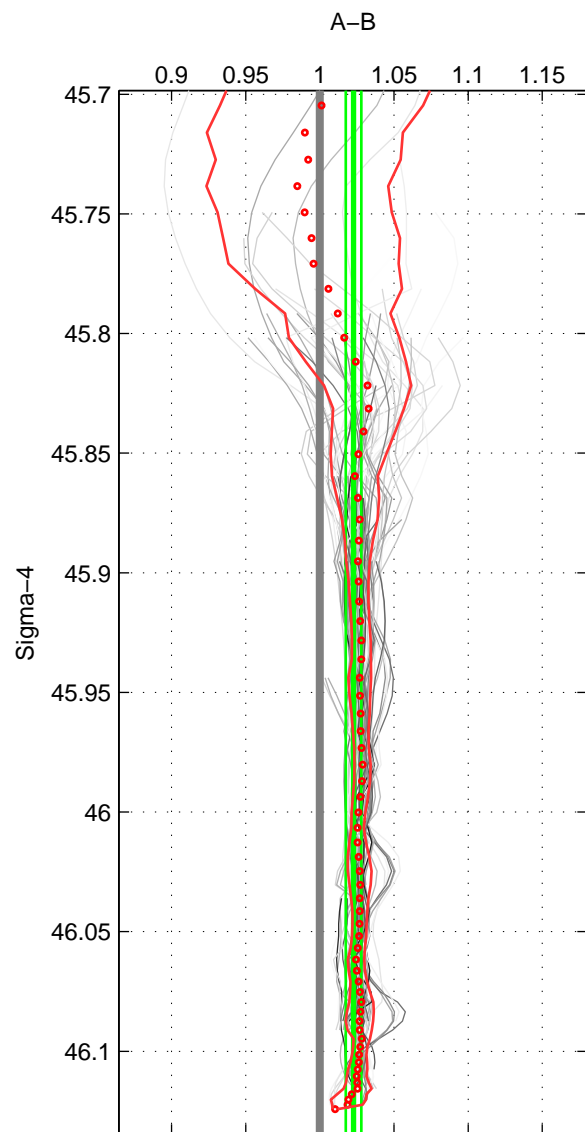

Cruise A (red). Date: Aug 1988 Cruisename: 225-316N19871123.1

Cruise B (blue). Date: Apr 1995 Cruisename: 320-74JC19950320

*** "Favourite" values are means of spaces 1 2 3.

	Offset	O.StDev	Ratio	R.Stdev	Rating
SIGMA:	5.026	1.142	1.023	0.005	5
THETA:	4.685	1.101	1.021	0.005	5
DEPTH:	6.444	1.463	1.030	0.007	5
FAV.:	5.385	1.235	1.024	0.006	5

Profiles of A: 9
 Profiles of B: 26
 Diff profs: 85
 WMoffset (A-B): 5.0257
 WMoffset stdev: 1.1423
 WMratio (A/B): 1.0228
 WMratio stdev: 0.005236

Quality (1-5): 5

Profiles of A: 9
 Profiles of B: 26
 Diff profs: 85
 WMoffset (A-B): 4.6849
 WMoffset stdev: 1.1005
 WMratio (A/B): 1.021
 WMratio stdev: 0.0049881

Quality (1-5): 5

Profiles of A: 9
 Profiles of B: 26
 Diff profs: 85
 WMoffset (A-B): 6.4438
 WMoffset stdev: 1.4628
 WMratio (A/B): 1.0295
 WMratio stdev: 0.0068269

Quality (1-5): 5