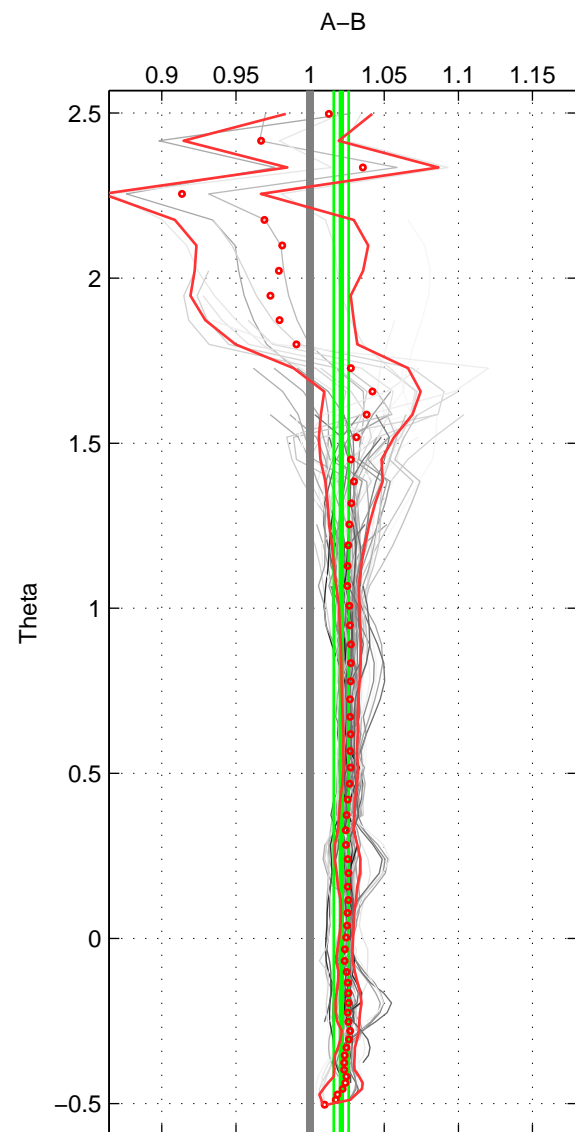

Cruise A (red). Date: Aug 1988 Cruisename: 225-316N19871123.1

Cruise B (blue). Date: Apr 1995 Cruisename: 320-74JC19950320

*** "Favourite" values are means of spaces 1 2 3.

	Offset	O.StDev	Ratio	R.Stdev	Rating
SIGMA:	5.026	1.142	1.023	0.005	5
THETA:	4.685	1.101	1.021	0.005	5
DEPTH:	6.444	1.463	1.030	0.007	5
FAV.:	5.385	1.235	1.024	0.006	5

Profiles of A: 9
 Profiles of B: 26
 Diff profs: 85
 WMoffset (A-B): 5.0257
 WMoffset stdev: 1.1423
 WMratio (A/B): 1.0228
 WMratio stdev: 0.005236

Quality (1-5): 5

Profiles of A: 9
 Profiles of B: 26
 Diff profs: 85
 WMoffset (A-B): 4.6849
 WMoffset stdev: 1.1005
 WMratio (A/B): 1.021
 WMratio stdev: 0.0049881

Quality (1-5): 5

Profiles of A: 9
 Profiles of B: 26
 Diff profs: 85
 WMoffset (A-B): 6.4438
 WMoffset stdev: 1.4628
 WMratio (A/B): 1.0295
 WMratio stdev: 0.0068269

Quality (1-5): 5