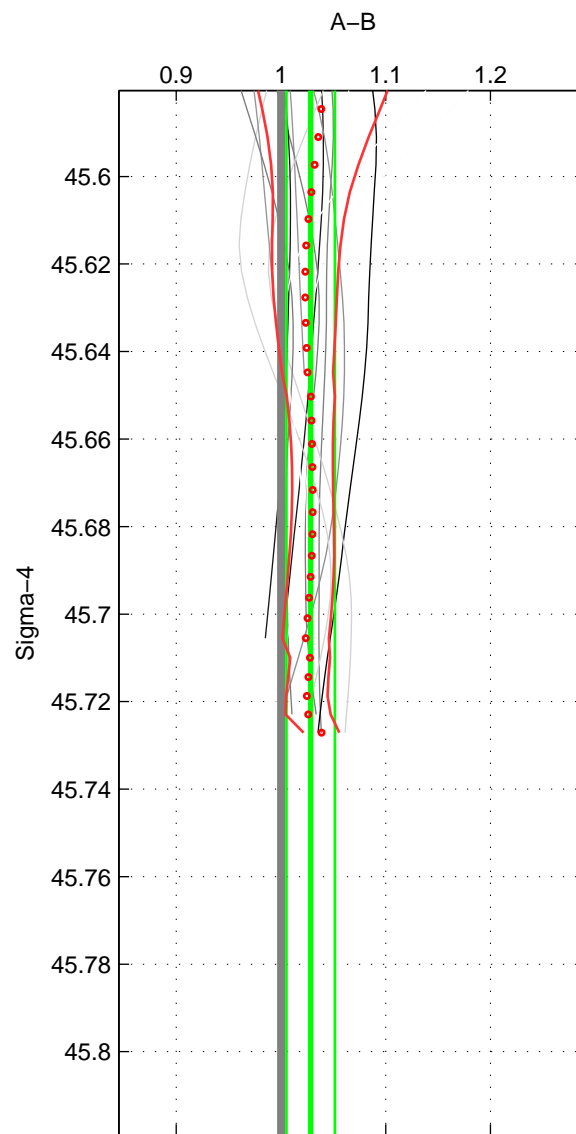

Cruise A (red). Date: Aug 1999 Cruisename: 570-49HO19990719
 Cruise B (blue). Date: Jun 1997 Cruisename: 681-49UP19970530

*** "Favourite" values are means of spaces 1 2.

	Offset	O.StDev	Ratio	R.Stdev	Rating
SIGMA:	1.843	1.512	1.028	0.023	4
THETA:	1.310	1.148	1.020	0.018	4
DEPTH:	-3.214	2.675	0.956	0.036	3
FAV.:	1.577	1.330	1.024	0.021	4

Profiles of A: 4
 Profiles of B: 8
 Diff profs: 14
 WMoffset (A-B): 1.8431
 WMoffset stdev: 1.5122
 WMratio (A/B): 1.0283
 WMratio stdev: 0.023078

Quality (1-5): 4

Profiles of A: 4
 Profiles of B: 8
 Diff profs: 14
 WMoffset (A-B): 1.3101
 WMoffset stdev: 1.1478
 WMratio (A/B): 1.0197
 WMratio stdev: 0.018015

Quality (1-5): 4

Profiles of A: 4
 Profiles of B: 8
 Diff profs: 14
 WMoffset (A-B): -3.2138
 WMoffset stdev: 2.6755
 WMratio (A/B): 0.95557
 WMratio stdev: 0.035676

Quality (1-5): 3