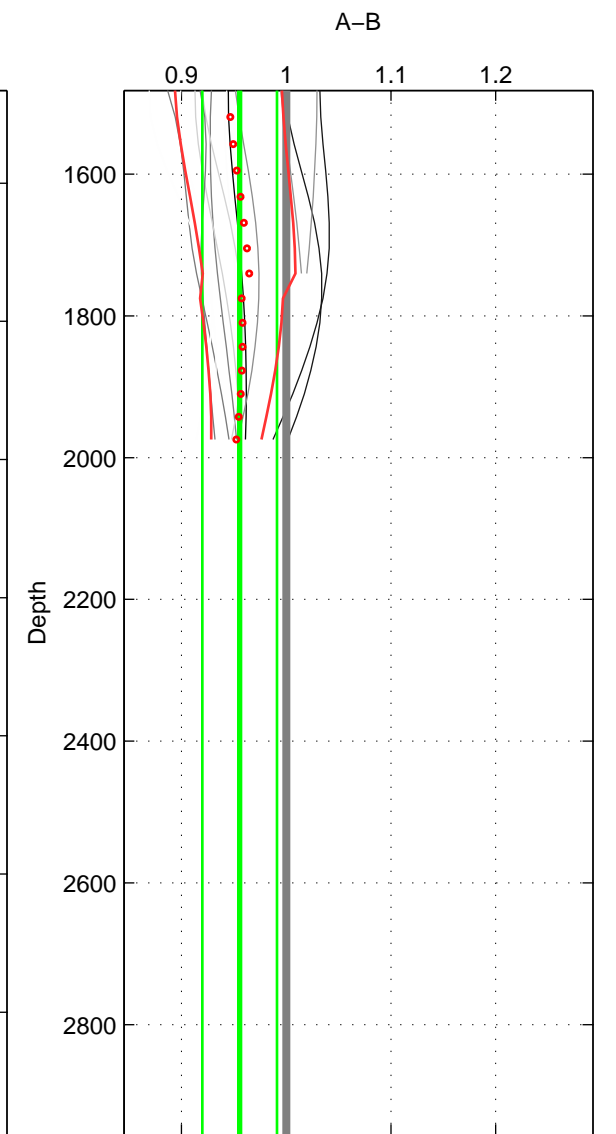

Cruise A (red). Date: Aug 1999 Cruisename: 570-49HO19990719
 Cruise B (blue). Date: Jun 1997 Cruisename: 681-49UP19970530

*** "Favourite" values are means of spaces 1 2.

	Offset	O.StDev	Ratio	R.Stdev	Rating
SIGMA:	1.843	1.512	1.028	0.023	4
THETA:	1.310	1.148	1.020	0.018	4
DEPTH:	-3.214	2.675	0.956	0.036	3
FAV.:	1.577	1.330	1.024	0.021	4

Profiles of A: 4
 Profiles of B: 8
 Diff profs: 14
 WMoffset (A-B): 1.8431
 WMoffset stdev: 1.5122
 WMratio (A/B): 1.0283
 WMratio stdev: 0.023078

Quality (1-5): 4

Profiles of A: 4
 Profiles of B: 8
 Diff profs: 14
 WMoffset (A-B): 1.3101
 WMoffset stdev: 1.1478
 WMratio (A/B): 1.0197
 WMratio stdev: 0.018015

Quality (1-5): 4

Profiles of A: 4
 Profiles of B: 8
 Diff profs: 14
 WMoffset (A-B): -3.2138
 WMoffset stdev: 2.6755
 WMratio (A/B): 0.95557
 WMratio stdev: 0.035676

Quality (1-5): 3