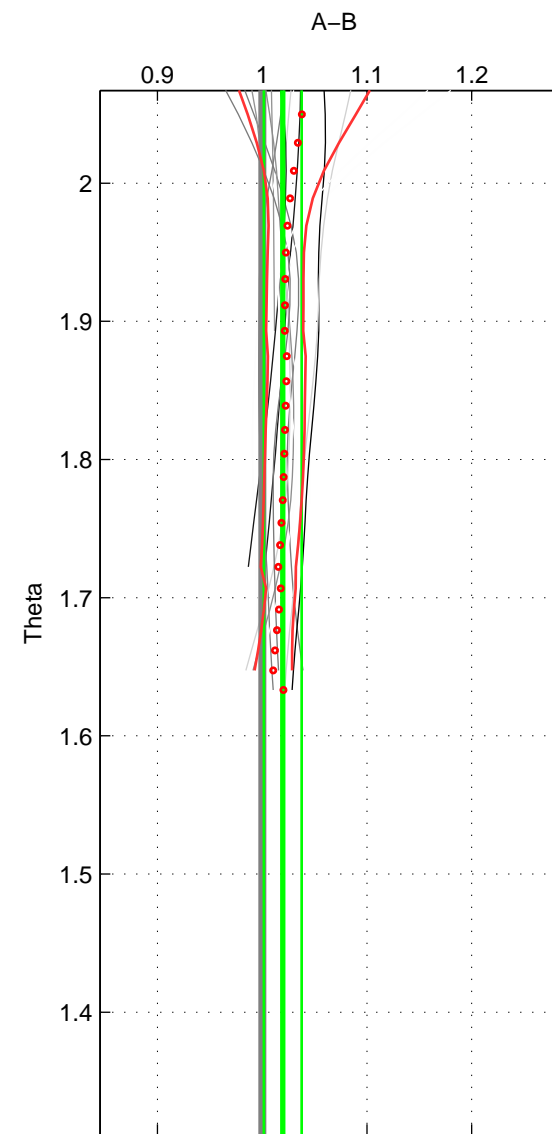

Cruise A (red). Date: Aug 1999 Cruisename: 570-49HO19990719
 Cruise B (blue). Date: Jun 1997 Cruisename: 681-49UP19970530

*** "Favourite" values are means of spaces 1 2.

	Offset	O.StDev	Ratio	R.Stdev	Rating
SIGMA:	1.843	1.512	1.028	0.023	4
THETA:	1.310	1.148	1.020	0.018	4
DEPTH:	-3.214	2.675	0.956	0.036	3
FAV.:	1.577	1.330	1.024	0.021	4

Profiles of A: 4
 Profiles of B: 8
 Diff profs: 14
 WMoffset (A-B): 1.8431
 WMoffset stdev: 1.5122
 WMratio (A/B): 1.0283
 WMratio stdev: 0.023078

Quality (1-5): 4

Profiles of A: 4
 Profiles of B: 8
 Diff profs: 14
 WMoffset (A-B): 1.3101
 WMoffset stdev: 1.1478
 WMratio (A/B): 1.0197
 WMratio stdev: 0.018015

Quality (1-5): 4

Profiles of A: 4
 Profiles of B: 8
 Diff profs: 14
 WMoffset (A-B): -3.2138
 WMoffset stdev: 2.6755
 WMratio (A/B): 0.95557
 WMratio stdev: 0.035676

Quality (1-5): 3