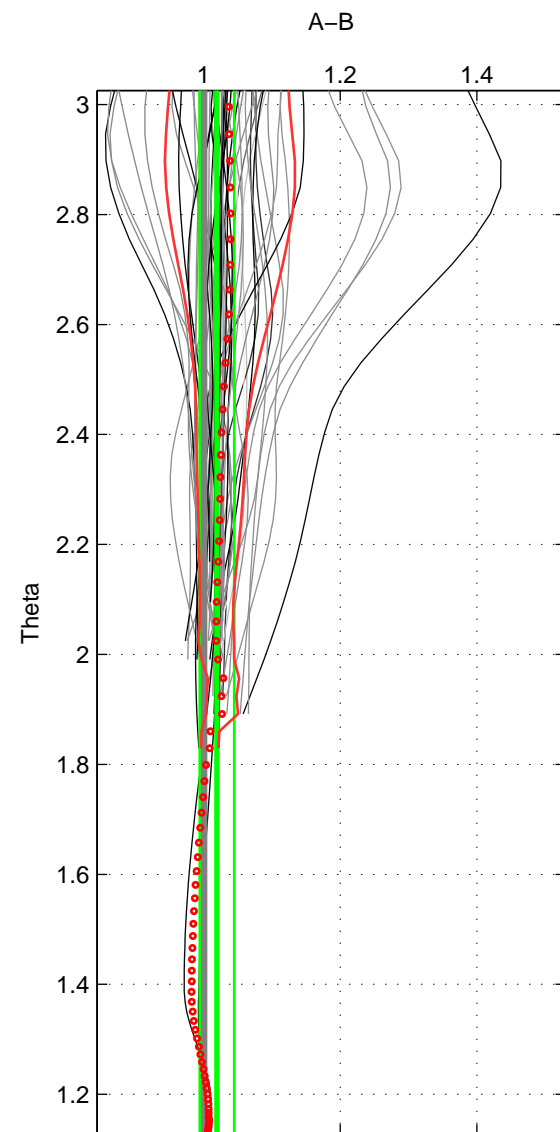

Cruise A (red). Date: Feb 2004 Cruisename: 664-49UF20040120

Cruise B (blue). Date: Feb 2008 Cruisename: 717-49UP20080122

\*\*\* "Favourite" values are means of spaces 1 2.

	Offset	O.StDev	Ratio	R.Stdev	Rating
SIGMA:	1.941	2.015	1.019	0.020	5
THETA:	2.062	2.533	1.020	0.025	5
DEPTH:	2.919	0.177	1.033	0.004	3
FAV.:	2.001	2.274	1.019	0.023	5

Profiles of A: 38  
 Profiles of B: 20  
 Diff profs : 57  
 WMoffset (A-B): 1.9407  
 WMoffset stdev: 2.0149  
 WMratio (A/B): 1.0188  
 WMratio stdev: 0.020051

Quality (1-5): 5

Profiles of A: 38  
 Profiles of B: 20  
 Diff profs : 57  
 WMoffset (A-B): 2.062  
 WMoffset stdev: 2.5327  
 WMratio (A/B): 1.0198  
 WMratio stdev: 0.02513

Quality (1-5): 5

Profiles of A: 38  
 Profiles of B: 20  
 Diff profs : 57  
 WMoffset (A-B): 2.9192  
 WMoffset stdev: 0.17737  
 WMratio (A/B): 1.0331  
 WMratio stdev: 0.0044405

Quality (1-5): 3

Please note that statistics are bad.