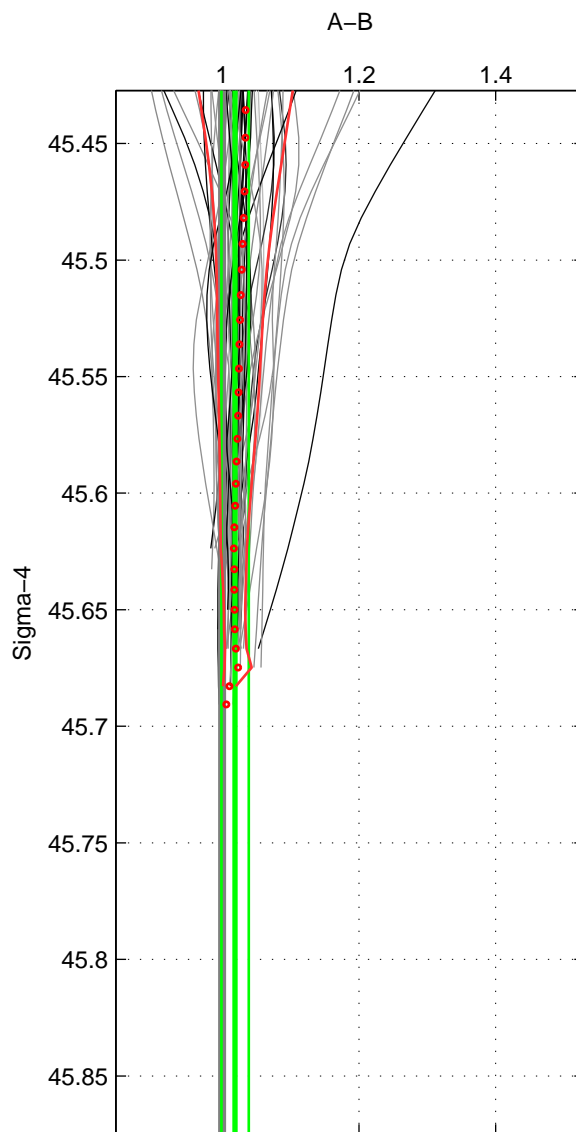

Cruise A (red). Date: Feb 2004 Cruisename: 664-49UF20040120

Cruise B (blue). Date: Feb 2008 Cruisename: 717-49UP20080122

\*\*\* "Favourite" values are means of spaces 1 2.

	Offset	O.StDev	Ratio	R.Stdev	Rating
SIGMA:	1.941	2.015	1.019	0.020	5
THETA:	2.062	2.533	1.020	0.025	5
DEPTH:	2.919	0.177	1.033	0.004	3
FAV.:	2.001	2.274	1.019	0.023	5

Profiles of A: 38  
 Profiles of B: 20  
 Diff profs : 57  
 WMoffset (A-B): 1.9407  
 WMoffset stdev: 2.0149  
 WMratio (A/B): 1.0188  
 WMratio stdev: 0.020051

Quality (1-5): 5

Profiles of A: 38  
 Profiles of B: 20  
 Diff profs : 57  
 WMoffset (A-B): 2.062  
 WMoffset stdev: 2.5327  
 WMratio (A/B): 1.0198  
 WMratio stdev: 0.02513

Quality (1-5): 5

Profiles of A: 38  
 Profiles of B: 20  
 Diff profs : 57  
 WMoffset (A-B): 2.9192  
 WMoffset stdev: 0.17737  
 WMratio (A/B): 1.0331  
 WMratio stdev: 0.0044405

Quality (1-5): 3

Please note that statistics are bad.