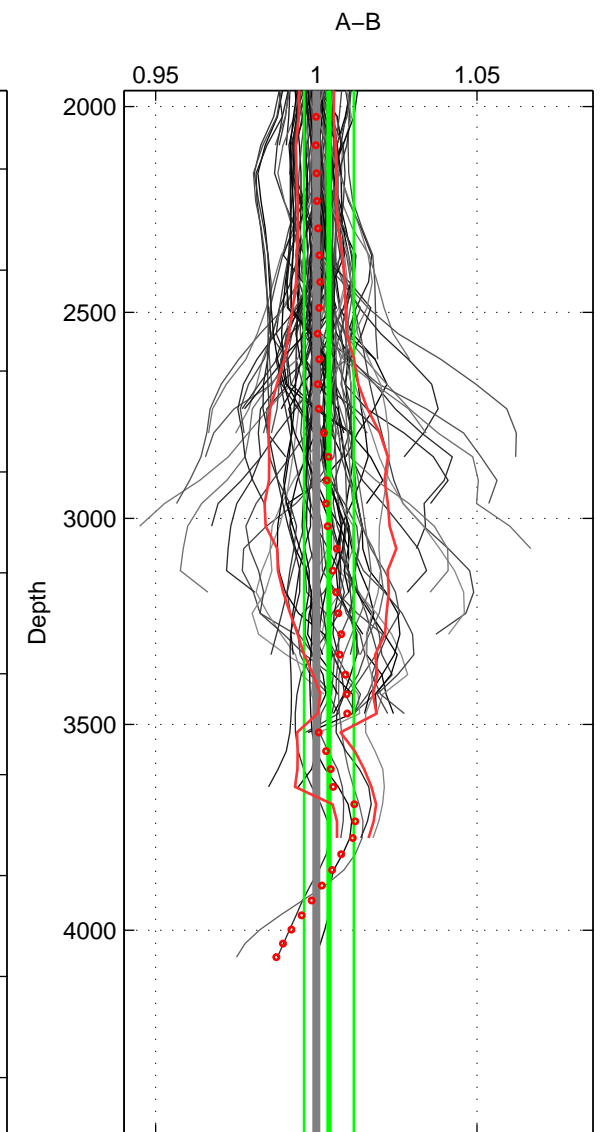

Cruise A (red). Date: Jun 2006 Cruisename: 197-18HU20060524

Cruise B (blue). Date: May 2007 Cruisename: 198-18HU20070510

\*\*\* "Favourite" values are means of spaces 1 2 3.

	Offset	O.StDev	Ratio	R.Stdev	Rating
SIGMA:	1.276	0.841	1.004	0.003	5
THETA:	0.693	1.681	1.003	0.006	5
DEPTH:	1.102	2.117	1.004	0.008	5
FAV.:	1.024	1.546	1.004	0.006	5

Profiles of A: 21  
 Profiles of B: 22  
 Diff profs : 100  
 WMoffset (A-B): 1.2762  
 WMoffset stdev: 0.84096  
 WMratio (A/B): 1.0044  
 WMratio stdev: 0.0028465

Quality (1-5): 5

Profiles of A: 21  
 Profiles of B: 22  
 Diff profs : 100  
 WMoffset (A-B): 0.69279  
 WMoffset stdev: 1.6811  
 WMratio (A/B): 1.0025  
 WMratio stdev: 0.005961

Quality (1-5): 5

Profiles of A: 21  
 Profiles of B: 22  
 Diff profs : 100  
 WMoffset (A-B): 1.1021  
 WMoffset stdev: 2.117  
 WMratio (A/B): 1.004  
 WMratio stdev: 0.0077539

Quality (1-5): 5