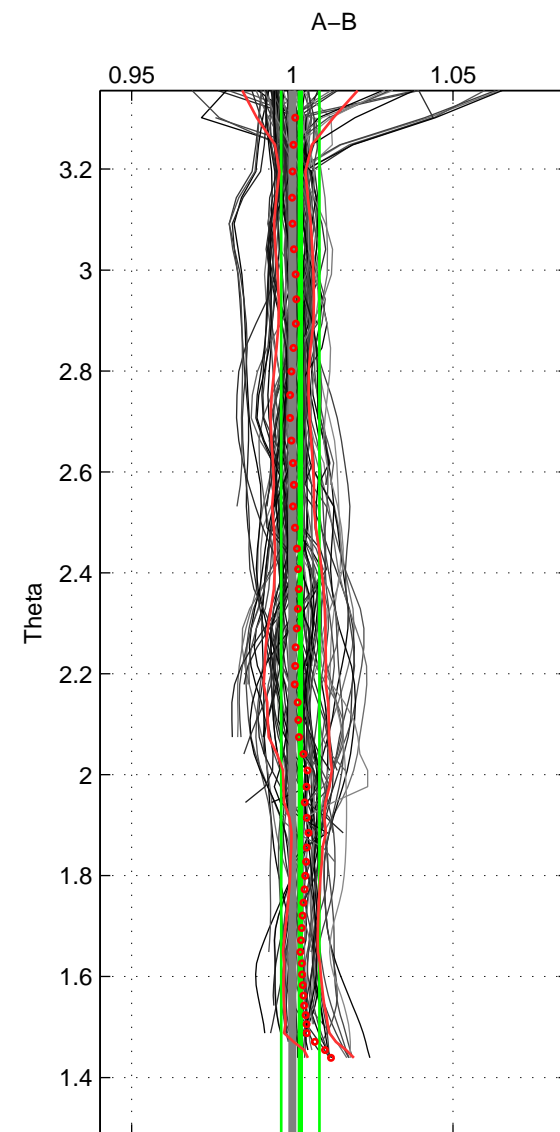

Cruise A (red). Date: Jun 2006 Cruisename: 197-18HU20060524

Cruise B (blue). Date: May 2007 Cruisename: 198-18HU20070510

\*\*\* "Favourite" values are means of spaces 1 2 3.

	Offset	O.StDev	Ratio	R.Stdev	Rating
SIGMA:	1.276	0.841	1.004	0.003	5
THETA:	0.693	1.681	1.003	0.006	5
DEPTH:	1.102	2.117	1.004	0.008	5
FAV.:	1.024	1.546	1.004	0.006	5

Profiles of A: 21  
 Profiles of B: 22  
 Diff profs : 100  
 WMoffset (A-B): 1.2762  
 WMoffset stdev: 0.84096  
 WMratio (A/B): 1.0044  
 WMratio stdev: 0.0028465

Quality (1-5): 5

Profiles of A: 21  
 Profiles of B: 22  
 Diff profs : 100  
 WMoffset (A-B): 0.69279  
 WMoffset stdev: 1.6811  
 WMratio (A/B): 1.0025  
 WMratio stdev: 0.005961

Quality (1-5): 5

Profiles of A: 21  
 Profiles of B: 22  
 Diff profs : 100  
 WMoffset (A-B): 1.1021  
 WMoffset stdev: 2.117  
 WMratio (A/B): 1.004  
 WMratio stdev: 0.0077539

Quality (1-5): 5