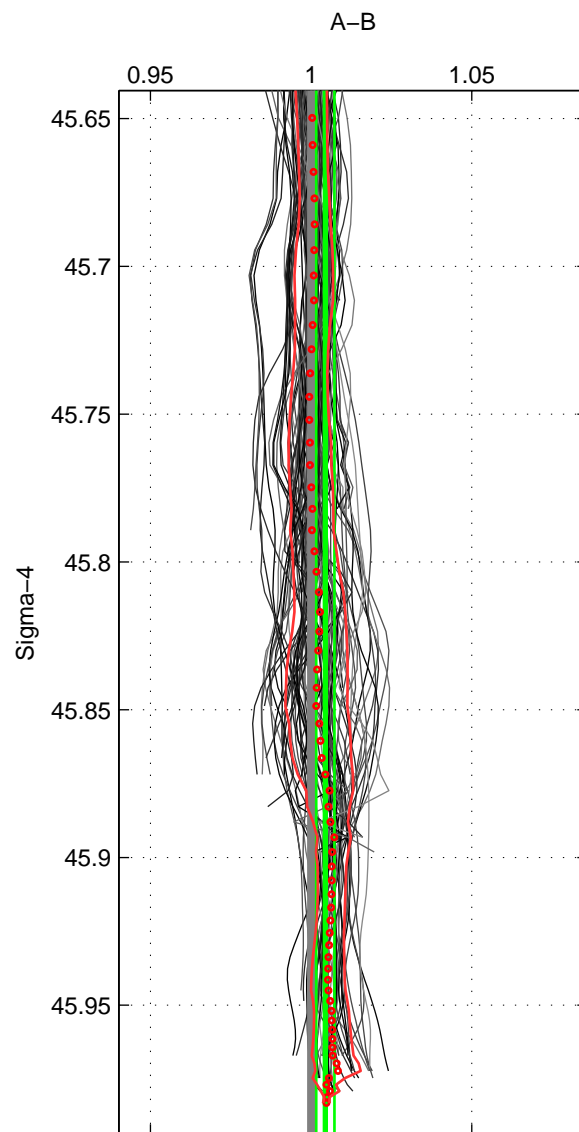

Cruise A (red). Date: Jun 2006 Cruisename: 197-18HU20060524

Cruise B (blue). Date: May 2007 Cruisename: 198-18HU20070510

\*\*\* "Favourite" values are means of spaces 1 2 3.

	Offset	O.StDev	Ratio	R.Stdev	Rating
SIGMA:	1.276	0.841	1.004	0.003	5
THETA:	0.693	1.681	1.003	0.006	5
DEPTH:	1.102	2.117	1.004	0.008	5
FAV.:	1.024	1.546	1.004	0.006	5

Profiles of A: 21  
 Profiles of B: 22  
 Diff profs : 100  
 WMoffset (A-B): 1.2762  
 WMoffset stdev: 0.84096  
 WMratio (A/B): 1.0044  
 WMratio stdev: 0.0028465

Quality (1-5): 5

Profiles of A: 21  
 Profiles of B: 22  
 Diff profs : 100  
 WMoffset (A-B): 0.69279  
 WMoffset stdev: 1.6811  
 WMratio (A/B): 1.0025  
 WMratio stdev: 0.005961

Quality (1-5): 5

Profiles of A: 21  
 Profiles of B: 22  
 Diff profs : 100  
 WMoffset (A-B): 1.1021  
 WMoffset stdev: 2.117  
 WMratio (A/B): 1.004  
 WMratio stdev: 0.0077539

Quality (1-5): 5