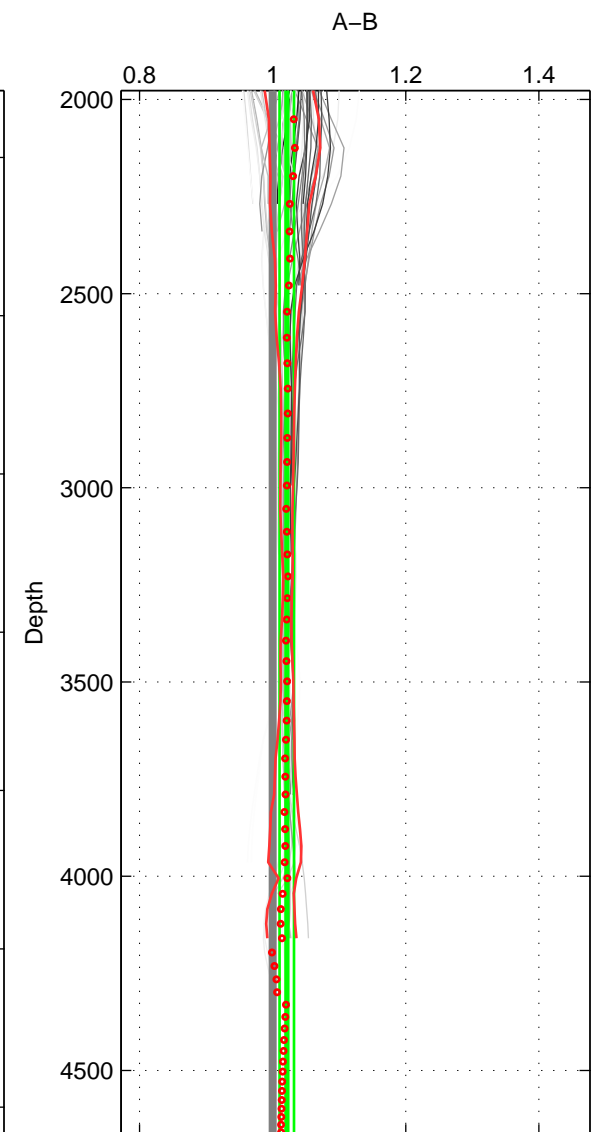

Cruise A (red). Date: Nov 2003 Cruisename: 282-49NZ20031106

Cruise B (blue). Date: Apr 1995 Cruisename: 320-74JC19950320

\*\*\* "Favourite" values are means of spaces 1 2 3.

	Offset	O.StDev	Ratio	R.Stdev	Rating
SIGMA:	3.263	1.083	1.014	0.005	5
THETA:	2.741	0.309	1.012	0.001	5
DEPTH:	5.129	2.587	1.021	0.011	5
FAV.:	3.711	1.326	1.016	0.006	5

Profiles of A: 11  
 Profiles of B: 9  
 Diff profs: 69  
 WMoffset (A-B): 3.263  
 WMoffset stdev: 1.0828  
 WMratio (A/B): 1.0142  
 WMratio stdev: 0.0047827

Quality (1-5): 5

Profiles of A: 11  
 Profiles of B: 9  
 Diff profs: 69  
 WMoffset (A-B): 2.7408  
 WMoffset stdev: 0.30893  
 WMratio (A/B): 1.0123  
 WMratio stdev: 0.0014279

Quality (1-5): 5

Profiles of A: 11  
 Profiles of B: 9  
 Diff profs: 69  
 WMoffset (A-B): 5.129  
 WMoffset stdev: 2.5868  
 WMratio (A/B): 1.0213  
 WMratio stdev: 0.010819

Quality (1-5): 5