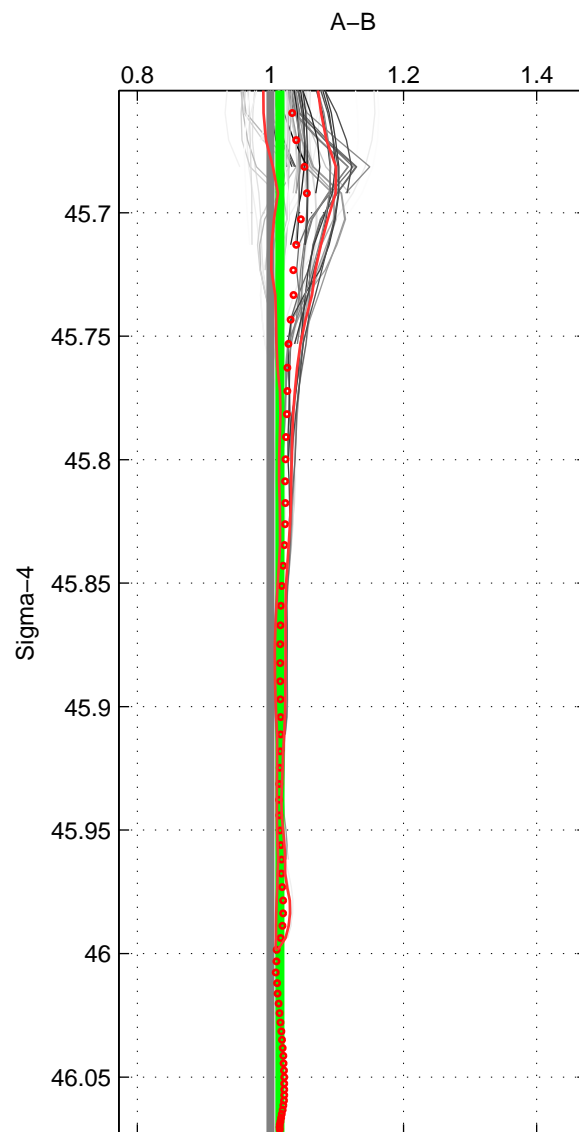

Cruise A (red). Date: Nov 2003 Cruisename: 282-49NZ20031106

Cruise B (blue). Date: Apr 1995 Cruisename: 320-74JC19950320

\*\*\* "Favourite" values are means of spaces 1 2 3.

	Offset	O.StDev	Ratio	R.Stdev	Rating
SIGMA:	3.263	1.083	1.014	0.005	5
THETA:	2.741	0.309	1.012	0.001	5
DEPTH:	5.129	2.587	1.021	0.011	5
FAV.:	3.711	1.326	1.016	0.006	5

Profiles of A: 11  
 Profiles of B: 9  
 Diff profs: 69  
 WMoffset (A-B): 3.263  
 WMoffset stdev: 1.0828  
 WMratio (A/B): 1.0142  
 WMratio stdev: 0.0047827

Quality (1-5): 5

Profiles of A: 11  
 Profiles of B: 9  
 Diff profs: 69  
 WMoffset (A-B): 2.7408  
 WMoffset stdev: 0.30893  
 WMratio (A/B): 1.0123  
 WMratio stdev: 0.0014279

Quality (1-5): 5

Profiles of A: 11  
 Profiles of B: 9  
 Diff profs: 69  
 WMoffset (A-B): 5.129  
 WMoffset stdev: 2.5868  
 WMratio (A/B): 1.0213  
 WMratio stdev: 0.010819

Quality (1-5): 5