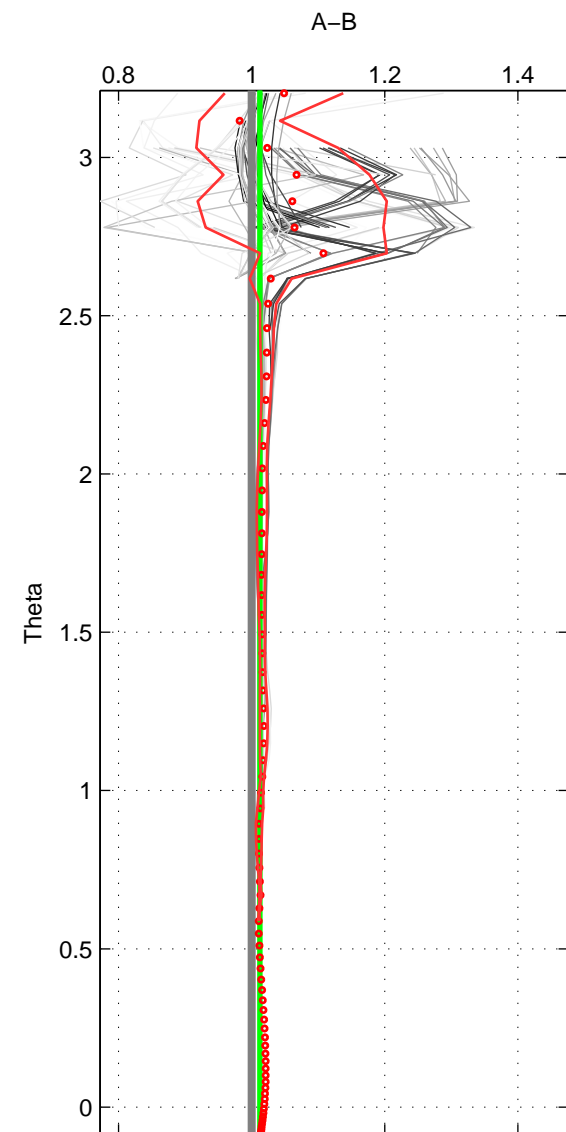

Cruise A (red). Date: Nov 2003 Cruisename: 282-49NZ20031106

Cruise B (blue). Date: Apr 1995 Cruisename: 320-74JC19950320

\*\*\* "Favourite" values are means of spaces 1 2 3.

	Offset	O.StDev	Ratio	R.Stdev	Rating
SIGMA:	3.263	1.083	1.014	0.005	5
THETA:	2.741	0.309	1.012	0.001	5
DEPTH:	5.129	2.587	1.021	0.011	5
FAV.:	3.711	1.326	1.016	0.006	5

Profiles of A: 11  
 Profiles of B: 9  
 Diff profs: 69  
 WMoffset (A-B): 3.263  
 WMoffset stdev: 1.0828  
 WMratio (A/B): 1.0142  
 WMratio stdev: 0.0047827

Quality (1-5): 5

Profiles of A: 11  
 Profiles of B: 9  
 Diff profs: 69  
 WMoffset (A-B): 2.7408  
 WMoffset stdev: 0.30893  
 WMratio (A/B): 1.0123  
 WMratio stdev: 0.0014279

Quality (1-5): 5

Profiles of A: 11  
 Profiles of B: 9  
 Diff profs: 69  
 WMoffset (A-B): 5.129  
 WMoffset stdev: 2.5868  
 WMratio (A/B): 1.0213  
 WMratio stdev: 0.010819

Quality (1-5): 5