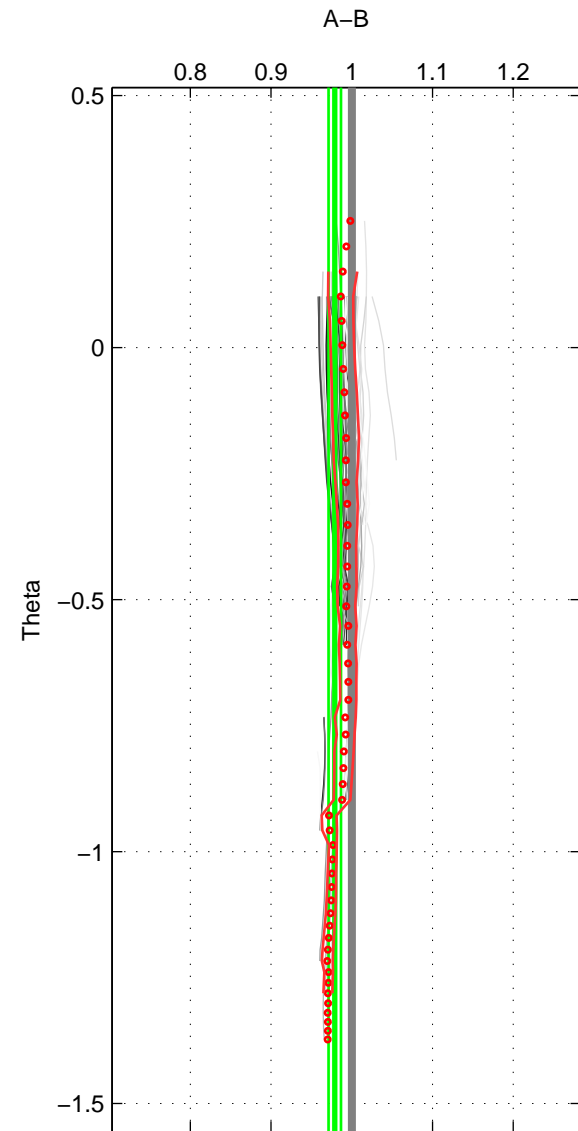

Cruise A (red). Date: Feb 2005 Cruisename: 126-06AQ20050122  
 Cruise B (blue). Date: Sep 2006 Cruisename: 127-06AQ20060825

\*\*\* "Favourite" values are means of spaces 1 2.

	Offset	O.StDev	Ratio	R.Stdev	Rating
SIGMA:	-6.898	0.365	0.975	0.001	4
THETA:	-5.536	2.115	0.979	0.008	4
DEPTH:	5.152	10.620	1.022	0.045	3
FAV.:	-6.217	1.240	0.977	0.004	4

Profiles of A: 24  
 Profiles of B: 14  
 Diff profs : 96  
 WMoffset (A-B): -6.8978  
 WMoffset stdev: 0.36549  
 WMratio (A/B): 0.97489  
 WMratio stdev: 0.0013147

Quality (1-5): 4

Profiles of A: 24  
 Profiles of B: 14  
 Diff profs : 87  
 WMoffset (A-B): -5.5364  
 WMoffset stdev: 2.1154  
 WMratio (A/B): 0.97892  
 WMratio stdev: 0.0076547

Quality (1-5): 4

Profiles of A: 24  
 Profiles of B: 14  
 Diff profs : 97  
 WMoffset (A-B): 5.1518  
 WMoffset stdev: 10.6196  
 WMratio (A/B): 1.0216  
 WMratio stdev: 0.044794

Quality (1-5): 3