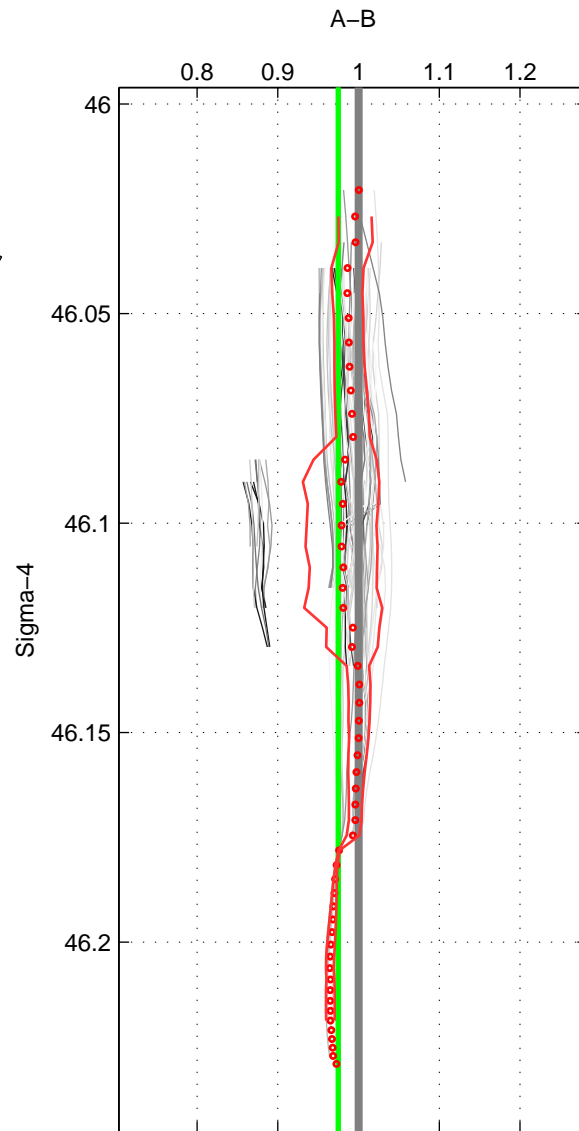

Cruise A (red). Date: Feb 2005 Cruisename: 126-06AQ20050122  
 Cruise B (blue). Date: Sep 2006 Cruisename: 127-06AQ20060825

\*\*\* "Favourite" values are means of spaces 1 2.

	Offset	O.StDev	Ratio	R.Stdev	Rating
SIGMA:	-6.898	0.365	0.975	0.001	4
THETA:	-5.536	2.115	0.979	0.008	4
DEPTH:	5.152	10.620	1.022	0.045	3
FAV.:	-6.217	1.240	0.977	0.004	4

Profiles of A: 24  
 Profiles of B: 14  
 Diff profs : 96  
 WMoffset (A-B): -6.8978  
 WMoffset stdev: 0.36549  
 WMratio (A/B): 0.97489  
 WMratio stdev: 0.0013147

Quality (1-5): 4

Profiles of A: 24  
 Profiles of B: 14  
 Diff profs : 87  
 WMoffset (A-B): -5.5364  
 WMoffset stdev: 2.1154  
 WMratio (A/B): 0.97892  
 WMratio stdev: 0.0076547

Quality (1-5): 4

Profiles of A: 24  
 Profiles of B: 14  
 Diff profs : 97  
 WMoffset (A-B): 5.1518  
 WMoffset stdev: 10.6196  
 WMratio (A/B): 1.0216  
 WMratio stdev: 0.044794

Quality (1-5): 3