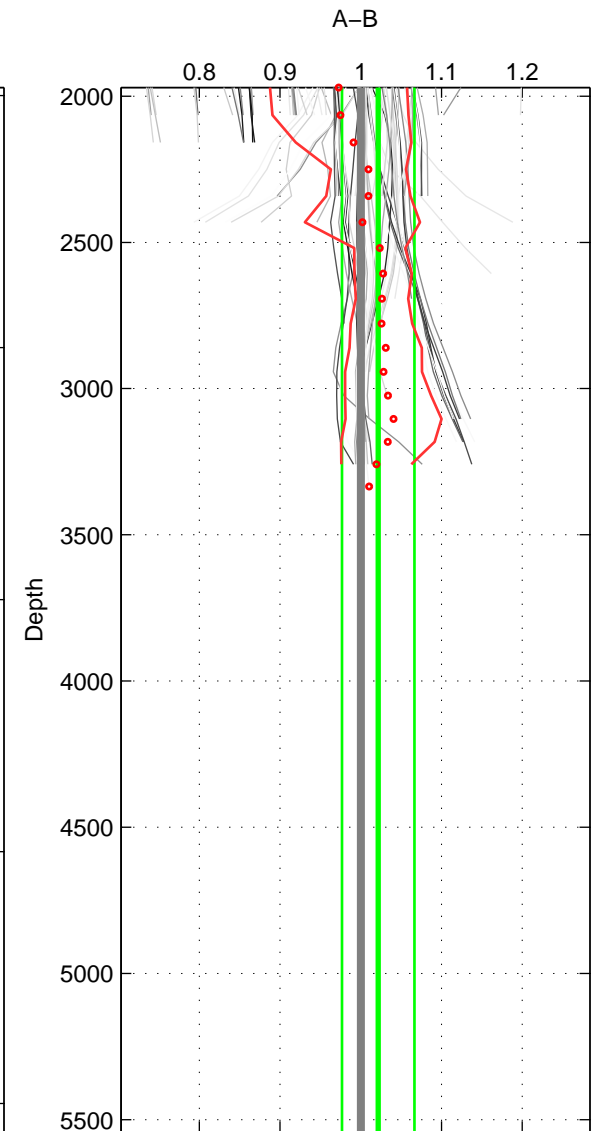

Cruise A (red). Date: Feb 2005 Cruisename: 126-06AQ20050122  
 Cruise B (blue). Date: Sep 2006 Cruisename: 127-06AQ20060825

\*\*\* "Favourite" values are means of spaces 1 2.

	Offset	O.StDev	Ratio	R.Stdev	Rating
SIGMA:	-6.898	0.365	0.975	0.001	4
THETA:	-5.536	2.115	0.979	0.008	4
DEPTH:	5.152	10.620	1.022	0.045	3
FAV.:	-6.217	1.240	0.977	0.004	4

Profiles of A: 24  
 Profiles of B: 14  
 Diff profs : 96  
 WMoffset (A-B): -6.8978  
 WMoffset stdev: 0.36549  
 WMratio (A/B): 0.97489  
 WMratio stdev: 0.0013147

Quality (1-5): 4

Profiles of A: 24  
 Profiles of B: 14  
 Diff profs : 87  
 WMoffset (A-B): -5.5364  
 WMoffset stdev: 2.1154  
 WMratio (A/B): 0.97892  
 WMratio stdev: 0.0076547

Quality (1-5): 4

Profiles of A: 24  
 Profiles of B: 14  
 Diff profs : 97  
 WMoffset (A-B): 5.1518  
 WMoffset stdev: 10.6196  
 WMratio (A/B): 1.0216  
 WMratio stdev: 0.044794

Quality (1-5): 3