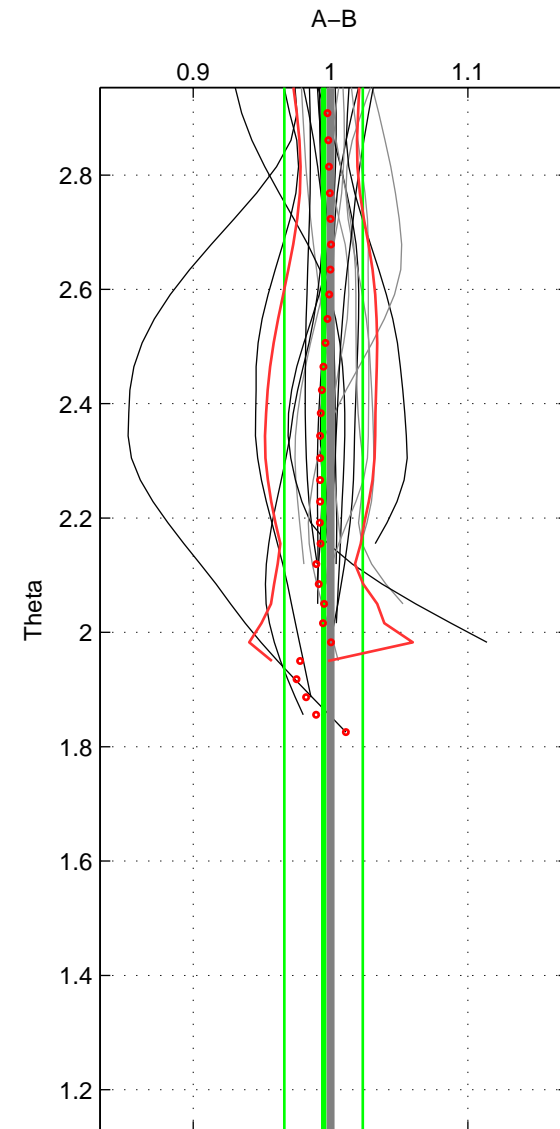

Cruise A (red). Date: Jul 2007 Cruisename: 716-49UP20070724

Cruise B (blue). Date: Feb 2008 Cruisename: 717-49UP20080122

\*\*\* "Favourite" values are those of space 1.

	Offset	O.StDev	Ratio	R.Stdev	Rating
SIGMA:	-0.617	1.842	0.993	0.018	5
THETA:	-0.381	2.232	0.995	0.029	4
DEPTH:	-0.718	0.245	0.993	0.004	3
FAV.:	-0.617	1.842	0.993	0.018	5

Profiles of A: 14  
 Profiles of B: 17  
 Diff profs : 21  
 WMoffset (A-B): -0.61671  
 WMoffset stdev: 1.8416  
 WMratio (A/B): 0.99316  
 WMratio stdev: 0.018177

Quality (1-5): 5

Profiles of A: 14  
 Profiles of B: 17  
 Diff profs : 21  
 WMoffset (A-B): -0.38126  
 WMoffset stdev: 2.2319  
 WMratio (A/B): 0.99493  
 WMratio stdev: 0.028534

Quality (1-5): 4

Profiles of A: 14  
 Profiles of B: 17  
 Diff profs : 21  
 WMoffset (A-B): -0.71829  
 WMoffset stdev: 0.24466  
 WMratio (A/B): 0.9931  
 WMratio stdev: 0.0035064

Quality (1-5): 3

Please note that statistics are bad.