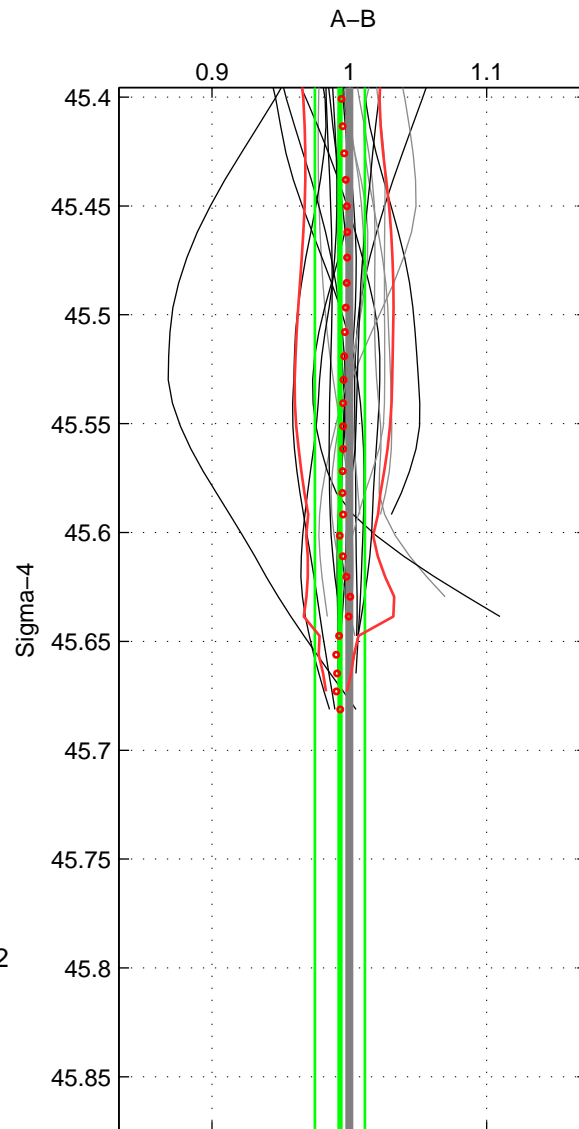

Cruise A (red). Date: Jul 2007 Cruisename: 716-49UP20070724

Cruise B (blue). Date: Feb 2008 Cruisename: 717-49UP20080122

\*\*\* "Favourite" values are those of space 1.

	Offset	O.StDev	Ratio	R.Stdev	Rating
SIGMA:	-0.617	1.842	0.993	0.018	5
THETA:	-0.381	2.232	0.995	0.029	4
DEPTH:	-0.718	0.245	0.993	0.004	3
FAV.:	-0.617	1.842	0.993	0.018	5

Profiles of A: 14  
 Profiles of B: 17  
 Diff profs : 21  
 WMoffset (A-B): -0.61671  
 WMoffset stdev: 1.8416  
 WMratio (A/B): 0.99316  
 WMratio stdev: 0.018177

Quality (1-5): 5

Profiles of A: 14  
 Profiles of B: 17  
 Diff profs : 21  
 WMoffset (A-B): -0.38126  
 WMoffset stdev: 2.2319  
 WMratio (A/B): 0.99493  
 WMratio stdev: 0.028534

Quality (1-5): 4

Profiles of A: 14  
 Profiles of B: 17  
 Diff profs : 21  
 WMoffset (A-B): -0.71829  
 WMoffset stdev: 0.24466  
 WMratio (A/B): 0.9931  
 WMratio stdev: 0.0035064

Quality (1-5): 3

Please note that statistics are bad.