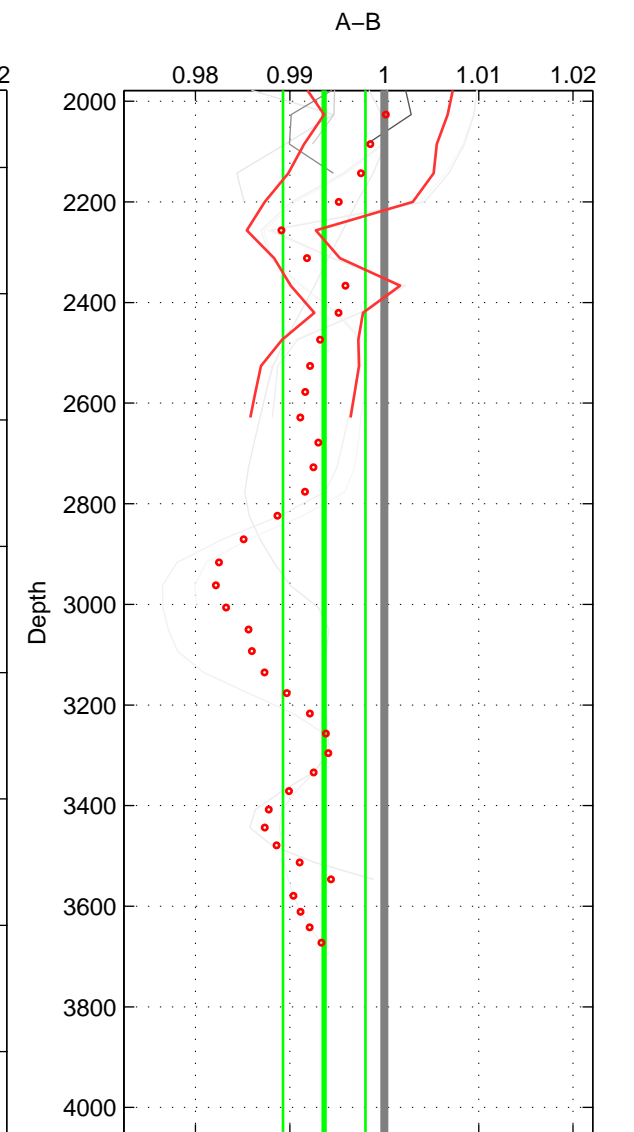

Cruise A (red). Date: Jul 1984 Cruisename: 1-06AQ19840719

Cruise B (blue). Date: Sep 1991 Cruisename: 106-77DN19910726

\*\*\* "Favourite" values are means of spaces 1 2.

	Offset	O.StDev	Ratio	R.Stdev	Rating
SIGMA:	-1.386	1.538	0.995	0.005	4
THETA:	-1.508	1.495	0.995	0.005	4
DEPTH:	-1.949	1.347	0.994	0.004	3
FAV.:	-1.447	1.517	0.995	0.005	4

Profiles of A: 3  
 Profiles of B: 7  
 Diff profs : 9  
 WMoffset (A-B): -1.3864  
 WMoffset stdev: 1.538  
 WMratio (A/B): 0.99548  
 WMratio stdev: 0.005007

Quality (1-5): 4

Profiles of A: 3  
 Profiles of B: 7  
 Diff profs : 9  
 WMoffset (A-B): -1.5079  
 WMoffset stdev: 1.4952  
 WMratio (A/B): 0.99508  
 WMratio stdev: 0.0048602

Quality (1-5): 4

Profiles of A: 3  
 Profiles of B: 7  
 Diff profs : 9  
 WMoffset (A-B): -1.9492  
 WMoffset stdev: 1.3467  
 WMratio (A/B): 0.99363  
 WMratio stdev: 0.0043669

Quality (1-5): 3