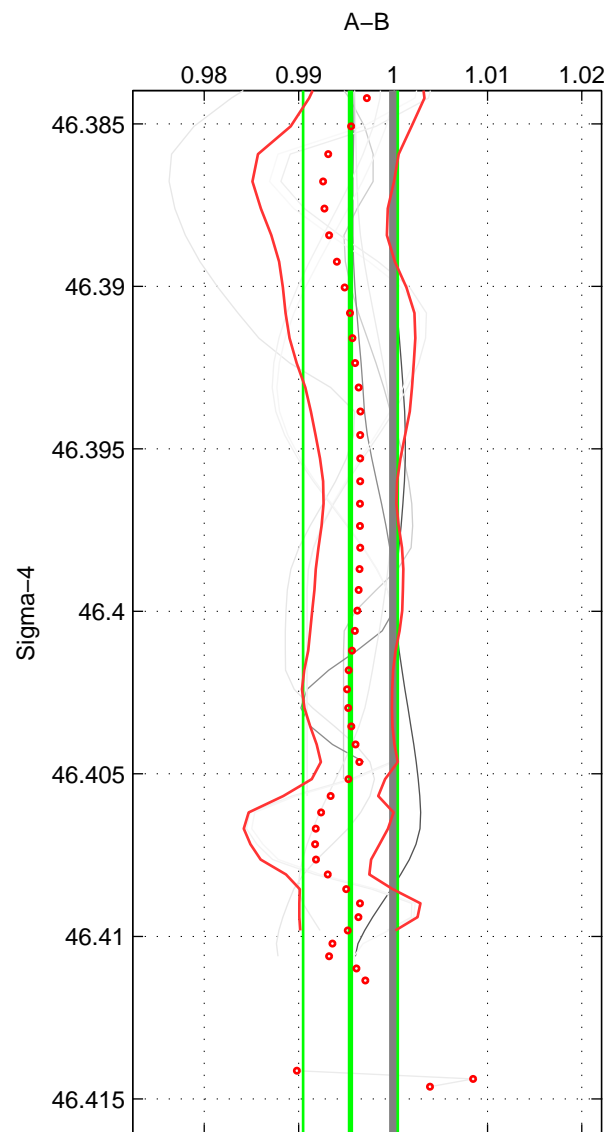

Cruise A (red). Date: Jul 1984 Cruisename: 1-06AQ19840719

Cruise B (blue). Date: Sep 1991 Cruisename: 106-77DN19910726

\*\*\* "Favourite" values are means of spaces 1 2.

	Offset	O.StDev	Ratio	R.Stdev	Rating
SIGMA:	-1.386	1.538	0.995	0.005	4
THETA:	-1.508	1.495	0.995	0.005	4
DEPTH:	-1.949	1.347	0.994	0.004	3
FAV.:	-1.447	1.517	0.995	0.005	4

Profiles of A: 3  
 Profiles of B: 7  
 Diff profs : 9  
 WMoffset (A-B): -1.3864  
 WMoffset stdev: 1.538  
 WMratio (A/B): 0.99548  
 WMratio stdev: 0.005007

Quality (1-5): 4

Profiles of A: 3  
 Profiles of B: 7  
 Diff profs : 9  
 WMoffset (A-B): -1.5079  
 WMoffset stdev: 1.4952  
 WMratio (A/B): 0.99508  
 WMratio stdev: 0.0048602

Quality (1-5): 4

Profiles of A: 3  
 Profiles of B: 7  
 Diff profs : 9  
 WMoffset (A-B): -1.9492  
 WMoffset stdev: 1.3467  
 WMratio (A/B): 0.99363  
 WMratio stdev: 0.0043669

Quality (1-5): 3