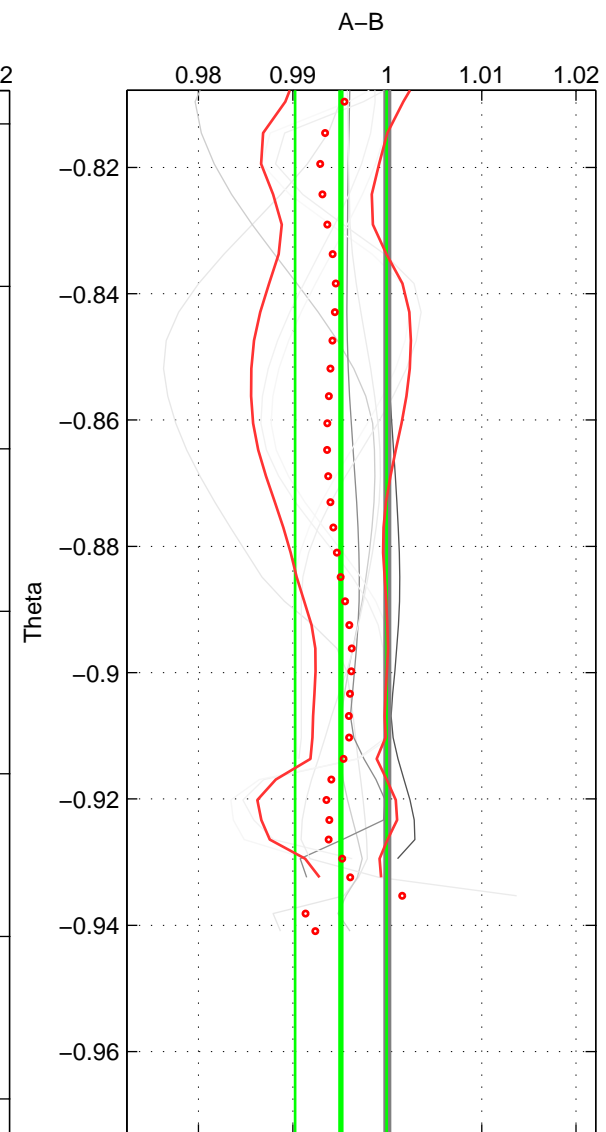

Cruise A (red). Date: Jul 1984 Cruisename: 1-06AQ19840719

Cruise B (blue). Date: Sep 1991 Cruisename: 106-77DN19910726

\*\*\* "Favourite" values are means of spaces 1 2.

	Offset	O.StDev	Ratio	R.Stdev	Rating
SIGMA:	-1.386	1.538	0.995	0.005	4
THETA:	-1.508	1.495	0.995	0.005	4
DEPTH:	-1.949	1.347	0.994	0.004	3
FAV.:	-1.447	1.517	0.995	0.005	4

Profiles of A: 3  
 Profiles of B: 7  
 Diff profs : 9  
 WMoffset (A-B): -1.3864  
 WMoffset stdev: 1.538  
 WMratio (A/B): 0.99548  
 WMratio stdev: 0.005007

Quality (1-5): 4

Profiles of A: 3  
 Profiles of B: 7  
 Diff profs : 9  
 WMoffset (A-B): -1.5079  
 WMoffset stdev: 1.4952  
 WMratio (A/B): 0.99508  
 WMratio stdev: 0.0048602

Quality (1-5): 4

Profiles of A: 3  
 Profiles of B: 7  
 Diff profs : 9  
 WMoffset (A-B): -1.9492  
 WMoffset stdev: 1.3467  
 WMratio (A/B): 0.99363  
 WMratio stdev: 0.0043669

Quality (1-5): 3