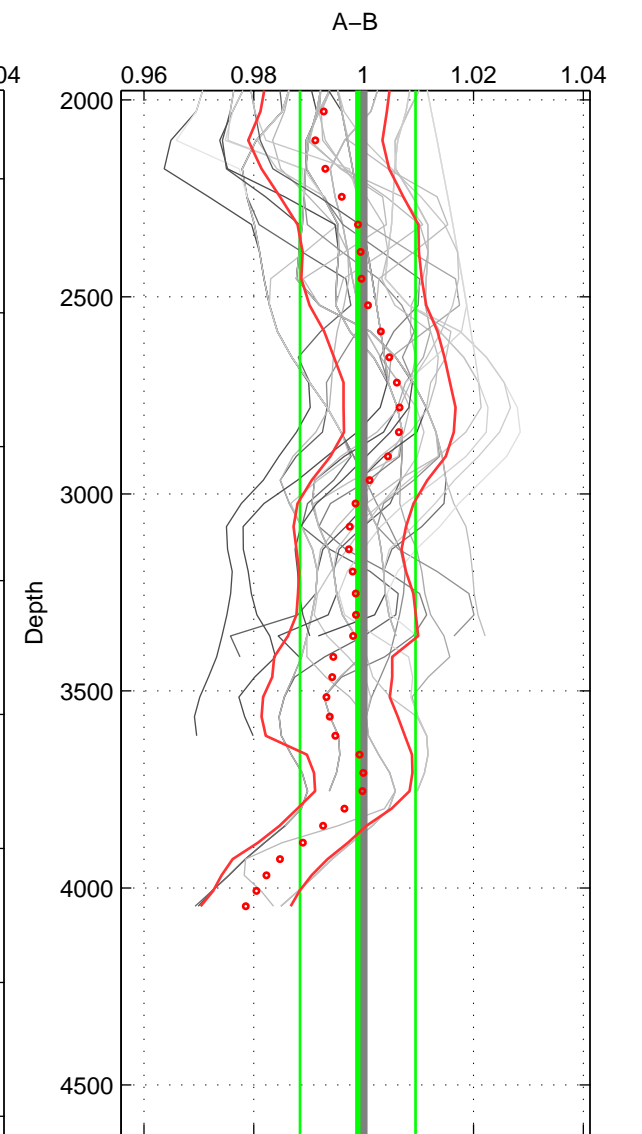

Cruise A (red). Date: Jun 2006 Cruisename: 197-18HU20060524  
 Cruise B (blue). Date: Jun 1995 Cruisename: 242-32OC19950529

\*\*\* "Favourite" values are means of spaces 1 2 3.

	Offset	O.StDev	Ratio	R.Stdev	Rating
SIGMA:	-0.739	2.517	0.997	0.009	5
THETA:	-0.781	2.409	0.997	0.009	5
DEPTH:	-0.296	2.858	0.999	0.011	5
FAV. :	-0.606	2.595	0.998	0.010	5

Profiles of A: 4  
 Profiles of B: 11  
 Diff profs : 44  
 WMoffset (A-B): -0.73921  
 WMoffset stdev: 2.5168  
 WMratio (A/B): 0.99732  
 WMratio stdev: 0.0092599

Quality (1-5): 5

Profiles of A: 4  
 Profiles of B: 11  
 Diff profs : 44  
 WMoffset (A-B): -0.78127  
 WMoffset stdev: 2.4093  
 WMratio (A/B): 0.99716  
 WMratio stdev: 0.0088607

Quality (1-5): 5

Profiles of A: 4  
 Profiles of B: 11  
 Diff profs : 44  
 WMoffset (A-B): -0.29618  
 WMoffset stdev: 2.858  
 WMratio (A/B): 0.99893  
 WMratio stdev: 0.010519

Quality (1-5): 5