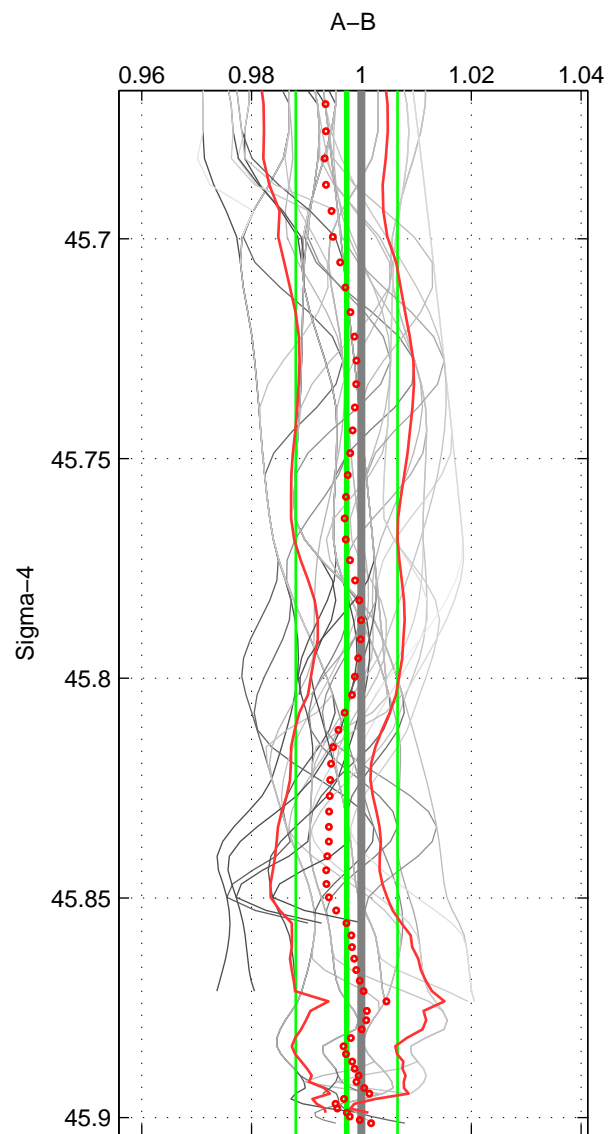

Cruise A (red). Date: Jun 2006 Cruisename: 197-18HU20060524  
 Cruise B (blue). Date: Jun 1995 Cruisename: 242-32OC19950529

\*\*\* "Favourite" values are means of spaces 1 2 3.

	Offset	O.StDev	Ratio	R.Stdev	Rating
SIGMA:	-0.739	2.517	0.997	0.009	5
THETA:	-0.781	2.409	0.997	0.009	5
DEPTH:	-0.296	2.858	0.999	0.011	5
FAV. :	-0.606	2.595	0.998	0.010	5

Profiles of A: 4  
 Profiles of B: 11  
 Diff profs : 44  
 WMoffset (A-B): -0.73921  
 WMoffset stdev: 2.5168  
 WMratio (A/B): 0.99732  
 WMratio stdev: 0.0092599

Quality (1-5): 5

Profiles of A: 4  
 Profiles of B: 11  
 Diff profs : 44  
 WMoffset (A-B): -0.78127  
 WMoffset stdev: 2.4093  
 WMratio (A/B): 0.99716  
 WMratio stdev: 0.0088607

Quality (1-5): 5

Profiles of A: 4  
 Profiles of B: 11  
 Diff profs : 44  
 WMoffset (A-B): -0.29618  
 WMoffset stdev: 2.858  
 WMratio (A/B): 0.99893  
 WMratio stdev: 0.010519

Quality (1-5): 5