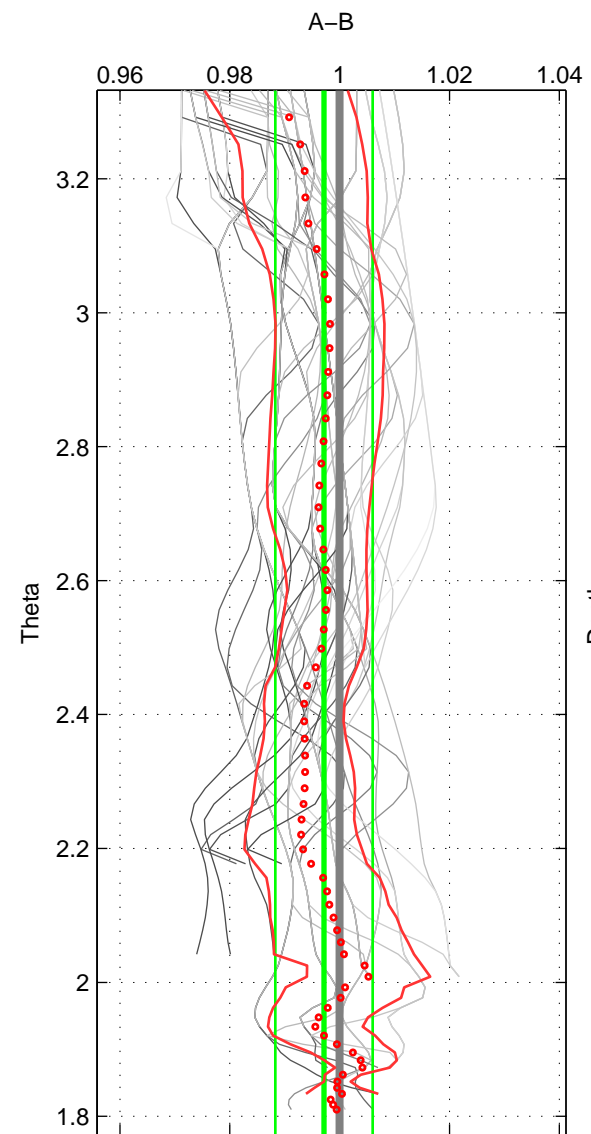

Cruise A (red). Date: Jun 2006 Cruisename: 197-18HU20060524  
 Cruise B (blue). Date: Jun 1995 Cruisename: 242-32OC19950529

\*\*\* "Favourite" values are means of spaces 1 2 3.

	Offset	O.StDev	Ratio	R.Stdev	Rating
SIGMA:	-0.739	2.517	0.997	0.009	5
THETA:	-0.781	2.409	0.997	0.009	5
DEPTH:	-0.296	2.858	0.999	0.011	5
FAV. :	-0.606	2.595	0.998	0.010	5

Profiles of A: 4  
 Profiles of B: 11  
 Diff profs : 44  
 WMoffset (A-B): -0.73921  
 WMoffset stdev: 2.5168  
 WMratio (A/B): 0.99732  
 WMratio stdev: 0.0092599

Quality (1-5): 5

Profiles of A: 4  
 Profiles of B: 11  
 Diff profs : 44  
 WMoffset (A-B): -0.78127  
 WMoffset stdev: 2.4093  
 WMratio (A/B): 0.99716  
 WMratio stdev: 0.0088607

Quality (1-5): 5

Profiles of A: 4  
 Profiles of B: 11  
 Diff profs : 44  
 WMoffset (A-B): -0.29618  
 WMoffset stdev: 2.858  
 WMratio (A/B): 0.99893  
 WMratio stdev: 0.010519

Quality (1-5): 5