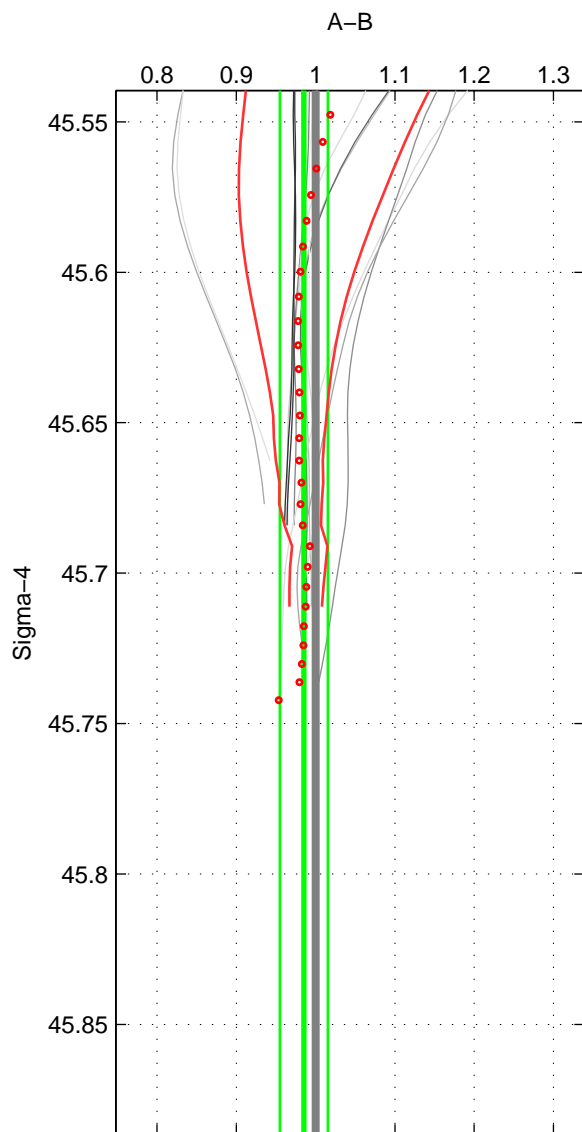

Cruise A (red). Date: Aug 2007 Cruisename: 611-49NZ20070724

Cruise B (blue). Date: Jun 1997 Cruisename: 681-49UP19970530

*** "Favourite" values are means of spaces 1 2.

	Offset	O.StDev	Ratio	R.Stdev	Rating
SIGMA:	-1.065	2.127	0.985	0.030	4
THETA:	-0.781	2.319	0.989	0.033	4
DEPTH:	-4.239	0.912	0.937	0.003	3
FAV. :	-0.923	2.223	0.987	0.032	4

Profiles of A: 6
 Profiles of B: 9
 Diff profs : 13
 WMoffset (A-B): -1.0651
 WMoffset stdev: 2.1268
 WMratio (A/B): 0.98534
 WMratio stdev: 0.030288

Quality (1-5): 4

Profiles of A: 6
 Profiles of B: 9
 Diff profs : 13
 WMoffset (A-B): -0.78117
 WMoffset stdev: 2.3185
 WMratio (A/B): 0.9892
 WMratio stdev: 0.033044

Quality (1-5): 4

Profiles of A: 6
 Profiles of B: 9
 Diff profs : 13
 WMoffset (A-B): -4.2393
 WMoffset stdev: 0.91244
 WMratio (A/B): 0.93656
 WMratio stdev: 0.0027745

Quality (1-5): 3

Please note that statistics are bad.