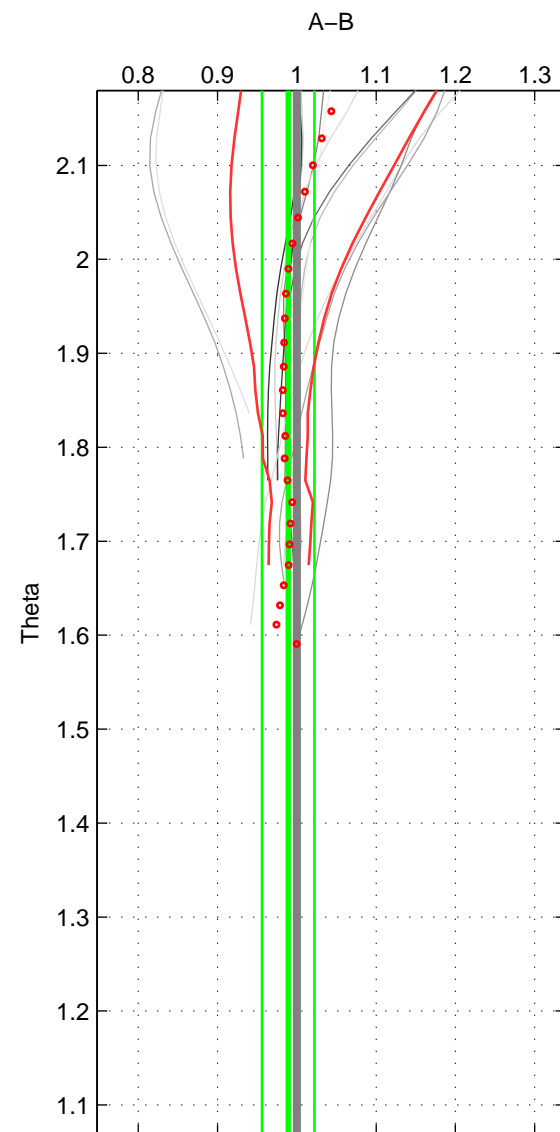

Cruise A (red). Date: Aug 2007 Cruisename: 611-49NZ20070724

Cruise B (blue). Date: Jun 1997 Cruisename: 681-49UP19970530

*** "Favourite" values are means of spaces 1 2.

	Offset	O.StDev	Ratio	R.Stdev	Rating
SIGMA:	-1.065	2.127	0.985	0.030	4
THETA:	-0.781	2.319	0.989	0.033	4
DEPTH:	-4.239	0.912	0.937	0.003	3
FAV. :	-0.923	2.223	0.987	0.032	4

Profiles of A: 6
 Profiles of B: 9
 Diff profs : 13
 WMoffset (A-B): -1.0651
 WMoffset stdev: 2.1268
 WMratio (A/B): 0.98534
 WMratio stdev: 0.030288

Quality (1-5): 4

Profiles of A: 6
 Profiles of B: 9
 Diff profs : 13
 WMoffset (A-B): -0.78117
 WMoffset stdev: 2.3185
 WMratio (A/B): 0.9892
 WMratio stdev: 0.033044

Quality (1-5): 4

Profiles of A: 6
 Profiles of B: 9
 Diff profs : 13
 WMoffset (A-B): -4.2393
 WMoffset stdev: 0.91244
 WMratio (A/B): 0.93656
 WMratio stdev: 0.0027745

Quality (1-5): 3

Please note that statistics are bad.