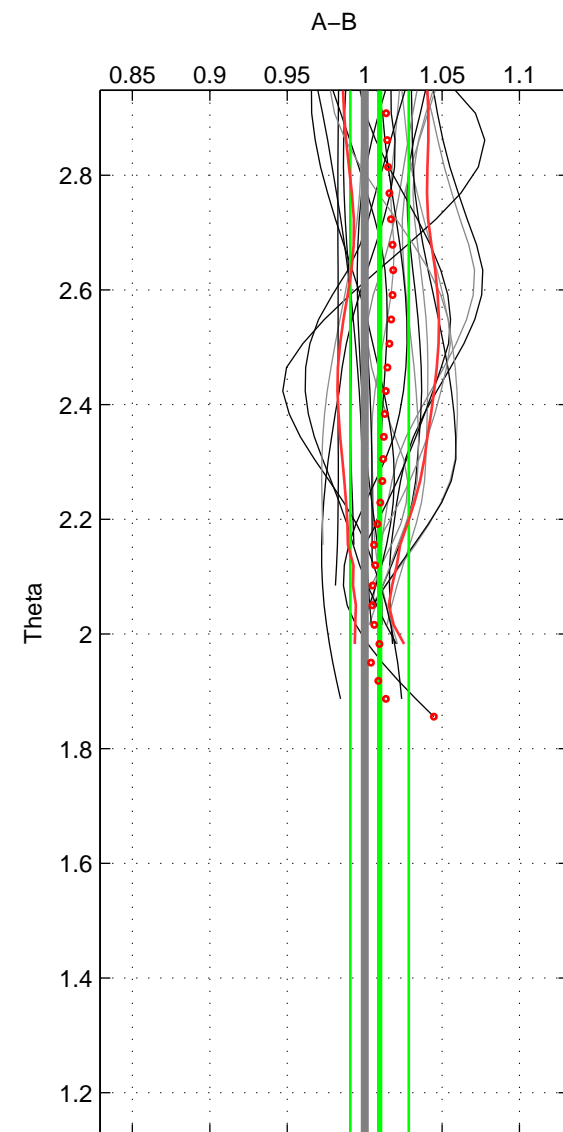

Cruise A (red). Date: Oct 2006 Cruisename: 713-49UP20061021

Cruise B (blue). Date: Feb 2008 Cruisename: 717-49UP20080122

*** "Favourite" values are means of spaces 1 2.

	Offset	O.StDev	Ratio	R.Stdev	Rating
SIGMA:	0.491	1.850	1.006	0.019	5
THETA:	0.838	1.769	1.010	0.019	5
DEPTH:	0.313	0.592	1.006	0.007	3
FAV.:	0.664	1.810	1.008	0.019	5

Profiles of A: 15
 Profiles of B: 17
 Diff profs : 23
 WMoffset (A-B): 0.49072
 WMoffset stdev: 1.8501
 WMratio (A/B): 1.0055
 WMratio stdev: 0.018579

Quality (1-5): 5

Profiles of A: 15
 Profiles of B: 17
 Diff profs : 23
 WMoffset (A-B): 0.83781
 WMoffset stdev: 1.7694
 WMratio (A/B): 1.0096
 WMratio stdev: 0.018853

Quality (1-5): 5

Profiles of A: 15
 Profiles of B: 17
 Diff profs : 23
 WMoffset (A-B): 0.313
 WMoffset stdev: 0.59181
 WMratio (A/B): 1.0056
 WMratio stdev: 0.0070332

Quality (1-5): 3

Please note that statistics are bad.