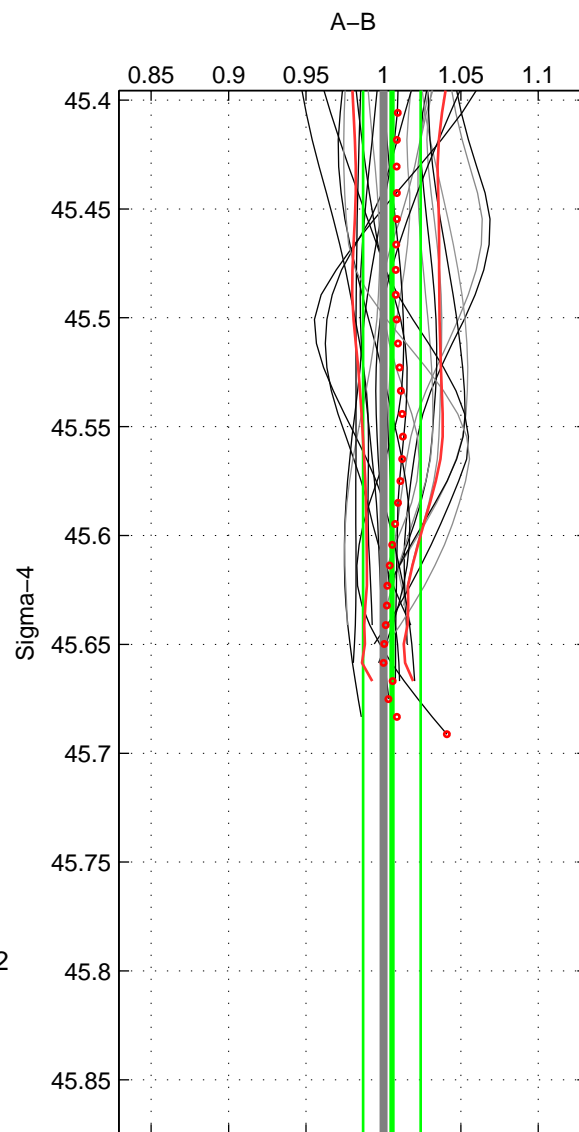

Cruise A (red). Date: Oct 2006 Cruisename: 713-49UP20061021

Cruise B (blue). Date: Feb 2008 Cruisename: 717-49UP20080122

*** "Favourite" values are means of spaces 1 2.

	Offset	O.StDev	Ratio	R.Stdev	Rating
SIGMA:	0.491	1.850	1.006	0.019	5
THETA:	0.838	1.769	1.010	0.019	5
DEPTH:	0.313	0.592	1.006	0.007	3
FAV.:	0.664	1.810	1.008	0.019	5

Profiles of A: 15
 Profiles of B: 17
 Diff profs : 23
 WMoffset (A-B): 0.49072
 WMoffset stdev: 1.8501
 WMratio (A/B): 1.0055
 WMratio stdev: 0.018579

Quality (1-5): 5

Profiles of A: 15
 Profiles of B: 17
 Diff profs : 23
 WMoffset (A-B): 0.83781
 WMoffset stdev: 1.7694
 WMratio (A/B): 1.0096
 WMratio stdev: 0.018853

Quality (1-5): 5

Profiles of A: 15
 Profiles of B: 17
 Diff profs : 23
 WMoffset (A-B): 0.313
 WMoffset stdev: 0.59181
 WMratio (A/B): 1.0056
 WMratio stdev: 0.0070332

Quality (1-5): 3

Please note that statistics are bad.