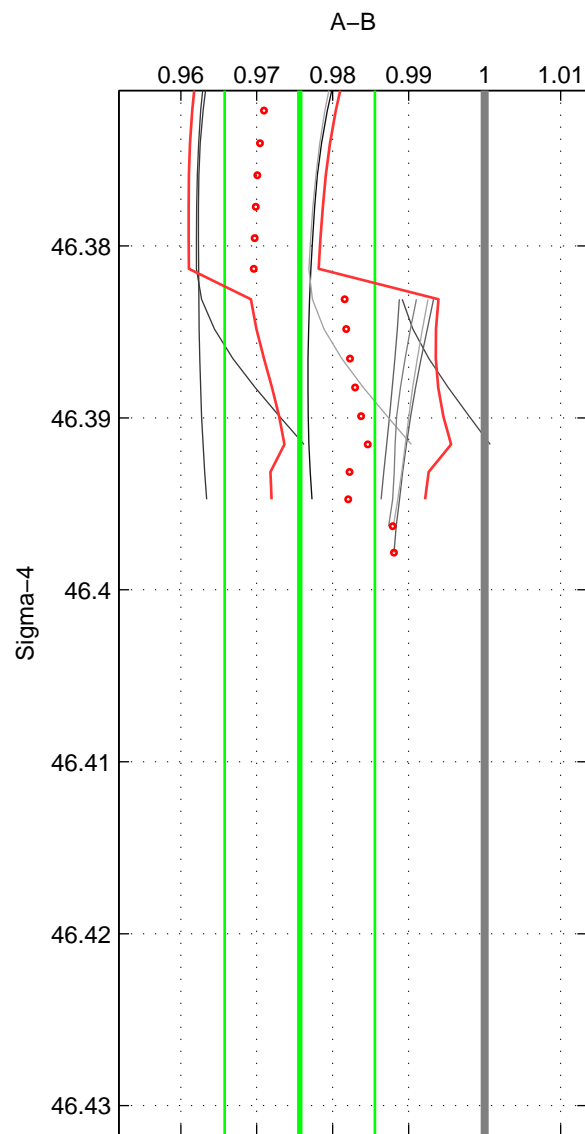

Cruise A (red). Date: Jun 2009 Cruisename: 83-58GS20090528
 Cruise B (blue). Date: Sep 1980 Cruisename: 111-77YM19800811

*** "Favourite" values are means of spaces 1 2.

	Offset	O.StDev	Ratio	R.Stdev	Rating
SIGMA:	-7.435	3.105	0.976	0.010	4
THETA:	-6.431	3.698	0.979	0.012	4
DEPTH:	-7.086	0.987	0.977	0.003	3
FAV.:	-6.933	3.401	0.977	0.011	4

Profiles of A: 7
 Profiles of B: 3
 Diff profs : 9
 WMoffset (A-B): -7.435
 WMoffset stdev: 3.1049
 WMratio (A/B): 0.97566
 WMratio stdev: 0.0098848

Quality (1-5): 4

Profiles of A: 7
 Profiles of B: 3
 Diff profs : 9
 WMoffset (A-B): -6.431
 WMoffset stdev: 3.6976
 WMratio (A/B): 0.97896
 WMratio stdev: 0.011833

Quality (1-5): 4

Profiles of A: 7
 Profiles of B: 3
 Diff profs : 9
 WMoffset (A-B): -7.0858
 WMoffset stdev: 0.9869
 WMratio (A/B): 0.97681
 WMratio stdev: 0.0031568

Quality (1-5): 3

Please note that statistics are bad.