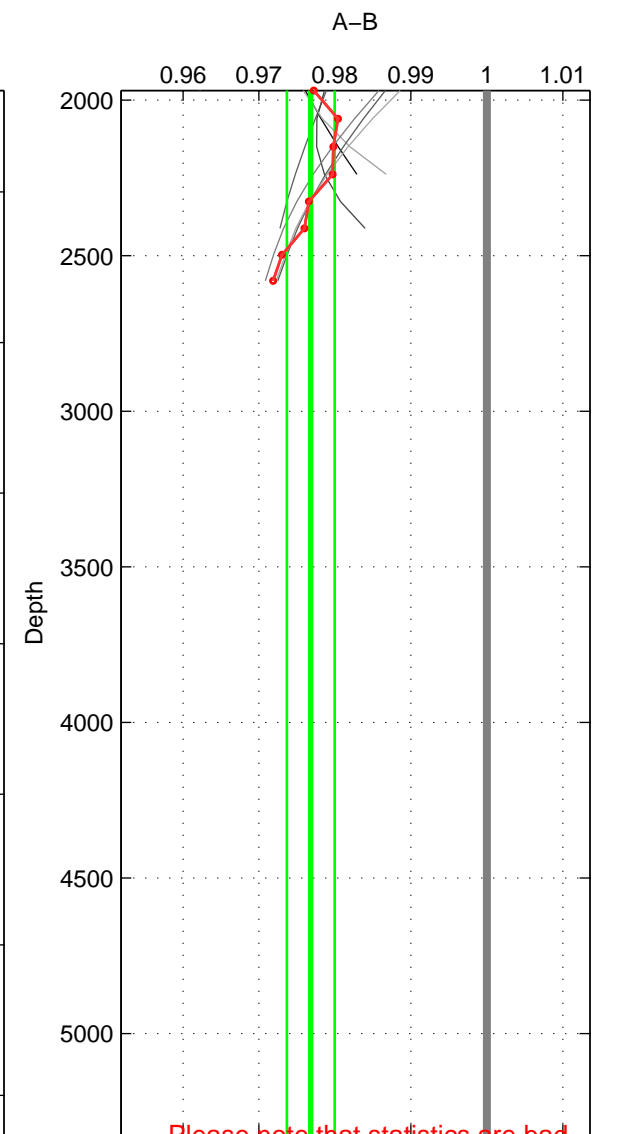

Cruise A (red). Date: Jun 2009 Cruisename: 83-58GS20090528
 Cruise B (blue). Date: Sep 1980 Cruisename: 111-77YM19800811

*** "Favourite" values are means of spaces 1 2.

	Offset	O.StDev	Ratio	R.Stdev	Rating
SIGMA:	-7.435	3.105	0.976	0.010	4
THETA:	-6.431	3.698	0.979	0.012	4
DEPTH:	-7.086	0.987	0.977	0.003	3
FAV.:	-6.933	3.401	0.977	0.011	4

Profiles of A: 7
 Profiles of B: 3
 Diff profs : 9
 WMoffset (A-B): -7.435
 WMoffset stdev: 3.1049
 WMratio (A/B): 0.97566
 WMratio stdev: 0.0098848

Quality (1-5): 4

Profiles of A: 7
 Profiles of B: 3
 Diff profs : 9
 WMoffset (A-B): -6.431
 WMoffset stdev: 3.6976
 WMratio (A/B): 0.97896
 WMratio stdev: 0.011833

Quality (1-5): 4

Profiles of A: 7
 Profiles of B: 3
 Diff profs : 9
 WMoffset (A-B): -7.0858
 WMoffset stdev: 0.9869
 WMratio (A/B): 0.97681
 WMratio stdev: 0.0031568

Quality (1-5): 3

Please note that statistics are bad.