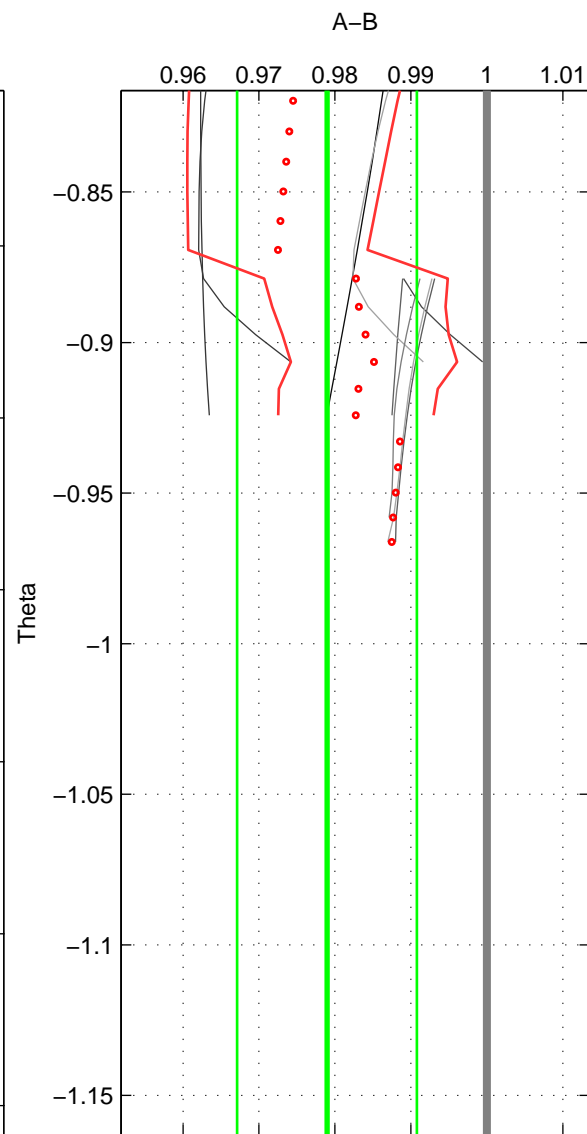

Cruise A (red). Date: Jun 2009 Cruisename: 83-58GS20090528
 Cruise B (blue). Date: Sep 1980 Cruisename: 111-77YM19800811

*** "Favourite" values are means of spaces 1 2.

	Offset	O.StDev	Ratio	R.Stdev	Rating
SIGMA:	-7.435	3.105	0.976	0.010	4
THETA:	-6.431	3.698	0.979	0.012	4
DEPTH:	-7.086	0.987	0.977	0.003	3
FAV.:	-6.933	3.401	0.977	0.011	4

Profiles of A: 7
 Profiles of B: 3
 Diff profs : 9
 WMoffset (A-B): -7.435
 WMoffset stdev: 3.1049
 WMratio (A/B): 0.97566
 WMratio stdev: 0.0098848

Quality (1-5): 4

Profiles of A: 7
 Profiles of B: 3
 Diff profs : 9
 WMoffset (A-B): -6.431
 WMoffset stdev: 3.6976
 WMratio (A/B): 0.97896
 WMratio stdev: 0.011833

Quality (1-5): 4

Profiles of A: 7
 Profiles of B: 3
 Diff profs : 9
 WMoffset (A-B): -7.0858
 WMoffset stdev: 0.9869
 WMratio (A/B): 0.97681
 WMratio stdev: 0.0031568

Quality (1-5): 3

Please note that statistics are bad.