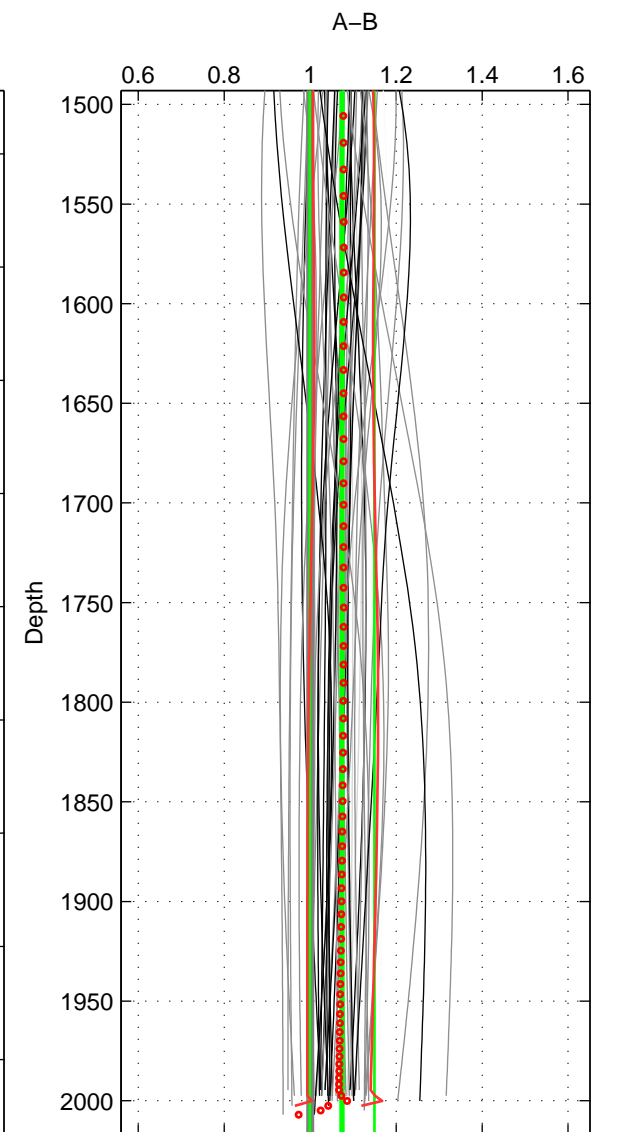

Cruise A (red). Date: Jun 1997 Cruisename: 681-49UP19970530

Cruise B (blue). Date: Jul 2001 Cruisename: 694-49UP20010619

*** "Favourite" values are means of spaces 1 2 3.

	Offset	O.StDev	Ratio	R.Stdev	Rating
SIGMA:	3.241	1.995	1.053	0.029	4
THETA:	3.160	1.186	1.046	0.015	4
DEPTH:	3.947	3.829	1.074	0.075	4
FAV.:	3.449	2.337	1.058	0.040	4

Profiles of A: 20
 Profiles of B: 16
 Diff profs : 48
 WMoffset (A-B): 3.2407
 WMoffset stdev: 1.9955
 WMratio (A/B): 1.0528
 WMratio stdev: 0.02937

Quality (1-5): 4

Profiles of A: 20
 Profiles of B: 16
 Diff profs : 48
 WMoffset (A-B): 3.1596
 WMoffset stdev: 1.1863
 WMratio (A/B): 1.0464
 WMratio stdev: 0.015252

Quality (1-5): 4

Profiles of A: 20
 Profiles of B: 16
 Diff profs : 48
 WMoffset (A-B): 3.9473
 WMoffset stdev: 3.8288
 WMratio (A/B): 1.0742
 WMratio stdev: 0.075232

Quality (1-5): 4