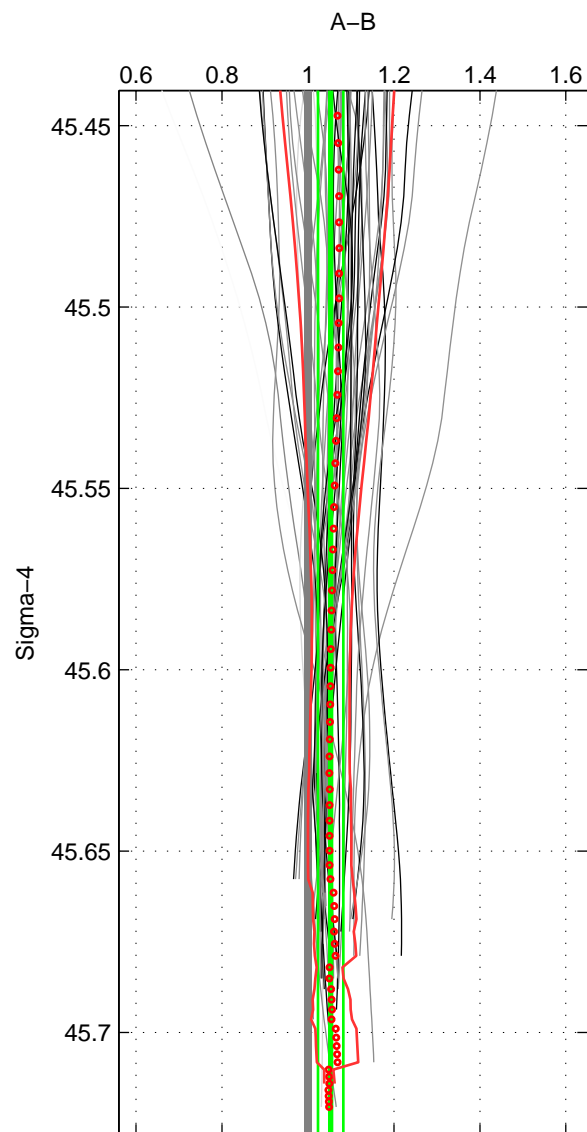

Cruise A (red). Date: Jun 1997 Cruisename: 681-49UP19970530

Cruise B (blue). Date: Jul 2001 Cruisename: 694-49UP20010619

*** "Favourite" values are means of spaces 1 2 3.

	Offset	O.StDev	Ratio	R.Stdev	Rating
SIGMA:	3.241	1.995	1.053	0.029	4
THETA:	3.160	1.186	1.046	0.015	4
DEPTH:	3.947	3.829	1.074	0.075	4
FAV.:	3.449	2.337	1.058	0.040	4

Profiles of A: 20
 Profiles of B: 16
 Diff profs : 48
 WMoffset (A-B): 3.2407
 WMoffset stdev: 1.9955
 WMratio (A/B): 1.0528
 WMratio stdev: 0.02937

Quality (1-5): 4

Profiles of A: 20
 Profiles of B: 16
 Diff profs : 48
 WMoffset (A-B): 3.1596
 WMoffset stdev: 1.1863
 WMratio (A/B): 1.0464
 WMratio stdev: 0.015252

Quality (1-5): 4

Profiles of A: 20
 Profiles of B: 16
 Diff profs : 48
 WMoffset (A-B): 3.9473
 WMoffset stdev: 3.8288
 WMratio (A/B): 1.0742
 WMratio stdev: 0.075232

Quality (1-5): 4