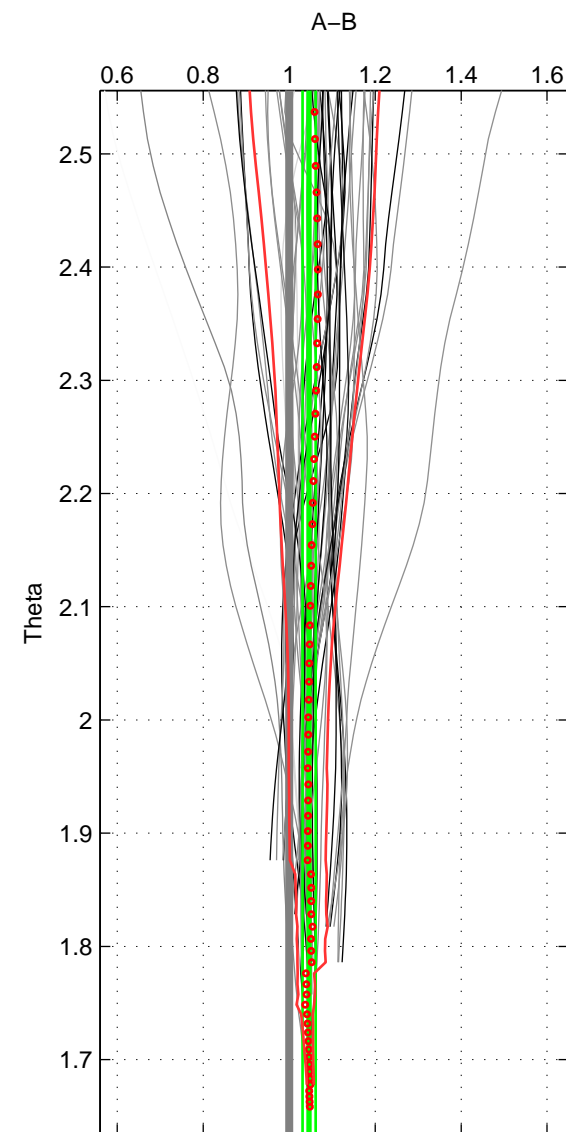

Cruise A (red). Date: Jun 1997 Cruisename: 681-49UP19970530

Cruise B (blue). Date: Jul 2001 Cruisename: 694-49UP20010619

*** "Favourite" values are means of spaces 1 2 3.

	Offset	O.StDev	Ratio	R.Stdev	Rating
SIGMA:	3.241	1.995	1.053	0.029	4
THETA:	3.160	1.186	1.046	0.015	4
DEPTH:	3.947	3.829	1.074	0.075	4
FAV.:	3.449	2.337	1.058	0.040	4

Profiles of A: 20
 Profiles of B: 16
 Diff profs : 48
 WMoffset (A-B): 3.2407
 WMoffset stdev: 1.9955
 WMratio (A/B): 1.0528
 WMratio stdev: 0.02937

Quality (1-5): 4

Profiles of A: 20
 Profiles of B: 16
 Diff profs : 48
 WMoffset (A-B): 3.1596
 WMoffset stdev: 1.1863
 WMratio (A/B): 1.0464
 WMratio stdev: 0.015252

Quality (1-5): 4

Profiles of A: 20
 Profiles of B: 16
 Diff profs : 48
 WMoffset (A-B): 3.9473
 WMoffset stdev: 3.8288
 WMratio (A/B): 1.0742
 WMratio stdev: 0.075232

Quality (1-5): 4