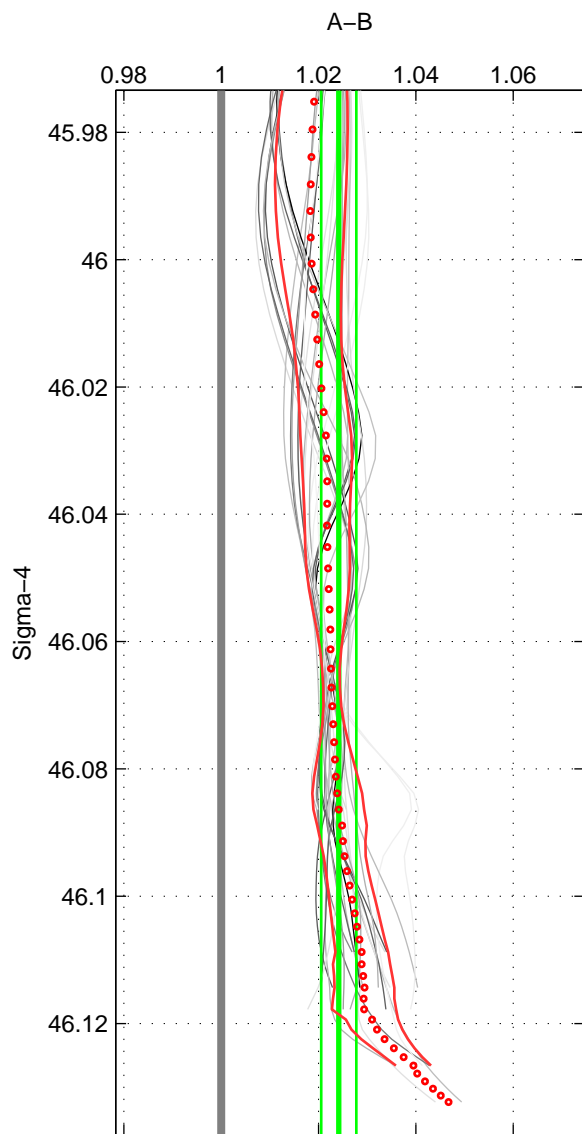

Cruise A (red). Date: Jan 1995 Cruisename: 331-09AR19941213

Cruise B (blue). Date: Apr 1993 Cruisename: 396-09AR19930404

\*\*\* "Favourite" values are means of spaces 1 2 3.

	Offset	O.StDev	Ratio	R.Stdev	Rating
SIGMA:	5.246	0.769	1.024	0.004	5
THETA:	4.412	0.613	1.020	0.003	5
DEPTH:	7.473	1.528	1.034	0.007	5
FAV.:	5.710	0.970	1.026	0.004	5

Profiles of A: 5  
 Profiles of B: 6  
 Diff profs : 25  
 WMoffset (A-B): 5.2456  
 WMoffset stdev: 0.76881  
 WMratio (A/B): 1.0242  
 WMratio stdev: 0.0036045

Quality (1-5): 5

Profiles of A: 5  
 Profiles of B: 6  
 Diff profs : 25  
 WMoffset (A-B): 4.4118  
 WMoffset stdev: 0.61348  
 WMratio (A/B): 1.0203  
 WMratio stdev: 0.0028544

Quality (1-5): 5

Profiles of A: 5  
 Profiles of B: 6  
 Diff profs : 25  
 WMoffset (A-B): 7.4727  
 WMoffset stdev: 1.5282  
 WMratio (A/B): 1.0335  
 WMratio stdev: 0.0070177

Quality (1-5): 5