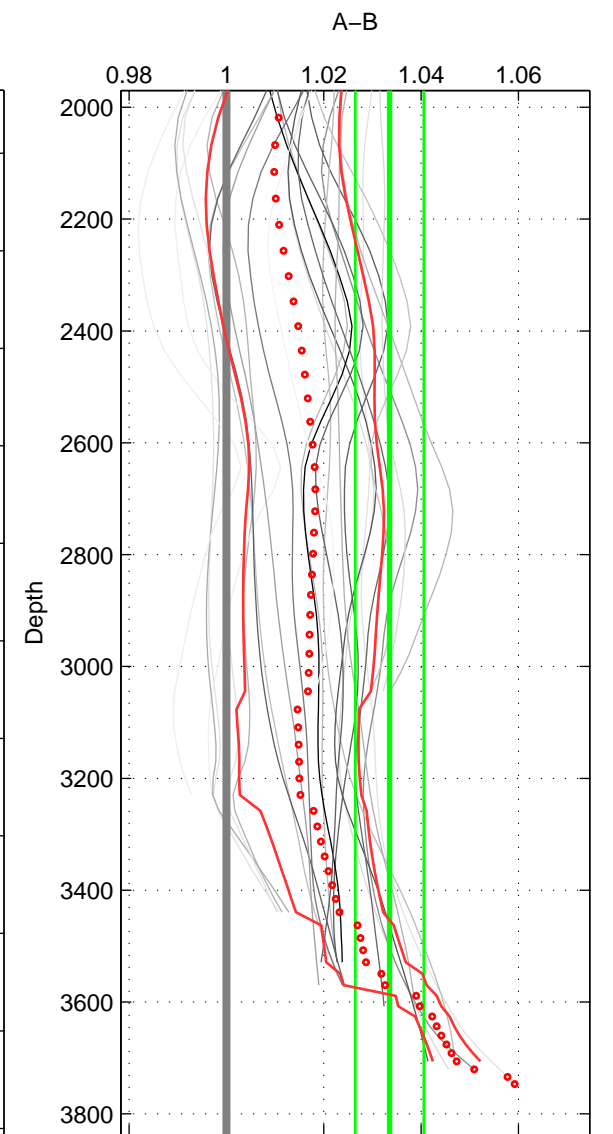

Cruise A (red). Date: Jan 1995 Cruisename: 331-09AR19941213

Cruise B (blue). Date: Apr 1993 Cruisename: 396-09AR19930404

\*\*\* "Favourite" values are means of spaces 1 2 3.

	Offset	O.StDev	Ratio	R.Stdev	Rating
SIGMA:	5.246	0.769	1.024	0.004	5
THETA:	4.412	0.613	1.020	0.003	5
DEPTH:	7.473	1.528	1.034	0.007	5
FAV.:	5.710	0.970	1.026	0.004	5

Profiles of A: 5  
 Profiles of B: 6  
 Diff profs : 25  
 WMoffset (A-B): 5.2456  
 WMoffset stdev: 0.76881  
 WMratio (A/B): 1.0242  
 WMratio stdev: 0.0036045

Quality (1-5): 5

Profiles of A: 5  
 Profiles of B: 6  
 Diff profs : 25  
 WMoffset (A-B): 4.4118  
 WMoffset stdev: 0.61348  
 WMratio (A/B): 1.0203  
 WMratio stdev: 0.0028544

Quality (1-5): 5

Profiles of A: 5  
 Profiles of B: 6  
 Diff profs : 25  
 WMoffset (A-B): 7.4727  
 WMoffset stdev: 1.5282  
 WMratio (A/B): 1.0335  
 WMratio stdev: 0.0070177

Quality (1-5): 5