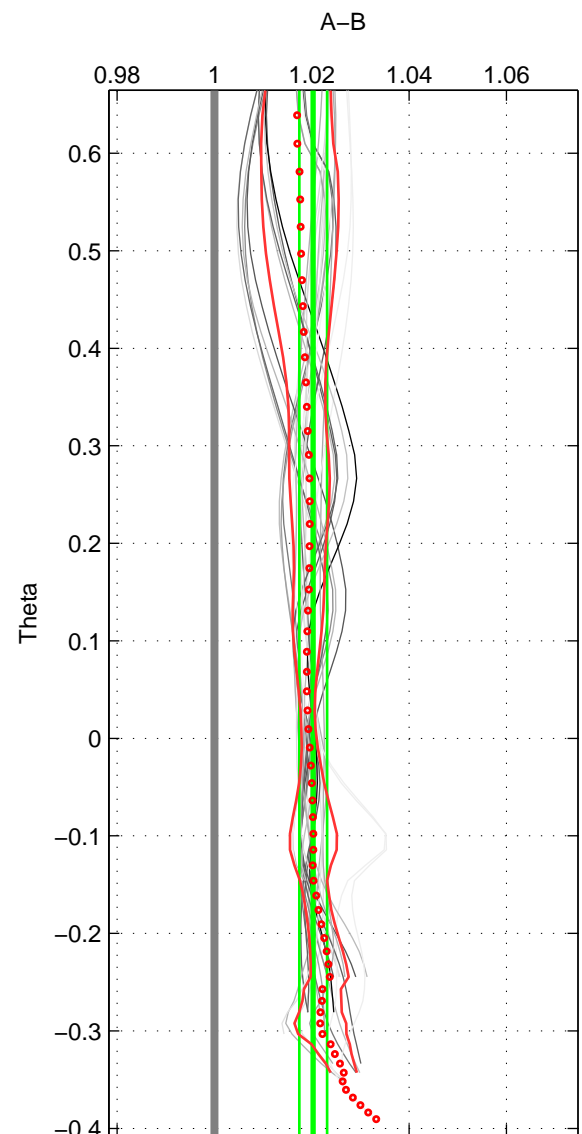

Cruise A (red). Date: Jan 1995 Cruisename: 331-09AR19941213

Cruise B (blue). Date: Apr 1993 Cruisename: 396-09AR19930404

\*\*\* "Favourite" values are means of spaces 1 2 3.

	Offset	O.StDev	Ratio	R.Stdev	Rating
SIGMA:	5.246	0.769	1.024	0.004	5
THETA:	4.412	0.613	1.020	0.003	5
DEPTH:	7.473	1.528	1.034	0.007	5
FAV.:	5.710	0.970	1.026	0.004	5

Profiles of A: 5  
 Profiles of B: 6  
 Diff profs : 25  
 WMoffset (A-B): 5.2456  
 WMoffset stdev: 0.76881  
 WMratio (A/B): 1.0242  
 WMratio stdev: 0.0036045

Quality (1-5): 5

Profiles of A: 5  
 Profiles of B: 6  
 Diff profs : 25  
 WMoffset (A-B): 4.4118  
 WMoffset stdev: 0.61348  
 WMratio (A/B): 1.0203  
 WMratio stdev: 0.0028544

Quality (1-5): 5

Profiles of A: 5  
 Profiles of B: 6  
 Diff profs : 25  
 WMoffset (A-B): 7.4727  
 WMoffset stdev: 1.5282  
 WMratio (A/B): 1.0335  
 WMratio stdev: 0.0070177

Quality (1-5): 5