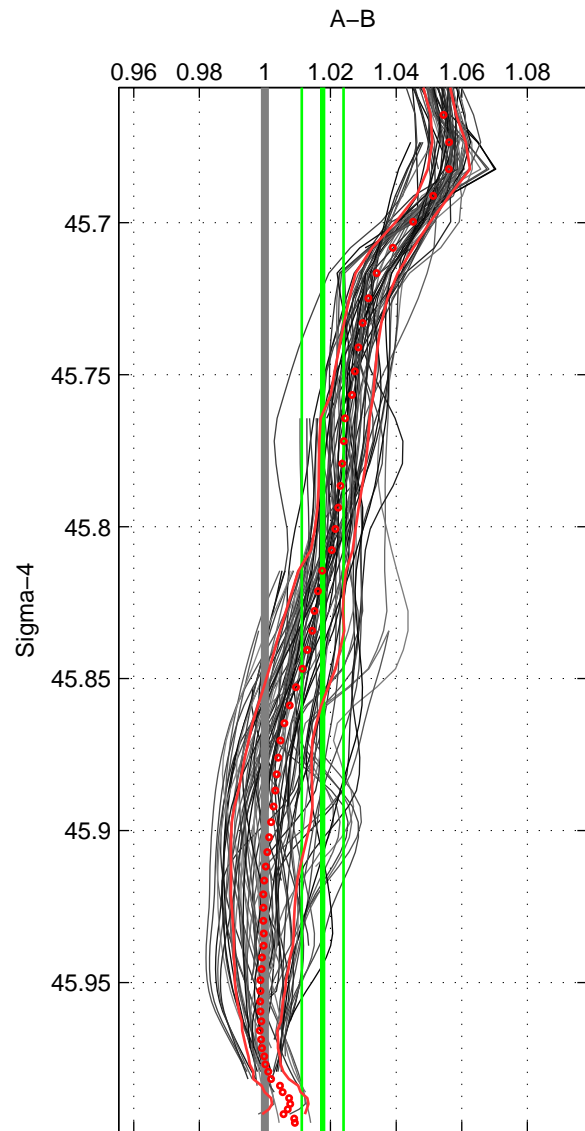

Cruise A (red). Date: Jul 1999 Cruisename: 157-06MT19990711  
 Cruise B (blue). Date: Jun 2006 Cruisename: 197-18HU20060524

\*\*\* "Favourite" values are means of spaces 1 2 3.

	Offset	O.StDev	Ratio	R.Stdev	Rating
SIGMA:	5.231	1.812	1.018	0.006	5
THETA:	4.202	2.203	1.014	0.008	5
DEPTH:	4.038	2.766	1.014	0.010	5
FAV.:	4.490	2.260	1.015	0.008	5

Profiles of A: 25  
 Profiles of B: 14  
 Diff profs : 92  
 WMoffset (A-B): 5.2311  
 WMoffset stdev: 1.8116  
 WMratio (A/B): 1.0176  
 WMratio stdev: 0.0063478

Quality (1-5): 5

Profiles of A: 25  
 Profiles of B: 14  
 Diff profs : 95  
 WMoffset (A-B): 4.2017  
 WMoffset stdev: 2.2025  
 WMratio (A/B): 1.0141  
 WMratio stdev: 0.007668

Quality (1-5): 5

Profiles of A: 25  
 Profiles of B: 14  
 Diff profs : 89  
 WMoffset (A-B): 4.038  
 WMoffset stdev: 2.7664  
 WMratio (A/B): 1.0138  
 WMratio stdev: 0.0095564

Quality (1-5): 5