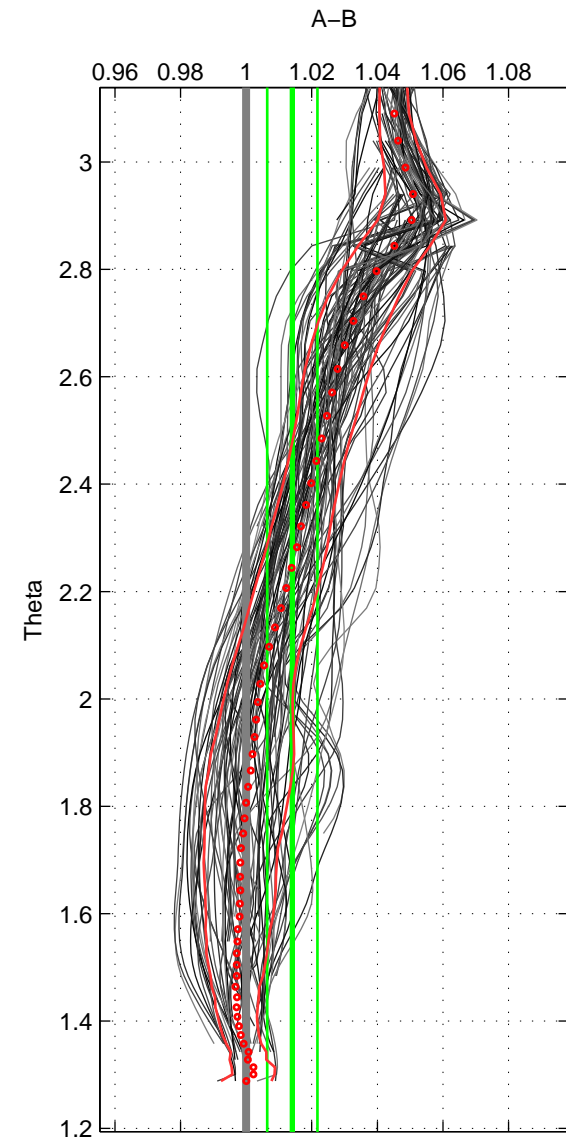

Cruise A (red). Date: Jul 1999 Cruisename: 157-06MT19990711  
 Cruise B (blue). Date: Jun 2006 Cruisename: 197-18HU20060524

\*\*\* "Favourite" values are means of spaces 1 2 3.

	Offset	O.StDev	Ratio	R.Stdev	Rating
SIGMA:	5.231	1.812	1.018	0.006	5
THETA:	4.202	2.203	1.014	0.008	5
DEPTH:	4.038	2.766	1.014	0.010	5
FAV.:	4.490	2.260	1.015	0.008	5

Profiles of A: 25  
 Profiles of B: 14  
 Diff profs : 92  
 WMoffset (A-B): 5.2311  
 WMoffset stdev: 1.8116  
 WMratio (A/B): 1.0176  
 WMratio stdev: 0.0063478

Quality (1-5): 5

Profiles of A: 25  
 Profiles of B: 14  
 Diff profs : 95  
 WMoffset (A-B): 4.2017  
 WMoffset stdev: 2.2025  
 WMratio (A/B): 1.0141  
 WMratio stdev: 0.007668

Quality (1-5): 5

Profiles of A: 25  
 Profiles of B: 14  
 Diff profs : 89  
 WMoffset (A-B): 4.038  
 WMoffset stdev: 2.7664  
 WMratio (A/B): 1.0138  
 WMratio stdev: 0.0095564

Quality (1-5): 5