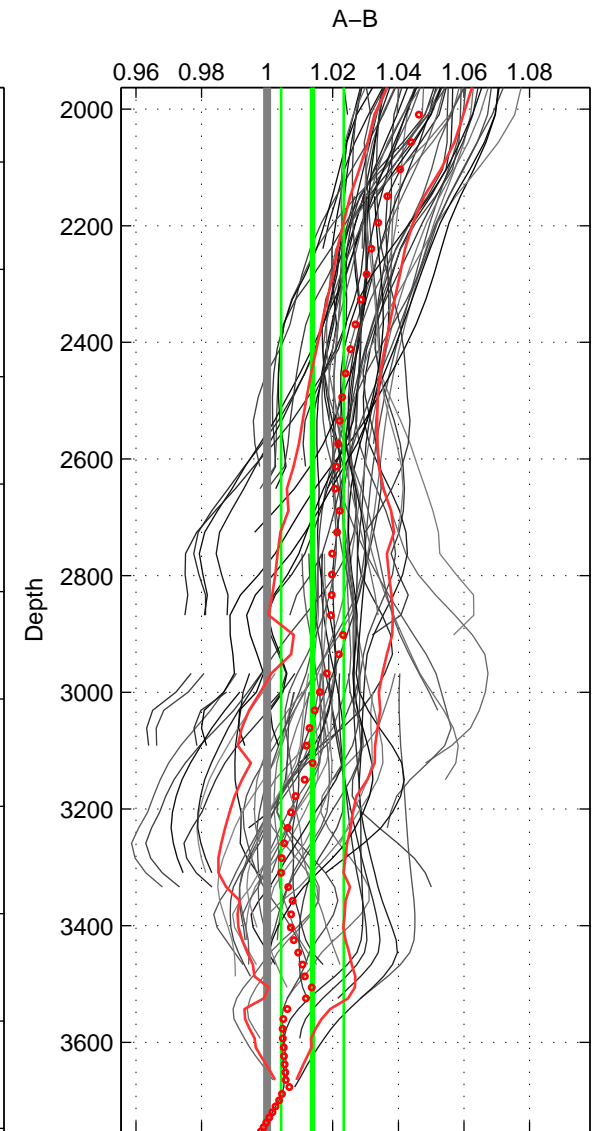

Cruise A (red). Date: Jul 1999 Cruisename: 157-06MT19990711  
 Cruise B (blue). Date: Jun 2006 Cruisename: 197-18HU20060524

\*\*\* "Favourite" values are means of spaces 1 2 3.

	Offset	O.StDev	Ratio	R.Stdev	Rating
SIGMA:	5.231	1.812	1.018	0.006	5
THETA:	4.202	2.203	1.014	0.008	5
DEPTH:	4.038	2.766	1.014	0.010	5
FAV.:	4.490	2.260	1.015	0.008	5

Profiles of A: 25  
 Profiles of B: 14  
 Diff profs : 92  
 WMoffset (A-B): 5.2311  
 WMoffset stdev: 1.8116  
 WMratio (A/B): 1.0176  
 WMratio stdev: 0.0063478

Quality (1-5): 5

Profiles of A: 25  
 Profiles of B: 14  
 Diff profs : 95  
 WMoffset (A-B): 4.2017  
 WMoffset stdev: 2.2025  
 WMratio (A/B): 1.0141  
 WMratio stdev: 0.007668

Quality (1-5): 5

Profiles of A: 25  
 Profiles of B: 14  
 Diff profs : 89  
 WMoffset (A-B): 4.038  
 WMoffset stdev: 2.7664  
 WMratio (A/B): 1.0138  
 WMratio stdev: 0.0095564

Quality (1-5): 5