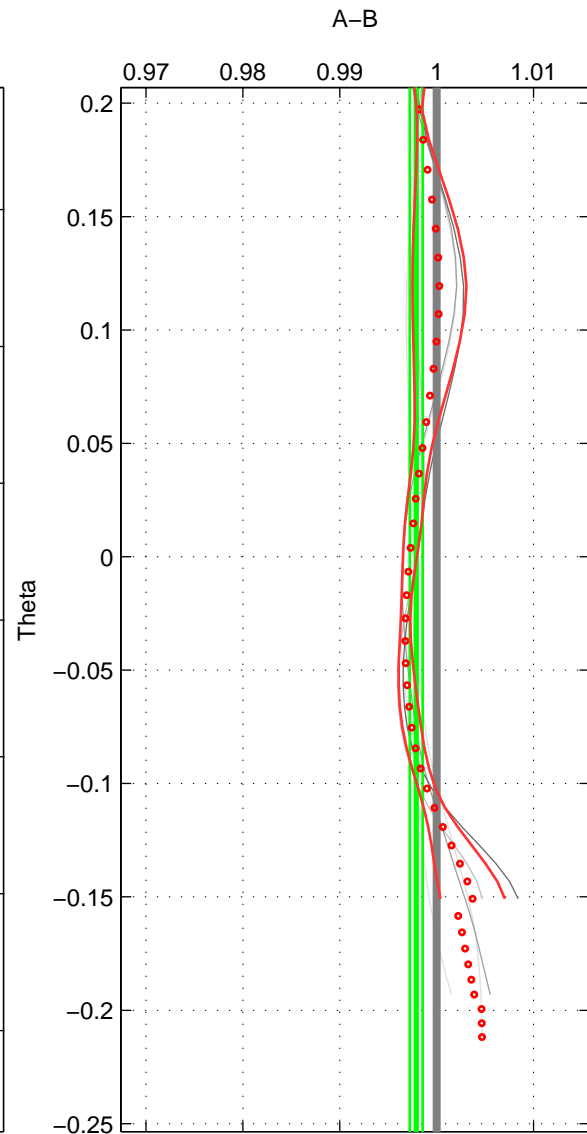

Cruise A (red). Date: Jan 1995 Cruisename: 331-09AR19941213  
 Cruise B (blue). Date: Mar 1992 Cruisename: 733-90KD19920214

\*\*\* "Favourite" values are means of spaces 1 2 3.

	Offset	O.StDev	Ratio	R.Stdev	Rating
SIGMA:	-0.512	0.397	0.998	0.002	2
THETA:	-0.457	0.146	0.998	0.001	2
DEPTH:	-2.324	1.806	0.989	0.008	2
FAV.:	-1.098	0.783	0.995	0.004	2

Profiles of A: 2  
 Profiles of B: 4  
 Diff profs : 7  
 WMoffset (A-B): -0.51153  
 WMoffset stdev: 0.39748  
 WMratio (A/B): 0.99766  
 WMratio stdev: 0.0018096

Quality (1-5): 2

Profiles of A: 2  
 Profiles of B: 4  
 Diff profs : 7  
 WMoffset (A-B): -0.45684  
 WMoffset stdev: 0.14579  
 WMratio (A/B): 0.9979  
 WMratio stdev: 0.00066953

Quality (1-5): 2

Profiles of A: 2  
 Profiles of B: 3  
 Diff profs : 5  
 WMoffset (A-B): -2.3244  
 WMoffset stdev: 1.8061  
 WMratio (A/B): 0.98934  
 WMratio stdev: 0.008259

Quality (1-5): 2