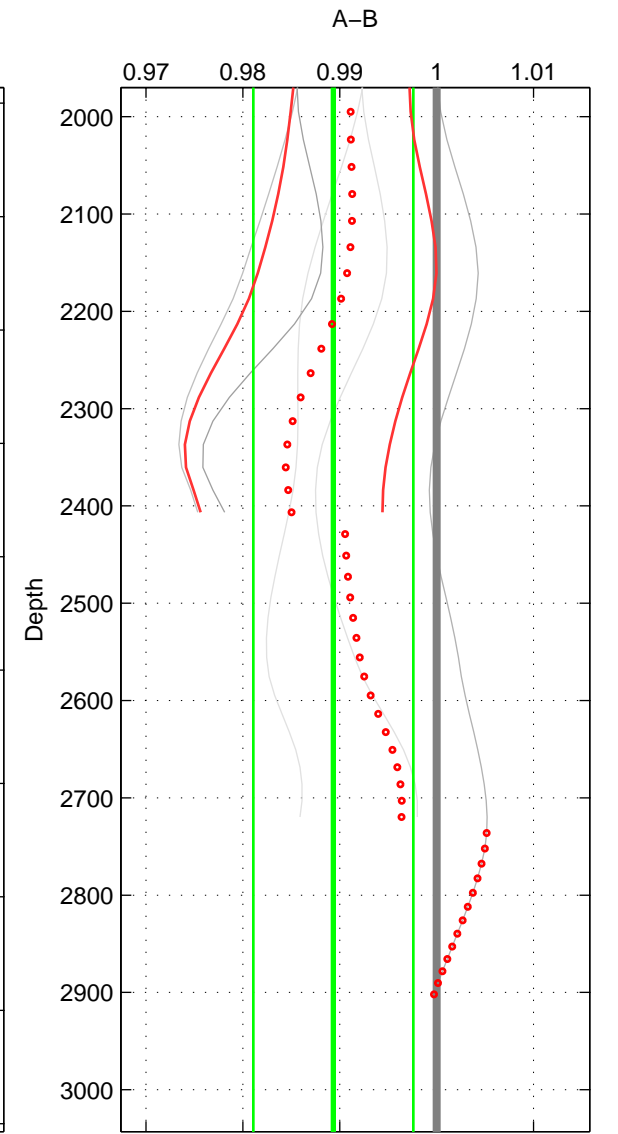

Cruise A (red). Date: Jan 1995 Cruisename: 331-09AR19941213  
 Cruise B (blue). Date: Mar 1992 Cruisename: 733-90KD19920214

\*\*\* "Favourite" values are means of spaces 1 2 3.

	Offset	O.StDev	Ratio	R.Stdev	Rating
SIGMA:	-0.512	0.397	0.998	0.002	2
THETA:	-0.457	0.146	0.998	0.001	2
DEPTH:	-2.324	1.806	0.989	0.008	2
FAV.:	-1.098	0.783	0.995	0.004	2

Profiles of A: 2  
 Profiles of B: 4  
 Diff profs : 7  
 WMoffset (A-B): -0.51153  
 WMoffset stdev: 0.39748  
 WMratio (A/B): 0.99766  
 WMratio stdev: 0.0018096

Quality (1-5): 2

Profiles of A: 2  
 Profiles of B: 4  
 Diff profs : 7  
 WMoffset (A-B): -0.45684  
 WMoffset stdev: 0.14579  
 WMratio (A/B): 0.9979  
 WMratio stdev: 0.00066953

Quality (1-5): 2

Profiles of A: 2  
 Profiles of B: 3  
 Diff profs : 5  
 WMoffset (A-B): -2.3244  
 WMoffset stdev: 1.8061  
 WMratio (A/B): 0.98934  
 WMratio stdev: 0.008259

Quality (1-5): 2