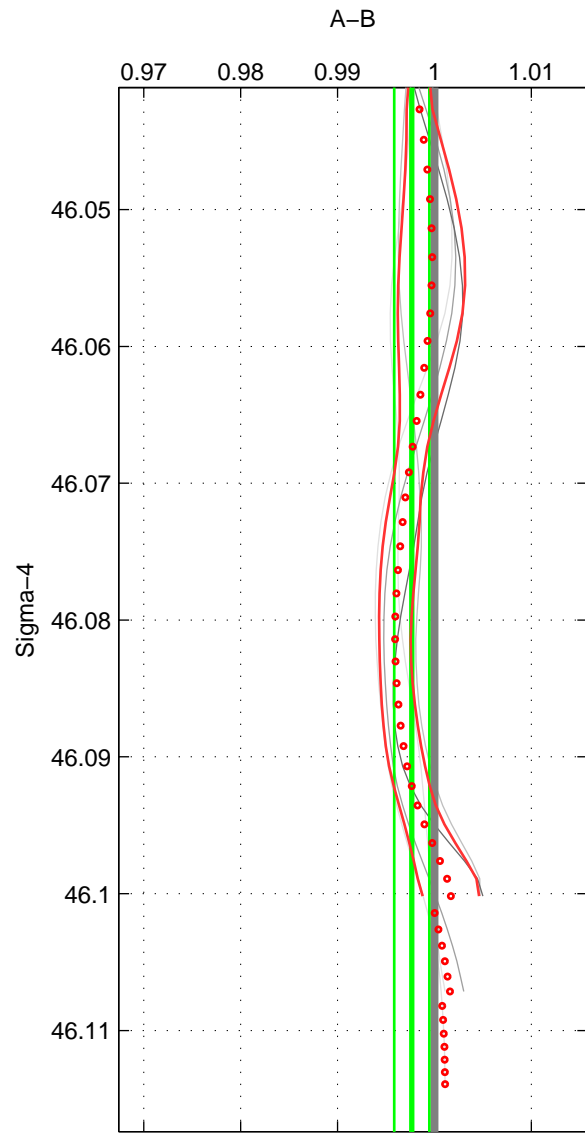

Cruise A (red). Date: Jan 1995 Cruisename: 331-09AR19941213  
 Cruise B (blue). Date: Mar 1992 Cruisename: 733-90KD19920214

\*\*\* "Favourite" values are means of spaces 1 2 3.

	Offset	O.StDev	Ratio	R.Stdev	Rating
SIGMA:	-0.512	0.397	0.998	0.002	2
THETA:	-0.457	0.146	0.998	0.001	2
DEPTH:	-2.324	1.806	0.989	0.008	2
FAV.:	-1.098	0.783	0.995	0.004	2

Profiles of A: 2  
 Profiles of B: 4  
 Diff profs : 7  
 WMoffset (A-B): -0.51153  
 WMoffset stdev: 0.39748  
 WMratio (A/B): 0.99766  
 WMratio stdev: 0.0018096

Quality (1-5): 2

Profiles of A: 2  
 Profiles of B: 4  
 Diff profs : 7  
 WMoffset (A-B): -0.45684  
 WMoffset stdev: 0.14579  
 WMratio (A/B): 0.9979  
 WMratio stdev: 0.00066953

Quality (1-5): 2

Profiles of A: 2  
 Profiles of B: 3  
 Diff profs : 5  
 WMoffset (A-B): -2.3244  
 WMoffset stdev: 1.8061  
 WMratio (A/B): 0.98934  
 WMratio stdev: 0.008259

Quality (1-5): 2