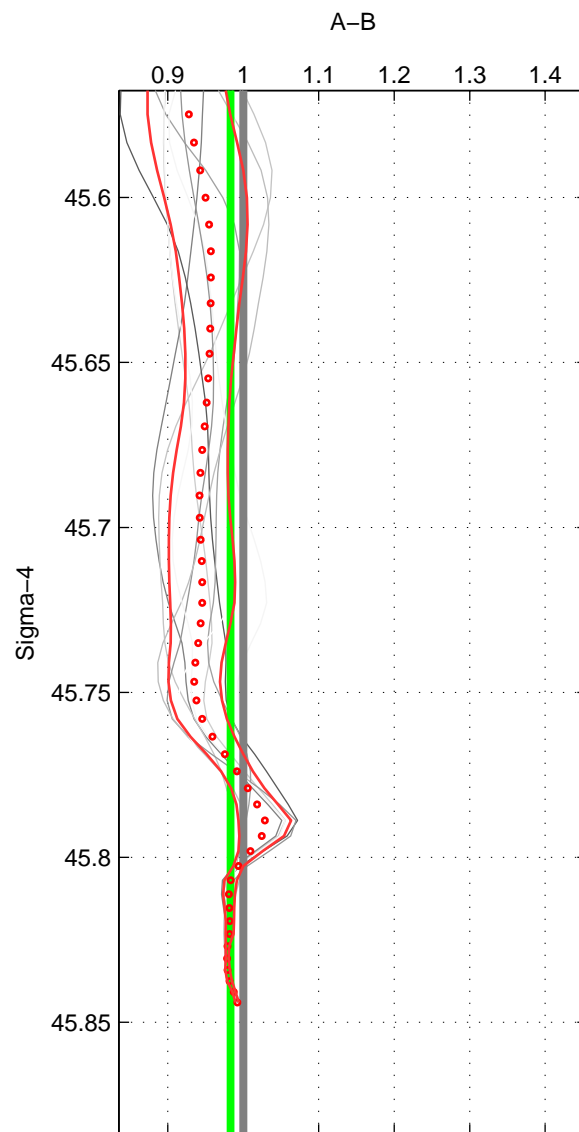

Cruise A (red). Date: Aug 1985 Cruisename: 496-325019850804

Cruise B (blue). Date: Sep 1993 Cruisename: 730-90BM19930830

*** "Favourite" values are means of spaces 1 2 3.

	Offset	O.StDev	Ratio	R.Stdev	Rating
SIGMA:	-2.289	0.525	0.983	0.003	2
THETA:	-3.049	0.738	0.977	0.005	2
DEPTH:	2.480	4.987	1.021	0.043	2
FAV. :	-0.953	2.084	0.994	0.017	2

Profiles of A: 5
 Profiles of B: 3
 Diff profs : 10
 WMoffset (A-B): -2.2893
 WMoffset stdev: 0.52533
 WMratio (A/B): 0.98331
 WMratio stdev: 0.0033852

Quality (1-5): 2

Profiles of A: 5
 Profiles of B: 3
 Diff profs : 10
 WMoffset (A-B): -3.0495
 WMoffset stdev: 0.73802
 WMratio (A/B): 0.97664
 WMratio stdev: 0.0049008

Quality (1-5): 2

Profiles of A: 5
 Profiles of B: 3
 Diff profs : 10
 WMoffset (A-B): 2.48
 WMoffset stdev: 4.9875
 WMratio (A/B): 1.0213
 WMratio stdev: 0.04296

Quality (1-5): 2