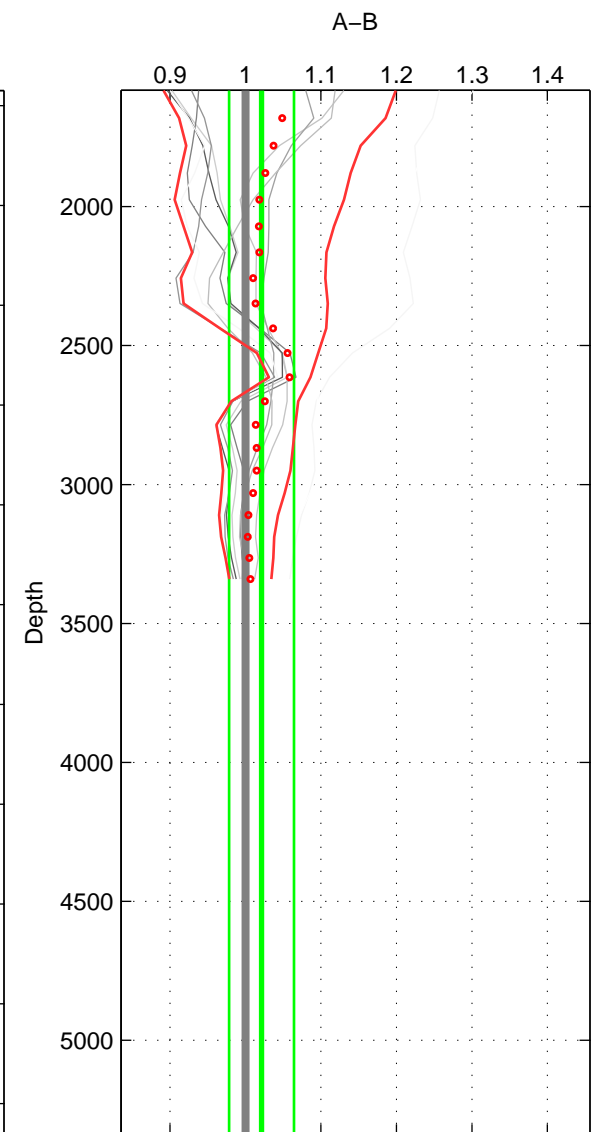

Cruise A (red). Date: Aug 1985 Cruisename: 496-325019850804

Cruise B (blue). Date: Sep 1993 Cruisename: 730-90BM19930830

*** "Favourite" values are means of spaces 1 2 3.

	Offset	O.StDev	Ratio	R.Stdev	Rating
SIGMA:	-2.289	0.525	0.983	0.003	2
THETA:	-3.049	0.738	0.977	0.005	2
DEPTH:	2.480	4.987	1.021	0.043	2
FAV. :	-0.953	2.084	0.994	0.017	2

Profiles of A: 5
 Profiles of B: 3
 Diff profs : 10
 WMoffset (A-B): -2.2893
 WMoffset stdev: 0.52533
 WMratio (A/B): 0.98331
 WMratio stdev: 0.0033852

Quality (1-5): 2

Profiles of A: 5
 Profiles of B: 3
 Diff profs : 10
 WMoffset (A-B): -3.0495
 WMoffset stdev: 0.73802
 WMratio (A/B): 0.97664
 WMratio stdev: 0.0049008

Quality (1-5): 2

Profiles of A: 5
 Profiles of B: 3
 Diff profs : 10
 WMoffset (A-B): 2.48
 WMoffset stdev: 4.9875
 WMratio (A/B): 1.0213
 WMratio stdev: 0.04296

Quality (1-5): 2