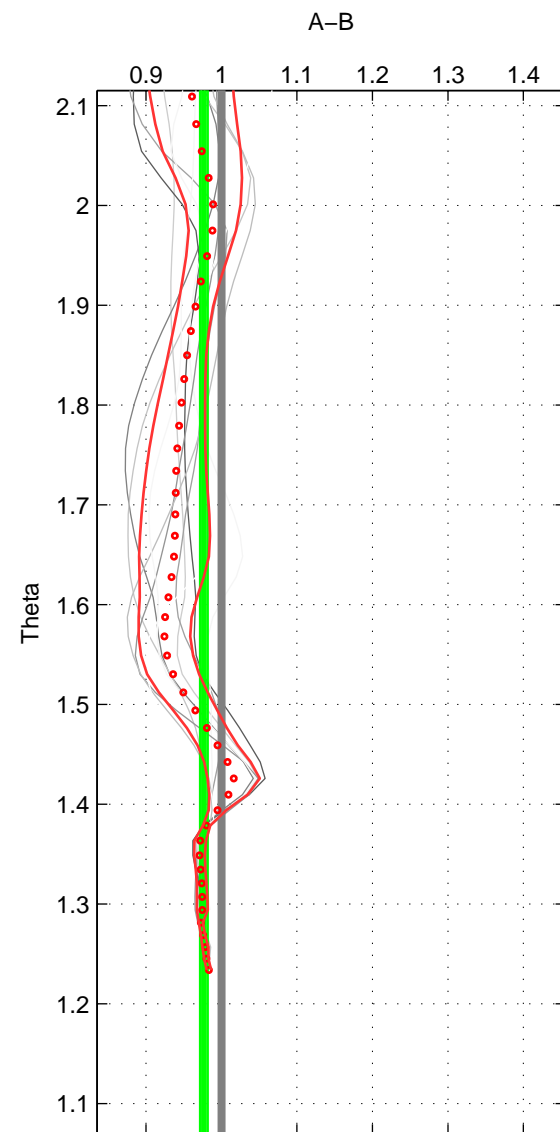

Cruise A (red). Date: Aug 1985 Cruisename: 496-325019850804

Cruise B (blue). Date: Sep 1993 Cruisename: 730-90BM19930830

*** "Favourite" values are means of spaces 1 2 3.

	Offset	O.StDev	Ratio	R.Stdev	Rating
SIGMA:	-2.289	0.525	0.983	0.003	2
THETA:	-3.049	0.738	0.977	0.005	2
DEPTH:	2.480	4.987	1.021	0.043	2
FAV. :	-0.953	2.084	0.994	0.017	2

Profiles of A: 5
 Profiles of B: 3
 Diff profs : 10
 WMoffset (A-B): -2.2893
 WMoffset stdev: 0.52533
 WMratio (A/B): 0.98331
 WMratio stdev: 0.0033852

Quality (1-5): 2

Profiles of A: 5
 Profiles of B: 3
 Diff profs : 10
 WMoffset (A-B): -3.0495
 WMoffset stdev: 0.73802
 WMratio (A/B): 0.97664
 WMratio stdev: 0.0049008

Quality (1-5): 2

Profiles of A: 5
 Profiles of B: 3
 Diff profs : 10
 WMoffset (A-B): 2.48
 WMoffset stdev: 4.9875
 WMratio (A/B): 1.0213
 WMratio stdev: 0.04296

Quality (1-5): 2