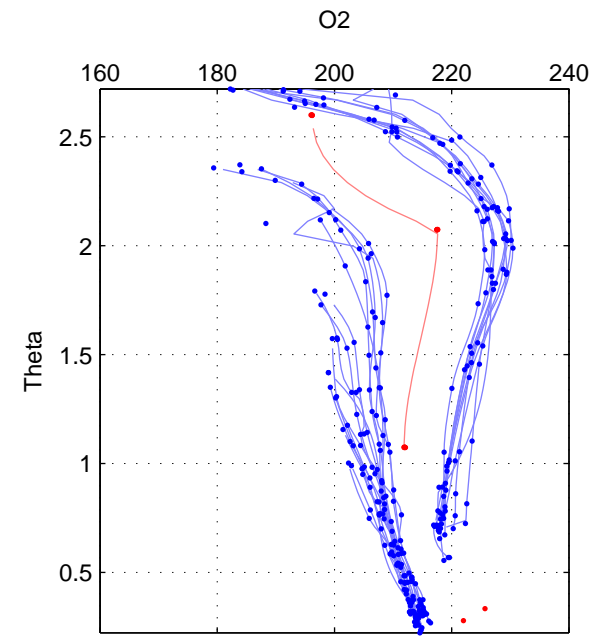

Cruise A (red). Date: Sep 2006 Cruisename: 127-06AQ20060825

Cruise B (blue). Date: Feb 2008 Cruisename: 270-35MF20080207

*** "Favourite" values are those of space 2.

	Offset	O.StDev	Ratio	R.Stdev	Rating
SIGMA:	NaN	NaN	NaN	NaN	NaN
THETA:	-12.369	4.320	0.945	0.020	1
DEPTH:	NaN	NaN	NaN	NaN	NaN
FAV. :	-12.369	4.320	0.945	0.020	1

Please note that statistics are bad.

Profiles of A: 1
 Profiles of B: 29
 Diff profs : 11
 WMoffset (A-B): -12.3689
 WMoffset stdev: 4.3202
 WMratio (A/B): 0.94465
 WMratio stdev: 0.019732

Quality (1-5): 1