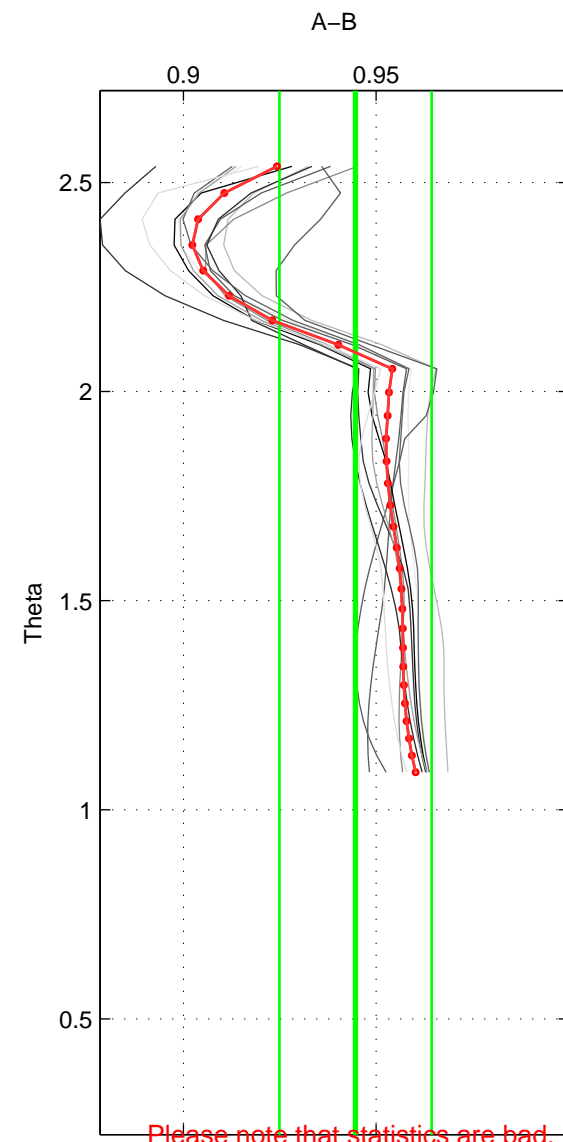

Cruise A (red). Date: Sep 2006 Cruisename: 127-06AQ20060825

Cruise B (blue). Date: Feb 2008 Cruisename: 270-35MF20080207

*** "Favourite" values are those of space 2.

	Offset	O.StDev	Ratio	R.Stdev	Rating
SIGMA:	NaN	NaN	NaN	NaN	NaN
THETA:	-12.369	4.320	0.945	0.020	1
DEPTH:	NaN	NaN	NaN	NaN	NaN
FAV. :	-12.369	4.320	0.945	0.020	1

Please note that statistics are bad.

Profiles of A: 1
 Profiles of B: 29
 Diff profs : 11
 WMoffset (A-B): -12.3689
 WMoffset stdev: 4.3202
 WMratio (A/B): 0.94465
 WMratio stdev: 0.019732

Quality (1-5): 1