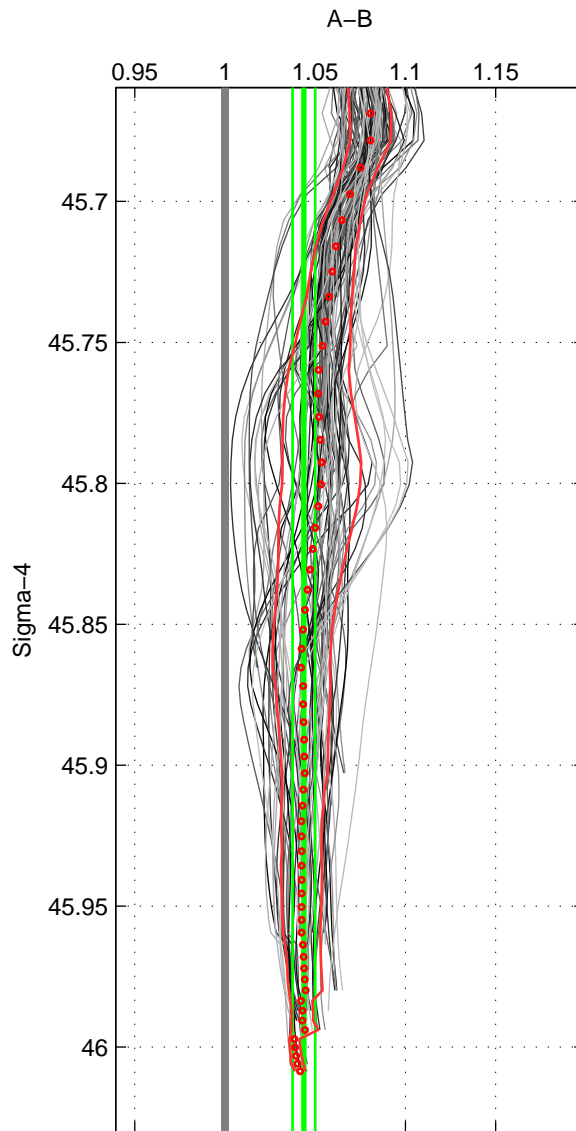

Cruise A (red). Date: Jul 2001 Cruisename: 160-06MT20010620
 Cruise B (blue). Date: Jun 2010 Cruisename: 277-35TH20100608

*** "Favourite" values are means of spaces 1 2 3.

	Offset	O.StDev	Ratio	R.Stdev	Rating
SIGMA:	13.299	1.913	1.044	0.006	4
THETA:	12.817	1.710	1.042	0.006	4
DEPTH:	16.264	8.355	1.057	0.029	4
FAV. :	14.126	3.993	1.048	0.014	4

Profiles of A: 17
 Profiles of B: 14
 Diff profs : 100
 WMoffset (A-B): 13.2986
 WMoffset stdev: 1.9134
 WMratio (A/B): 1.0437
 WMratio stdev: 0.0062755

Quality (1-5): 4

Profiles of A: 17
 Profiles of B: 14
 Diff profs : 100
 WMoffset (A-B): 12.8167
 WMoffset stdev: 1.7103
 WMratio (A/B): 1.042
 WMratio stdev: 0.0055954

Quality (1-5): 4

Profiles of A: 17
 Profiles of B: 14
 Diff profs : 100
 WMoffset (A-B): 16.2636
 WMoffset stdev: 8.3551
 WMratio (A/B): 1.0574
 WMratio stdev: 0.029487

Quality (1-5): 4