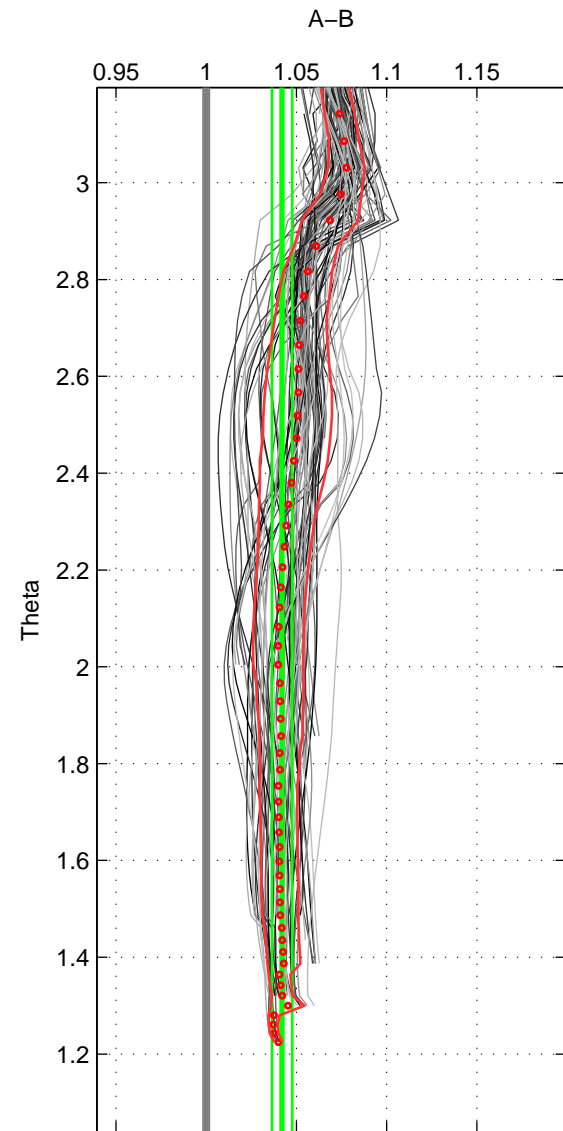

Cruise A (red). Date: Jul 2001 Cruisename: 160-06MT20010620
 Cruise B (blue). Date: Jun 2010 Cruisename: 277-35TH20100608

*** "Favourite" values are means of spaces 1 2 3.

	Offset	O.StDev	Ratio	R.Stdev	Rating
SIGMA:	13.299	1.913	1.044	0.006	4
THETA:	12.817	1.710	1.042	0.006	4
DEPTH:	16.264	8.355	1.057	0.029	4
FAV. :	14.126	3.993	1.048	0.014	4

Profiles of A: 17
 Profiles of B: 14
 Diff profs : 100
 WMoffset (A-B): 13.2986
 WMoffset stdev: 1.9134
 WMratio (A/B): 1.0437
 WMratio stdev: 0.0062755

Quality (1-5): 4

Profiles of A: 17
 Profiles of B: 14
 Diff profs : 100
 WMoffset (A-B): 12.8167
 WMoffset stdev: 1.7103
 WMratio (A/B): 1.042
 WMratio stdev: 0.0055954

Quality (1-5): 4

Profiles of A: 17
 Profiles of B: 14
 Diff profs : 100
 WMoffset (A-B): 16.2636
 WMoffset stdev: 8.3551
 WMratio (A/B): 1.0574
 WMratio stdev: 0.029487

Quality (1-5): 4