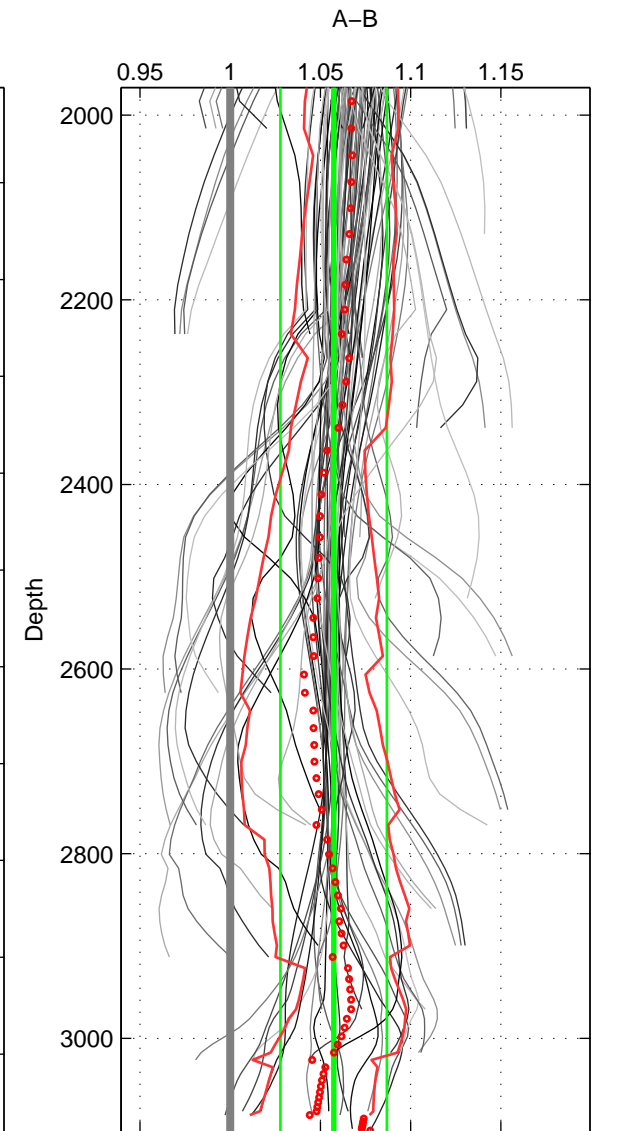

Cruise A (red). Date: Jul 2001 Cruisename: 160-06MT20010620
 Cruise B (blue). Date: Jun 2010 Cruisename: 277-35TH20100608

*** "Favourite" values are means of spaces 1 2 3.

	Offset	O.StDev	Ratio	R.Stdev	Rating
SIGMA:	13.299	1.913	1.044	0.006	4
THETA:	12.817	1.710	1.042	0.006	4
DEPTH:	16.264	8.355	1.057	0.029	4
FAV. :	14.126	3.993	1.048	0.014	4

Profiles of A: 17
 Profiles of B: 14
 Diff profs : 100
 WMoffset (A-B): 13.2986
 WMoffset stdev: 1.9134
 WMratio (A/B): 1.0437
 WMratio stdev: 0.0062755

Quality (1-5): 4

Profiles of A: 17
 Profiles of B: 14
 Diff profs : 100
 WMoffset (A-B): 12.8167
 WMoffset stdev: 1.7103
 WMratio (A/B): 1.042
 WMratio stdev: 0.0055954

Quality (1-5): 4

Profiles of A: 17
 Profiles of B: 14
 Diff profs : 100
 WMoffset (A-B): 16.2636
 WMoffset stdev: 8.3551
 WMratio (A/B): 1.0574
 WMratio stdev: 0.029487

Quality (1-5): 4