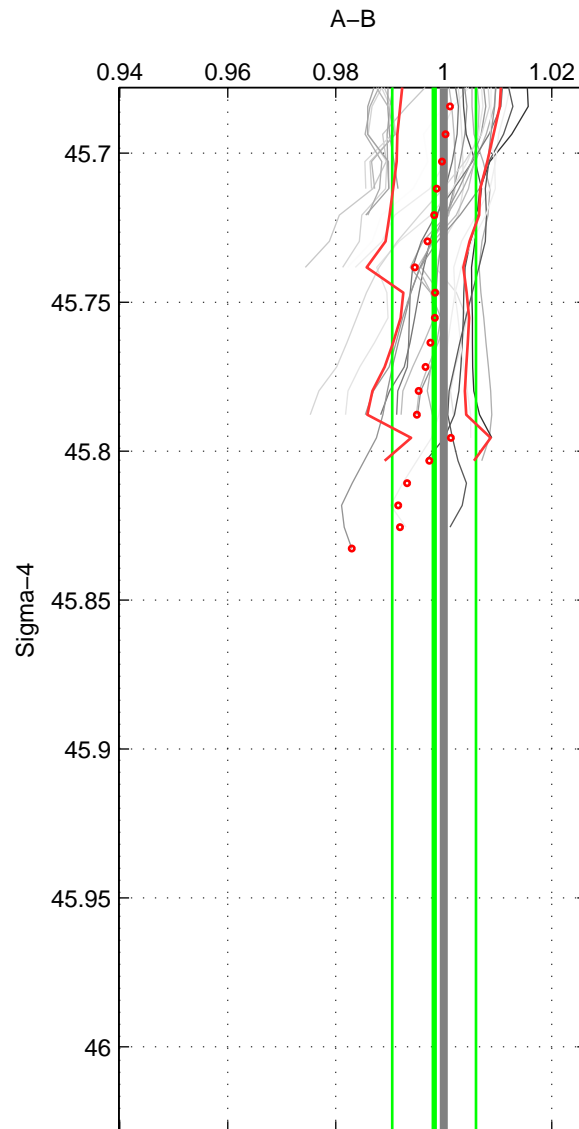

Cruise A (red). Date: Sep 2005 Cruisename: 291-64PE20050907

Cruise B (blue). Date: Jul 1990 Cruisename: 295-64TR19900701

*** "Favourite" values are those of space 3.

	Offset	O.StDev	Ratio	R.Stdev	Rating
SIGMA:	-0.494	2.121	0.998	0.008	3
THETA:	-1.776	1.455	0.994	0.005	2
DEPTH:	-2.555	2.033	0.991	0.007	4
FAV. :	-2.555	2.033	0.991	0.007	4

Profiles of A: 12
 Profiles of B: 7
 Diff profs : 28
 WMoffset (A-B): -0.49403
 WMoffset stdev: 2.1212
 WMratio (A/B): 0.99821
 WMratio stdev: 0.0077685

Quality (1-5): 3

Please note that statistics are bad.

Profiles of A: 12
 Profiles of B: 7
 Diff profs : 28
 WMoffset (A-B): -1.7764
 WMoffset stdev: 1.4546
 WMratio (A/B): 0.99364
 WMratio stdev: 0.0051928

Quality (1-5): 2

Profiles of A: 12
 Profiles of B: 7
 Diff profs : 29
 WMoffset (A-B): -2.5554
 WMoffset stdev: 2.0333
 WMratio (A/B): 0.9907
 WMratio stdev: 0.0073667