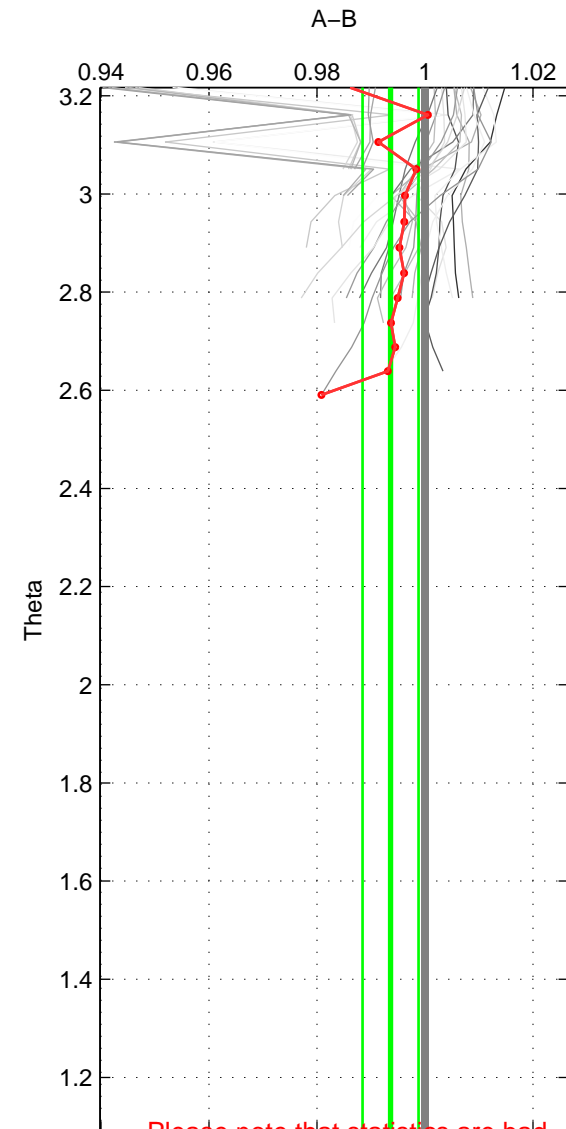

Cruise A (red). Date: Sep 2005 Cruisename: 291-64PE20050907

Cruise B (blue). Date: Jul 1990 Cruisename: 295-64TR19900701

*** "Favourite" values are those of space 3.

	Offset	O.StDev	Ratio	R.Stdev	Rating
SIGMA:	-0.494	2.121	0.998	0.008	3
THETA:	-1.776	1.455	0.994	0.005	2
DEPTH:	-2.555	2.033	0.991	0.007	4
FAV. :	-2.555	2.033	0.991	0.007	4

Profiles of A: 12
 Profiles of B: 7
 Diff profs : 28
 WMoffset (A-B): -0.49403
 WMoffset stdev: 2.1212
 WMratio (A/B): 0.99821
 WMratio stdev: 0.0077685

Quality (1-5): 3

Please note that statistics are bad.

Profiles of A: 12
 Profiles of B: 7
 Diff profs : 28
 WMoffset (A-B): -1.7764
 WMoffset stdev: 1.4546
 WMratio (A/B): 0.99364
 WMratio stdev: 0.0051928

Quality (1-5): 2

Profiles of A: 12
 Profiles of B: 7
 Diff profs : 29
 WMoffset (A-B): -2.5554
 WMoffset stdev: 2.0333
 WMratio (A/B): 0.9907
 WMratio stdev: 0.0073667