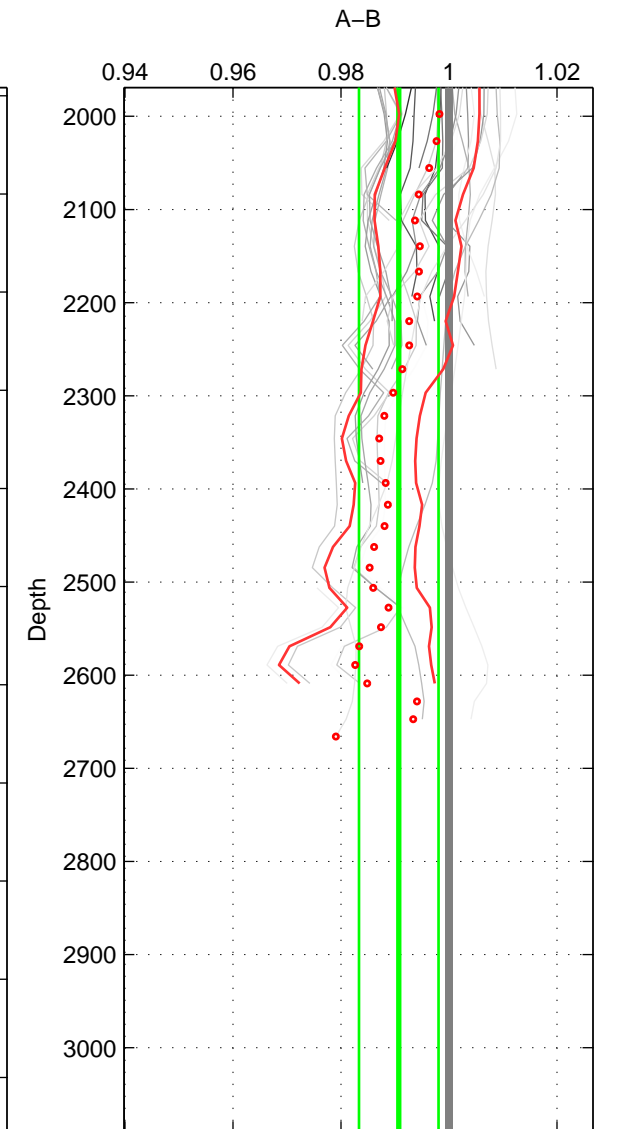

Cruise A (red). Date: Sep 2005 Cruisename: 291-64PE20050907

Cruise B (blue). Date: Jul 1990 Cruisename: 295-64TR19900701

*** "Favourite" values are those of space 3.

	Offset	O.StDev	Ratio	R.Stdev	Rating
SIGMA:	-0.494	2.121	0.998	0.008	3
THETA:	-1.776	1.455	0.994	0.005	2
DEPTH:	-2.555	2.033	0.991	0.007	4
FAV. :	-2.555	2.033	0.991	0.007	4

Profiles of A: 12
 Profiles of B: 7
 Diff profs : 28
 WMoffset (A-B): -0.49403
 WMoffset stdev: 2.1212
 WMratio (A/B): 0.99821
 WMratio stdev: 0.0077685

Quality (1-5): 3

Please note that statistics are bad.

Profiles of A: 12
 Profiles of B: 7
 Diff profs : 28
 WMoffset (A-B): -1.7764
 WMoffset stdev: 1.4546
 WMratio (A/B): 0.99364
 WMratio stdev: 0.0051928

Quality (1-5): 2

Profiles of A: 12
 Profiles of B: 7
 Diff profs : 29
 WMoffset (A-B): -2.5554
 WMoffset stdev: 2.0333
 WMratio (A/B): 0.9907
 WMratio stdev: 0.0073667