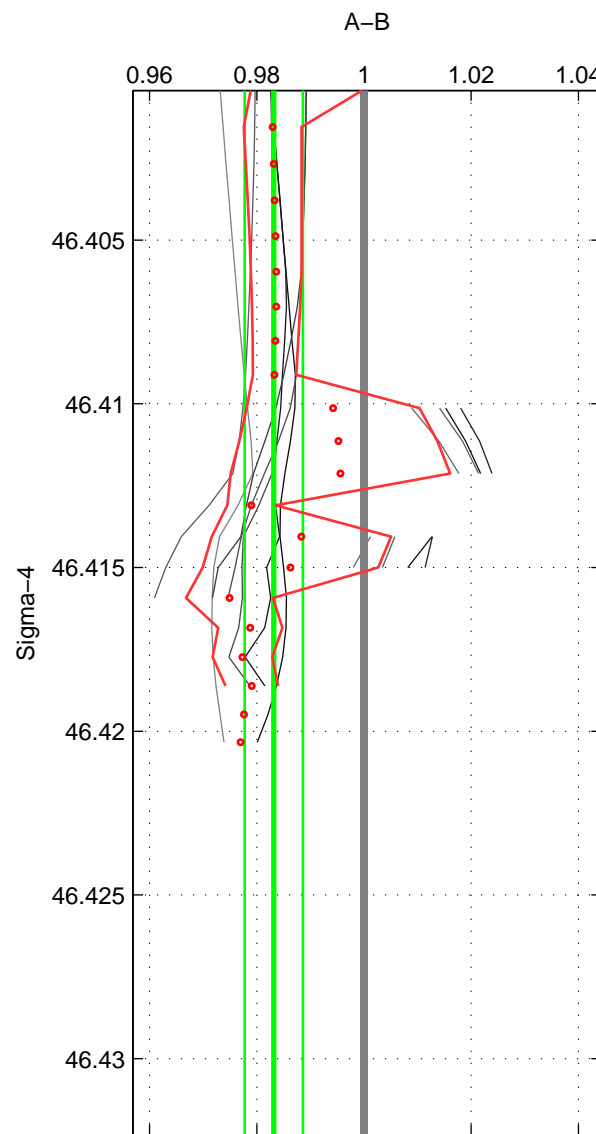

Cruise A (red). Date: Sep 1980 Cruisename: 111-77YM19800811

Cruise B (blue). Date: Jul 1981 Cruisename: 220-316N19810401

\*\*\* "Favourite" values are means of spaces 1 2.

	Offset	O.StDev	Ratio	R.Stdev	Rating
SIGMA:	-5.210	1.711	0.983	0.005	3
THETA:	-3.103	3.859	0.990	0.012	3
DEPTH:	-4.323	3.523	0.986	0.011	2
FAV. :	-4.157	2.785	0.987	0.009	3

Profiles of A: 3  
 Profiles of B: 4  
 Diff profs : 11  
 WMoffset (A-B): -5.2101  
 WMoffset stdev: 1.7112  
 WMratio (A/B): 0.98316  
 WMratio stdev: 0.005436

Quality (1-5): 3

Profiles of A: 3  
 Profiles of B: 4  
 Diff profs : 11  
 WMoffset (A-B): -3.1029  
 WMoffset stdev: 3.8591  
 WMratio (A/B): 0.98998  
 WMratio stdev: 0.012443

Quality (1-5): 3

Profiles of A: 3  
 Profiles of B: 4  
 Diff profs : 11  
 WMoffset (A-B): -4.3235  
 WMoffset stdev: 3.5225  
 WMratio (A/B): 0.98617  
 WMratio stdev: 0.011266

Quality (1-5): 2

Please note that statistics are bad.