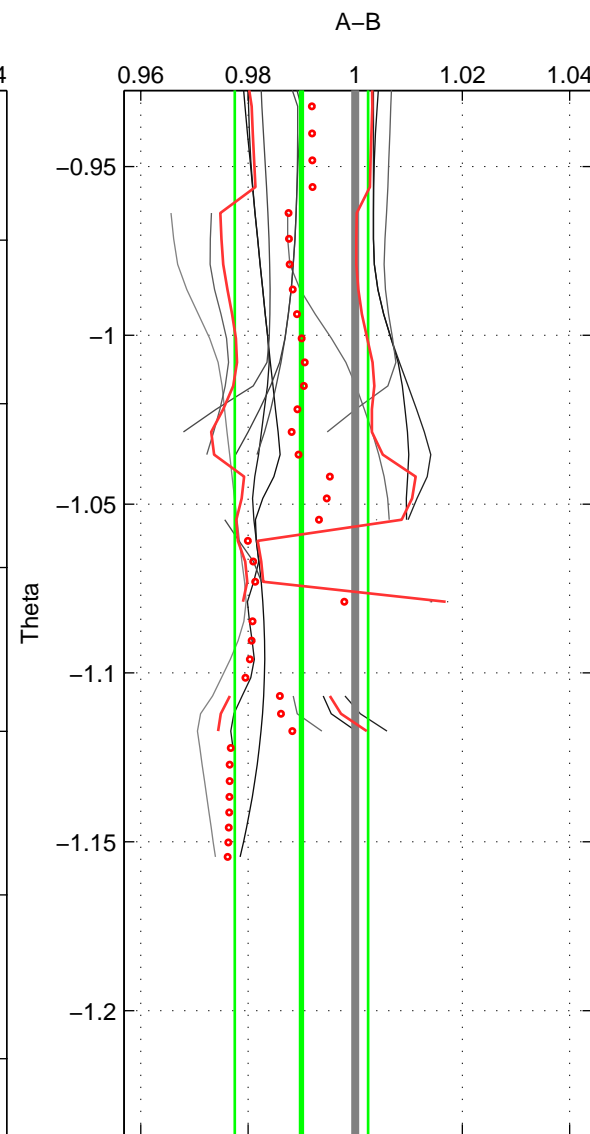

Cruise A (red). Date: Sep 1980 Cruisename: 111-77YM19800811

Cruise B (blue). Date: Jul 1981 Cruisename: 220-316N19810401

\*\*\* "Favourite" values are means of spaces 1 2.

	Offset	O.StDev	Ratio	R.Stdev	Rating
SIGMA:	-5.210	1.711	0.983	0.005	3
THETA:	-3.103	3.859	0.990	0.012	3
DEPTH:	-4.323	3.523	0.986	0.011	2
FAV. :	-4.157	2.785	0.987	0.009	3

Profiles of A: 3  
 Profiles of B: 4  
 Diff profs : 11  
 WMoffset (A-B): -5.2101  
 WMoffset stdev: 1.7112  
 WMratio (A/B): 0.98316  
 WMratio stdev: 0.005436

Quality (1-5): 3

Profiles of A: 3  
 Profiles of B: 4  
 Diff profs : 11  
 WMoffset (A-B): -3.1029  
 WMoffset stdev: 3.8591  
 WMratio (A/B): 0.98998  
 WMratio stdev: 0.012443

Quality (1-5): 3

Profiles of A: 3  
 Profiles of B: 4  
 Diff profs : 11  
 WMoffset (A-B): -4.3235  
 WMoffset stdev: 3.5225  
 WMratio (A/B): 0.98617  
 WMratio stdev: 0.011266

Quality (1-5): 2

Please note that statistics are bad.