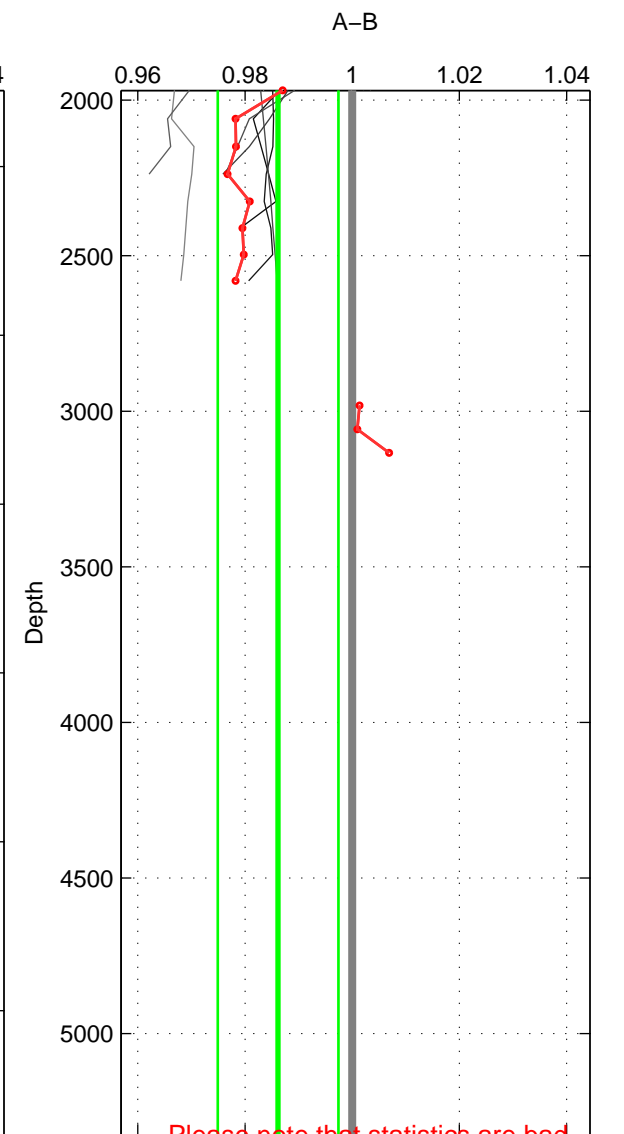

Cruise A (red). Date: Sep 1980 Cruisename: 111-77YM19800811

Cruise B (blue). Date: Jul 1981 Cruisename: 220-316N19810401

\*\*\* "Favourite" values are means of spaces 1 2.

	Offset	O.StDev	Ratio	R.Stdev	Rating
SIGMA:	-5.210	1.711	0.983	0.005	3
THETA:	-3.103	3.859	0.990	0.012	3
DEPTH:	-4.323	3.523	0.986	0.011	2
FAV. :	-4.157	2.785	0.987	0.009	3

Profiles of A: 3  
 Profiles of B: 4  
 Diff profs : 11  
 WMoffset (A-B): -5.2101  
 WMoffset stdev: 1.7112  
 WMratio (A/B): 0.98316  
 WMratio stdev: 0.005436

Quality (1-5): 3

Profiles of A: 3  
 Profiles of B: 4  
 Diff profs : 11  
 WMoffset (A-B): -3.1029  
 WMoffset stdev: 3.8591  
 WMratio (A/B): 0.98998  
 WMratio stdev: 0.012443

Quality (1-5): 3

Profiles of A: 3  
 Profiles of B: 4  
 Diff profs : 11  
 WMoffset (A-B): -4.3235  
 WMoffset stdev: 3.5225  
 WMratio (A/B): 0.98617  
 WMratio stdev: 0.011266

Quality (1-5): 2

Please note that statistics are bad.