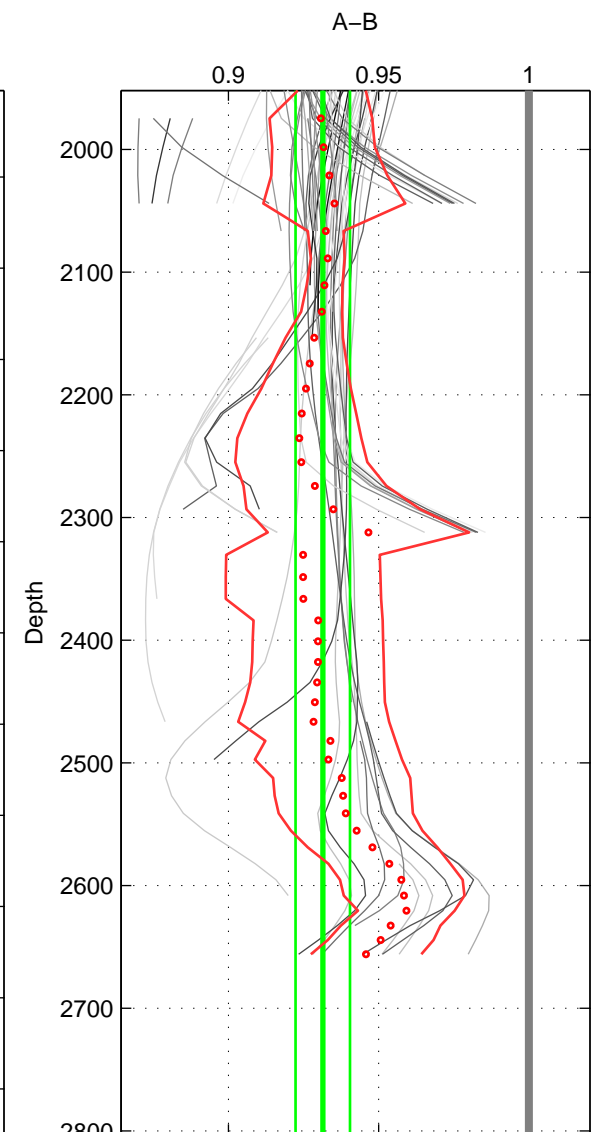

Cruise A (red). Date: Jul 1992 Cruisename: 85-58JH19920712

Cruise B (blue). Date: Jul 2001 Cruisename: 160-06MT20010620

\*\*\* "Favourite" values are means of spaces 1 2 3.

	Offset	O.StDev	Ratio	R.Stdev	Rating
SIGMA:	-19.965	1.967	0.933	0.006	4
THETA:	-17.917	2.666	0.940	0.008	4
DEPTH:	-20.452	2.846	0.931	0.009	4
FAV. :	-19.445	2.493	0.935	0.008	4

Profiles of A: 4  
 Profiles of B: 23  
 Diff profs : 68  
 WMoffset (A-B): -19.9646  
 WMoffset stdev: 1.9669  
 WMratio (A/B): 0.93317  
 WMratio stdev: 0.0061637

Quality (1-5): 4

Profiles of A: 4  
 Profiles of B: 22  
 Diff profs : 67  
 WMoffset (A-B): -17.9172  
 WMoffset stdev: 2.6662  
 WMratio (A/B): 0.94005  
 WMratio stdev: 0.0084787

Quality (1-5): 4

Profiles of A: 4  
 Profiles of B: 23  
 Diff profs : 67  
 WMoffset (A-B): -20.4522  
 WMoffset stdev: 2.8465  
 WMratio (A/B): 0.93141  
 WMratio stdev: 0.00904

Quality (1-5): 4