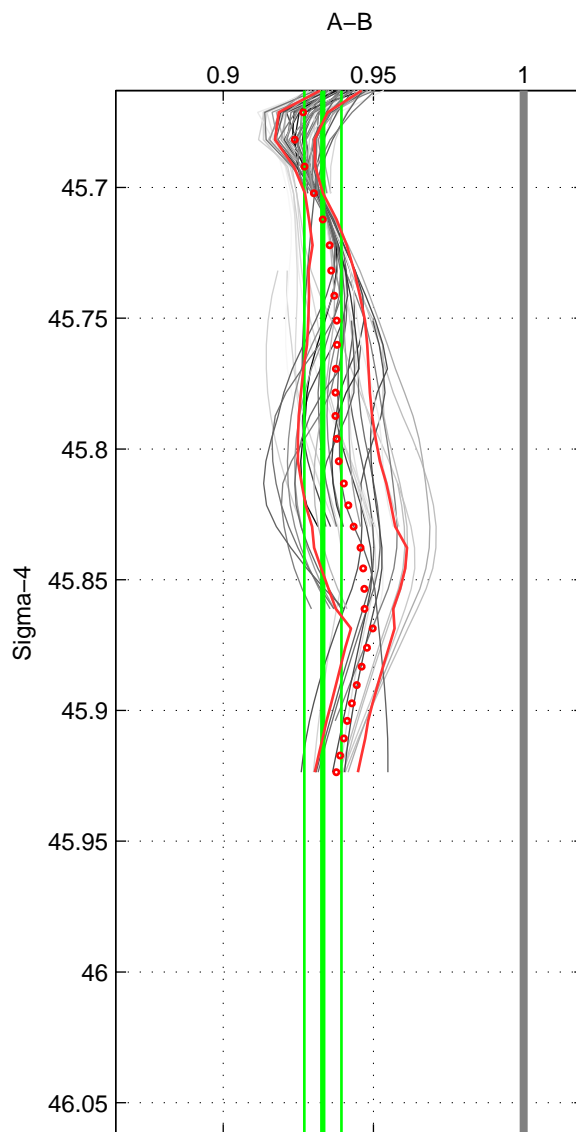

Cruise A (red). Date: Jul 1992 Cruisename: 85-58JH19920712

Cruise B (blue). Date: Jul 2001 Cruisename: 160-06MT20010620

\*\*\* "Favourite" values are means of spaces 1 2 3.

	Offset	O.StDev	Ratio	R.Stdev	Rating
SIGMA:	-19.965	1.967	0.933	0.006	4
THETA:	-17.917	2.666	0.940	0.008	4
DEPTH:	-20.452	2.846	0.931	0.009	4
FAV. :	-19.445	2.493	0.935	0.008	4

Profiles of A: 4  
 Profiles of B: 23  
 Diff profs : 68  
 WMoffset (A-B): -19.9646  
 WMoffset stdev: 1.9669  
 WMratio (A/B): 0.93317  
 WMratio stdev: 0.0061637

Quality (1-5): 4

Profiles of A: 4  
 Profiles of B: 22  
 Diff profs : 67  
 WMoffset (A-B): -17.9172  
 WMoffset stdev: 2.6662  
 WMratio (A/B): 0.94005  
 WMratio stdev: 0.0084787

Quality (1-5): 4

Profiles of A: 4  
 Profiles of B: 23  
 Diff profs : 67  
 WMoffset (A-B): -20.4522  
 WMoffset stdev: 2.8465  
 WMratio (A/B): 0.93141  
 WMratio stdev: 0.00904

Quality (1-5): 4