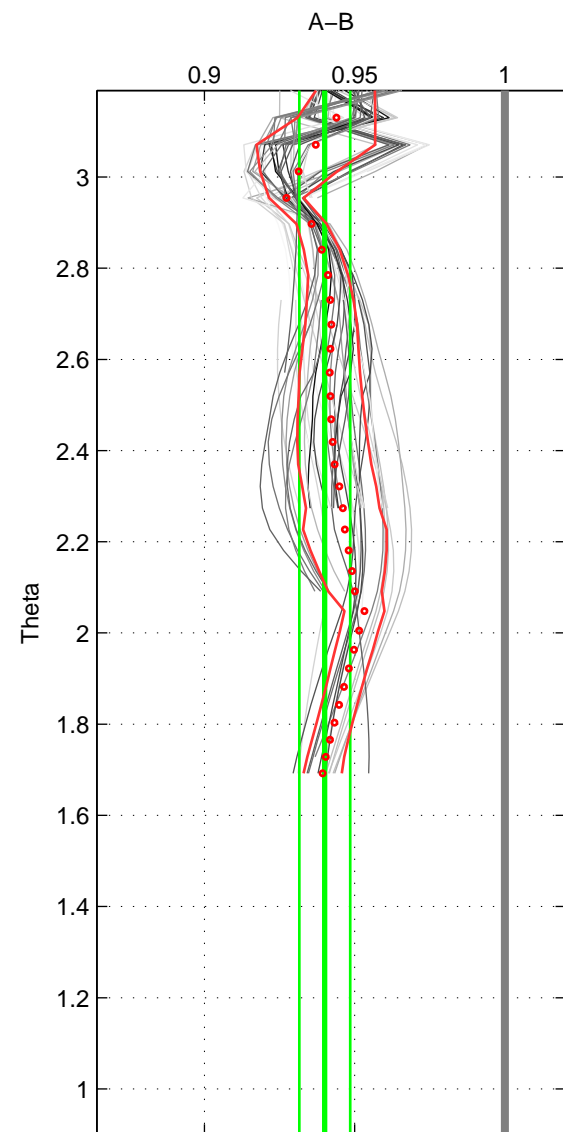

Cruise A (red). Date: Jul 1992 Cruisename: 85-58JH19920712

Cruise B (blue). Date: Jul 2001 Cruisename: 160-06MT20010620

\*\*\* "Favourite" values are means of spaces 1 2 3.

	Offset	O.StDev	Ratio	R.Stdev	Rating
SIGMA:	-19.965	1.967	0.933	0.006	4
THETA:	-17.917	2.666	0.940	0.008	4
DEPTH:	-20.452	2.846	0.931	0.009	4
FAV. :	-19.445	2.493	0.935	0.008	4

Profiles of A: 4  
 Profiles of B: 23  
 Diff profs : 68  
 WMoffset (A-B): -19.9646  
 WMoffset stdev: 1.9669  
 WMratio (A/B): 0.93317  
 WMratio stdev: 0.0061637

Quality (1-5): 4

Profiles of A: 4  
 Profiles of B: 22  
 Diff profs : 67  
 WMoffset (A-B): -17.9172  
 WMoffset stdev: 2.6662  
 WMratio (A/B): 0.94005  
 WMratio stdev: 0.0084787

Quality (1-5): 4

Profiles of A: 4  
 Profiles of B: 23  
 Diff profs : 67  
 WMoffset (A-B): -20.4522  
 WMoffset stdev: 2.8465  
 WMratio (A/B): 0.93141  
 WMratio stdev: 0.00904

Quality (1-5): 4