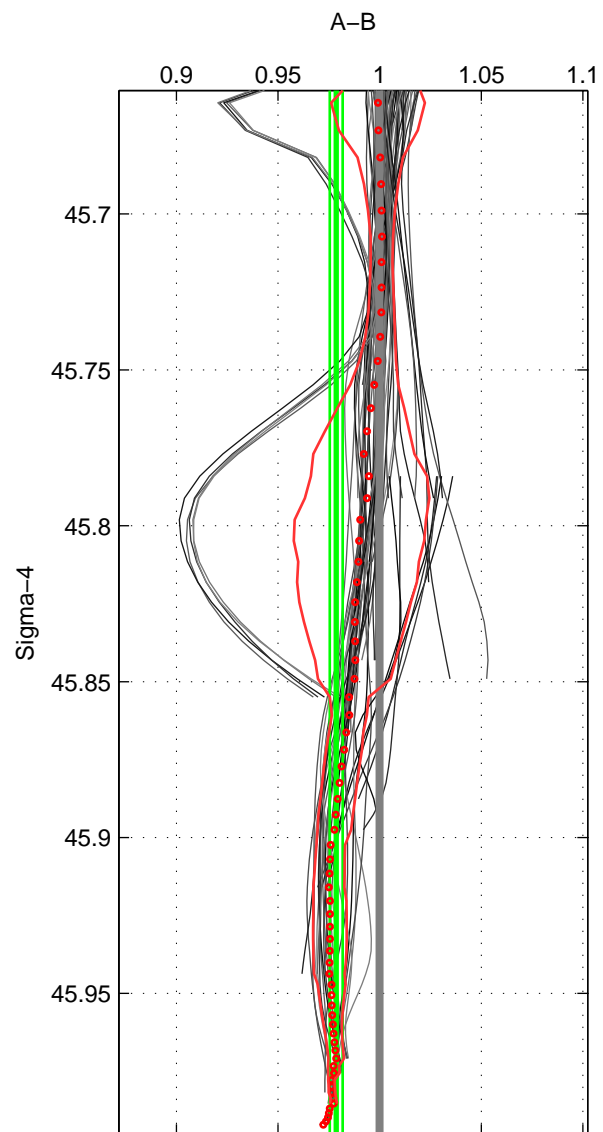

Cruise A (red). Date: Sep 2003 Cruisename: 167-06MT20030831

Cruise B (blue). Date: Jun 2006 Cruisename: 197-18HU20060524

\*\*\* "Favourite" values are means of spaces 1 2 3.

	Offset	O.StDev	Ratio	R.Stdev	Rating
SIGMA:	-6.252	0.954	0.979	0.003	4
THETA:	-6.352	1.203	0.978	0.004	4
DEPTH:	-4.128	2.545	0.985	0.009	4
FAV. :	-5.577	1.567	0.981	0.005	4

Profiles of A: 16  
 Profiles of B: 14  
 Diff profs : 71  
 WMoffset (A-B): -6.2517  
 WMoffset stdev: 0.95361  
 WMratio (A/B): 0.97864  
 WMratio stdev: 0.0031462

Quality (1-5): 4

Profiles of A: 16  
 Profiles of B: 14  
 Diff profs : 72  
 WMoffset (A-B): -6.3522  
 WMoffset stdev: 1.2032  
 WMratio (A/B): 0.97837  
 WMratio stdev: 0.0039678

Quality (1-5): 4

Profiles of A: 16  
 Profiles of B: 14  
 Diff profs : 71  
 WMoffset (A-B): -4.1277  
 WMoffset stdev: 2.5451  
 WMratio (A/B): 0.98538  
 WMratio stdev: 0.0085717

Quality (1-5): 4