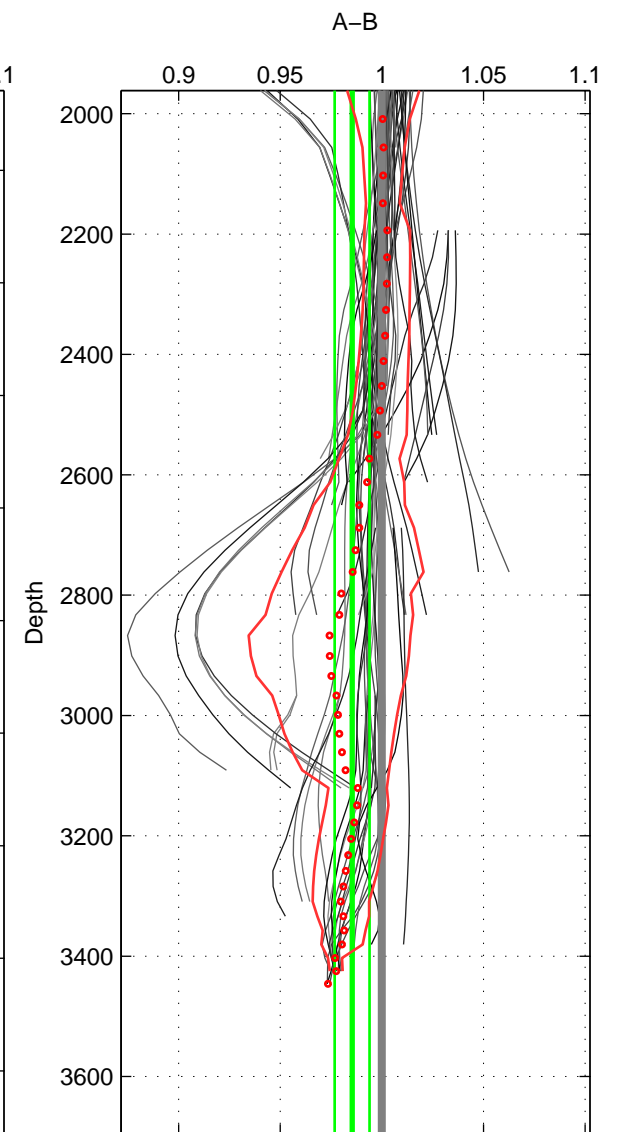

Cruise A (red). Date: Sep 2003 Cruisename: 167-06MT20030831

Cruise B (blue). Date: Jun 2006 Cruisename: 197-18HU20060524

\*\*\* "Favourite" values are means of spaces 1 2 3.

	Offset	O.StDev	Ratio	R.Stdev	Rating
SIGMA:	-6.252	0.954	0.979	0.003	4
THETA:	-6.352	1.203	0.978	0.004	4
DEPTH:	-4.128	2.545	0.985	0.009	4
FAV. :	-5.577	1.567	0.981	0.005	4

Profiles of A: 16  
 Profiles of B: 14  
 Diff profs : 71  
 WMoffset (A-B): -6.2517  
 WMoffset stdev: 0.95361  
 WMratio (A/B): 0.97864  
 WMratio stdev: 0.0031462

Quality (1-5): 4

Profiles of A: 16  
 Profiles of B: 14  
 Diff profs : 72  
 WMoffset (A-B): -6.3522  
 WMoffset stdev: 1.2032  
 WMratio (A/B): 0.97837  
 WMratio stdev: 0.0039678

Quality (1-5): 4

Profiles of A: 16  
 Profiles of B: 14  
 Diff profs : 71  
 WMoffset (A-B): -4.1277  
 WMoffset stdev: 2.5451  
 WMratio (A/B): 0.98538  
 WMratio stdev: 0.0085717

Quality (1-5): 4