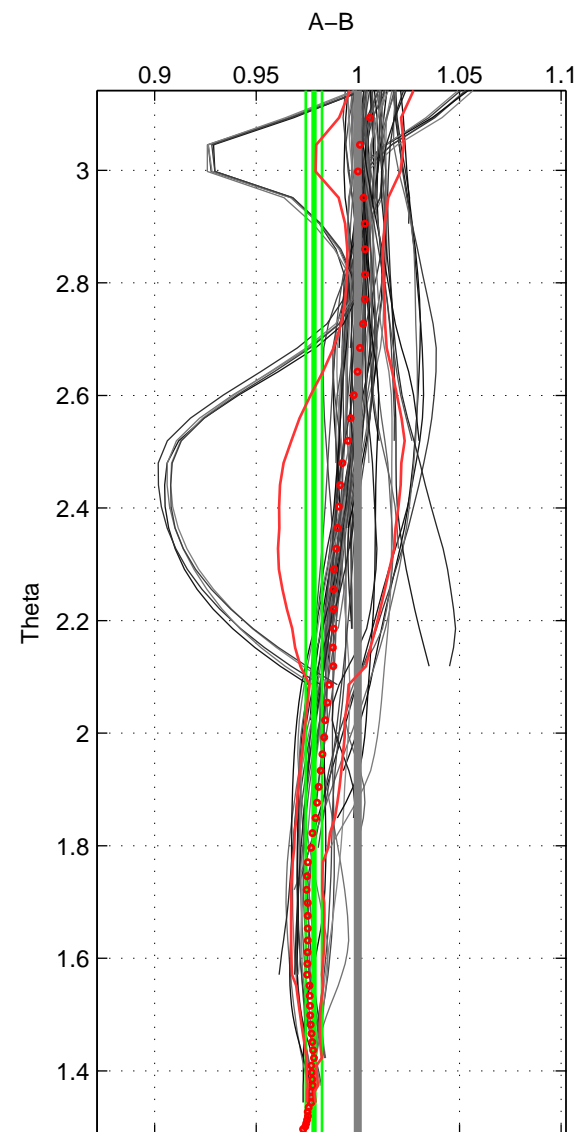

Cruise A (red). Date: Sep 2003 Cruisename: 167-06MT20030831

Cruise B (blue). Date: Jun 2006 Cruisename: 197-18HU20060524

\*\*\* "Favourite" values are means of spaces 1 2 3.

	Offset	O.StDev	Ratio	R.Stdev	Rating
SIGMA:	-6.252	0.954	0.979	0.003	4
THETA:	-6.352	1.203	0.978	0.004	4
DEPTH:	-4.128	2.545	0.985	0.009	4
FAV. :	-5.577	1.567	0.981	0.005	4

Profiles of A: 16  
 Profiles of B: 14  
 Diff profs : 71  
 WMoffset (A-B): -6.2517  
 WMoffset stdev: 0.95361  
 WMratio (A/B): 0.97864  
 WMratio stdev: 0.0031462

Quality (1-5): 4

Profiles of A: 16  
 Profiles of B: 14  
 Diff profs : 72  
 WMoffset (A-B): -6.3522  
 WMoffset stdev: 1.2032  
 WMratio (A/B): 0.97837  
 WMratio stdev: 0.0039678

Quality (1-5): 4

Profiles of A: 16  
 Profiles of B: 14  
 Diff profs : 71  
 WMoffset (A-B): -4.1277  
 WMoffset stdev: 2.5451  
 WMratio (A/B): 0.98538  
 WMratio stdev: 0.0085717

Quality (1-5): 4