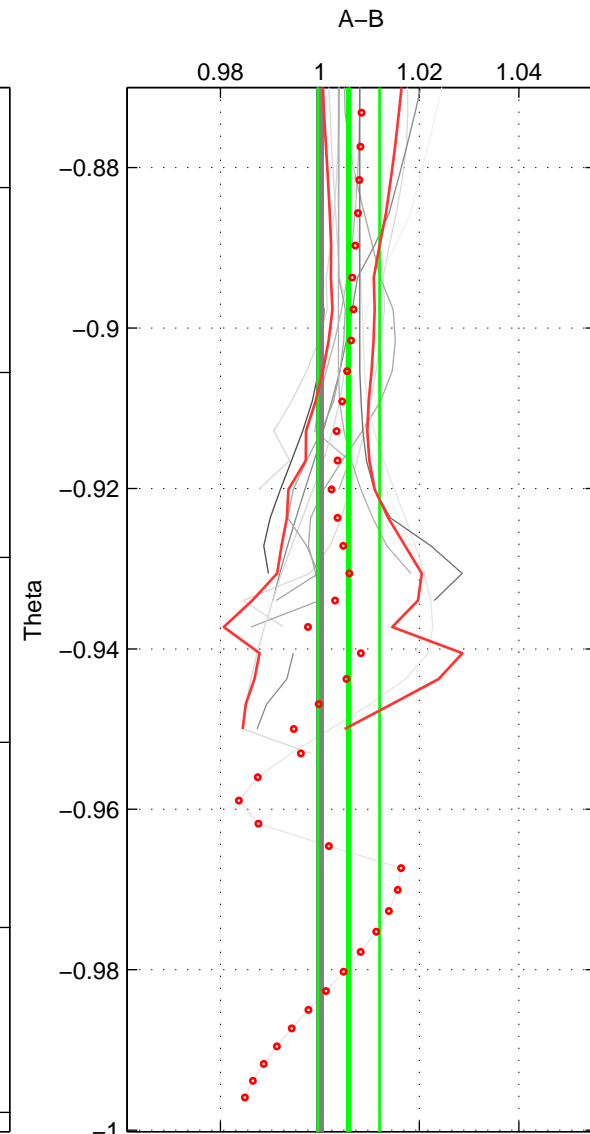

Cruise A (red). Date: Sep 1991 Cruisename: 106-77DN19910726

Cruise B (blue). Date: Sep 1980 Cruisename: 111-77YM19800811

\*\*\* "Favourite" values are means of spaces 1 2 3.

	Offset	O.StDev	Ratio	R.Stdev	Rating
SIGMA:	0.909	1.970	1.003	0.006	2
THETA:	1.751	1.876	1.006	0.006	2
DEPTH:	1.938	2.869	1.006	0.010	2
FAV.:	1.533	2.238	1.005	0.007	2

Profiles of A: 7  
 Profiles of B: 2  
 Diff profs : 12  
 WMoffset (A-B): 0.90895  
 WMoffset stdev: 1.9705  
 WMratio (A/B): 1.0029  
 WMratio stdev: 0.0064964

Quality (1-5): 2

Profiles of A: 7  
 Profiles of B: 2  
 Diff profs : 12  
 WMoffset (A-B): 1.7507  
 WMoffset stdev: 1.8757  
 WMratio (A/B): 1.0058  
 WMratio stdev: 0.006193

Quality (1-5): 2

Profiles of A: 7  
 Profiles of B: 2  
 Diff profs : 12  
 WMoffset (A-B): 1.9385  
 WMoffset stdev: 2.8686  
 WMratio (A/B): 1.0065  
 WMratio stdev: 0.0095043

Quality (1-5): 2