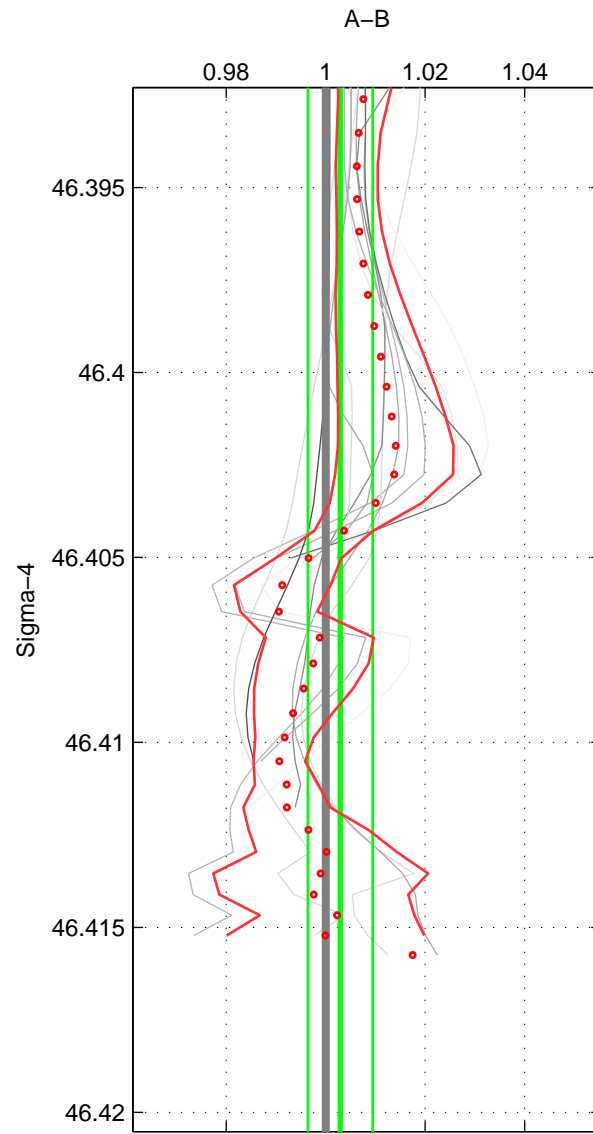

Cruise A (red). Date: Sep 1991 Cruisename: 106-77DN19910726

Cruise B (blue). Date: Sep 1980 Cruisename: 111-77YM19800811

\*\*\* "Favourite" values are means of spaces 1 2 3.

	Offset	O.StDev	Ratio	R.Stdev	Rating
SIGMA:	0.909	1.970	1.003	0.006	2
THETA:	1.751	1.876	1.006	0.006	2
DEPTH:	1.938	2.869	1.006	0.010	2
FAV.:	1.533	2.238	1.005	0.007	2

Profiles of A: 7  
 Profiles of B: 2  
 Diff profs : 12  
 WMoffset (A-B): 0.90895  
 WMoffset stdev: 1.9705  
 WMratio (A/B): 1.0029  
 WMratio stdev: 0.0064964

Quality (1-5): 2

Profiles of A: 7  
 Profiles of B: 2  
 Diff profs : 12  
 WMoffset (A-B): 1.7507  
 WMoffset stdev: 1.8757  
 WMratio (A/B): 1.0058  
 WMratio stdev: 0.006193

Quality (1-5): 2

Profiles of A: 7  
 Profiles of B: 2  
 Diff profs : 12  
 WMoffset (A-B): 1.9385  
 WMoffset stdev: 2.8686  
 WMratio (A/B): 1.0065  
 WMratio stdev: 0.0095043

Quality (1-5): 2