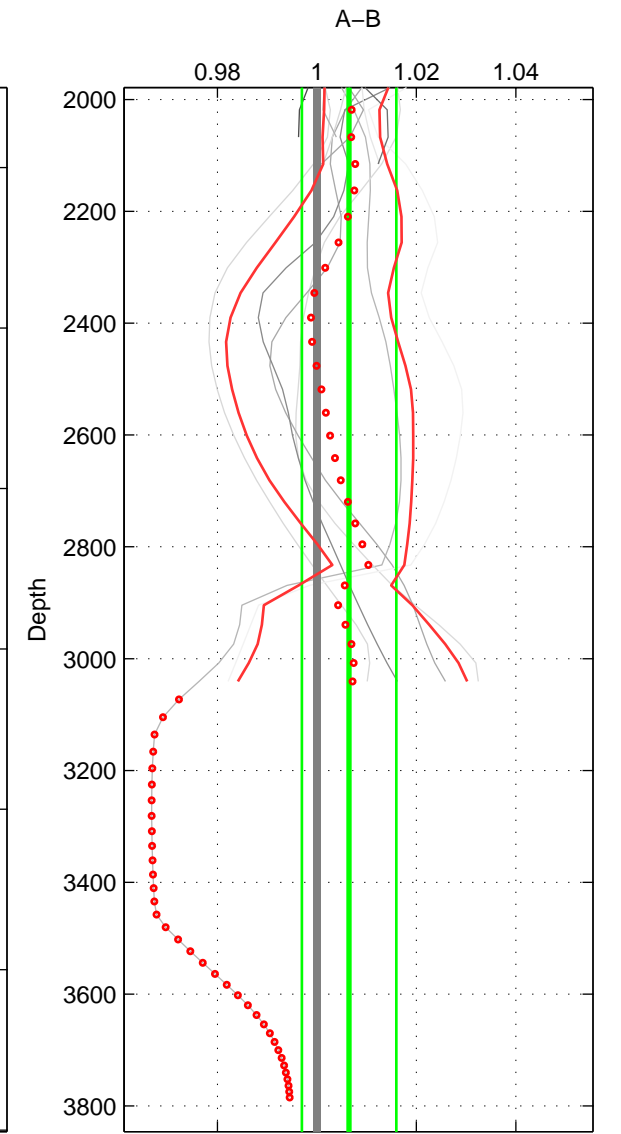

Cruise A (red). Date: Sep 1991 Cruisename: 106-77DN19910726

Cruise B (blue). Date: Sep 1980 Cruisename: 111-77YM19800811

\*\*\* "Favourite" values are means of spaces 1 2 3.

	Offset	O.StDev	Ratio	R.Stdev	Rating
SIGMA:	0.909	1.970	1.003	0.006	2
THETA:	1.751	1.876	1.006	0.006	2
DEPTH:	1.938	2.869	1.006	0.010	2
FAV.:	1.533	2.238	1.005	0.007	2

Profiles of A: 7  
 Profiles of B: 2  
 Diff profs : 12  
 WMoffset (A-B): 0.90895  
 WMoffset stdev: 1.9705  
 WMratio (A/B): 1.0029  
 WMratio stdev: 0.0064964

Quality (1-5): 2

Profiles of A: 7  
 Profiles of B: 2  
 Diff profs : 12  
 WMoffset (A-B): 1.7507  
 WMoffset stdev: 1.8757  
 WMratio (A/B): 1.0058  
 WMratio stdev: 0.006193

Quality (1-5): 2

Profiles of A: 7  
 Profiles of B: 2  
 Diff profs : 12  
 WMoffset (A-B): 1.9385  
 WMoffset stdev: 2.8686  
 WMratio (A/B): 1.0065  
 WMratio stdev: 0.0095043

Quality (1-5): 2