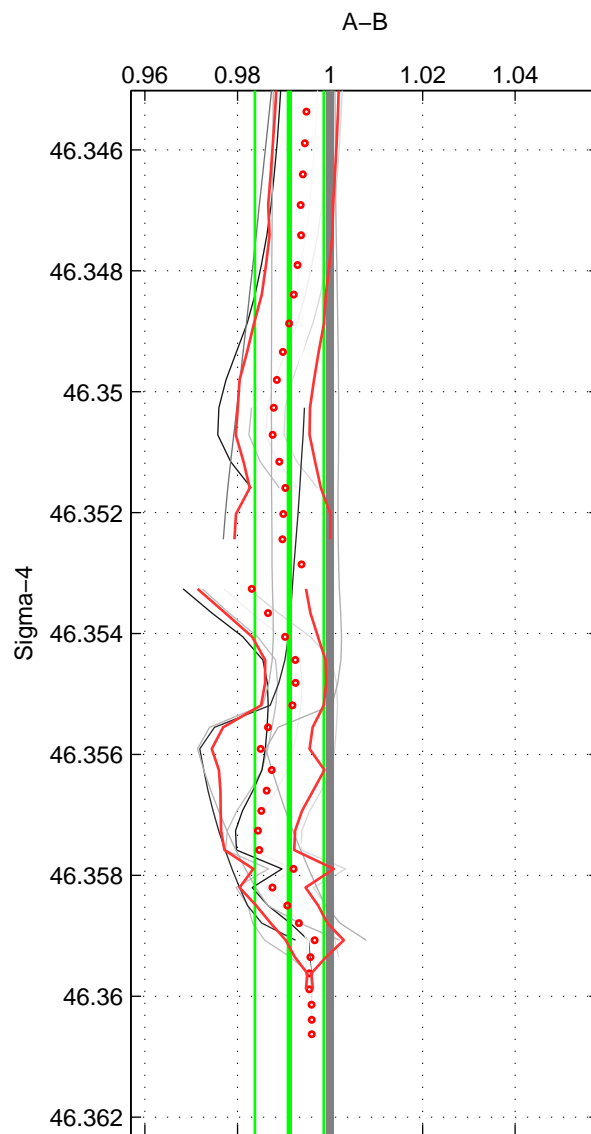

Cruise A (red). Date: Sep 1993 Cruisename: 33-18SN19950803

Cruise B (blue). Date: Oct 2009 Cruisename: 47-18SN20090917

*** "Favourite" values are those of space 1.

	Offset	O.StDev	Ratio	R.Stdev	Rating
SIGMA:	-2.562	2.175	0.991	0.007	4
THETA:	-1.987	0.402	0.993	0.001	3
DEPTH:	-0.882	1.776	0.997	0.006	3
FAV. :	-2.562	2.175	0.991	0.007	4

Profiles of A: 3
 Profiles of B: 6
 Diff profs : 10
 WMoffset (A-B): -2.562
 WMoffset stdev: 2.1752
 WMratio (A/B): 0.99121
 WMratio stdev: 0.0074508

Quality (1-5): 4

Profiles of A: 3
 Profiles of B: 6
 Diff profs : 10
 WMoffset (A-B): -1.9873
 WMoffset stdev: 0.40185
 WMratio (A/B): 0.99308
 WMratio stdev: 0.0013805

Quality (1-5): 3

Profiles of A: 3
 Profiles of B: 6
 Diff profs : 10
 WMoffset (A-B): -0.88206
 WMoffset stdev: 1.776
 WMratio (A/B): 0.99697
 WMratio stdev: 0.006173

Quality (1-5): 3