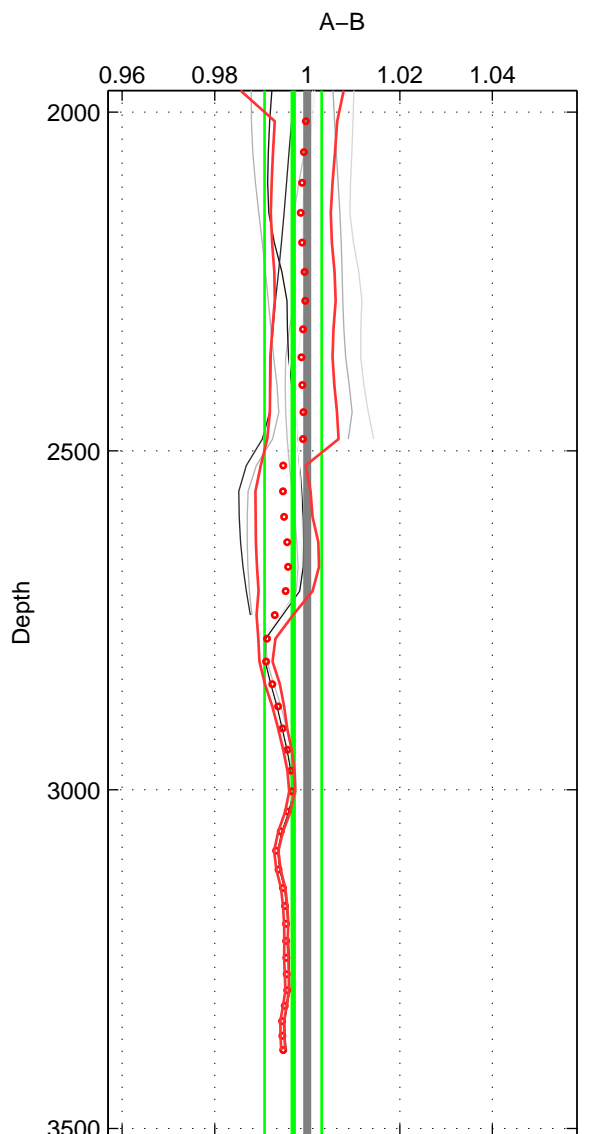

Cruise A (red). Date: Sep 1993 Cruisename: 33-18SN19950803

Cruise B (blue). Date: Oct 2009 Cruisename: 47-18SN20090917

*** "Favourite" values are those of space 1.

	Offset	O.StDev	Ratio	R.Stdev	Rating
SIGMA:	-2.562	2.175	0.991	0.007	4
THETA:	-1.987	0.402	0.993	0.001	3
DEPTH:	-0.882	1.776	0.997	0.006	3
FAV. :	-2.562	2.175	0.991	0.007	4

Profiles of A: 3
 Profiles of B: 6
 Diff profs : 10
 WMoffset (A-B): -2.562
 WMoffset stdev: 2.1752
 WMratio (A/B): 0.99121
 WMratio stdev: 0.0074508

Quality (1-5): 4

Profiles of A: 3
 Profiles of B: 6
 Diff profs : 10
 WMoffset (A-B): -1.9873
 WMoffset stdev: 0.40185
 WMratio (A/B): 0.99308
 WMratio stdev: 0.0013805

Quality (1-5): 3

Profiles of A: 3
 Profiles of B: 6
 Diff profs : 10
 WMoffset (A-B): -0.88206
 WMoffset stdev: 1.776
 WMratio (A/B): 0.99697
 WMratio stdev: 0.006173

Quality (1-5): 3