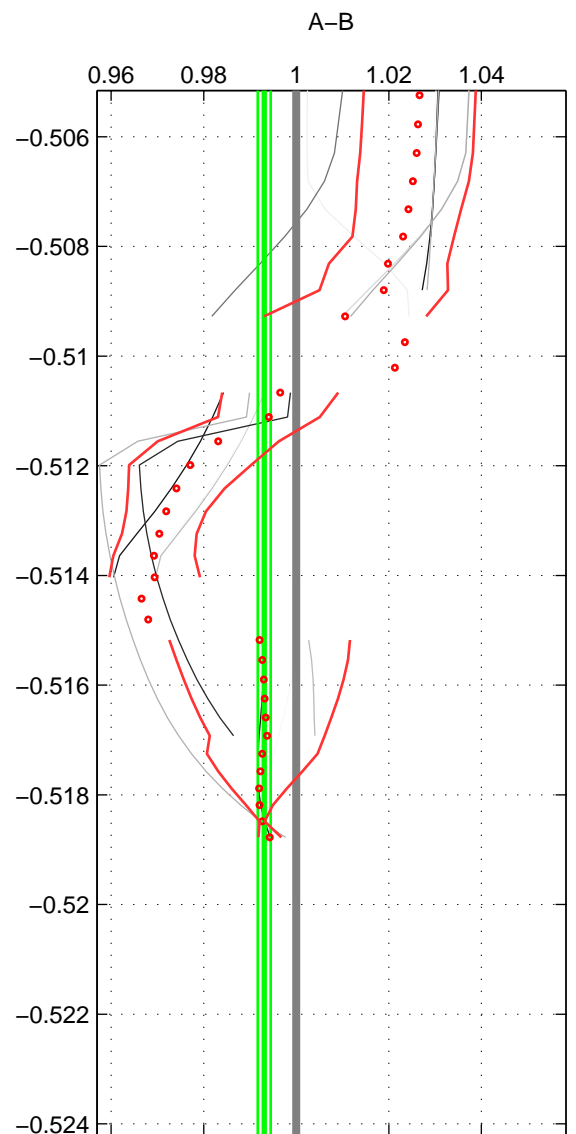

Cruise A (red). Date: Sep 1993 Cruisename: 33-18SN19950803

Cruise B (blue). Date: Oct 2009 Cruisename: 47-18SN20090917

*** "Favourite" values are those of space 1.

	Offset	O.StDev	Ratio	R.Stdev	Rating
SIGMA:	-2.562	2.175	0.991	0.007	4
THETA:	-1.987	0.402	0.993	0.001	3
DEPTH:	-0.882	1.776	0.997	0.006	3
FAV. :	-2.562	2.175	0.991	0.007	4

Profiles of A: 3
 Profiles of B: 6
 Diff profs : 10
 WMoffset (A-B): -2.562
 WMoffset stdev: 2.1752
 WMratio (A/B): 0.99121
 WMratio stdev: 0.0074508

Quality (1-5): 4

Profiles of A: 3
 Profiles of B: 6
 Diff profs : 10
 WMoffset (A-B): -1.9873
 WMoffset stdev: 0.40185
 WMratio (A/B): 0.99308
 WMratio stdev: 0.0013805

Quality (1-5): 3

Profiles of A: 3
 Profiles of B: 6
 Diff profs : 10
 WMoffset (A-B): -0.88206
 WMoffset stdev: 1.776
 WMratio (A/B): 0.99697
 WMratio stdev: 0.006173

Quality (1-5): 3