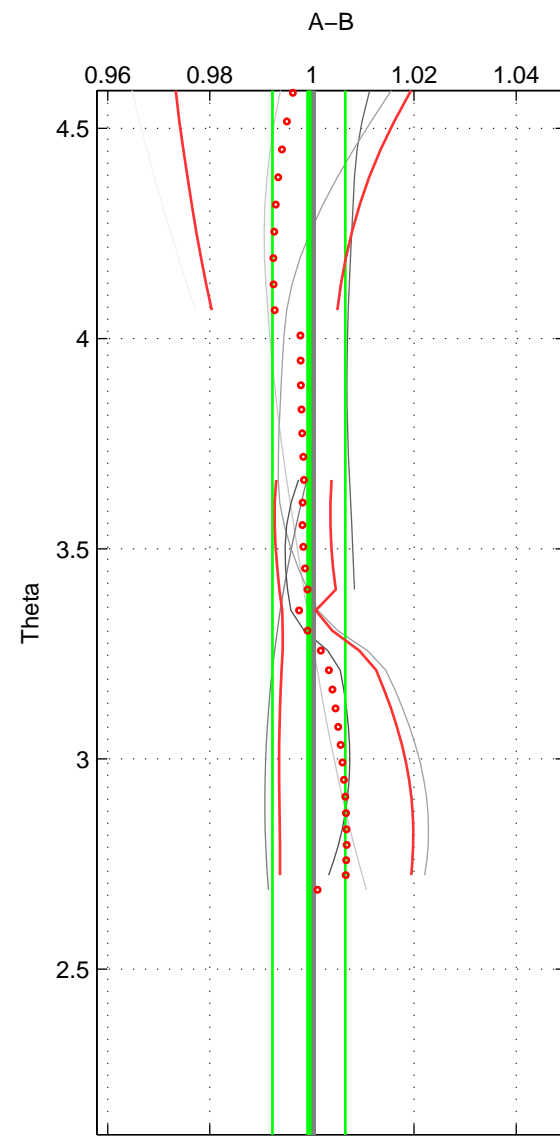

Cruise A (red). Date: Aug 1994 Cruisename: 328-OMEX1NA  
 Cruise B (blue). Date: Aug 1998 Cruisename: 329-OMEX2

\*\*\* "Favourite" values are those of space 2.

	Offset	O.StDev	Ratio	R.Stdev	Rating
SIGMA:	-8.238	1.375	0.966	0.006	2
THETA:	-0.153	1.815	0.999	0.007	3
DEPTH:	-5.189	0.000	0.979	0.000	2
FAV. :	-0.153	1.815	0.999	0.007	3

Please note that statistics are bad.  
 Profiles of A: 1  
 Profiles of B: 4  
 Diff profs : 1  
 WMoffset (A-B): -8.2379  
 WMoffset stdev: 1.3754  
 WMratio (A/B): 0.96614  
 WMratio stdev: 0.0057711

Quality (1-5): 2

Profiles of A: 3  
 Profiles of B: 5  
 Diff profs : 6  
 WMoffset (A-B): -0.15311  
 WMoffset stdev: 1.8151  
 WMratio (A/B): 0.99941  
 WMratio stdev: 0.0071415

Quality (1-5): 3

Please note that statistics are bad.  
 Profiles of A: 1  
 Profiles of B: 4  
 Diff profs : 1  
 WMoffset (A-B): -5.1895  
 WMoffset stdev: 0  
 WMratio (A/B): 0.97864  
 WMratio stdev: 0