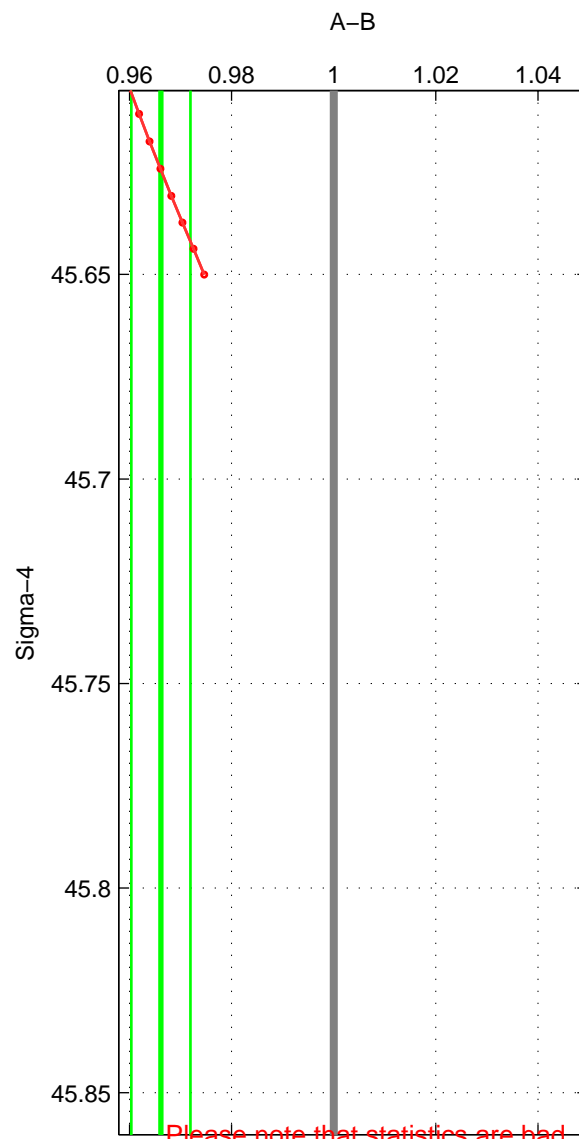

Cruise A (red). Date: Aug 1994 Cruisename: 328-OMEX1NA  
 Cruise B (blue). Date: Aug 1998 Cruisename: 329-OMEX2

\*\*\* "Favourite" values are those of space 2.

	Offset	O.StDev	Ratio	R.Stdev	Rating
SIGMA:	-8.238	1.375	0.966	0.006	2
THETA:	-0.153	1.815	0.999	0.007	3
DEPTH:	-5.189	0.000	0.979	0.000	2
FAV. :	-0.153	1.815	0.999	0.007	3

Please note that statistics are bad.  
 Profiles of A: 1  
 Profiles of B: 4  
 Diff profs : 1  
 WMoffset (A-B): -8.2379  
 WMoffset stdev: 1.3754  
 WMratio (A/B): 0.96614  
 WMratio stdev: 0.0057711

Quality (1-5): 2

Profiles of A: 3  
 Profiles of B: 5  
 Diff profs : 6  
 WMoffset (A-B): -0.15311  
 WMoffset stdev: 1.8151  
 WMratio (A/B): 0.99941  
 WMratio stdev: 0.0071415

Quality (1-5): 3

Please note that statistics are bad.  
 Profiles of A: 1  
 Profiles of B: 4  
 Diff profs : 1  
 WMoffset (A-B): -5.1895  
 WMoffset stdev: 0  
 WMratio (A/B): 0.97864  
 WMratio stdev: 0