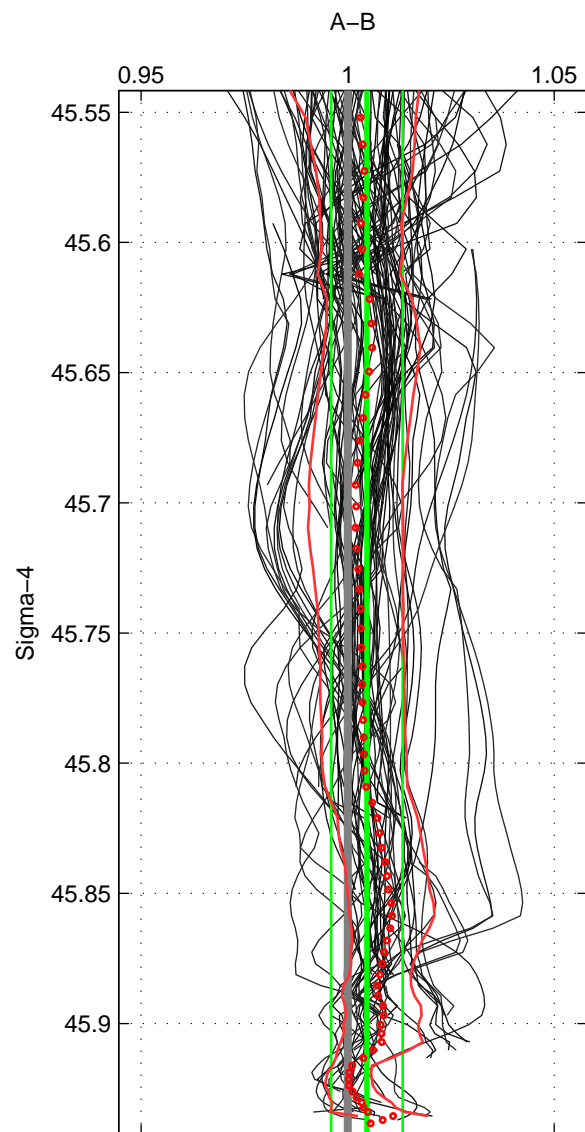

Cruise A (red). Date: Jul 2004 Cruisename: 169-06MT20040710

Cruise B (blue). Date: Sep 2005 Cruisename: 170-06MT20050813

*** "Favourite" values are means of spaces 1 2 3.

	Offset	O.StDev	Ratio	R.Stdev	Rating
SIGMA:	1.170	2.201	1.005	0.009	5
THETA:	0.094	1.727	1.000	0.007	5
DEPTH:	1.197	2.378	1.005	0.009	5
FAV.:	0.821	2.102	1.003	0.008	5

Profiles of A: 29
 Profiles of B: 43
 Diff profs : 100
 WMoffset (A-B): 1.1704
 WMoffset stdev: 2.2007
 WMratio (A/B): 1.0046
 WMratio stdev: 0.0086606

Quality (1-5): 5

Profiles of A: 29
 Profiles of B: 43
 Diff profs : 100
 WMoffset (A-B): 0.094372
 WMoffset stdev: 1.7268
 WMratio (A/B): 1.0004
 WMratio stdev: 0.0068403

Quality (1-5): 5

Profiles of A: 29
 Profiles of B: 43
 Diff profs : 100
 WMoffset (A-B): 1.1971
 WMoffset stdev: 2.3776
 WMratio (A/B): 1.0047
 WMratio stdev: 0.0092925

Quality (1-5): 5