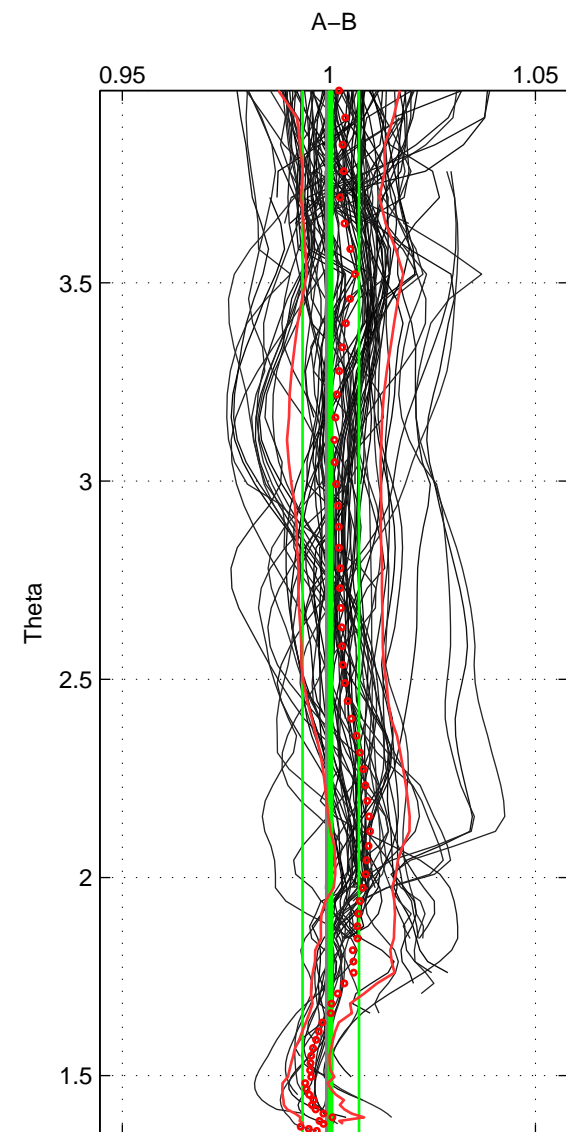

Cruise A (red). Date: Jul 2004 Cruisename: 169-06MT20040710

Cruise B (blue). Date: Sep 2005 Cruisename: 170-06MT20050813

*** "Favourite" values are means of spaces 1 2 3.

	Offset	O.StDev	Ratio	R.Stdev	Rating
SIGMA:	1.170	2.201	1.005	0.009	5
THETA:	0.094	1.727	1.000	0.007	5
DEPTH:	1.197	2.378	1.005	0.009	5
FAV.:	0.821	2.102	1.003	0.008	5

Profiles of A: 29
 Profiles of B: 43
 Diff profs : 100
 WMoffset (A-B): 1.1704
 WMoffset stdev: 2.2007
 WMratio (A/B): 1.0046
 WMratio stdev: 0.0086606

Quality (1-5): 5

Profiles of A: 29
 Profiles of B: 43
 Diff profs : 100
 WMoffset (A-B): 0.094372
 WMoffset stdev: 1.7268
 WMratio (A/B): 1.0004
 WMratio stdev: 0.0068403

Quality (1-5): 5

Profiles of A: 29
 Profiles of B: 43
 Diff profs : 100
 WMoffset (A-B): 1.1971
 WMoffset stdev: 2.3776
 WMratio (A/B): 1.0047
 WMratio stdev: 0.0092925

Quality (1-5): 5