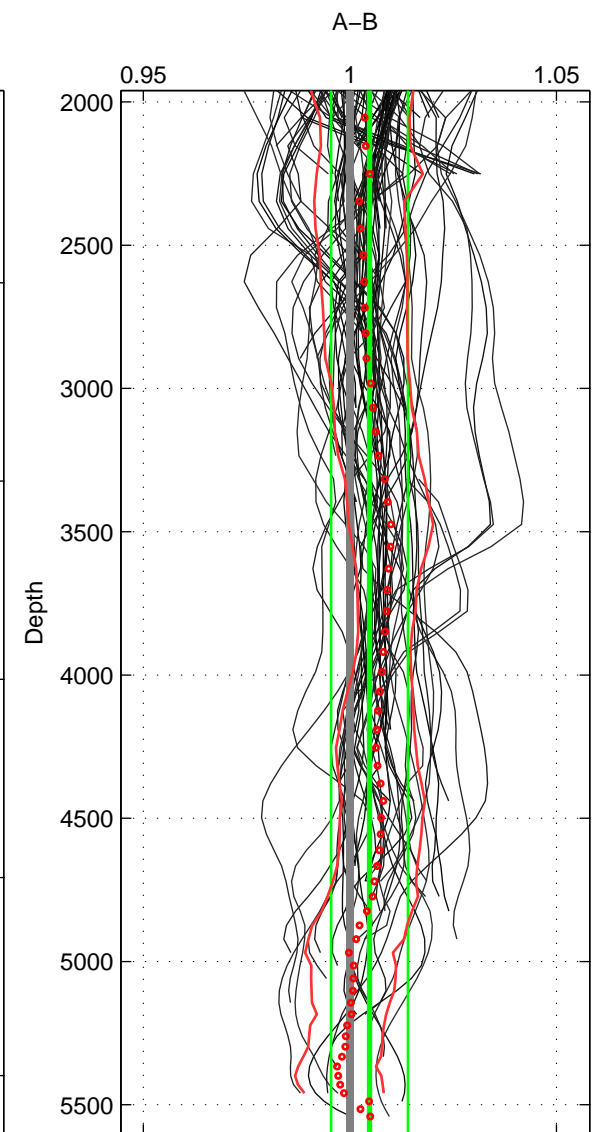

Cruise A (red). Date: Jul 2004 Cruisename: 169-06MT20040710

Cruise B (blue). Date: Sep 2005 Cruisename: 170-06MT20050813

*** "Favourite" values are means of spaces 1 2 3.

	Offset	O.StDev	Ratio	R.Stdev	Rating
SIGMA:	1.170	2.201	1.005	0.009	5
THETA:	0.094	1.727	1.000	0.007	5
DEPTH:	1.197	2.378	1.005	0.009	5
FAV.:	0.821	2.102	1.003	0.008	5

Profiles of A: 29
 Profiles of B: 43
 Diff profs : 100
 WMoffset (A-B): 1.1704
 WMoffset stdev: 2.2007
 WMratio (A/B): 1.0046
 WMratio stdev: 0.0086606

Quality (1-5): 5

Profiles of A: 29
 Profiles of B: 43
 Diff profs : 100
 WMoffset (A-B): 0.094372
 WMoffset stdev: 1.7268
 WMratio (A/B): 1.0004
 WMratio stdev: 0.0068403

Quality (1-5): 5

Profiles of A: 29
 Profiles of B: 43
 Diff profs : 100
 WMoffset (A-B): 1.1971
 WMoffset stdev: 2.3776
 WMratio (A/B): 1.0047
 WMratio stdev: 0.0092925

Quality (1-5): 5