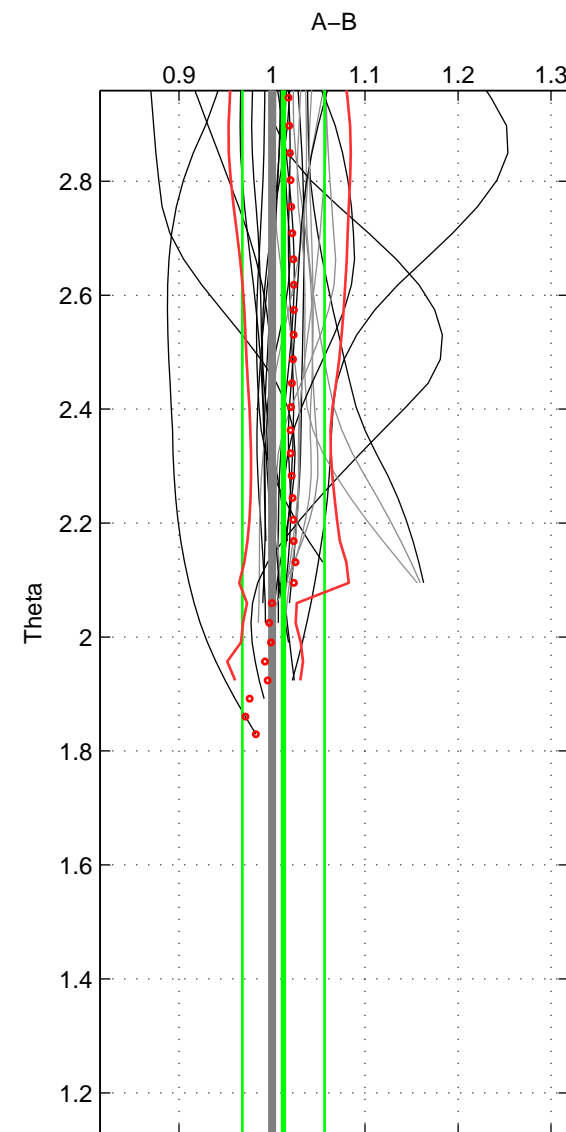

Cruise A (red). Date: Jul 2006 Cruisename: 712-49UP20060630

Cruise B (blue). Date: Feb 2008 Cruisename: 717-49UP20080122

*** "Favourite" values are means of spaces 1 2.

	Offset	O.StDev	Ratio	R.Stdev	Rating
SIGMA:	0.834	3.189	1.008	0.032	5
THETA:	1.067	3.908	1.012	0.044	5
DEPTH:	0.828	0.385	1.010	0.004	3
FAV.:	0.950	3.549	1.010	0.038	5

Profiles of A: 18
 Profiles of B: 20
 Diff profs : 26
 WMoffset (A-B): 0.83394
 WMoffset stdev: 3.1893
 WMratio (A/B): 1.0083
 WMratio stdev: 0.032123

Quality (1-5): 5

Profiles of A: 18
 Profiles of B: 20
 Diff profs : 26
 WMoffset (A-B): 1.067
 WMoffset stdev: 3.9082
 WMratio (A/B): 1.0123
 WMratio stdev: 0.04416

Quality (1-5): 5

Profiles of A: 18
 Profiles of B: 20
 Diff profs : 26
 WMoffset (A-B): 0.82766
 WMoffset stdev: 0.3853
 WMratio (A/B): 1.0102
 WMratio stdev: 0.0041234

Quality (1-5): 3

Please note that statistics are bad.