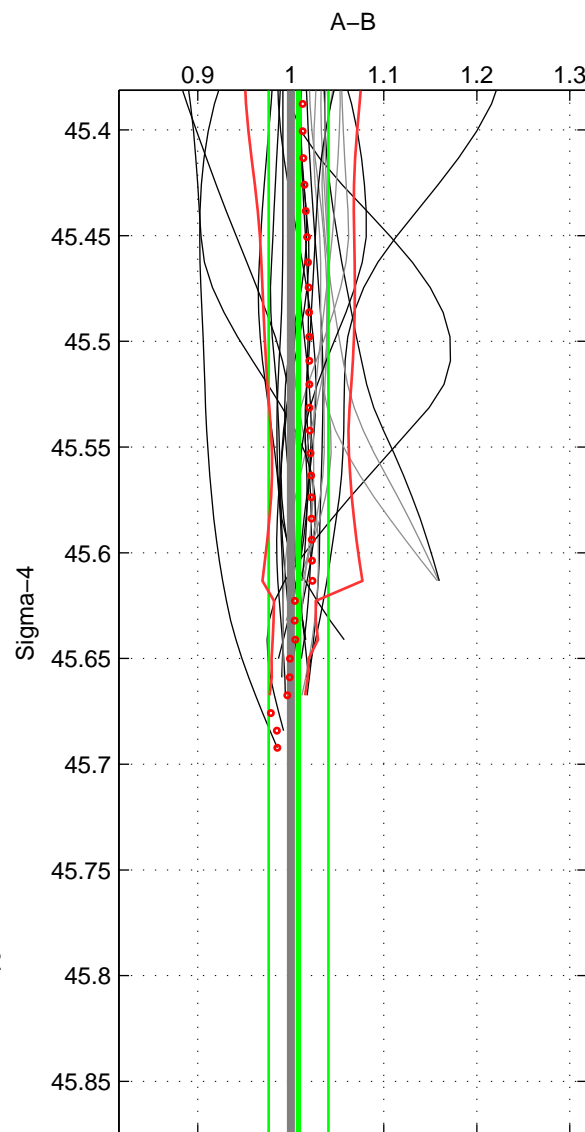

Cruise A (red). Date: Jul 2006 Cruisename: 712-49UP20060630

Cruise B (blue). Date: Feb 2008 Cruisename: 717-49UP20080122

*** "Favourite" values are means of spaces 1 2.

	Offset	O.StDev	Ratio	R.Stdev	Rating
SIGMA:	0.834	3.189	1.008	0.032	5
THETA:	1.067	3.908	1.012	0.044	5
DEPTH:	0.828	0.385	1.010	0.004	3
FAV.:	0.950	3.549	1.010	0.038	5

Profiles of A: 18
 Profiles of B: 20
 Diff profs : 26
 WMoffset (A-B): 0.83394
 WMoffset stdev: 3.1893
 WMratio (A/B): 1.0083
 WMratio stdev: 0.032123

Quality (1-5): 5

Profiles of A: 18
 Profiles of B: 20
 Diff profs : 26
 WMoffset (A-B): 1.067
 WMoffset stdev: 3.9082
 WMratio (A/B): 1.0123
 WMratio stdev: 0.04416

Quality (1-5): 5

Profiles of A: 18
 Profiles of B: 20
 Diff profs : 26
 WMoffset (A-B): 0.82766
 WMoffset stdev: 0.3853
 WMratio (A/B): 1.0102
 WMratio stdev: 0.0041234

Quality (1-5): 3

Please note that statistics are bad.