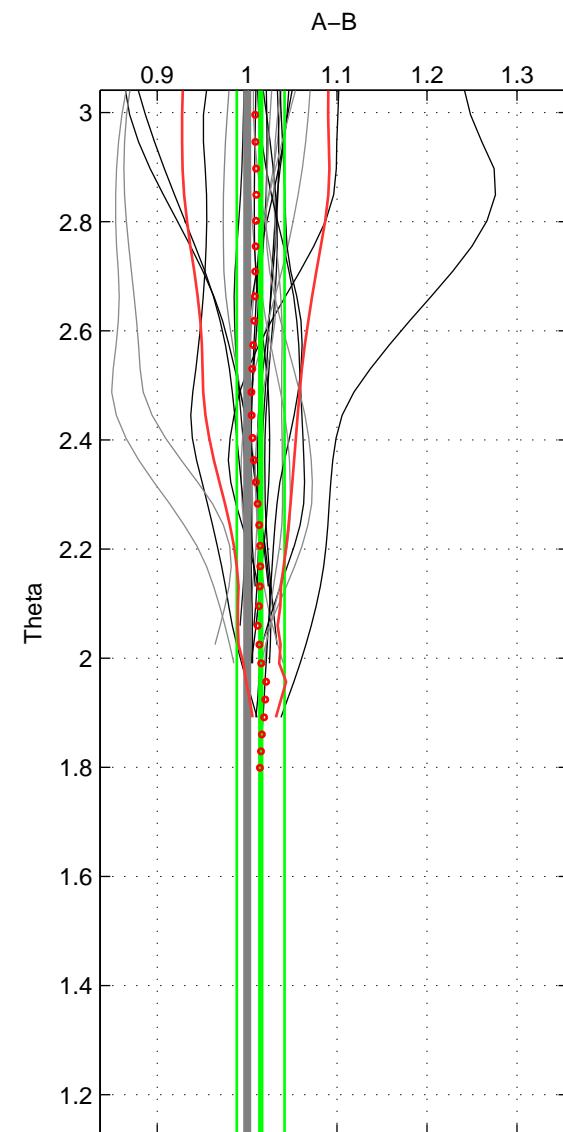

Cruise A (red). Date: Jul 2004 Cruisename: 704-49UP20040704

Cruise B (blue). Date: Feb 2008 Cruisename: 717-49UP20080122

*** "Favourite" values are those of space 2.

	Offset	O.StDev	Ratio	R.Stdev	Rating
SIGMA:	1.492	1.397	1.015	0.014	4
THETA:	1.401	2.573	1.015	0.027	5
DEPTH:	2.992	0.411	1.034	0.005	3
FAV.:	1.401	2.573	1.015	0.027	5

Profiles of A: 8
 Profiles of B: 20
 Diff profs: 15
 WMoffset (A-B): 1.4919
 WMoffset stdev: 1.3971
 WMratio (A/B): 1.0147
 WMratio stdev: 0.013789

Quality (1-5): 4

Profiles of A: 17
 Profiles of B: 20
 Diff profs: 25
 WMoffset (A-B): 1.4012
 WMoffset stdev: 2.5729
 WMratio (A/B): 1.015
 WMratio stdev: 0.026668

Quality (1-5): 5

Profiles of A: 17
 Profiles of B: 20
 Diff profs: 25
 WMoffset (A-B): 2.9921
 WMoffset stdev: 0.41126
 WMratio (A/B): 1.0341
 WMratio stdev: 0.0047702

Quality (1-5): 3

Please note that statistics are bad.