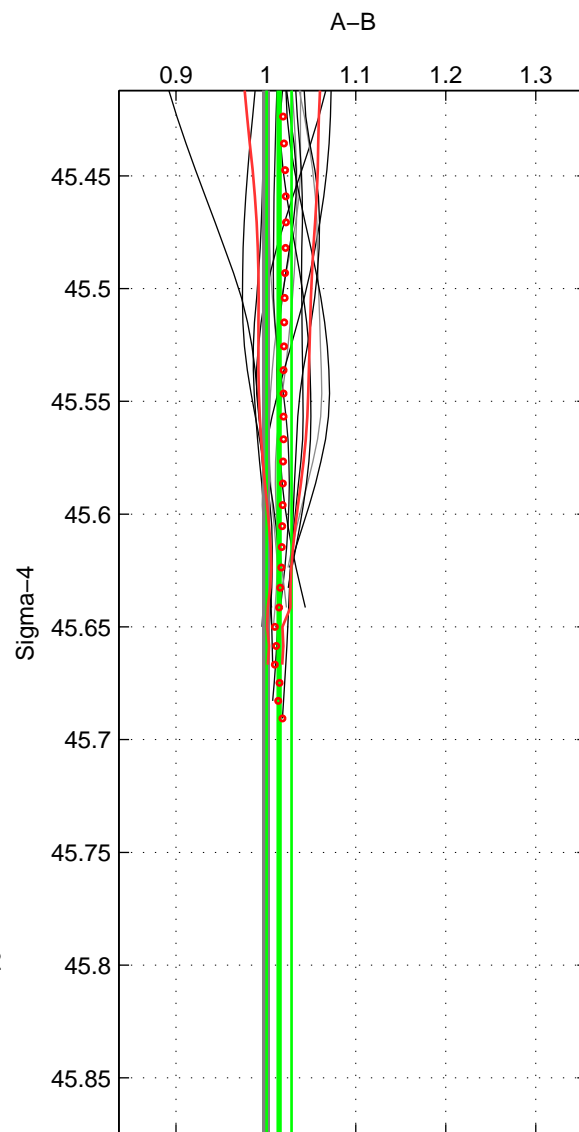

Cruise A (red). Date: Jul 2004 Cruisename: 704-49UP20040704

Cruise B (blue). Date: Feb 2008 Cruisename: 717-49UP20080122

*** "Favourite" values are those of space 2.

	Offset	O.StDev	Ratio	R.Stdev	Rating
SIGMA:	1.492	1.397	1.015	0.014	4
THETA:	1.401	2.573	1.015	0.027	5
DEPTH:	2.992	0.411	1.034	0.005	3
FAV.:	1.401	2.573	1.015	0.027	5

Profiles of A: 8
 Profiles of B: 20
 Diff profs: 15
 WMoffset (A-B): 1.4919
 WMoffset stdev: 1.3971
 WMratio (A/B): 1.0147
 WMratio stdev: 0.013789

Quality (1-5): 4

Profiles of A: 17
 Profiles of B: 20
 Diff profs: 25
 WMoffset (A-B): 1.4012
 WMoffset stdev: 2.5729
 WMratio (A/B): 1.015
 WMratio stdev: 0.026668

Quality (1-5): 5

Profiles of A: 17
 Profiles of B: 20
 Diff profs: 25
 WMoffset (A-B): 2.9921
 WMoffset stdev: 0.41126
 WMratio (A/B): 1.0341
 WMratio stdev: 0.0047702

Quality (1-5): 3

Please note that statistics are bad.