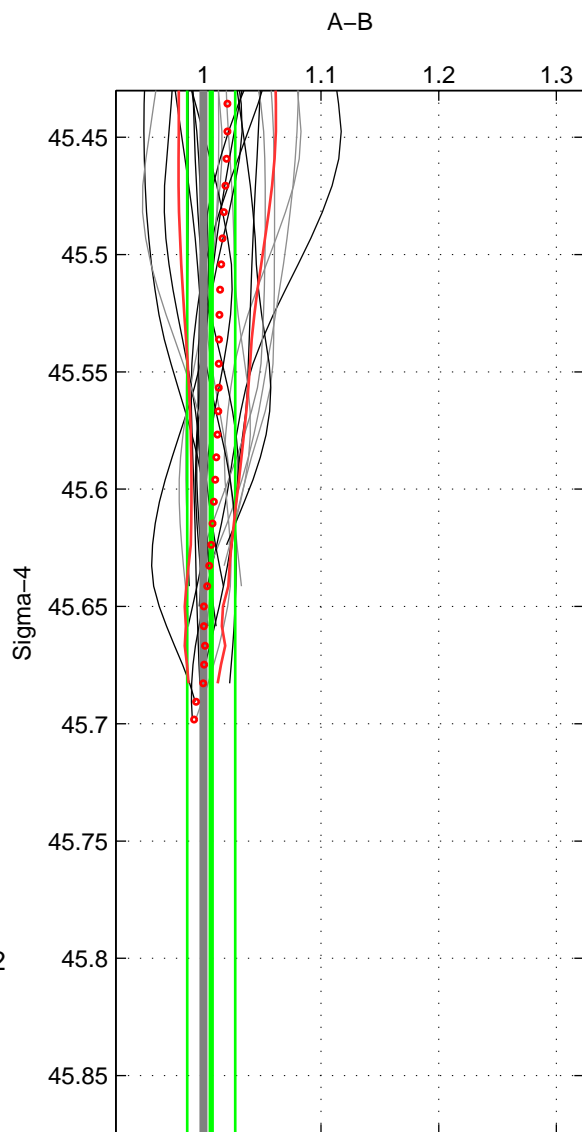

Cruise A (red). Date: Nov 2004 Cruisename: 705-49UP20041021

Cruise B (blue). Date: Feb 2008 Cruisename: 717-49UP20080122

\*\*\* "Favourite" values are means of spaces 1 2.

	Offset	O.StDev	Ratio	R.Stdev	Rating
SIGMA:	0.627	2.041	1.007	0.020	5
THETA:	0.668	2.144	1.007	0.021	5
DEPTH:	4.455	0.645	1.054	0.012	3
FAV.:	0.647	2.092	1.007	0.021	5

Profiles of A: 15  
 Profiles of B: 17  
 Diff profs : 23  
 WMoffset (A-B): 0.62693  
 WMoffset stdev: 2.0405  
 WMratio (A/B): 1.0067  
 WMratio stdev: 0.020419

Quality (1-5): 5

Profiles of A: 15  
 Profiles of B: 17  
 Diff profs : 23  
 WMoffset (A-B): 0.66791  
 WMoffset stdev: 2.1435  
 WMratio (A/B): 1.0068  
 WMratio stdev: 0.021103

Quality (1-5): 5

Please note that statistics are bad.

Profiles of A: 15  
 Profiles of B: 17  
 Diff profs : 23  
 WMoffset (A-B): 4.4554  
 WMoffset stdev: 0.64466  
 WMratio (A/B): 1.0538  
 WMratio stdev: 0.012359