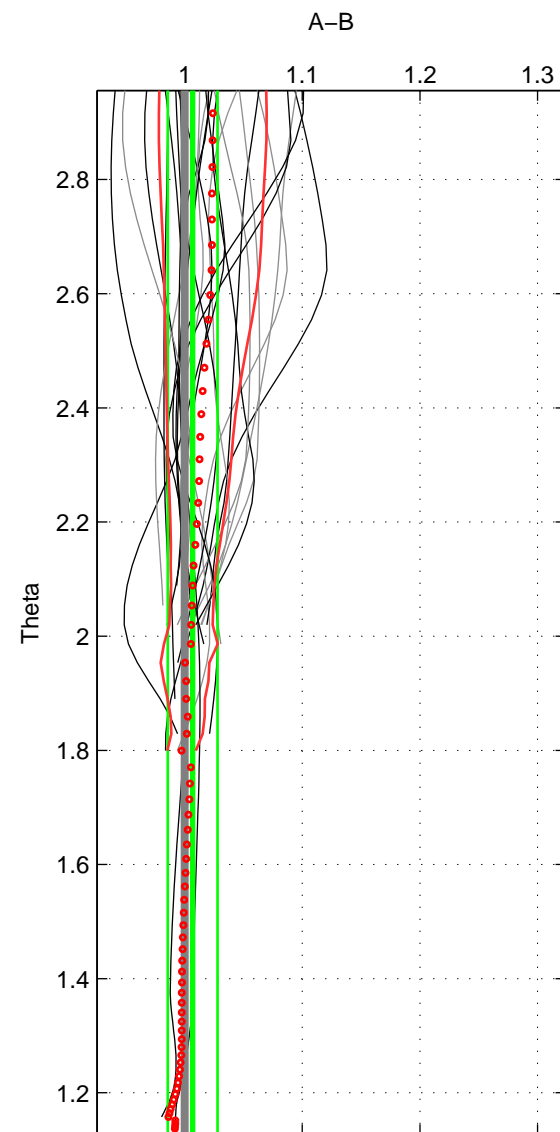

Cruise A (red). Date: Nov 2004 Cruisename: 705-49UP20041021

Cruise B (blue). Date: Feb 2008 Cruisename: 717-49UP20080122

\*\*\* "Favourite" values are means of spaces 1 2.

	Offset	O.StDev	Ratio	R.Stdev	Rating
SIGMA:	0.627	2.041	1.007	0.020	5
THETA:	0.668	2.144	1.007	0.021	5
DEPTH:	4.455	0.645	1.054	0.012	3
FAV.:	0.647	2.092	1.007	0.021	5

Profiles of A: 15  
 Profiles of B: 17  
 Diff profs : 23  
 WMoffset (A-B): 0.62693  
 WMoffset stdev: 2.0405  
 WMratio (A/B): 1.0067  
 WMratio stdev: 0.020419

Quality (1-5): 5

Profiles of A: 15  
 Profiles of B: 17  
 Diff profs : 23  
 WMoffset (A-B): 0.66791  
 WMoffset stdev: 2.1435  
 WMratio (A/B): 1.0068  
 WMratio stdev: 0.021103

Quality (1-5): 5

Please note that statistics are bad.

Profiles of A: 15  
 Profiles of B: 17  
 Diff profs : 23  
 WMoffset (A-B): 4.4554  
 WMoffset stdev: 0.64466  
 WMratio (A/B): 1.0538  
 WMratio stdev: 0.012359