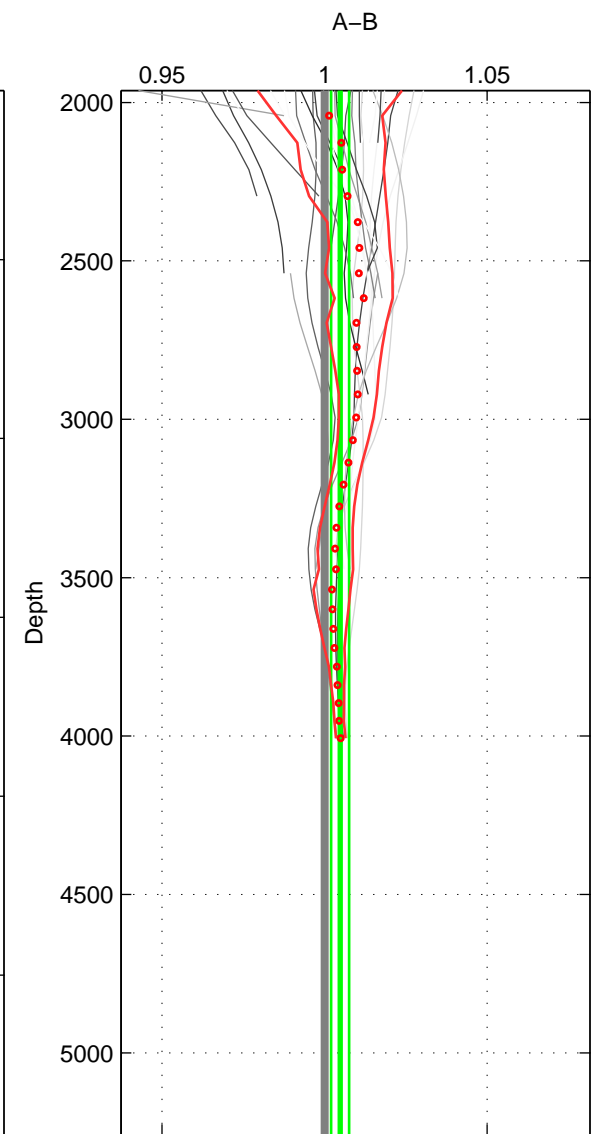

Cruise A (red). Date: Jun 1989 Cruisename: 268-35LU19890509

Cruise B (blue). Date: Aug 1998 Cruisename: 329-OMEX2

*** "Favourite" values are means of spaces 1 2.

	Offset	O.StDev	Ratio	R.Stdev	Rating
SIGMA:	1.364	0.983	1.006	0.004	5
THETA:	1.163	0.868	1.005	0.004	5
DEPTH:	1.168	0.675	1.005	0.003	4
FAV.:	1.264	0.925	1.005	0.004	5

Profiles of A: 26
 Profiles of B: 6
 Diff profs : 41
 WMoffset (A-B): 1.3644
 WMoffset stdev: 0.98262
 WMratio (A/B): 1.0056
 WMratio stdev: 0.0040258

Quality (1-5): 5

Profiles of A: 26
 Profiles of B: 6
 Diff profs : 43
 WMoffset (A-B): 1.163
 WMoffset stdev: 0.86771
 WMratio (A/B): 1.0048
 WMratio stdev: 0.00356

Quality (1-5): 5

Profiles of A: 26
 Profiles of B: 5
 Diff profs : 33
 WMoffset (A-B): 1.1675
 WMoffset stdev: 0.67492
 WMratio (A/B): 1.0048
 WMratio stdev: 0.0027655

Quality (1-5): 4