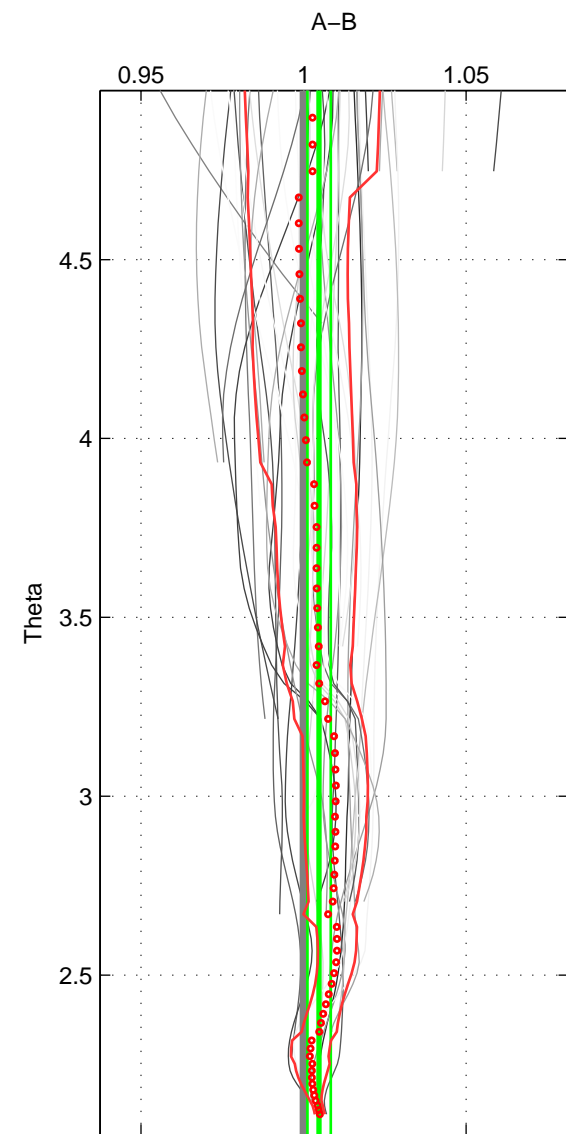

Cruise A (red). Date: Jun 1989 Cruisename: 268-35LU19890509

Cruise B (blue). Date: Aug 1998 Cruisename: 329-OMEX2

*** "Favourite" values are means of spaces 1 2.

	Offset	O.StDev	Ratio	R.Stdev	Rating
SIGMA:	1.364	0.983	1.006	0.004	5
THETA:	1.163	0.868	1.005	0.004	5
DEPTH:	1.168	0.675	1.005	0.003	4
FAV.:	1.264	0.925	1.005	0.004	5

Profiles of A: 26
 Profiles of B: 6
 Diff profs : 41
 WMoffset (A-B): 1.3644
 WMoffset stdev: 0.98262
 WMratio (A/B): 1.0056
 WMratio stdev: 0.0040258

Quality (1-5): 5

Profiles of A: 26
 Profiles of B: 6
 Diff profs : 43
 WMoffset (A-B): 1.163
 WMoffset stdev: 0.86771
 WMratio (A/B): 1.0048
 WMratio stdev: 0.00356

Quality (1-5): 5

Profiles of A: 26
 Profiles of B: 5
 Diff profs : 33
 WMoffset (A-B): 1.1675
 WMoffset stdev: 0.67492
 WMratio (A/B): 1.0048
 WMratio stdev: 0.0027655

Quality (1-5): 4