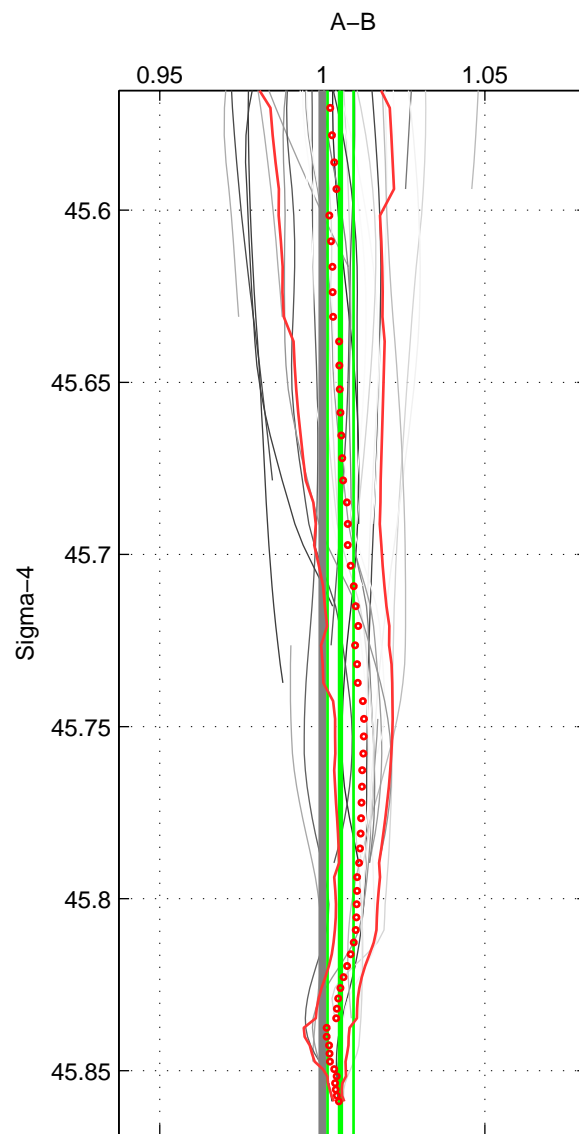

Cruise A (red). Date: Jun 1989 Cruisename: 268-35LU19890509

Cruise B (blue). Date: Aug 1998 Cruisename: 329-OMEX2

*** "Favourite" values are means of spaces 1 2.

	Offset	O.StDev	Ratio	R.Stdev	Rating
SIGMA:	1.364	0.983	1.006	0.004	5
THETA:	1.163	0.868	1.005	0.004	5
DEPTH:	1.168	0.675	1.005	0.003	4
FAV.:	1.264	0.925	1.005	0.004	5

Profiles of A: 26
 Profiles of B: 6
 Diff profs : 41
 WMoffset (A-B): 1.3644
 WMoffset stdev: 0.98262
 WMratio (A/B): 1.0056
 WMratio stdev: 0.0040258

Quality (1-5): 5

Profiles of A: 26
 Profiles of B: 6
 Diff profs : 43
 WMoffset (A-B): 1.163
 WMoffset stdev: 0.86771
 WMratio (A/B): 1.0048
 WMratio stdev: 0.00356

Quality (1-5): 5

Profiles of A: 26
 Profiles of B: 5
 Diff profs : 33
 WMoffset (A-B): 1.1675
 WMoffset stdev: 0.67492
 WMratio (A/B): 1.0048
 WMratio stdev: 0.0027655

Quality (1-5): 4