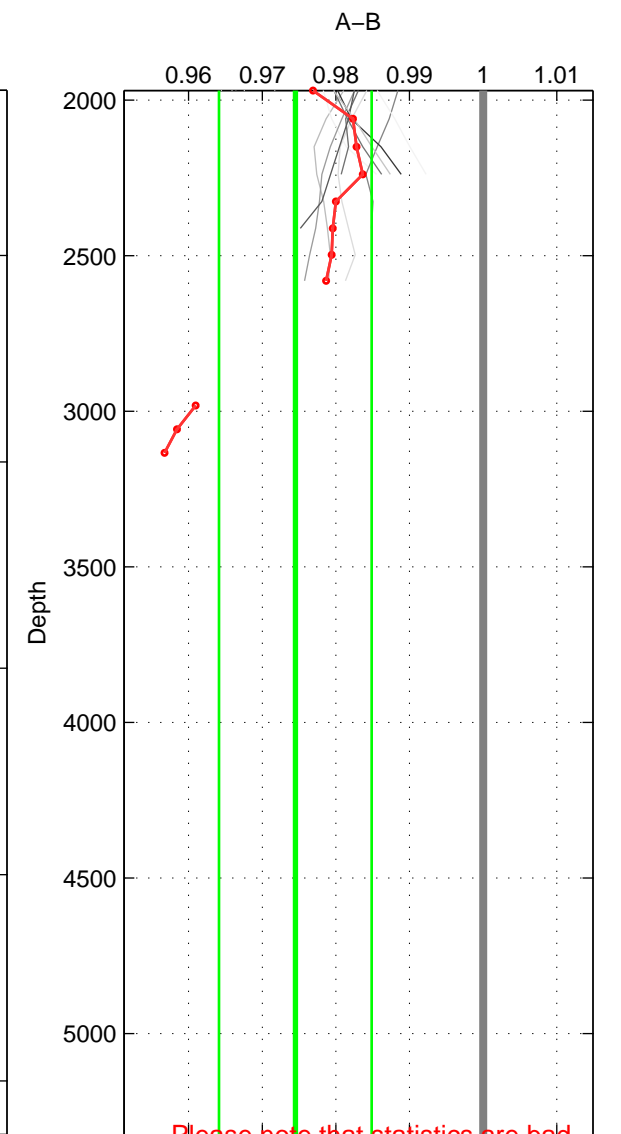

Cruise A (red). Date: Jun 2002 Cruisename: 49-316N20020530

Cruise B (blue). Date: Sep 1980 Cruisename: 111-77YM19800811

*** "Favourite" values are means of spaces 1 2.

	Offset	O.StDev	Ratio	R.Stdev	Rating
SIGMA:	-3.769	0.952	0.988	0.003	4
THETA:	-6.039	3.535	0.980	0.011	4
DEPTH:	-7.888	3.330	0.974	0.010	3
FAV.:	-4.904	2.244	0.984	0.007	4

Profiles of A: 6
 Profiles of B: 3
 Diff profs : 17
 WMoffset (A-B): -3.7693
 WMoffset stdev: 0.95182
 WMratio (A/B): 0.98758
 WMratio stdev: 0.0031326

Quality (1-5): 4

Profiles of A: 6
 Profiles of B: 3
 Diff profs : 17
 WMoffset (A-B): -6.0393
 WMoffset stdev: 3.5354
 WMratio (A/B): 0.98036
 WMratio stdev: 0.011316

Quality (1-5): 4

Profiles of A: 6
 Profiles of B: 3
 Diff profs : 17
 WMoffset (A-B): -7.8882
 WMoffset stdev: 3.3295
 WMratio (A/B): 0.9745
 WMratio stdev: 0.010365

Quality (1-5): 3

Please note that statistics are bad.