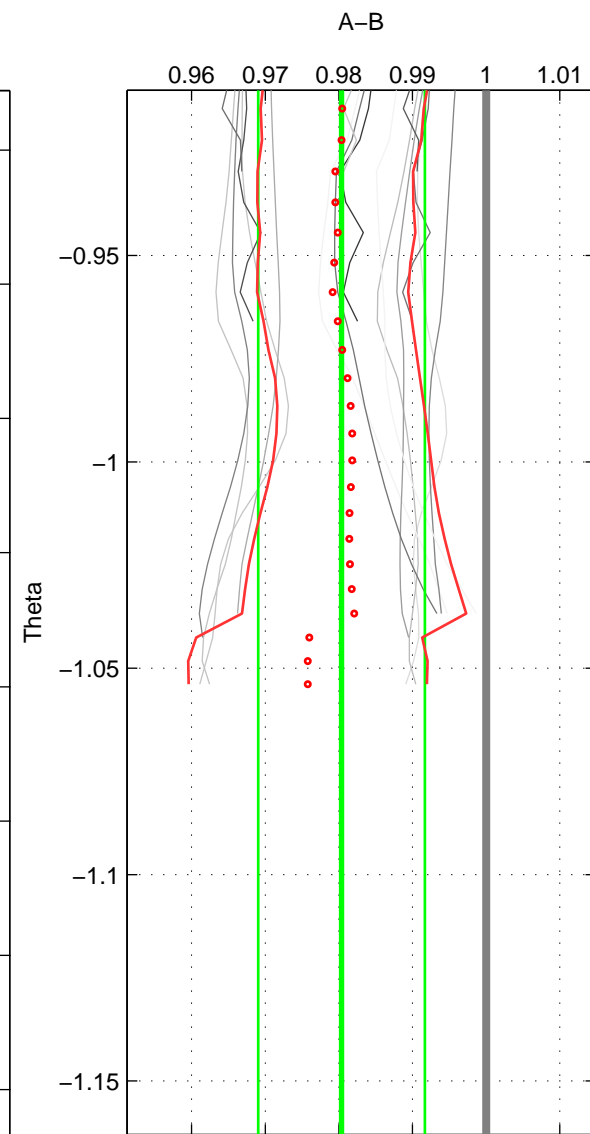

Cruise A (red). Date: Jun 2002 Cruisename: 49-316N20020530

Cruise B (blue). Date: Sep 1980 Cruisename: 111-77YM19800811

*** "Favourite" values are means of spaces 1 2.

	Offset	O.StDev	Ratio	R.Stdev	Rating
SIGMA:	-3.769	0.952	0.988	0.003	4
THETA:	-6.039	3.535	0.980	0.011	4
DEPTH:	-7.888	3.330	0.974	0.010	3
FAV.:	-4.904	2.244	0.984	0.007	4

Profiles of A: 6
 Profiles of B: 3
 Diff profs : 17
 WMoffset (A-B): -3.7693
 WMoffset stdev: 0.95182
 WMratio (A/B): 0.98758
 WMratio stdev: 0.0031326

Quality (1-5): 4

Profiles of A: 6
 Profiles of B: 3
 Diff profs : 17
 WMoffset (A-B): -6.0393
 WMoffset stdev: 3.5354
 WMratio (A/B): 0.98036
 WMratio stdev: 0.011316

Quality (1-5): 4

Profiles of A: 6
 Profiles of B: 3
 Diff profs : 17
 WMoffset (A-B): -7.8882
 WMoffset stdev: 3.3295
 WMratio (A/B): 0.9745
 WMratio stdev: 0.010365

Quality (1-5): 3

Please note that statistics are bad.