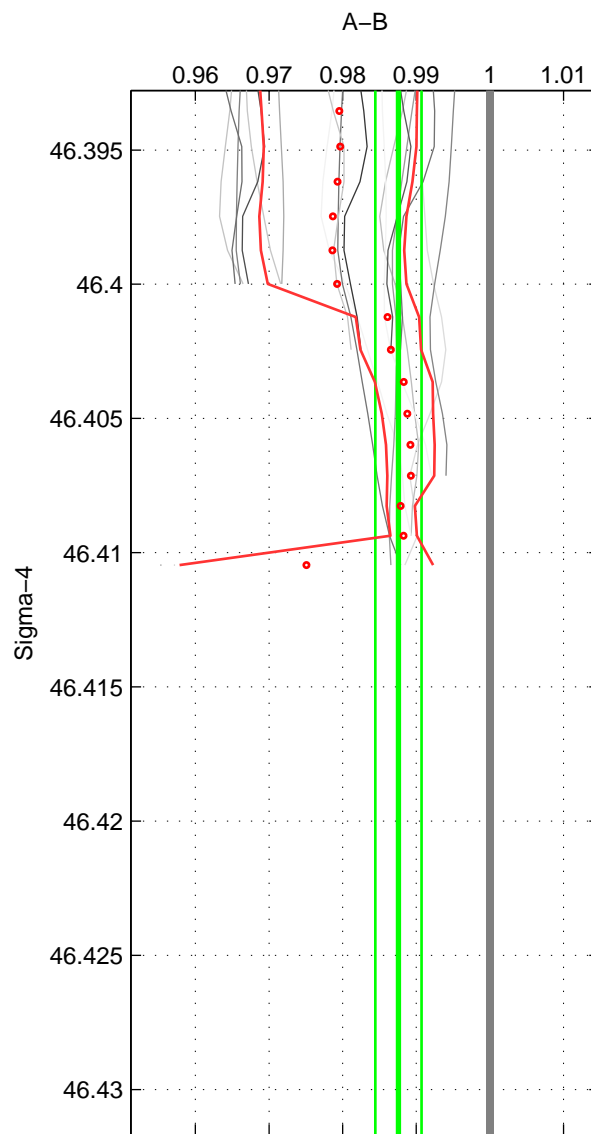

Cruise A (red). Date: Jun 2002 Cruisename: 49-316N20020530

Cruise B (blue). Date: Sep 1980 Cruisename: 111-77YM19800811

*** "Favourite" values are means of spaces 1 2.

	Offset	O.StDev	Ratio	R.Stdev	Rating
SIGMA:	-3.769	0.952	0.988	0.003	4
THETA:	-6.039	3.535	0.980	0.011	4
DEPTH:	-7.888	3.330	0.974	0.010	3
FAV.:	-4.904	2.244	0.984	0.007	4

Profiles of A: 6
 Profiles of B: 3
 Diff profs : 17
 WMoffset (A-B): -3.7693
 WMoffset stdev: 0.95182
 WMratio (A/B): 0.98758
 WMratio stdev: 0.0031326

Quality (1-5): 4

Profiles of A: 6
 Profiles of B: 3
 Diff profs : 17
 WMoffset (A-B): -6.0393
 WMoffset stdev: 3.5354
 WMratio (A/B): 0.98036
 WMratio stdev: 0.011316

Quality (1-5): 4

Profiles of A: 6
 Profiles of B: 3
 Diff profs : 17
 WMoffset (A-B): -7.8882
 WMoffset stdev: 3.3295
 WMratio (A/B): 0.9745
 WMratio stdev: 0.010365

Quality (1-5): 3

Please note that statistics are bad.