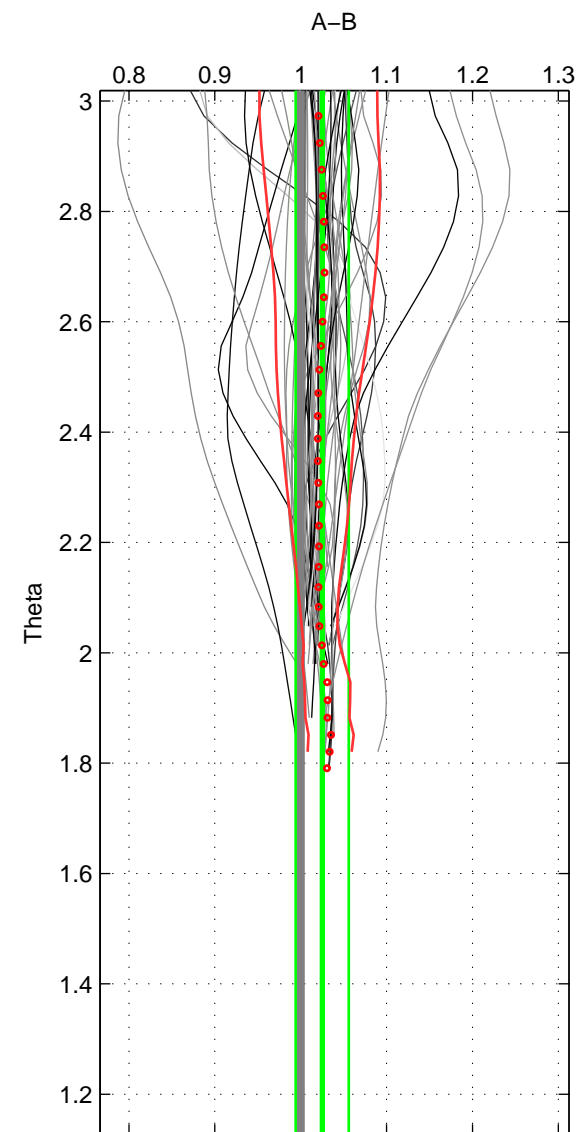

Cruise A (red). Date: Apr 2007 Cruisename: 674-49UF20070424

Cruise B (blue). Date: Feb 2008 Cruisename: 717-49UP20080122

\*\*\* "Favourite" values are means of spaces 1 2.

	Offset	O.StDev	Ratio	R.Stdev	Rating
SIGMA:	2.021	2.253	1.021	0.023	5
THETA:	2.329	2.912	1.025	0.031	5
DEPTH:	2.465	0.244	1.027	0.003	3
FAV.:	2.175	2.583	1.023	0.027	5

Profiles of A: 32  
 Profiles of B: 17  
 Diff profs : 51  
 WMoffset (A-B): 2.0212  
 WMoffset stdev: 2.2533  
 WMratio (A/B): 1.0205  
 WMratio stdev: 0.022668

Quality (1-5): 5

Profiles of A: 32  
 Profiles of B: 17  
 Diff profs : 51  
 WMoffset (A-B): 2.3288  
 WMoffset stdev: 2.9121  
 WMratio (A/B): 1.0251  
 WMratio stdev: 0.030962

Quality (1-5): 5

Profiles of A: 32  
 Profiles of B: 17  
 Diff profs : 51  
 WMoffset (A-B): 2.4649  
 WMoffset stdev: 0.24403  
 WMratio (A/B): 1.0269  
 WMratio stdev: 0.0030872

Quality (1-5): 3

Please note that statistics are bad.