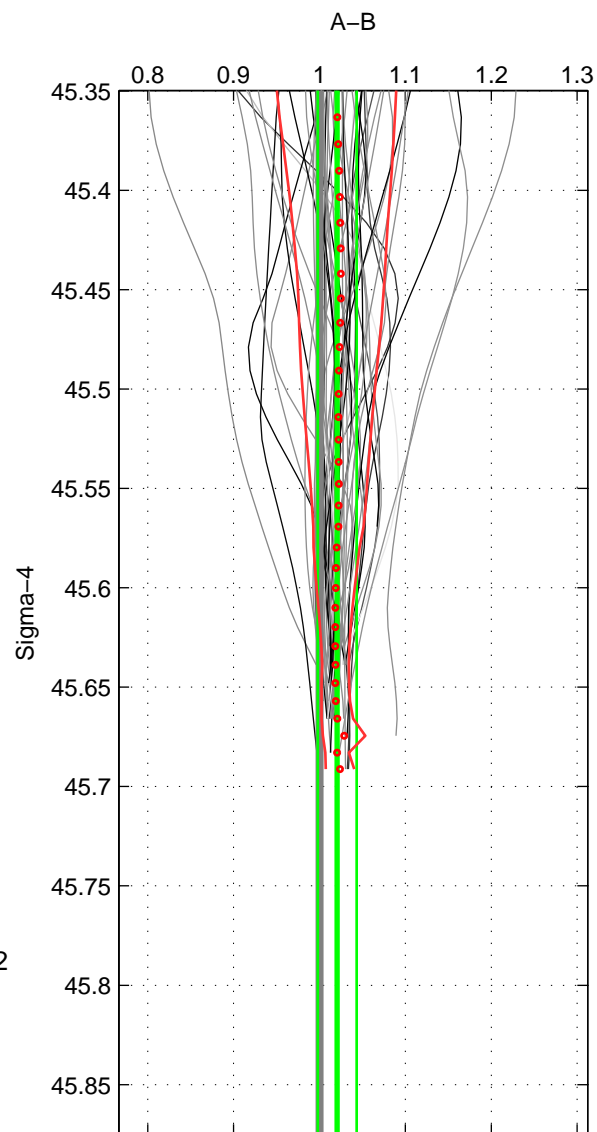

Cruise A (red). Date: Apr 2007 Cruisename: 674-49UF20070424

Cruise B (blue). Date: Feb 2008 Cruisename: 717-49UP20080122

\*\*\* "Favourite" values are means of spaces 1 2.

	Offset	O.StDev	Ratio	R.Stdev	Rating
SIGMA:	2.021	2.253	1.021	0.023	5
THETA:	2.329	2.912	1.025	0.031	5
DEPTH:	2.465	0.244	1.027	0.003	3
FAV.:	2.175	2.583	1.023	0.027	5

Profiles of A: 32  
 Profiles of B: 17  
 Diff profs : 51  
 WMoffset (A-B): 2.0212  
 WMoffset stdev: 2.2533  
 WMratio (A/B): 1.0205  
 WMratio stdev: 0.022668

Quality (1-5): 5

Profiles of A: 32  
 Profiles of B: 17  
 Diff profs : 51  
 WMoffset (A-B): 2.3288  
 WMoffset stdev: 2.9121  
 WMratio (A/B): 1.0251  
 WMratio stdev: 0.030962

Quality (1-5): 5

Profiles of A: 32  
 Profiles of B: 17  
 Diff profs : 51  
 WMoffset (A-B): 2.4649  
 WMoffset stdev: 0.24403  
 WMratio (A/B): 1.0269  
 WMratio stdev: 0.0030872

Quality (1-5): 3

Please note that statistics are bad.