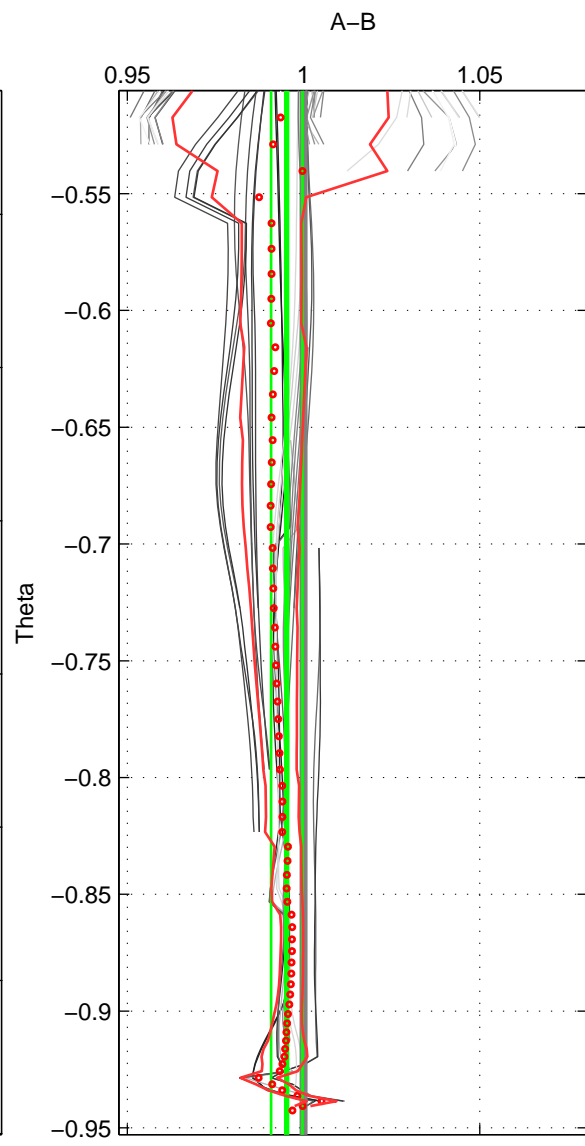

Cruise A (red). Date: Aug 2007 Cruisename: 6-06AQ2007072

Cruise B (blue). Date: Aug 1994 Cruisename: 32-18SN199407

\*\*\* "Favourite" values are means of spaces 1 2 3.

	Offset	O.StDev	Ratio	R.Stdev	Rating
SIGMA:	-0.948	0.930	0.997	0.003	5
THETA:	-1.431	1.337	0.995	0.004	5
DEPTH:	-1.297	4.254	0.996	0.014	5
FAV.:	-1.225	2.174	0.996	0.007	5

Profiles of A: 17  
 Profiles of B: 11  
 Diff profs : 68  
 WMoffset (A-B): -0.94757  
 WMoffset stdev: 0.92989  
 WMratio (A/B): 0.99684  
 WMratio stdev: 0.0030969

Quality (1-5): 5

Profiles of A: 17  
 Profiles of B: 10  
 Diff profs : 67  
 WMoffset (A-B): -1.4306  
 WMoffset stdev: 1.3372  
 WMratio (A/B): 0.99523  
 WMratio stdev: 0.004449

Quality (1-5): 5

Profiles of A: 17  
 Profiles of B: 10  
 Diff profs : 58  
 WMoffset (A-B): -1.2969  
 WMoffset stdev: 4.2543  
 WMratio (A/B): 0.99572  
 WMratio stdev: 0.014332

Quality (1-5): 5