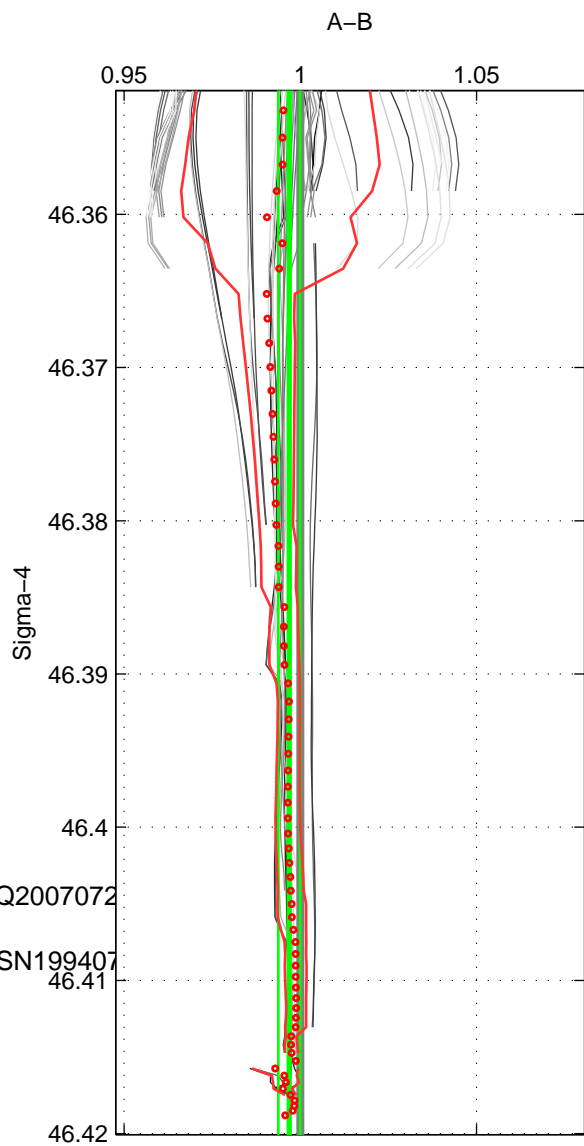

Cruise A (red). Date: Aug 2007 Cruisename: 6-06AQ2007072

Cruise B (blue). Date: Aug 1994 Cruisename: 32-18SN199407

\*\*\* "Favourite" values are means of spaces 1 2 3.

	Offset	O.StDev	Ratio	R.Stdev	Rating
SIGMA:	-0.948	0.930	0.997	0.003	5
THETA:	-1.431	1.337	0.995	0.004	5
DEPTH:	-1.297	4.254	0.996	0.014	5
FAV.:	-1.225	2.174	0.996	0.007	5

Profiles of A: 17  
 Profiles of B: 11  
 Diff profs : 68  
 WMoffset (A-B): -0.94757  
 WMoffset stdev: 0.92989  
 WMratio (A/B): 0.99684  
 WMratio stdev: 0.0030969

Quality (1-5): 5

Profiles of A: 17  
 Profiles of B: 10  
 Diff profs : 67  
 WMoffset (A-B): -1.4306  
 WMoffset stdev: 1.3372  
 WMratio (A/B): 0.99523  
 WMratio stdev: 0.004449

Quality (1-5): 5

Profiles of A: 17  
 Profiles of B: 10  
 Diff profs : 58  
 WMoffset (A-B): -1.2969  
 WMoffset stdev: 4.2543  
 WMratio (A/B): 0.99572  
 WMratio stdev: 0.014332

Quality (1-5): 5