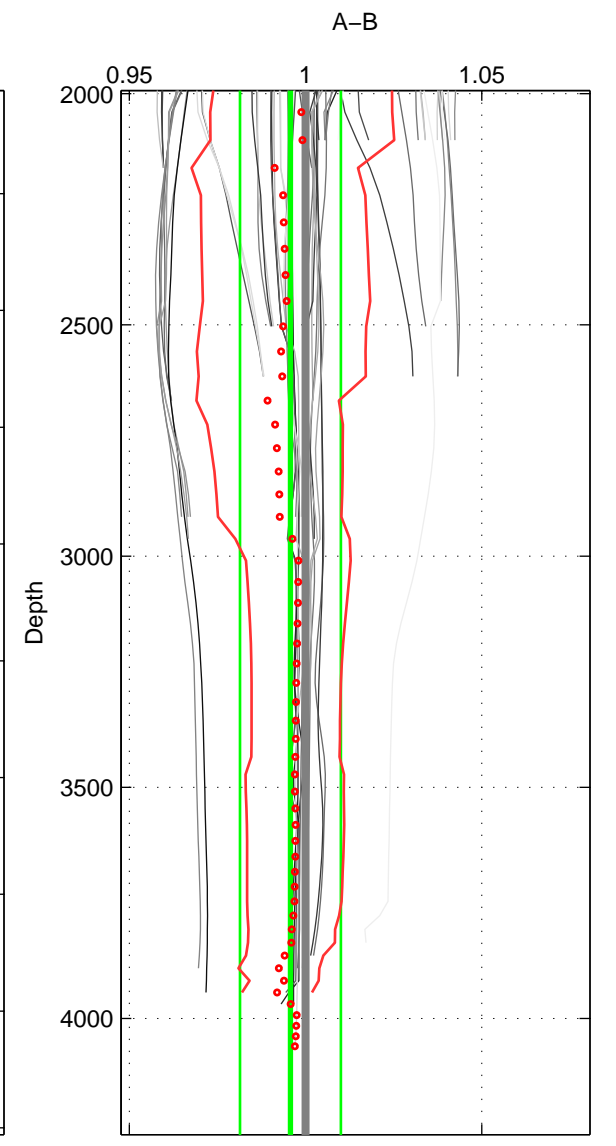

Cruise A (red). Date: Aug 2007 Cruisename: 6-06AQ2007072

Cruise B (blue). Date: Aug 1994 Cruisename: 32-18SN199407

\*\*\* "Favourite" values are means of spaces 1 2 3.

	Offset	O.StDev	Ratio	R.Stdev	Rating
SIGMA:	-0.948	0.930	0.997	0.003	5
THETA:	-1.431	1.337	0.995	0.004	5
DEPTH:	-1.297	4.254	0.996	0.014	5
FAV.:	-1.225	2.174	0.996	0.007	5

Profiles of A: 17  
 Profiles of B: 11  
 Diff profs : 68  
 WMoffset (A-B): -0.94757  
 WMoffset stdev: 0.92989  
 WMratio (A/B): 0.99684  
 WMratio stdev: 0.0030969

Quality (1-5): 5

Profiles of A: 17  
 Profiles of B: 10  
 Diff profs : 67  
 WMoffset (A-B): -1.4306  
 WMoffset stdev: 1.3372  
 WMratio (A/B): 0.99523  
 WMratio stdev: 0.004449

Quality (1-5): 5

Profiles of A: 17  
 Profiles of B: 10  
 Diff profs : 58  
 WMoffset (A-B): -1.2969  
 WMoffset stdev: 4.2543  
 WMratio (A/B): 0.99572  
 WMratio stdev: 0.014332

Quality (1-5): 5