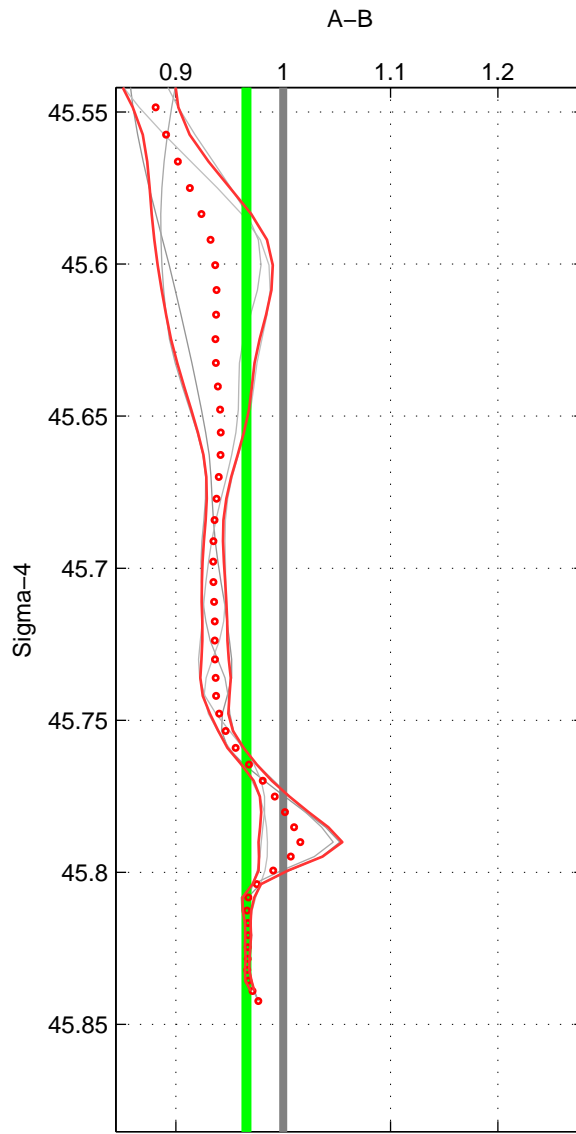

Cruise A (red). Date: Jan 2000 Cruisename: 588-49NZ20000105  
 Cruise B (blue). Date: Sep 1993 Cruisename: 730-90BM19930830

\*\*\* "Favourite" values are means of spaces 1 2 3.

	Offset	O.StDev	Ratio	R.Stdev	Rating
SIGMA:	-4.416	0.498	0.966	0.003	2
THETA:	-3.114	0.703	0.972	0.006	2
DEPTH:	4.774	0.544	1.041	0.005	2
FAV. :	-0.919	0.582	0.993	0.005	2

Profiles of A: 2  
 Profiles of B: 3  
 Diff profs : 4  
 WMoffset (A-B): -4.4162  
 WMoffset stdev: 0.49776  
 WMratio (A/B): 0.96571  
 WMratio stdev: 0.0033942

Quality (1-5): 2

Profiles of A: 2  
 Profiles of B: 3  
 Diff profs : 4  
 WMoffset (A-B): -3.1138  
 WMoffset stdev: 0.70324  
 WMratio (A/B): 0.97156  
 WMratio stdev: 0.0059278

Quality (1-5): 2

Profiles of A: 2  
 Profiles of B: 3  
 Diff profs : 4  
 WMoffset (A-B): 4.7744  
 WMoffset stdev: 0.54376  
 WMratio (A/B): 1.0413  
 WMratio stdev: 0.0050638

Quality (1-5): 2