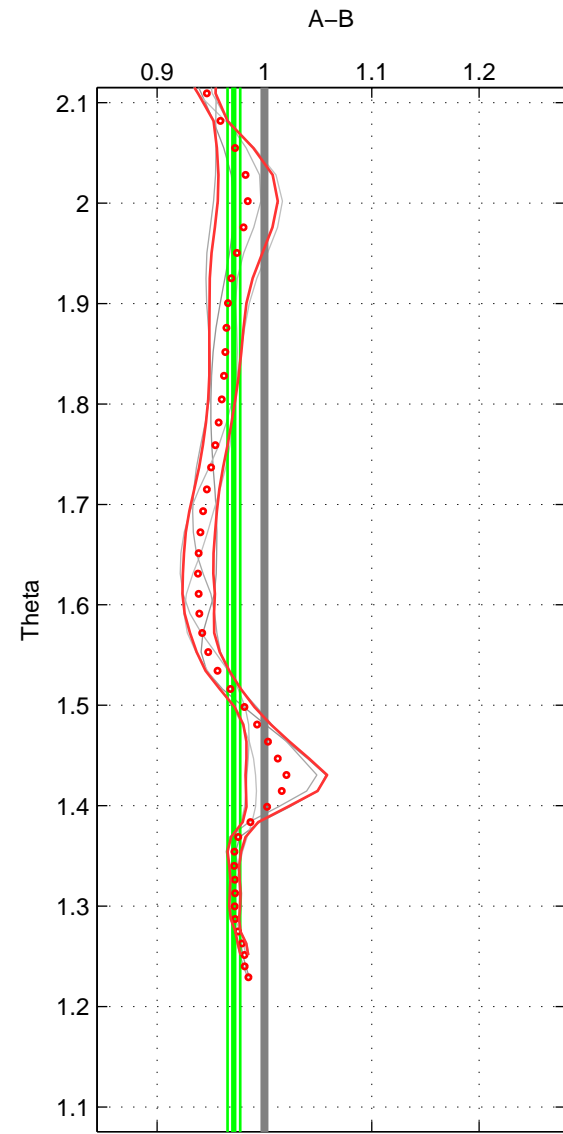

Cruise A (red). Date: Jan 2000 Cruisename: 588-49NZ20000105  
 Cruise B (blue). Date: Sep 1993 Cruisename: 730-90BM19930830

\*\*\* "Favourite" values are means of spaces 1 2 3.

	Offset	O.StDev	Ratio	R.Stdev	Rating
SIGMA:	-4.416	0.498	0.966	0.003	2
THETA:	-3.114	0.703	0.972	0.006	2
DEPTH:	4.774	0.544	1.041	0.005	2
FAV. :	-0.919	0.582	0.993	0.005	2

Profiles of A: 2  
 Profiles of B: 3  
 Diff profs : 4  
 WMoffset (A-B): -4.4162  
 WMoffset stdev: 0.49776  
 WMratio (A/B): 0.96571  
 WMratio stdev: 0.0033942

Quality (1-5): 2

Profiles of A: 2  
 Profiles of B: 3  
 Diff profs : 4  
 WMoffset (A-B): -3.1138  
 WMoffset stdev: 0.70324  
 WMratio (A/B): 0.97156  
 WMratio stdev: 0.0059278

Quality (1-5): 2

Profiles of A: 2  
 Profiles of B: 3  
 Diff profs : 4  
 WMoffset (A-B): 4.7744  
 WMoffset stdev: 0.54376  
 WMratio (A/B): 1.0413  
 WMratio stdev: 0.0050638

Quality (1-5): 2