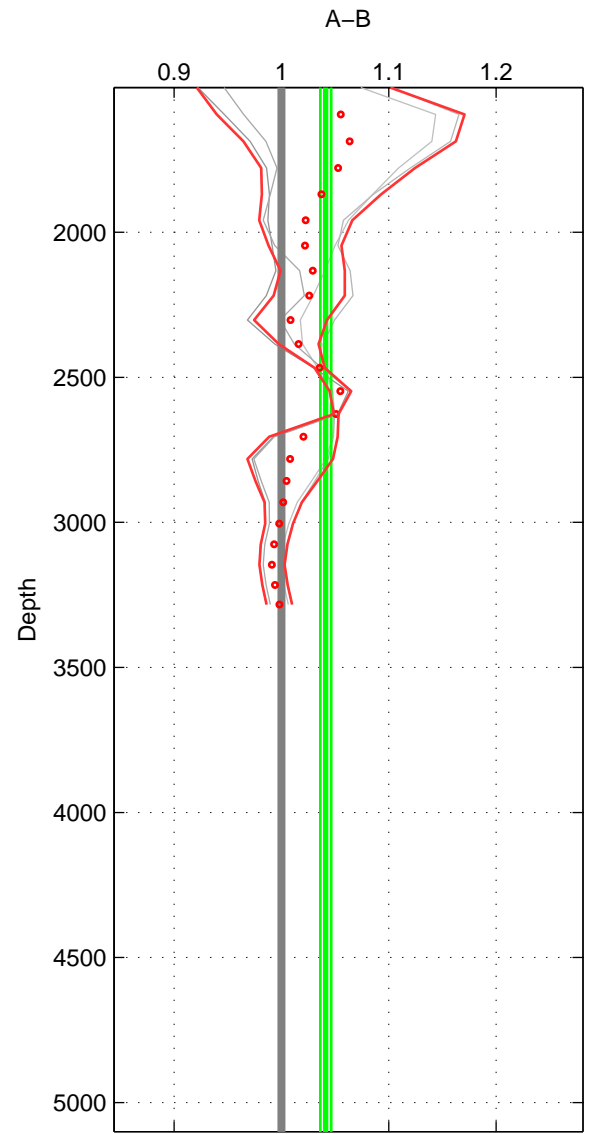

Cruise A (red). Date: Jan 2000 Cruisename: 588-49NZ20000105  
 Cruise B (blue). Date: Sep 1993 Cruisename: 730-90BM19930830

\*\*\* "Favourite" values are means of spaces 1 2 3.

	Offset	O.StDev	Ratio	R.Stdev	Rating
SIGMA:	-4.416	0.498	0.966	0.003	2
THETA:	-3.114	0.703	0.972	0.006	2
DEPTH:	4.774	0.544	1.041	0.005	2
FAV. :	-0.919	0.582	0.993	0.005	2

Profiles of A: 2  
 Profiles of B: 3  
 Diff profs : 4  
 WMoffset (A-B): -4.4162  
 WMoffset stdev: 0.49776  
 WMratio (A/B): 0.96571  
 WMratio stdev: 0.0033942

Quality (1-5): 2

Profiles of A: 2  
 Profiles of B: 3  
 Diff profs : 4  
 WMoffset (A-B): -3.1138  
 WMoffset stdev: 0.70324  
 WMratio (A/B): 0.97156  
 WMratio stdev: 0.0059278

Quality (1-5): 2

Profiles of A: 2  
 Profiles of B: 3  
 Diff profs : 4  
 WMoffset (A-B): 4.7744  
 WMoffset stdev: 0.54376  
 WMratio (A/B): 1.0413  
 WMratio stdev: 0.0050638

Quality (1-5): 2