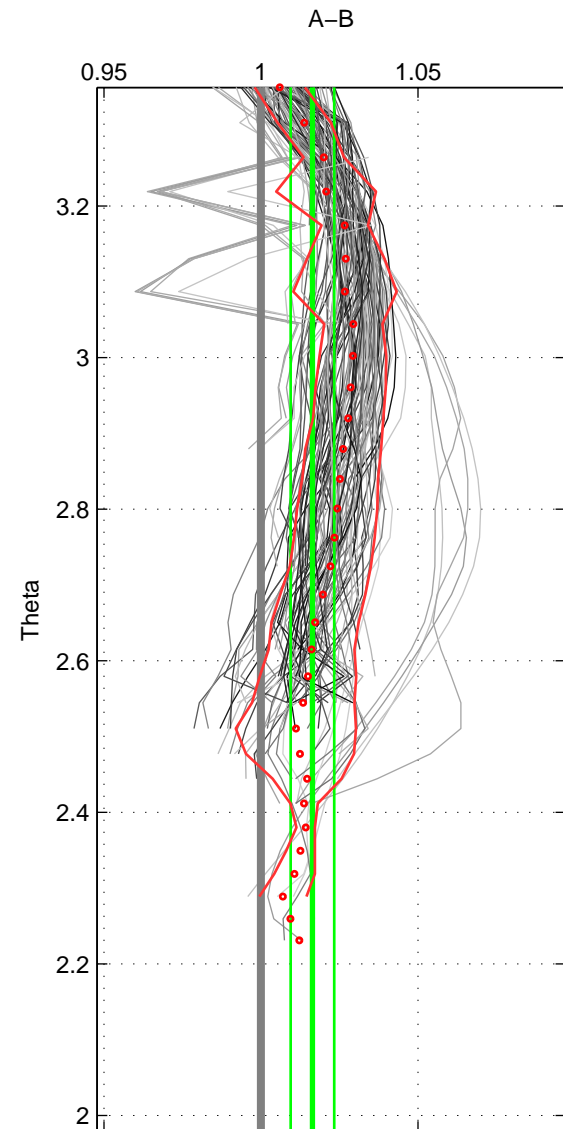

Cruise A (red). Date: Jun 2008 Cruisename: 276-35TH20080610

Cruise B (blue). Date: Jul 1990 Cruisename: 295-64TR19900701

\*\*\* "Favourite" values are means of spaces 1 2 3.

	Offset	O.StDev	Ratio	R.Stdev	Rating
SIGMA:	5.353	2.140	1.020	0.008	5
THETA:	4.188	1.752	1.016	0.007	5
DEPTH:	6.517	3.422	1.025	0.013	5
FAV.:	5.353	2.438	1.020	0.009	5

Profiles of A: 24  
Profiles of B: 17  
Diff profs : 100  
WMoffset (A-B): 5.3531  
WMoffset stdev: 2.1402  
WMratio (A/B): 1.0201  
WMratio stdev: 0.0081283

Quality (1-5): 5

Profiles of A: 24  
Profiles of B: 17  
Diff profs : 100  
WMoffset (A-B): 4.188  
WMoffset stdev: 1.7524  
WMratio (A/B): 1.0164  
WMratio stdev: 0.0069585

Quality (1-5): 5

Profiles of A: 24  
Profiles of B: 17  
Diff profs : 100  
WMoffset (A-B): 6.5168  
WMoffset stdev: 3.4224  
WMratio (A/B): 1.0246  
WMratio stdev: 0.012951

Quality (1-5): 5