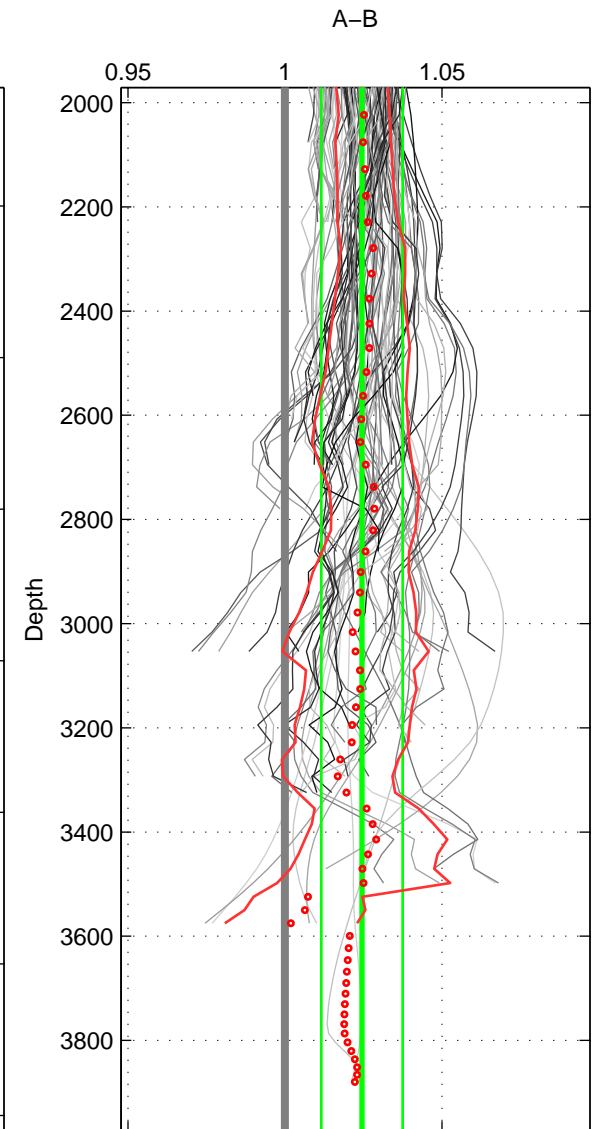

Cruise A (red). Date: Jun 2008 Cruisename: 276-35TH20080610

Cruise B (blue). Date: Jul 1990 Cruisename: 295-64TR19900701

\*\*\* "Favourite" values are means of spaces 1 2 3.

	Offset	O.StDev	Ratio	R.Stdev	Rating
SIGMA:	5.353	2.140	1.020	0.008	5
THETA:	4.188	1.752	1.016	0.007	5
DEPTH:	6.517	3.422	1.025	0.013	5
FAV.:	5.353	2.438	1.020	0.009	5

Profiles of A: 24  
Profiles of B: 17  
Diff profs : 100  
WMoffset (A-B): 5.3531  
WMoffset stdev: 2.1402  
WMratio (A/B): 1.0201  
WMratio stdev: 0.0081283

Quality (1-5): 5

Profiles of A: 24  
Profiles of B: 17  
Diff profs : 100  
WMoffset (A-B): 4.188  
WMoffset stdev: 1.7524  
WMratio (A/B): 1.0164  
WMratio stdev: 0.0069585

Quality (1-5): 5

Profiles of A: 24  
Profiles of B: 17  
Diff profs : 100  
WMoffset (A-B): 6.5168  
WMoffset stdev: 3.4224  
WMratio (A/B): 1.0246  
WMratio stdev: 0.012951

Quality (1-5): 5