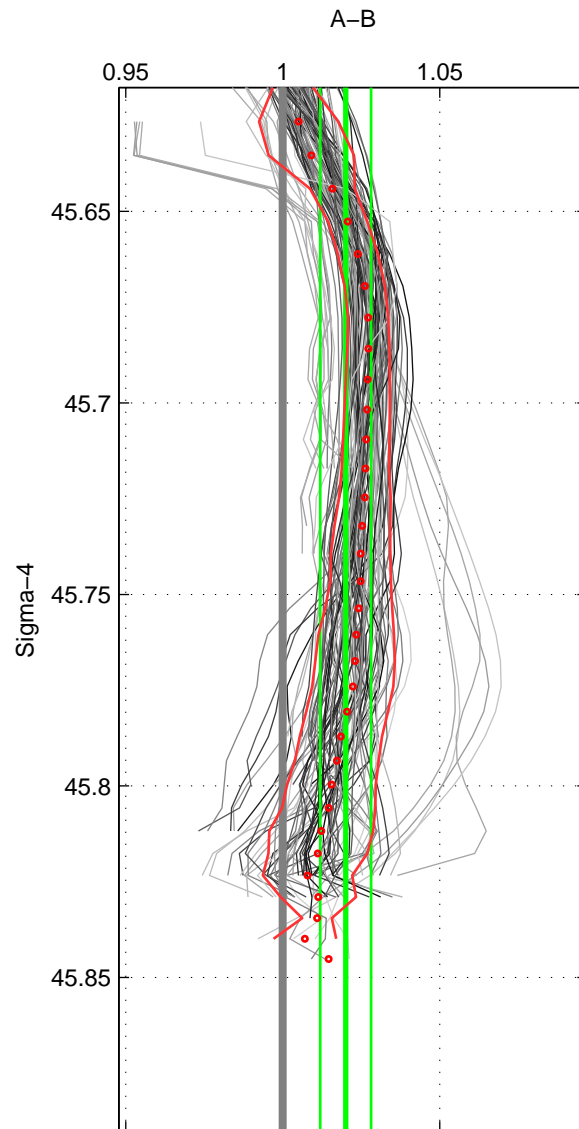

Cruise A (red). Date: Jun 2008 Cruisename: 276-35TH20080610

Cruise B (blue). Date: Jul 1990 Cruisename: 295-64TR19900701

\*\*\* "Favourite" values are means of spaces 1 2 3.

	Offset	O.StDev	Ratio	R.Stdev	Rating
SIGMA:	5.353	2.140	1.020	0.008	5
THETA:	4.188	1.752	1.016	0.007	5
DEPTH:	6.517	3.422	1.025	0.013	5
FAV.:	5.353	2.438	1.020	0.009	5

Profiles of A: 24  
Profiles of B: 17  
Diff profs : 100  
WMoffset (A-B): 5.3531  
WMoffset stdev: 2.1402  
WMratio (A/B): 1.0201  
WMratio stdev: 0.0081283

Quality (1-5): 5

Profiles of A: 24  
Profiles of B: 17  
Diff profs : 100  
WMoffset (A-B): 4.188  
WMoffset stdev: 1.7524  
WMratio (A/B): 1.0164  
WMratio stdev: 0.0069585

Quality (1-5): 5

Profiles of A: 24  
Profiles of B: 17  
Diff profs : 100  
WMoffset (A-B): 6.5168  
WMoffset stdev: 3.4224  
WMratio (A/B): 1.0246  
WMratio stdev: 0.012951

Quality (1-5): 5