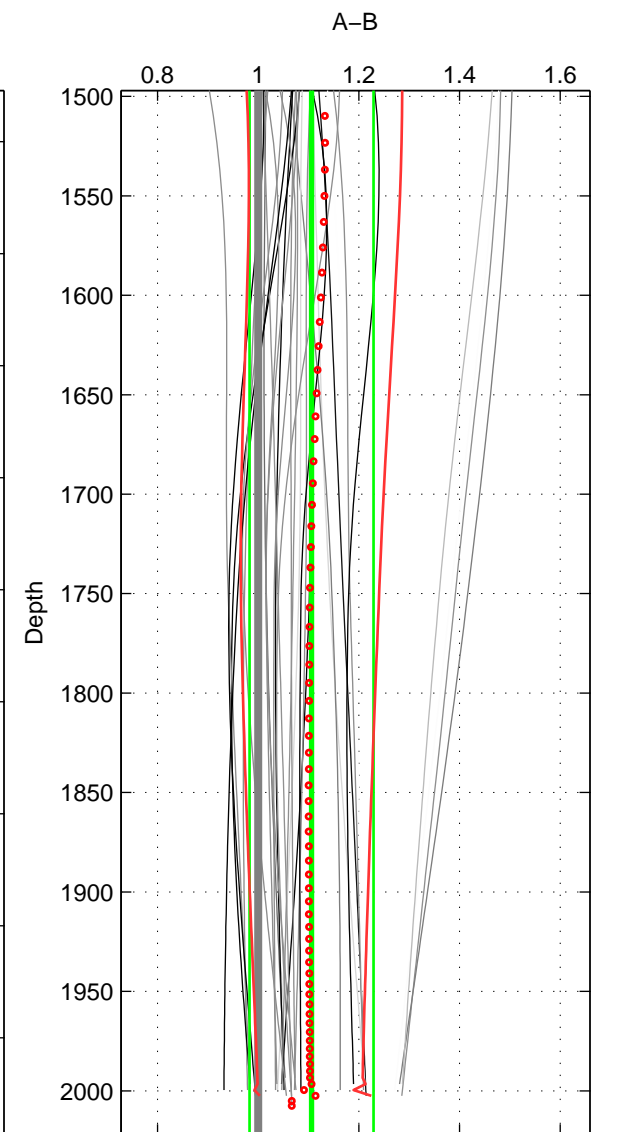

Cruise A (red). Date: Jun 1997 Cruisename: 681-49UP19970530

Cruise B (blue). Date: Jun 2003 Cruisename: 700-49UP20030620

*** "Favourite" values are means of spaces 1 2 3.

	Offset	O.StDev	Ratio	R.Stdev	Rating
SIGMA:	2.720	1.202	1.044	0.017	4
THETA:	2.579	1.641	1.044	0.023	4
DEPTH:	5.757	6.597	1.106	0.123	4
FAV.:	3.685	3.147	1.065	0.054	4

Profiles of A: 27
 Profiles of B: 9
 Diff profs : 29
 WMoffset (A-B): 2.7197
 WMoffset stdev: 1.2024
 WMratio (A/B): 1.0441
 WMratio stdev: 0.016731

Quality (1-5): 4

Profiles of A: 27
 Profiles of B: 9
 Diff profs : 29
 WMoffset (A-B): 2.5793
 WMoffset stdev: 1.6413
 WMratio (A/B): 1.0439
 WMratio stdev: 0.023335

Quality (1-5): 4

Profiles of A: 27
 Profiles of B: 9
 Diff profs : 29
 WMoffset (A-B): 5.7567
 WMoffset stdev: 6.5975
 WMratio (A/B): 1.1059
 WMratio stdev: 0.12328

Quality (1-5): 4