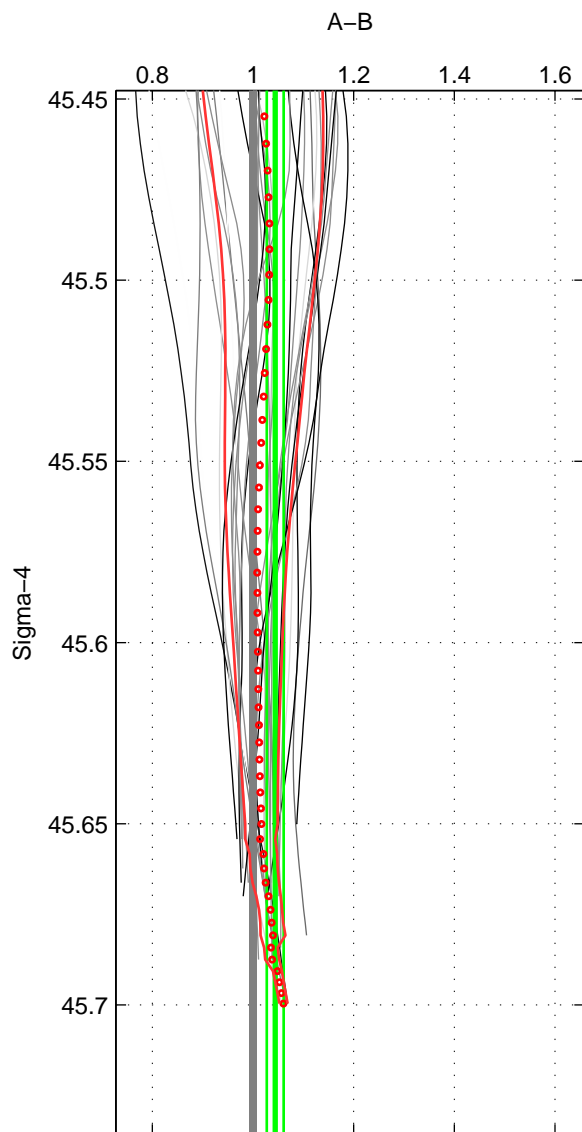

Cruise A (red). Date: Jun 1997 Cruisename: 681-49UP19970530

Cruise B (blue). Date: Jun 2003 Cruisename: 700-49UP20030620

*** "Favourite" values are means of spaces 1 2 3.

	Offset	O.StDev	Ratio	R.Stdev	Rating
SIGMA:	2.720	1.202	1.044	0.017	4
THETA:	2.579	1.641	1.044	0.023	4
DEPTH:	5.757	6.597	1.106	0.123	4
FAV.:	3.685	3.147	1.065	0.054	4

Profiles of A: 27
 Profiles of B: 9
 Diff profs : 29
 WMoffset (A-B): 2.7197
 WMoffset stdev: 1.2024
 WMratio (A/B): 1.0441
 WMratio stdev: 0.016731

Quality (1-5): 4

Profiles of A: 27
 Profiles of B: 9
 Diff profs : 29
 WMoffset (A-B): 2.5793
 WMoffset stdev: 1.6413
 WMratio (A/B): 1.0439
 WMratio stdev: 0.023335

Quality (1-5): 4

Profiles of A: 27
 Profiles of B: 9
 Diff profs : 29
 WMoffset (A-B): 5.7567
 WMoffset stdev: 6.5975
 WMratio (A/B): 1.1059
 WMratio stdev: 0.12328

Quality (1-5): 4