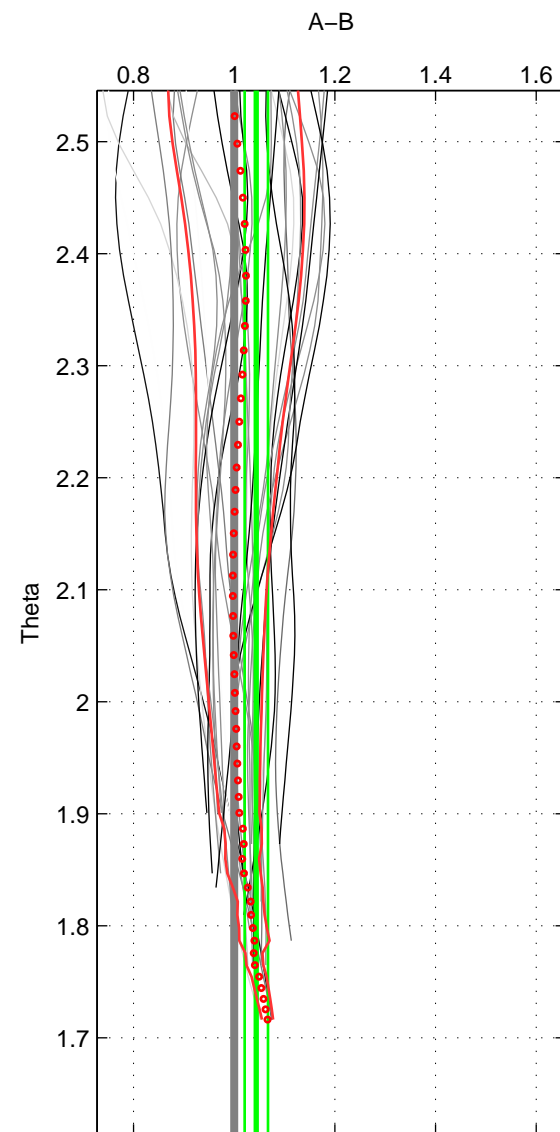

Cruise A (red). Date: Jun 1997 Cruisename: 681-49UP19970530

Cruise B (blue). Date: Jun 2003 Cruisename: 700-49UP20030620

*** "Favourite" values are means of spaces 1 2 3.

	Offset	O.StDev	Ratio	R.Stdev	Rating
SIGMA:	2.720	1.202	1.044	0.017	4
THETA:	2.579	1.641	1.044	0.023	4
DEPTH:	5.757	6.597	1.106	0.123	4
FAV.:	3.685	3.147	1.065	0.054	4

Profiles of A: 27
 Profiles of B: 9
 Diff profs : 29
 WMoffset (A-B): 2.7197
 WMoffset stdev: 1.2024
 WMratio (A/B): 1.0441
 WMratio stdev: 0.016731

Quality (1-5): 4

Profiles of A: 27
 Profiles of B: 9
 Diff profs : 29
 WMoffset (A-B): 2.5793
 WMoffset stdev: 1.6413
 WMratio (A/B): 1.0439
 WMratio stdev: 0.023335

Quality (1-5): 4

Profiles of A: 27
 Profiles of B: 9
 Diff profs : 29
 WMoffset (A-B): 5.7567
 WMoffset stdev: 6.5975
 WMratio (A/B): 1.1059
 WMratio stdev: 0.12328

Quality (1-5): 4