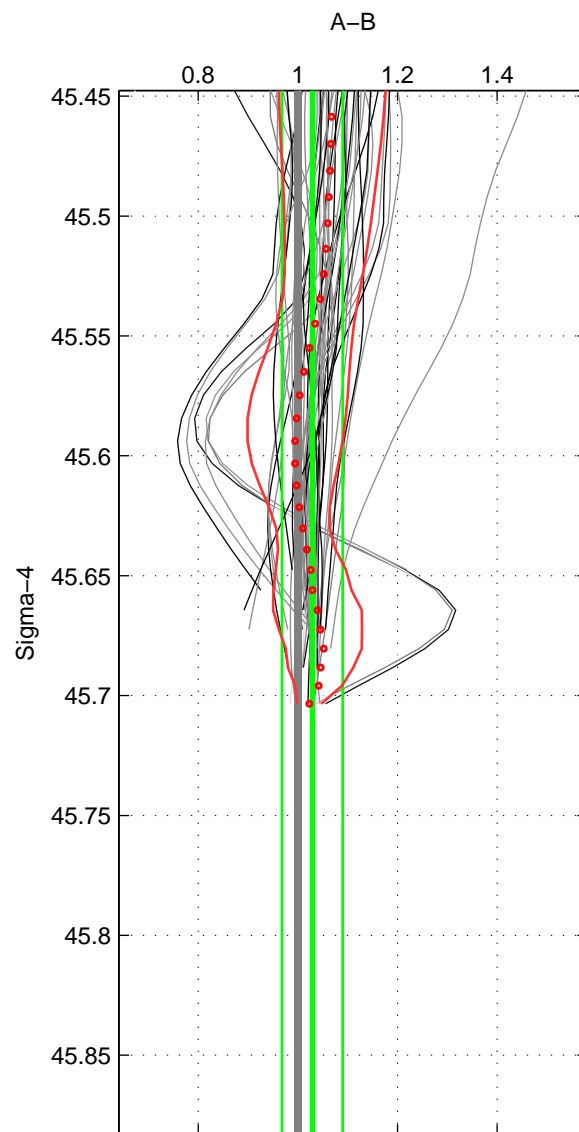

Cruise A (red). Date: Jun 1997 Cruisename: 681-49UP19970530

Cruise B (blue). Date: Jun 2006 Cruisename: 711-49UP20060607

\*\*\* "Favourite" values are means of spaces 1 2.

	Offset	O.StDev	Ratio	R.Stdev	Rating
SIGMA	1.554	3.403	1.029	0.061	5
THETA	1.805	2.619	1.030	0.037	5
DEPTH	0.409	0.219	1.012	0.008	3
FAV.	1.680	3.011	1.030	0.049	5

Profiles of A: 27  
 Profiles of B: 15  
 Diff profs : 48  
 WMoffset (A-B): 1.554  
 WMoffset stdev: 3.4031  
 WMratio (A/B): 1.029  
 WMratio stdev: 0.061014

Quality (1-5): 5

Profiles of A: 27  
 Profiles of B: 15  
 Diff profs : 48  
 WMoffset (A-B): 1.8052  
 WMoffset stdev: 2.6191  
 WMratio (A/B): 1.0304  
 WMratio stdev: 0.037423

Quality (1-5): 5

Profiles of A: 27  
 Profiles of B: 15  
 Diff profs : 48  
 WMoffset (A-B): 0.40851  
 WMoffset stdev: 0.2188  
 WMratio (A/B): 1.0119  
 WMratio stdev: 0.0078173

Quality (1-5): 3

Please note that statistics are bad.