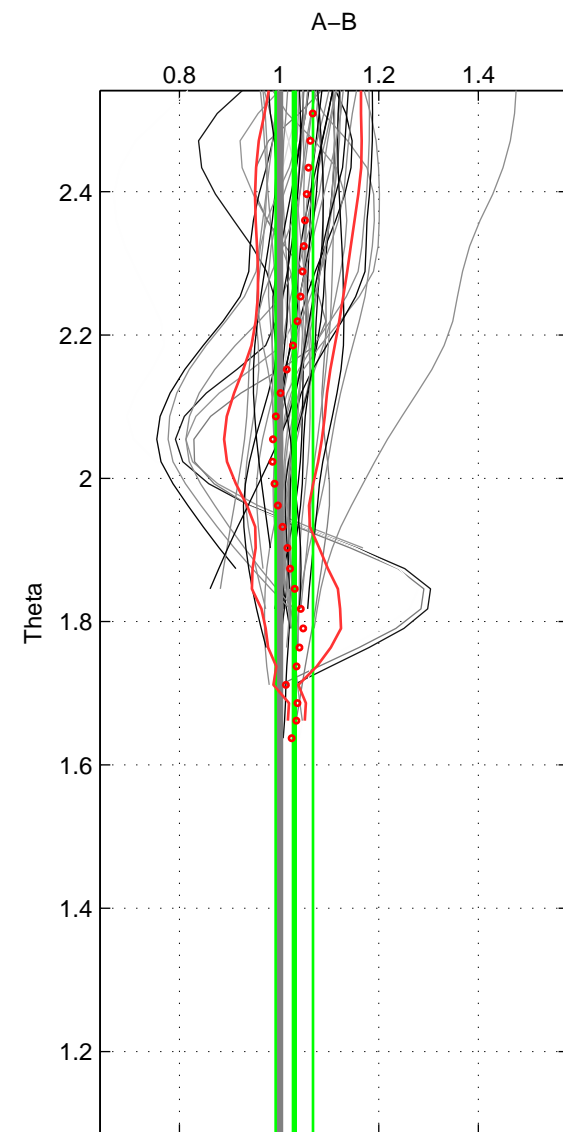

Cruise A (red). Date: Jun 1997 Cruisename: 681-49UP19970530

Cruise B (blue). Date: Jun 2006 Cruisename: 711-49UP20060607

\*\*\* "Favourite" values are means of spaces 1 2.

	Offset	O.StDev	Ratio	R.Stdev	Rating
SIGMA	1.554	3.403	1.029	0.061	5
THETA	1.805	2.619	1.030	0.037	5
DEPTH	0.409	0.219	1.012	0.008	3
FAV.	1.680	3.011	1.030	0.049	5

Profiles of A: 27  
 Profiles of B: 15  
 Diff profs : 48  
 WMoffset (A-B): 1.554  
 WMoffset stdev: 3.4031  
 WMratio (A/B): 1.029  
 WMratio stdev: 0.061014

Quality (1-5): 5

Profiles of A: 27  
 Profiles of B: 15  
 Diff profs : 48  
 WMoffset (A-B): 1.8052  
 WMoffset stdev: 2.6191  
 WMratio (A/B): 1.0304  
 WMratio stdev: 0.037423

Quality (1-5): 5

Profiles of A: 27  
 Profiles of B: 15  
 Diff profs : 48  
 WMoffset (A-B): 0.40851  
 WMoffset stdev: 0.2188  
 WMratio (A/B): 1.0119  
 WMratio stdev: 0.0078173

Quality (1-5): 3

Please note that statistics are bad.