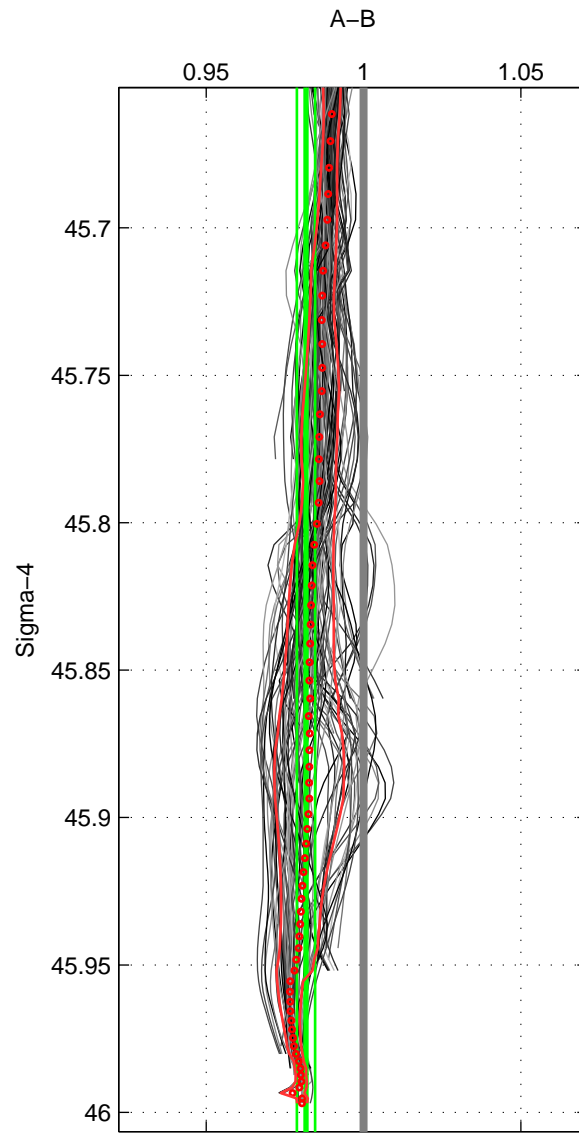

Cruise A (red). Date: Jun 2005 Cruisename: 196-18HU20050526
 Cruise B (blue). Date: Jun 2006 Cruisename: 197-18HU20060524

*** "Favourite" values are means of spaces 1 2 3.

	Offset	O.StDev	Ratio	R.Stdev	Rating
SIGMA:	-5.301	0.858	0.982	0.003	5
THETA:	-5.771	0.776	0.980	0.003	5
DEPTH:	-3.925	0.205	0.987	0.001	5
FAV.:	-4.999	0.613	0.983	0.002	5

Profiles of A: 17
 Profiles of B: 17
 Diff profs: 100
 WMoffset (A-B): -5.3012
 WMoffset stdev: 0.85801
 WMratio (A/B): 0.98168
 WMratio stdev: 0.0029112

Quality (1-5): 5

Profiles of A: 17
 Profiles of B: 17
 Diff profs: 100
 WMoffset (A-B): -5.771
 WMoffset stdev: 0.77573
 WMratio (A/B): 0.98011
 WMratio stdev: 0.0026231

Quality (1-5): 5

Profiles of A: 17
 Profiles of B: 17
 Diff profs: 100
 WMoffset (A-B): -3.9251
 WMoffset stdev: 0.2055
 WMratio (A/B): 0.98674
 WMratio stdev: 0.0006731

Quality (1-5): 5