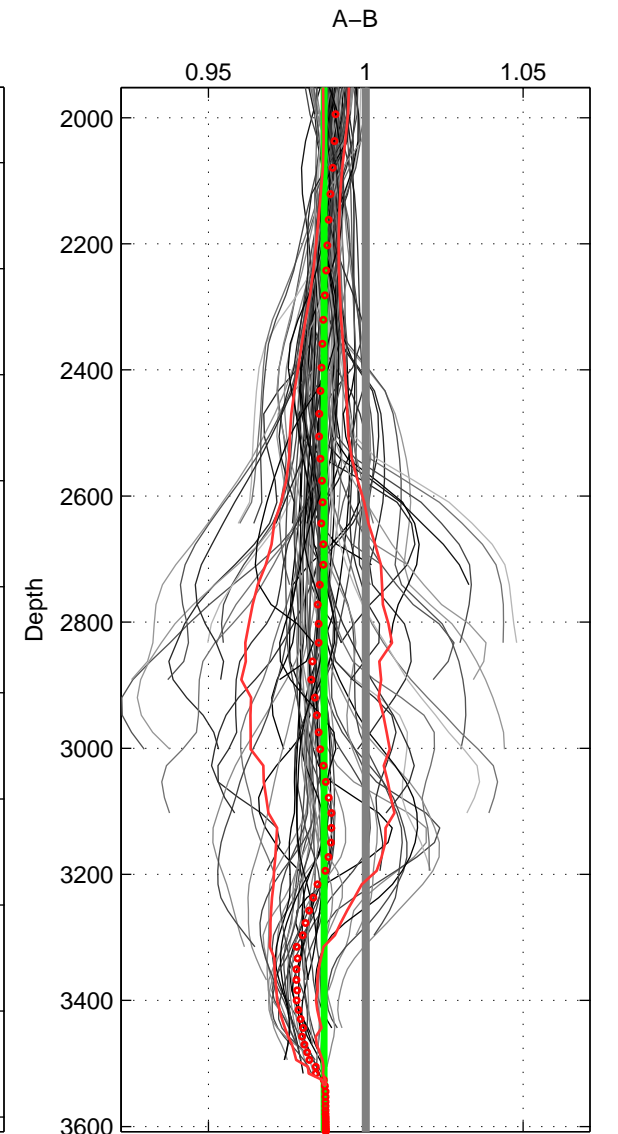

Cruise A (red). Date: Jun 2005 Cruisename: 196-18HU20050526
 Cruise B (blue). Date: Jun 2006 Cruisename: 197-18HU20060524

*** "Favourite" values are means of spaces 1 2 3.

	Offset	O.StDev	Ratio	R.Stdev	Rating
SIGMA:	-5.301	0.858	0.982	0.003	5
THETA:	-5.771	0.776	0.980	0.003	5
DEPTH:	-3.925	0.205	0.987	0.001	5
FAV.:	-4.999	0.613	0.983	0.002	5

Profiles of A: 17
 Profiles of B: 17
 Diff profs: 100
 WMoffset (A-B): -5.3012
 WMoffset stdev: 0.85801
 WMratio (A/B): 0.98168
 WMratio stdev: 0.0029112

Quality (1-5): 5

Profiles of A: 17
 Profiles of B: 17
 Diff profs: 100
 WMoffset (A-B): -5.771
 WMoffset stdev: 0.77573
 WMratio (A/B): 0.98011
 WMratio stdev: 0.0026231

Quality (1-5): 5

Profiles of A: 17
 Profiles of B: 17
 Diff profs: 100
 WMoffset (A-B): -3.9251
 WMoffset stdev: 0.2055
 WMratio (A/B): 0.98674
 WMratio stdev: 0.0006731

Quality (1-5): 5