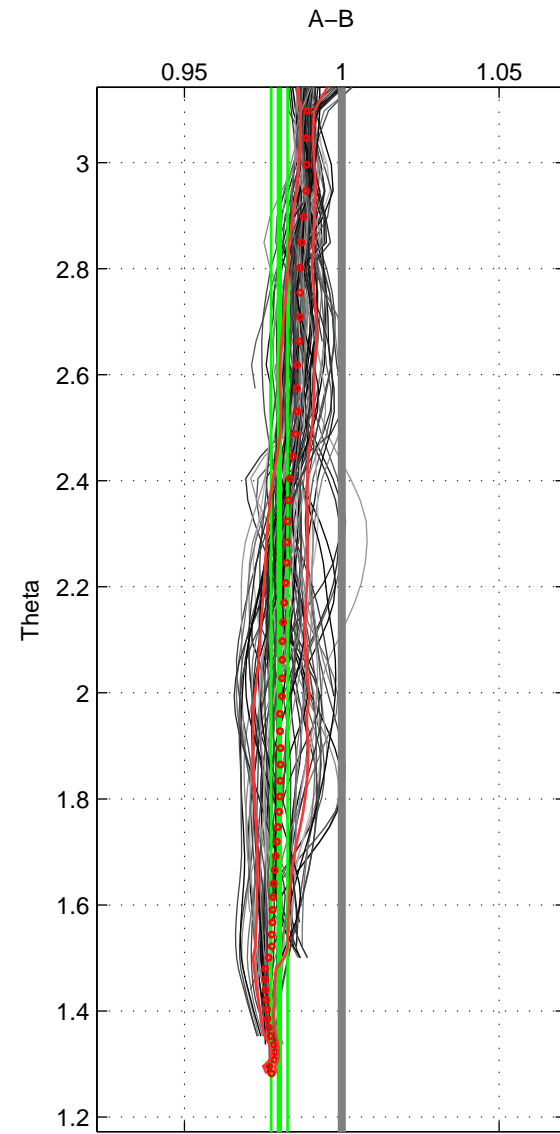

Cruise A (red). Date: Jun 2005 Cruisename: 196-18HU20050526
 Cruise B (blue). Date: Jun 2006 Cruisename: 197-18HU20060524

*** "Favourite" values are means of spaces 1 2 3.

	Offset	O.StDev	Ratio	R.Stdev	Rating
SIGMA:	-5.301	0.858	0.982	0.003	5
THETA:	-5.771	0.776	0.980	0.003	5
DEPTH:	-3.925	0.205	0.987	0.001	5
FAV.:	-4.999	0.613	0.983	0.002	5

Profiles of A: 17
 Profiles of B: 17
 Diff profs: 100
 WMoffset (A-B): -5.3012
 WMoffset stdev: 0.85801
 WMratio (A/B): 0.98168
 WMratio stdev: 0.0029112

Quality (1-5): 5

Profiles of A: 17
 Profiles of B: 17
 Diff profs: 100
 WMoffset (A-B): -5.771
 WMoffset stdev: 0.77573
 WMratio (A/B): 0.98011
 WMratio stdev: 0.0026231

Quality (1-5): 5

Profiles of A: 17
 Profiles of B: 17
 Diff profs: 100
 WMoffset (A-B): -3.9251
 WMoffset stdev: 0.2055
 WMratio (A/B): 0.98674
 WMratio stdev: 0.0006731

Quality (1-5): 5