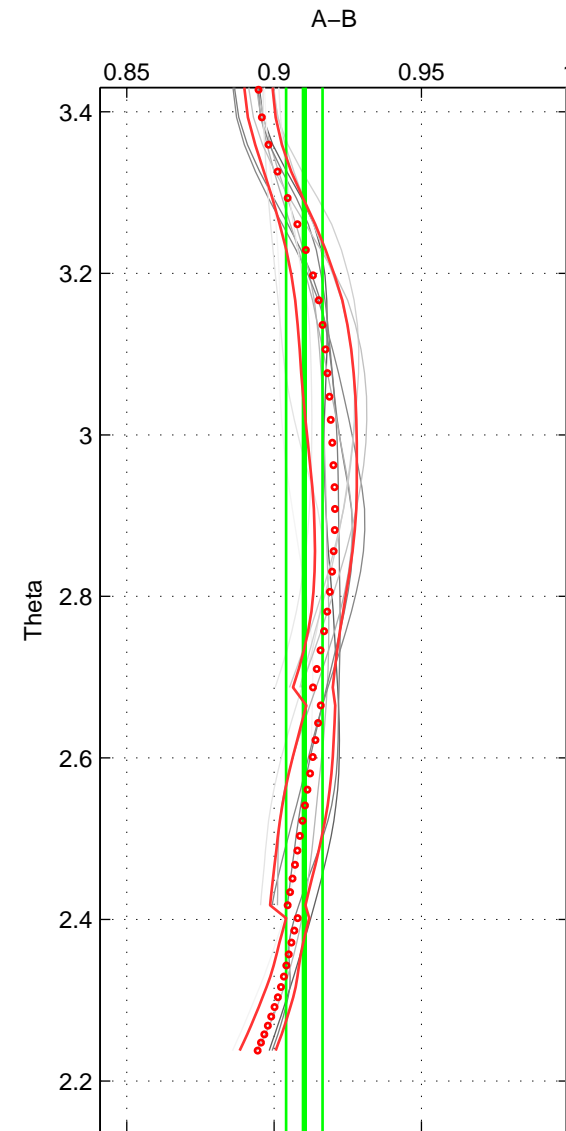

Cruise A (red). Date: Feb 2009 Cruisename: 278-45CE20090206
 Cruise B (blue). Date: Jul 1990 Cruisename: 295-64TR19900701

*** "Favourite" values are means of spaces 1 2 3.

	Offset	O.StDev	Ratio	R.Stdev	Rating
SIGMA:	-24.414	1.432	0.906	0.005	2
THETA:	-23.235	1.697	0.910	0.006	2
DEPTH:	-29.021	2.121	0.893	0.007	2
FAV.:	-25.557	1.750	0.903	0.006	2

Profiles of A: 3
 Profiles of B: 4
 Diff profs: 12
 WMoffset (A-B): -24.4135
 WMoffset stdev: 1.4323
 WMratio (A/B): 0.90611
 WMratio stdev: 0.0051164

Quality (1-5): 2

Profiles of A: 3
 Profiles of B: 4
 Diff profs: 12
 WMoffset (A-B): -23.2355
 WMoffset stdev: 1.6972
 WMratio (A/B): 0.91022
 WMratio stdev: 0.0061665

Quality (1-5): 2

Profiles of A: 3
 Profiles of B: 4
 Diff profs: 12
 WMoffset (A-B): -29.0206
 WMoffset stdev: 2.1206
 WMratio (A/B): 0.89294
 WMratio stdev: 0.007064

Quality (1-5): 2