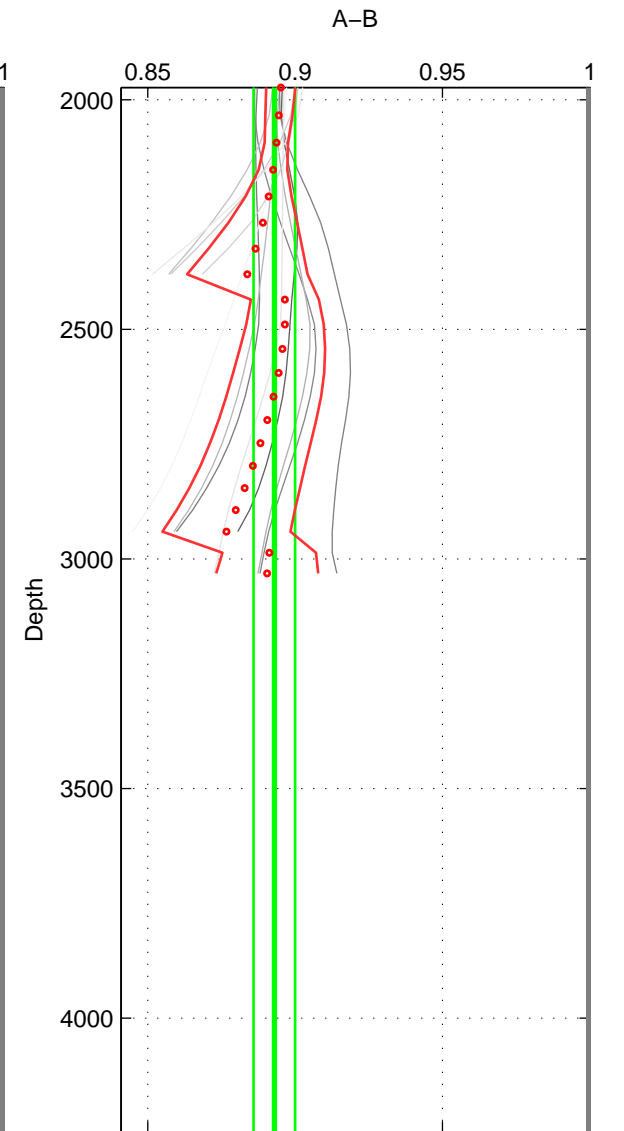

Cruise A (red). Date: Feb 2009 Cruisename: 278-45CE20090206
 Cruise B (blue). Date: Jul 1990 Cruisename: 295-64TR19900701

*** "Favourite" values are means of spaces 1 2 3.

	Offset	O.StDev	Ratio	R.Stdev	Rating
SIGMA:	-24.414	1.432	0.906	0.005	2
THETA:	-23.235	1.697	0.910	0.006	2
DEPTH:	-29.021	2.121	0.893	0.007	2
FAV.:	-25.557	1.750	0.903	0.006	2

Profiles of A: 3
 Profiles of B: 4
 Diff profs: 12
 WMoffset (A-B): -24.4135
 WMoffset stdev: 1.4323
 WMratio (A/B): 0.90611
 WMratio stdev: 0.0051164

Quality (1-5): 2

Profiles of A: 3
 Profiles of B: 4
 Diff profs: 12
 WMoffset (A-B): -23.2355
 WMoffset stdev: 1.6972
 WMratio (A/B): 0.91022
 WMratio stdev: 0.0061665

Quality (1-5): 2

Profiles of A: 3
 Profiles of B: 4
 Diff profs: 12
 WMoffset (A-B): -29.0206
 WMoffset stdev: 2.1206
 WMratio (A/B): 0.89294
 WMratio stdev: 0.007064

Quality (1-5): 2