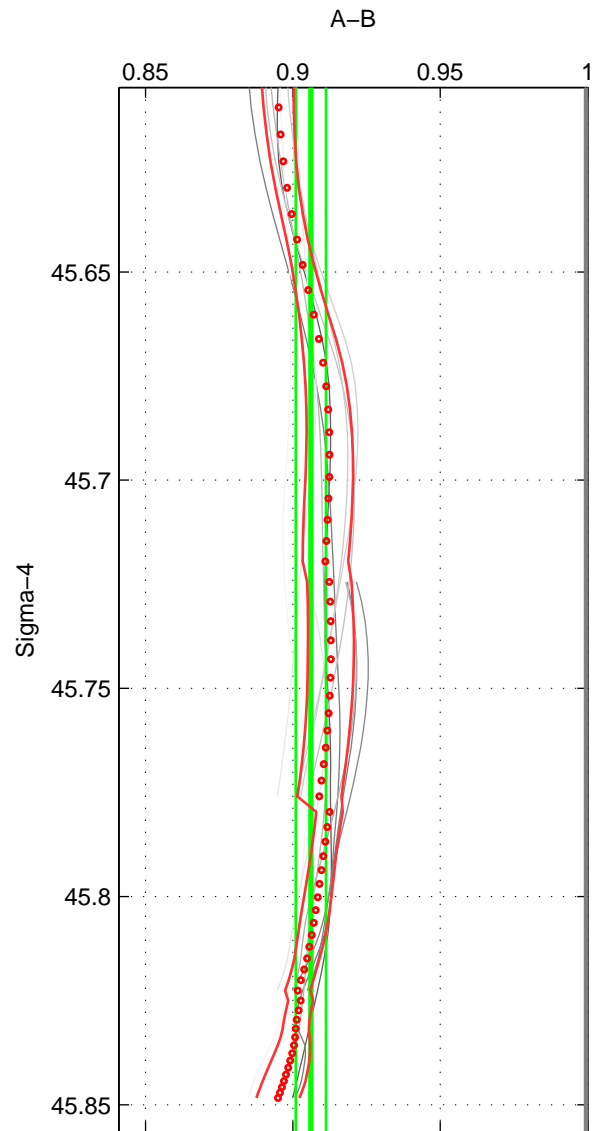

Cruise A (red). Date: Feb 2009 Cruisename: 278-45CE20090206
 Cruise B (blue). Date: Jul 1990 Cruisename: 295-64TR19900701

*** "Favourite" values are means of spaces 1 2 3.

	Offset	O.StDev	Ratio	R.Stdev	Rating
SIGMA:	-24.414	1.432	0.906	0.005	2
THETA:	-23.235	1.697	0.910	0.006	2
DEPTH:	-29.021	2.121	0.893	0.007	2
FAV.:	-25.557	1.750	0.903	0.006	2

Profiles of A: 3
 Profiles of B: 4
 Diff profs: 12
 WMoffset (A-B): -24.4135
 WMoffset stdev: 1.4323
 WMratio (A/B): 0.90611
 WMratio stdev: 0.0051164

Quality (1-5): 2

Profiles of A: 3
 Profiles of B: 4
 Diff profs: 12
 WMoffset (A-B): -23.2355
 WMoffset stdev: 1.6972
 WMratio (A/B): 0.91022
 WMratio stdev: 0.0061665

Quality (1-5): 2

Profiles of A: 3
 Profiles of B: 4
 Diff profs: 12
 WMoffset (A-B): -29.0206
 WMoffset stdev: 2.1206
 WMratio (A/B): 0.89294
 WMratio stdev: 0.007064

Quality (1-5): 2