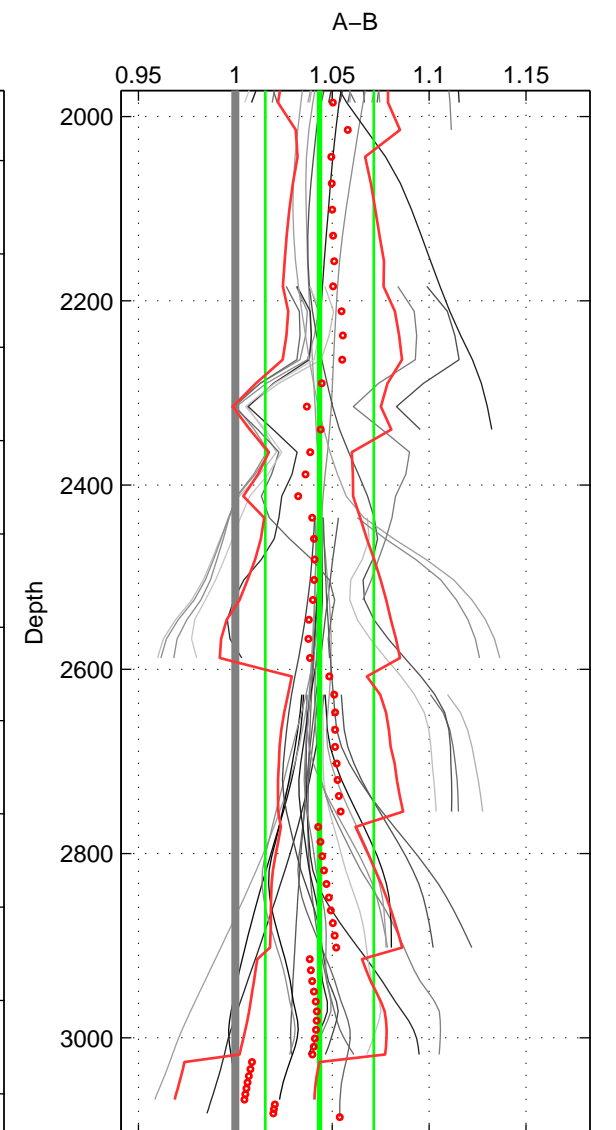

Cruise A (red). Date: Jul 2001 Cruisename: 160-06MT20010620

Cruise B (blue). Date: Sep 2008 Cruisename: 317-74DI20080820

*** "Favourite" values are means of spaces 1 2 3.

	Offset	O.StDev	Ratio	R.Stdev	Rating
SIGMA:	16.052	2.210	1.054	0.008	4
THETA:	13.911	1.576	1.046	0.005	4
DEPTH:	12.585	8.036	1.044	0.028	4
FAV.:	14.183	3.940	1.048	0.014	4

Profiles of A: 17
 Profiles of B: 8
 Diff profs: 60
 WMoffset (A-B): 16.0521
 WMoffset stdev: 2.2098
 WMratio (A/B): 1.054
 WMratio stdev: 0.0075871

Quality (1-5): 4

Profiles of A: 17
 Profiles of B: 8
 Diff profs: 62
 WMoffset (A-B): 13.9113
 WMoffset stdev: 1.5757
 WMratio (A/B): 1.0459
 WMratio stdev: 0.0052316

Quality (1-5): 4

Profiles of A: 17
 Profiles of B: 8
 Diff profs: 54
 WMoffset (A-B): 12.5851
 WMoffset stdev: 8.0356
 WMratio (A/B): 1.0435
 WMratio stdev: 0.027977

Quality (1-5): 4