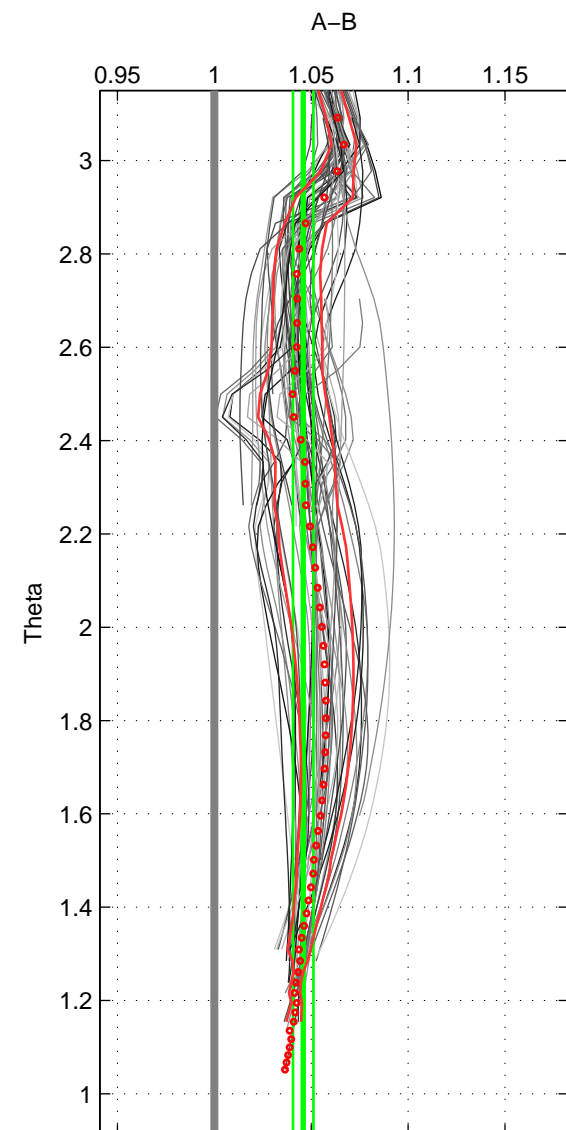

Cruise A (red). Date: Jul 2001 Cruisename: 160-06MT20010620

Cruise B (blue). Date: Sep 2008 Cruisename: 317-74DI20080820

*** "Favourite" values are means of spaces 1 2 3.

	Offset	O.StDev	Ratio	R.Stdev	Rating
SIGMA:	16.052	2.210	1.054	0.008	4
THETA:	13.911	1.576	1.046	0.005	4
DEPTH:	12.585	8.036	1.044	0.028	4
FAV.:	14.183	3.940	1.048	0.014	4

Profiles of A: 17
 Profiles of B: 8
 Diff profs: 60
 WMoffset (A-B): 16.0521
 WMoffset stdev: 2.2098
 WMratio (A/B): 1.054
 WMratio stdev: 0.0075871

Quality (1-5): 4

Profiles of A: 17
 Profiles of B: 8
 Diff profs: 62
 WMoffset (A-B): 13.9113
 WMoffset stdev: 1.5757
 WMratio (A/B): 1.0459
 WMratio stdev: 0.0052316

Quality (1-5): 4

Profiles of A: 17
 Profiles of B: 8
 Diff profs: 54
 WMoffset (A-B): 12.5851
 WMoffset stdev: 8.0356
 WMratio (A/B): 1.0435
 WMratio stdev: 0.027977

Quality (1-5): 4