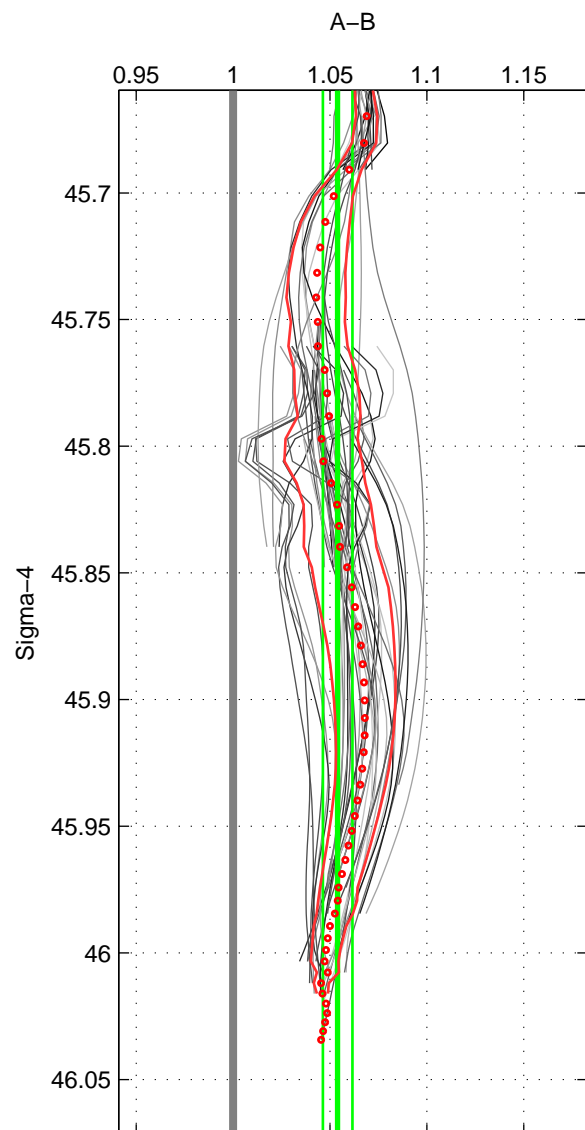

Cruise A (red). Date: Jul 2001 Cruisename: 160-06MT20010620

Cruise B (blue). Date: Sep 2008 Cruisename: 317-74DI20080820

*** "Favourite" values are means of spaces 1 2 3.

	Offset	O.StDev	Ratio	R.Stdev	Rating
SIGMA:	16.052	2.210	1.054	0.008	4
THETA:	13.911	1.576	1.046	0.005	4
DEPTH:	12.585	8.036	1.044	0.028	4
FAV.:	14.183	3.940	1.048	0.014	4

Profiles of A: 17
 Profiles of B: 8
 Diff profs: 60
 WMoffset (A-B): 16.0521
 WMoffset stdev: 2.2098
 WMratio (A/B): 1.054
 WMratio stdev: 0.0075871

Quality (1-5): 4

Profiles of A: 17
 Profiles of B: 8
 Diff profs: 62
 WMoffset (A-B): 13.9113
 WMoffset stdev: 1.5757
 WMratio (A/B): 1.0459
 WMratio stdev: 0.0052316

Quality (1-5): 4

Profiles of A: 17
 Profiles of B: 8
 Diff profs: 54
 WMoffset (A-B): 12.5851
 WMoffset stdev: 8.0356
 WMratio (A/B): 1.0435
 WMratio stdev: 0.027977

Quality (1-5): 4