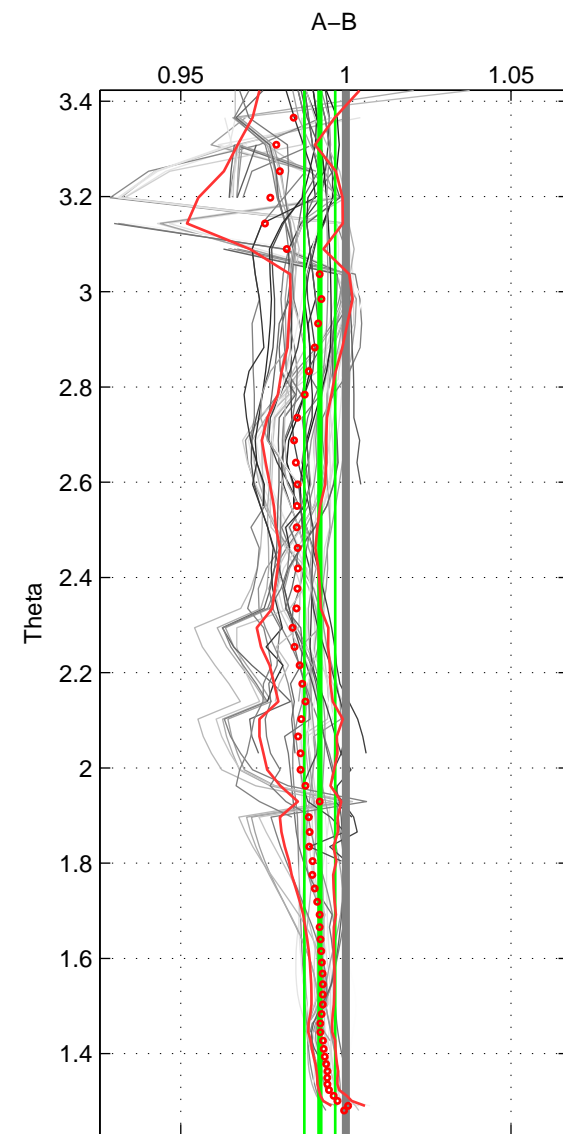

Cruise A (red). Date: Jun 2006 Cruisename: 197-18HU20060524

Cruise B (blue). Date: Jul 1981 Cruisename: 220-316N19810401

\*\*\* "Favourite" values are means of spaces 1 2 3.

	Offset	O.StDev	Ratio	R.Stdev	Rating
SIGMA:	-2.271	1.391	0.992	0.005	5
THETA:	-2.337	1.399	0.992	0.005	5
DEPTH:	-2.840	2.678	0.990	0.009	5
FAV. :	-2.483	1.823	0.991	0.006	5

Profiles of A: 16  
 Profiles of B: 10  
 Diff profs : 48  
 WMoffset (A-B): -2.2705  
 WMoffset stdev: 1.3915  
 WMratio (A/B): 0.9923  
 WMratio stdev: 0.0046718

Quality (1-5): 5

Profiles of A: 16  
 Profiles of B: 10  
 Diff profs : 48  
 WMoffset (A-B): -2.3374  
 WMoffset stdev: 1.3986  
 WMratio (A/B): 0.99211  
 WMratio stdev: 0.0046862

Quality (1-5): 5

Profiles of A: 16  
 Profiles of B: 10  
 Diff profs : 48  
 WMoffset (A-B): -2.84  
 WMoffset stdev: 2.6784  
 WMratio (A/B): 0.98985  
 WMratio stdev: 0.009498

Quality (1-5): 5