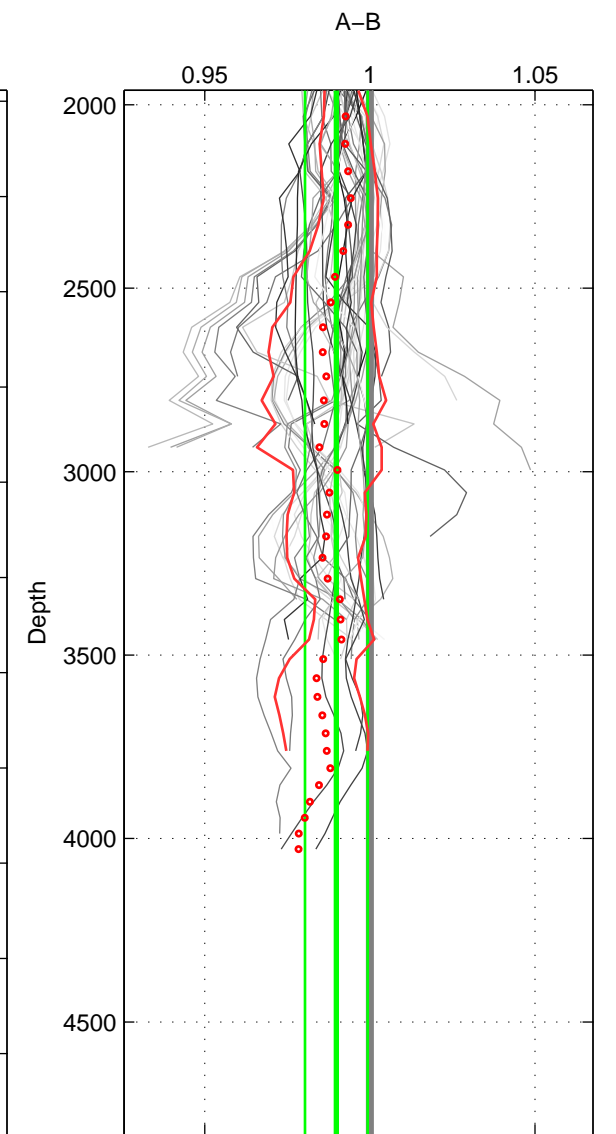

Cruise A (red). Date: Jun 2006 Cruisename: 197-18HU20060524

Cruise B (blue). Date: Jul 1981 Cruisename: 220-316N19810401

\*\*\* "Favourite" values are means of spaces 1 2 3.

	Offset	O.StDev	Ratio	R.Stdev	Rating
SIGMA:	-2.271	1.391	0.992	0.005	5
THETA:	-2.337	1.399	0.992	0.005	5
DEPTH:	-2.840	2.678	0.990	0.009	5
FAV. :	-2.483	1.823	0.991	0.006	5

Profiles of A: 16  
 Profiles of B: 10  
 Diff profs : 48  
 WMoffset (A-B): -2.2705  
 WMoffset stdev: 1.3915  
 WMratio (A/B): 0.9923  
 WMratio stdev: 0.0046718

Quality (1-5): 5

Profiles of A: 16  
 Profiles of B: 10  
 Diff profs : 48  
 WMoffset (A-B): -2.3374  
 WMoffset stdev: 1.3986  
 WMratio (A/B): 0.99211  
 WMratio stdev: 0.0046862

Quality (1-5): 5

Profiles of A: 16  
 Profiles of B: 10  
 Diff profs : 48  
 WMoffset (A-B): -2.84  
 WMoffset stdev: 2.6784  
 WMratio (A/B): 0.98985  
 WMratio stdev: 0.009498

Quality (1-5): 5