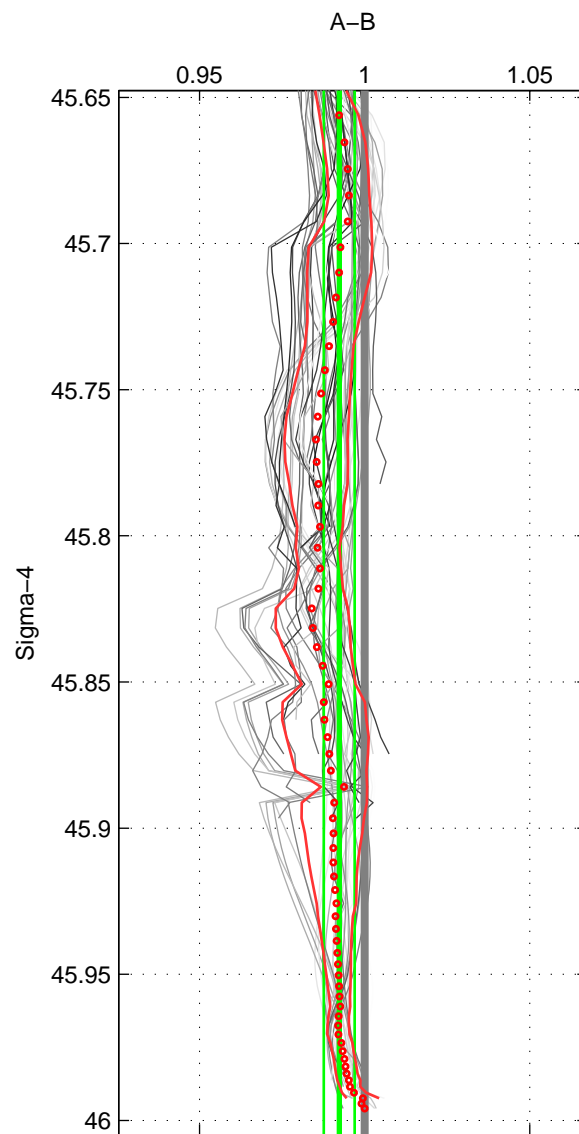

Cruise A (red). Date: Jun 2006 Cruisename: 197-18HU20060524

Cruise B (blue). Date: Jul 1981 Cruisename: 220-316N19810401

\*\*\* "Favourite" values are means of spaces 1 2 3.

	Offset	O.StDev	Ratio	R.Stdev	Rating
SIGMA:	-2.271	1.391	0.992	0.005	5
THETA:	-2.337	1.399	0.992	0.005	5
DEPTH:	-2.840	2.678	0.990	0.009	5
FAV. :	-2.483	1.823	0.991	0.006	5

Profiles of A: 16  
 Profiles of B: 10  
 Diff profs : 48  
 WMoffset (A-B): -2.2705  
 WMoffset stdev: 1.3915  
 WMratio (A/B): 0.9923  
 WMratio stdev: 0.0046718

Quality (1-5): 5

Profiles of A: 16  
 Profiles of B: 10  
 Diff profs : 48  
 WMoffset (A-B): -2.3374  
 WMoffset stdev: 1.3986  
 WMratio (A/B): 0.99211  
 WMratio stdev: 0.0046862

Quality (1-5): 5

Profiles of A: 16  
 Profiles of B: 10  
 Diff profs : 48  
 WMoffset (A-B): -2.84  
 WMoffset stdev: 2.6784  
 WMratio (A/B): 0.98985  
 WMratio stdev: 0.009498

Quality (1-5): 5