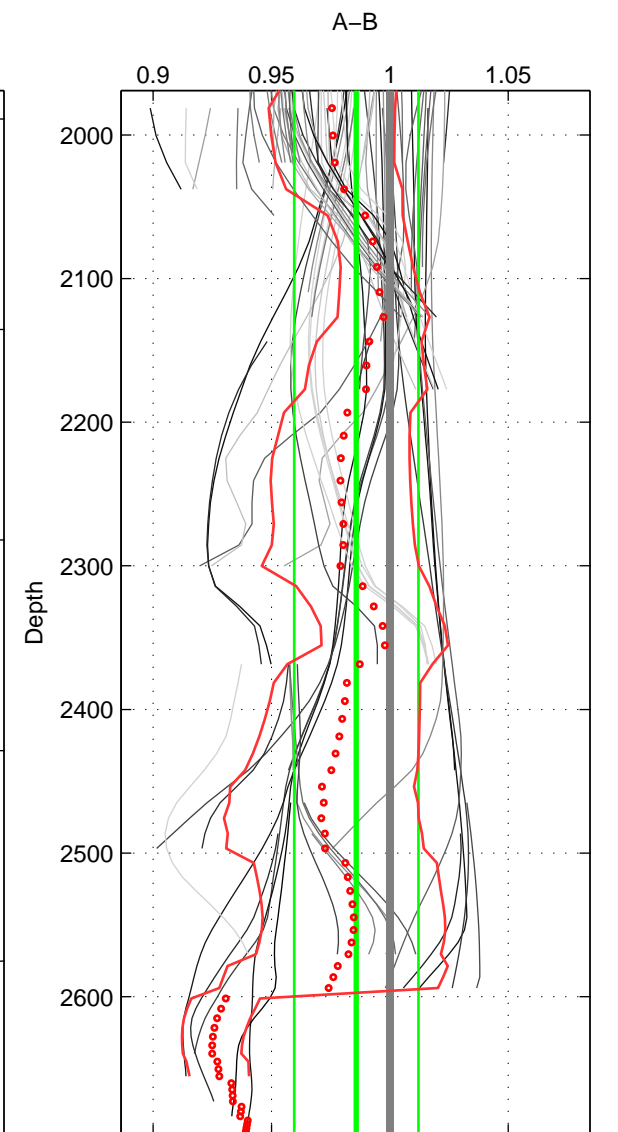

Cruise A (red). Date: Aug 1997 Cruisename: 63-34AR19970805

Cruise B (blue). Date: Jul 2001 Cruisename: 160-06MT20010620

\*\*\* "Favourite" values are means of spaces 1 2 3.

	Offset	O.StDev	Ratio	R.Stdev	Rating
SIGMA:	-15.720	4.214	0.949	0.013	4
THETA:	-15.979	3.637	0.949	0.011	4
DEPTH:	-4.286	7.922	0.986	0.026	4
FAV. :	-11.995	5.258	0.961	0.017	4

Profiles of A: 7  
 Profiles of B: 18  
 Diff profs : 87  
 WMoffset (A-B): -15.7198  
 WMoffset stdev: 4.2141  
 WMratio (A/B): 0.94921  
 WMratio stdev: 0.013137

Quality (1-5): 4

Profiles of A: 7  
 Profiles of B: 19  
 Diff profs : 87  
 WMoffset (A-B): -15.9785  
 WMoffset stdev: 3.6366  
 WMratio (A/B): 0.94859  
 WMratio stdev: 0.011289

Quality (1-5): 4

Profiles of A: 7  
 Profiles of B: 18  
 Diff profs : 84  
 WMoffset (A-B): -4.286  
 WMoffset stdev: 7.9224  
 WMratio (A/B): 0.98579  
 WMratio stdev: 0.026235

Quality (1-5): 4