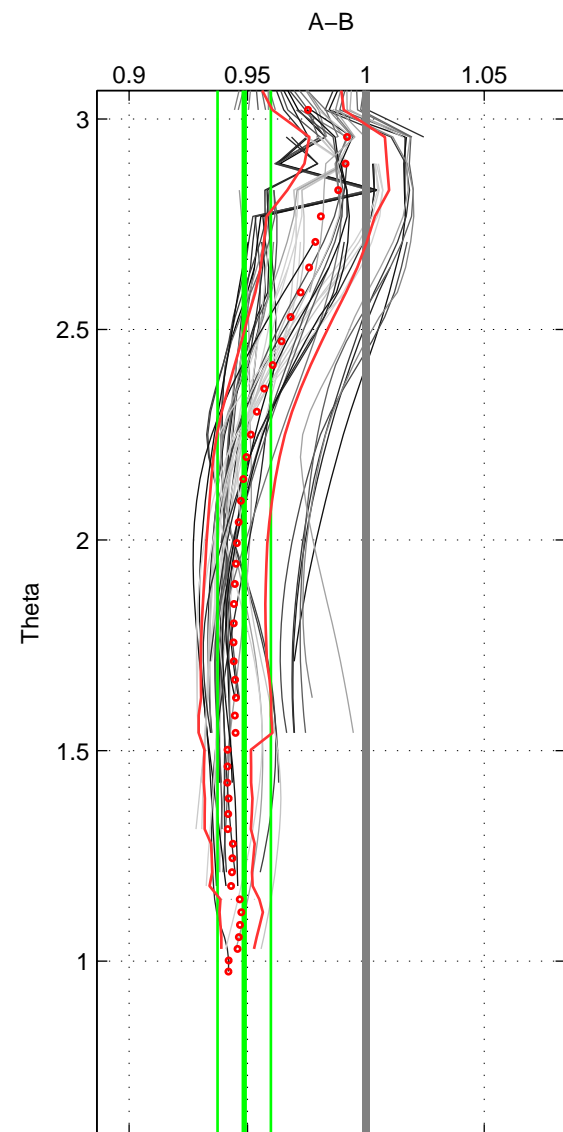

Cruise A (red). Date: Aug 1997 Cruisename: 63-34AR19970805

Cruise B (blue). Date: Jul 2001 Cruisename: 160-06MT20010620

\*\*\* "Favourite" values are means of spaces 1 2 3.

	Offset	O.StDev	Ratio	R.Stdev	Rating
SIGMA:	-15.720	4.214	0.949	0.013	4
THETA:	-15.979	3.637	0.949	0.011	4
DEPTH:	-4.286	7.922	0.986	0.026	4
FAV. :	-11.995	5.258	0.961	0.017	4

Profiles of A: 7  
 Profiles of B: 18  
 Diff profs : 87  
 WMoffset (A-B): -15.7198  
 WMoffset stdev: 4.2141  
 WMratio (A/B): 0.94921  
 WMratio stdev: 0.013137

Quality (1-5): 4

Profiles of A: 7  
 Profiles of B: 19  
 Diff profs : 87  
 WMoffset (A-B): -15.9785  
 WMoffset stdev: 3.6366  
 WMratio (A/B): 0.94859  
 WMratio stdev: 0.011289

Quality (1-5): 4

Profiles of A: 7  
 Profiles of B: 18  
 Diff profs : 84  
 WMoffset (A-B): -4.286  
 WMoffset stdev: 7.9224  
 WMratio (A/B): 0.98579  
 WMratio stdev: 0.026235

Quality (1-5): 4