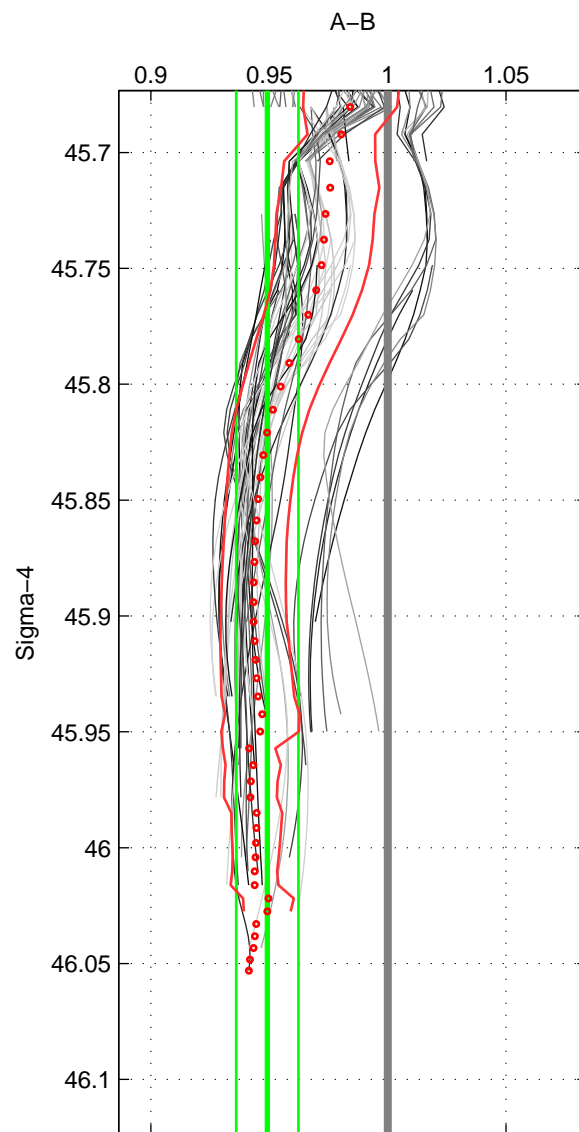

Cruise A (red). Date: Aug 1997 Cruisename: 63-34AR19970805

Cruise B (blue). Date: Jul 2001 Cruisename: 160-06MT20010620

\*\*\* "Favourite" values are means of spaces 1 2 3.

	Offset	O.StDev	Ratio	R.Stdev	Rating
SIGMA:	-15.720	4.214	0.949	0.013	4
THETA:	-15.979	3.637	0.949	0.011	4
DEPTH:	-4.286	7.922	0.986	0.026	4
FAV. :	-11.995	5.258	0.961	0.017	4

Profiles of A: 7  
 Profiles of B: 18  
 Diff profs : 87  
 WMoffset (A-B): -15.7198  
 WMoffset stdev: 4.2141  
 WMratio (A/B): 0.94921  
 WMratio stdev: 0.013137

Quality (1-5): 4

Profiles of A: 7  
 Profiles of B: 19  
 Diff profs : 87  
 WMoffset (A-B): -15.9785  
 WMoffset stdev: 3.6366  
 WMratio (A/B): 0.94859  
 WMratio stdev: 0.011289

Quality (1-5): 4

Profiles of A: 7  
 Profiles of B: 18  
 Diff profs : 84  
 WMoffset (A-B): -4.286  
 WMoffset stdev: 7.9224  
 WMratio (A/B): 0.98579  
 WMratio stdev: 0.026235

Quality (1-5): 4